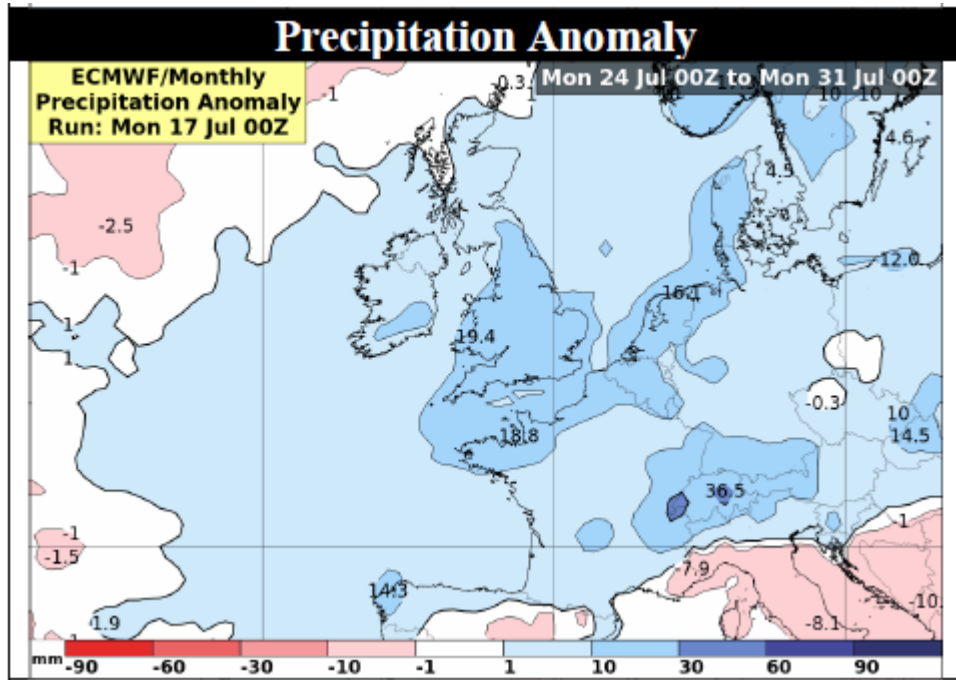

Crop area 2023 compared to 2022 (hectares)

Teagasc Harvest Prediction 2023

	Cereal Area ('000 ha)				Yield (t/ha)		Cereal Production ('000 tonnes)			
	<u>2023'</u>	<u>2022*</u>	<u>Diff</u>	<u>%*</u>	<u>2023**</u>	<u>2022*</u>	<u>2023\$</u>	<u>2022*</u>	<u>Diff ('000 tonnes)</u>	<u>%</u>
W. Wheat	51.2	60.2	-9.0	-15%	10.60	11.00	516	629	-113.5	-18%
S. Wheat	4.4	6.8	-2.4	-35%	7.70	8.00	32	52	-19.5	-38%
W. Barley	53.1	73.5	-20.4	-28%	9.20	8.70	464	607	-143.4	-24%
S. Barley	131.7	116.2	15.5	13%	6.50	8.10	813	894	-80.9	-9%
							0	0		
W. Oats	10.1	15.1	-5.0	-33%	8.80	9.20	84	132	-47.5	-36%
S. Oats	16.5	13.0	3.5	27%	6.70	7.90	105	98	7.5	8%
Total Cereals	267	285	-17.8	-6.3%	-	-	2015	2412	-397.4	-16%
WOSR	20.5	14.4	6.1	42%	4.8	4.5	-	-	-	-

¹ Preliminary DAFM BPS figures

* CSO 2021, Area, Yield and Production of Crops

** Teagasc estimates

\$ Yields X Utilisable Area (Area x 0.95)

Harvest 2023

■ Complete

- < 50% of Winter barley (<20% of straw baled)
 - » Yields 7.5 - 11 t/ha – some low KPH crops
- <10% of Winter Oats
 - » Yields 7.5 - 8.5 t/ha – quality ok
- Crops ready for harvest
 - » Winter Oilseed rape
 - » Early planted Spring barley

Week 1 (Monday 24 July to Sunday 30 July)

Forecast

www.met.ie

Week 2 (Monday 31 July to Sunday 06 August)

A hint of better weather after this period??

Current actions

- Lower specs now being accepted for some premium crops
- Winter barley ripe for 2 weeks
 - Lodged, heads breaking off – potential for sprouting?
 - Harvesting at higher moistures will be necessary
- W Oats – most crops now ripe
 - Grain will dry quickly but straw very wet!!
- Oilseed rape
 - Kind weather to get harvested at reasonable moistures
- Straw
 - Will be difficult to save – 3-4 good drying days needed for most crops