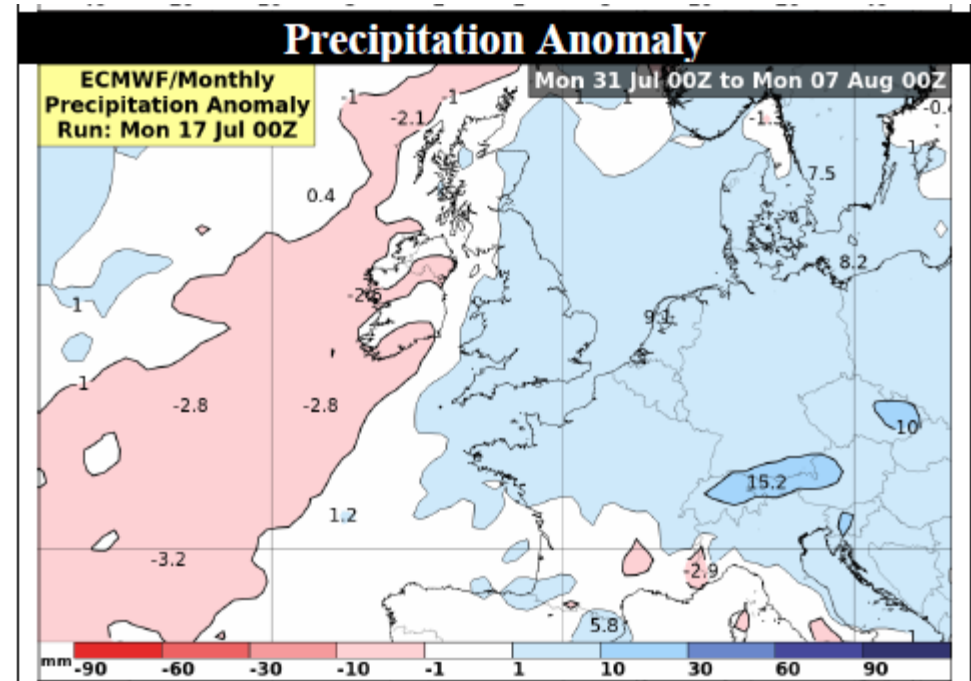

Crop area 2023 compared to 2022 (hectares)

Teagasc Harvest Prediction 2023

	Cereal Area ('000 ha)				Yield (t/ha)		Cereal Production ('000 tonnes)			
	<u>2023'</u>	<u>2022*</u>	<u>Diff</u>	<u>%*</u>	<u>2023**</u>	<u>2022*</u>	<u>2023\$</u>	<u>2022*</u>	<u>Diff ('000 tonnes)</u>	<u>%</u>
W. Wheat	51.2	60.2	-9.0	-15%	10.60	11.00	516	629	-113.5	-18%
S. Wheat	4.4	6.8	-2.4	-35%	7.70	8.00	32	52	-19.5	-38%
W. Barley	53.1	73.5	-20.4	-28%	9.20	8.70	464	607	-143.4	-24%
S. Barley	131.7	116.2	15.5	13%	6.50	8.10	813	894	-80.9	-9%
							0	0		
W. Oats	10.1	15.1	-5.0	-33%	8.80	9.20	84	132	-47.5	-36%
S. Oats	16.5	13.0	3.5	27%	6.70	7.90	105	98	7.5	8%
Total Cereals	267	285	-17.8	-6.3%	-	-	2015	2412	-397.4	-16%
WOSR	20.5	14.4	6.1	42%	4.8	4.5	-	-	-	-

¹ Preliminary DAFM BPS figures

* CSO 2021, Area, Yield and Production of Crops

** Teagasc estimates

\$ Yields X Utilisable Area (Area x 0.95)

Harvest 2023

■ Complete

- < 50% of Winter barley (<20% of straw baled)
 - » Yields 7.5 - 11 t/ha – some low KPH crops
- <10% of Winter Oats
 - » Yields 7.5 - 8.5 t/ha – quality ok
- Crops ready for harvest
 - » Winter Oilseed rape
 - » Early planted Spring barley

Week 1 (Monday 24 July to Sunday 30 July)

Forecast

www.met.ie

Week 2 (Monday 31 July to Sunday 06 August)

A hint of better weather after this period??

Current actions

- Lower specs now being accepted for some premium crops
- Winter barley ripe for 2 weeks
 - Lodged, heads breaking off – potential for sprouting?
 - Harvesting at higher moistures will be necessary
- W Oats – most crops now ripe
 - Grain will dry quickly but straw very wet!!
- Oilseed rape
 - Kind weather to get harvested at reasonable moistures
- Straw
 - Will be difficult to save – 3-4 good drying days needed for most crops