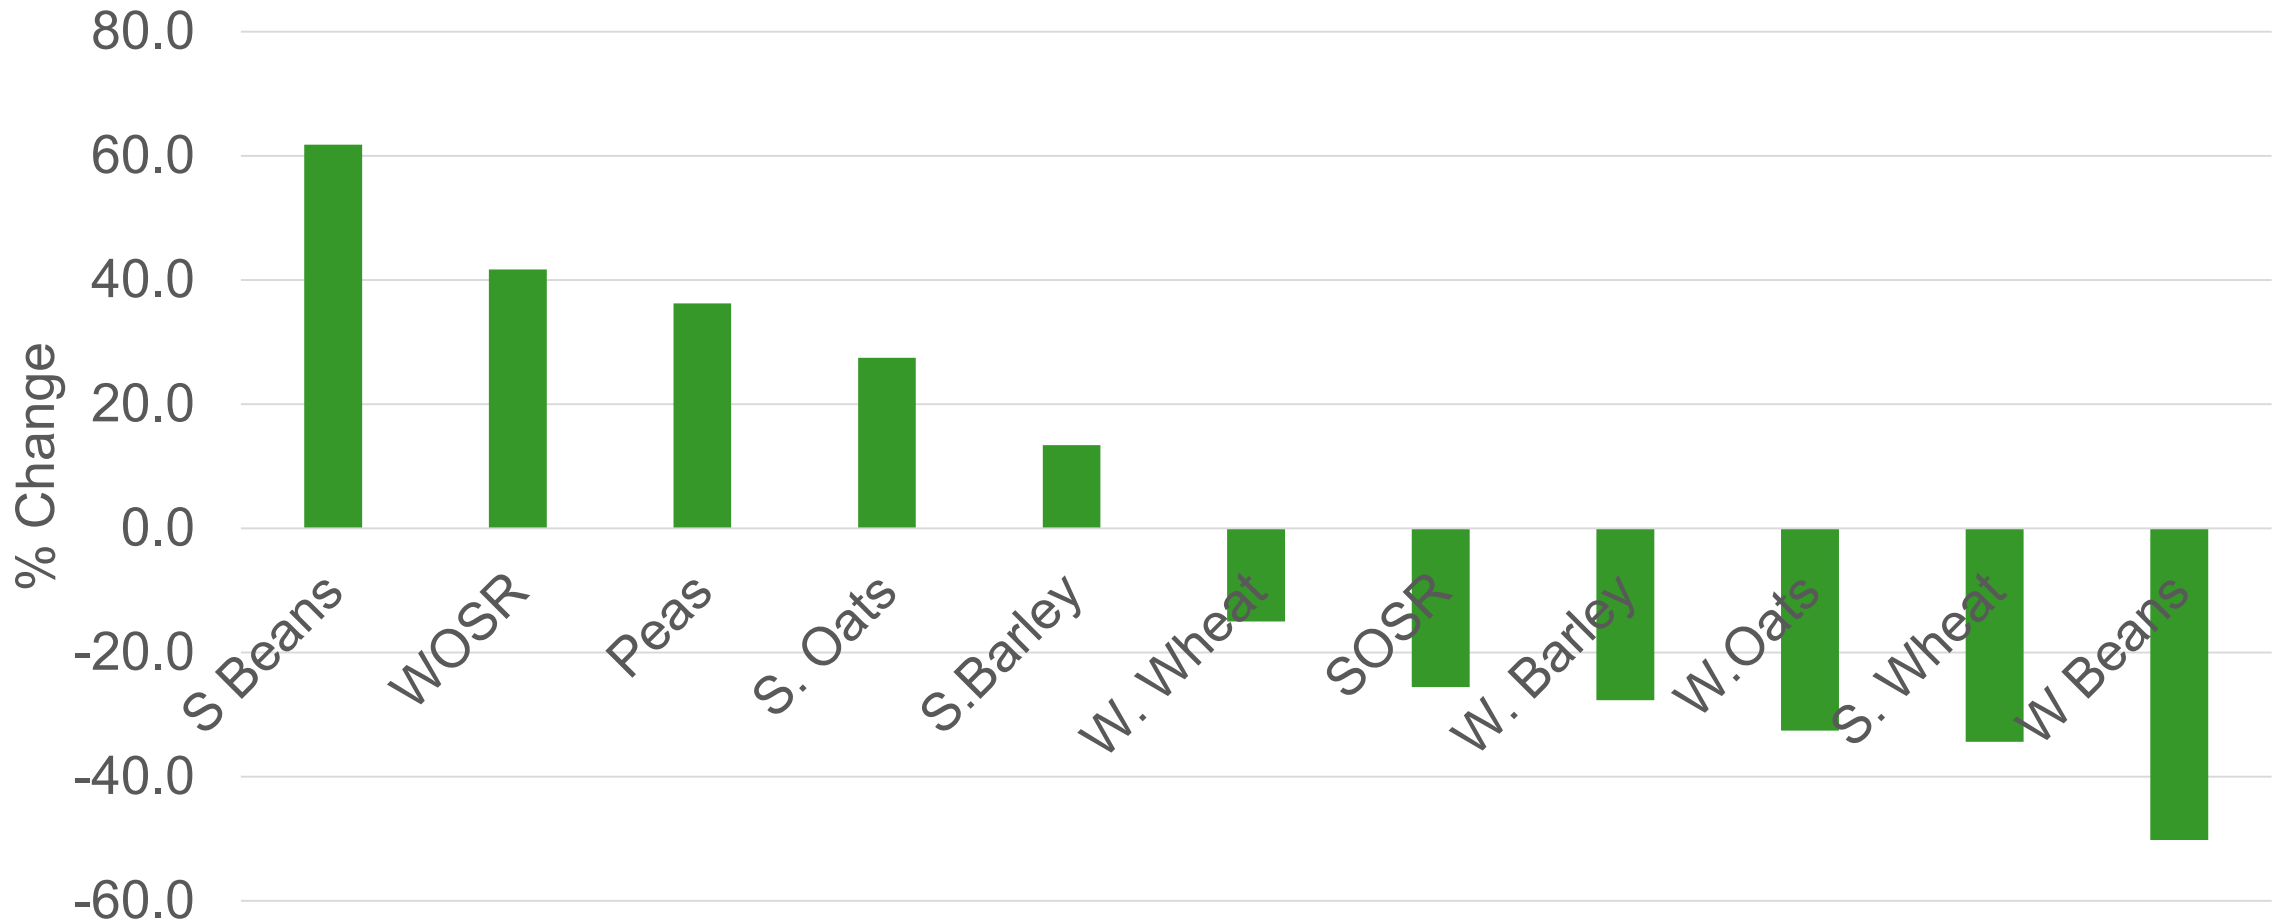

Tillage Update

NFFSC Committee Online Meeting – Wed 19th July @ 10.00

Michael Hennessy, Head Crops Knowledge Transfer

Crop Area 2023

Straw Chopping
70,000 ha applied

Crop area 2023 compared to 2022 % change

Crop area 2023 compared to 2022 (hectares)

Teagasc Harvest Prediction 2023

	Cereal Area ('000 ha)				Yield (t/ha)		Cereal Production ('000 tonnes)			
	<u>2023'</u>	<u>2022*</u>	<u>Diff</u>	<u>%*</u>	<u>2023**</u>	<u>2022*</u>	<u>2023\$</u>	<u>2022*</u>	<u>Diff ('000 tonnes)</u>	<u>%</u>
W. Wheat	51.2	60.2	-9.0	-15%	10.60	11.00	516	629	-113.5	-18%
S. Wheat	4.4	6.8	-2.4	-35%	7.70	8.00	32	52	-19.5	-38%
W. Barley	53.1	73.5	-20.4	-28%	9.20	8.70	464	607	-143.4	-24%
S. Barley	131.7	116.2	15.5	13%	6.50	8.10	813	894	-80.9	-9%
							0	0		
W. Oats	10.1	15.1	-5.0	-33%	8.80	9.20	84	132	-47.5	-36%
S. Oats	16.5	13.0	3.5	27%	6.70	7.90	105	98	7.5	8%
Total Cereals	267	285	-17.8	-6.3%	-	-	2015	2412	-397.4	-16%
WOSR	20.5	14.4	6.1	42%	4.8	4.5	-	-	-	-

¹ Preliminary DAFM BPS figures

* CSO 2021, Area, Yield and Production of Crops

** Teagasc estimates

\$ Yields X Utilisable Area (Area x 0.95)

Harvest 2023

■ Complete

- < 50% of Winter barley (<20% of straw baled)
 - » Yields 7.5 - 11 t/ha – some low KPH crops
- <10% of Winter Oats
 - » Yields 7.5 - 8.5 t/ha – quality ok
- Crops ready for harvest
 - » Winter Oilseed rape
 - » Early planted Spring barley

Week 1 (Monday 24 July to Sunday 30 July)

Forecast

www.met.ie

Week 2 (Monday 31 July to Sunday 06 August)

A hint of better weather after this period??

Current actions

- Lower specs now being accepted for some premium crops
- Winter barley ripe for 2 weeks
 - Lodged, heads breaking off – potential for sprouting?
 - Harvesting at higher moistures will be necessary
- W Oats – most crops now ripe
 - Grain will dry quickly but straw very wet!!
- Oilseed rape
 - Kind weather to get harvested at reasonable moistures
- Straw
 - Will be difficult to save – 3-4 good drying days needed for most crops