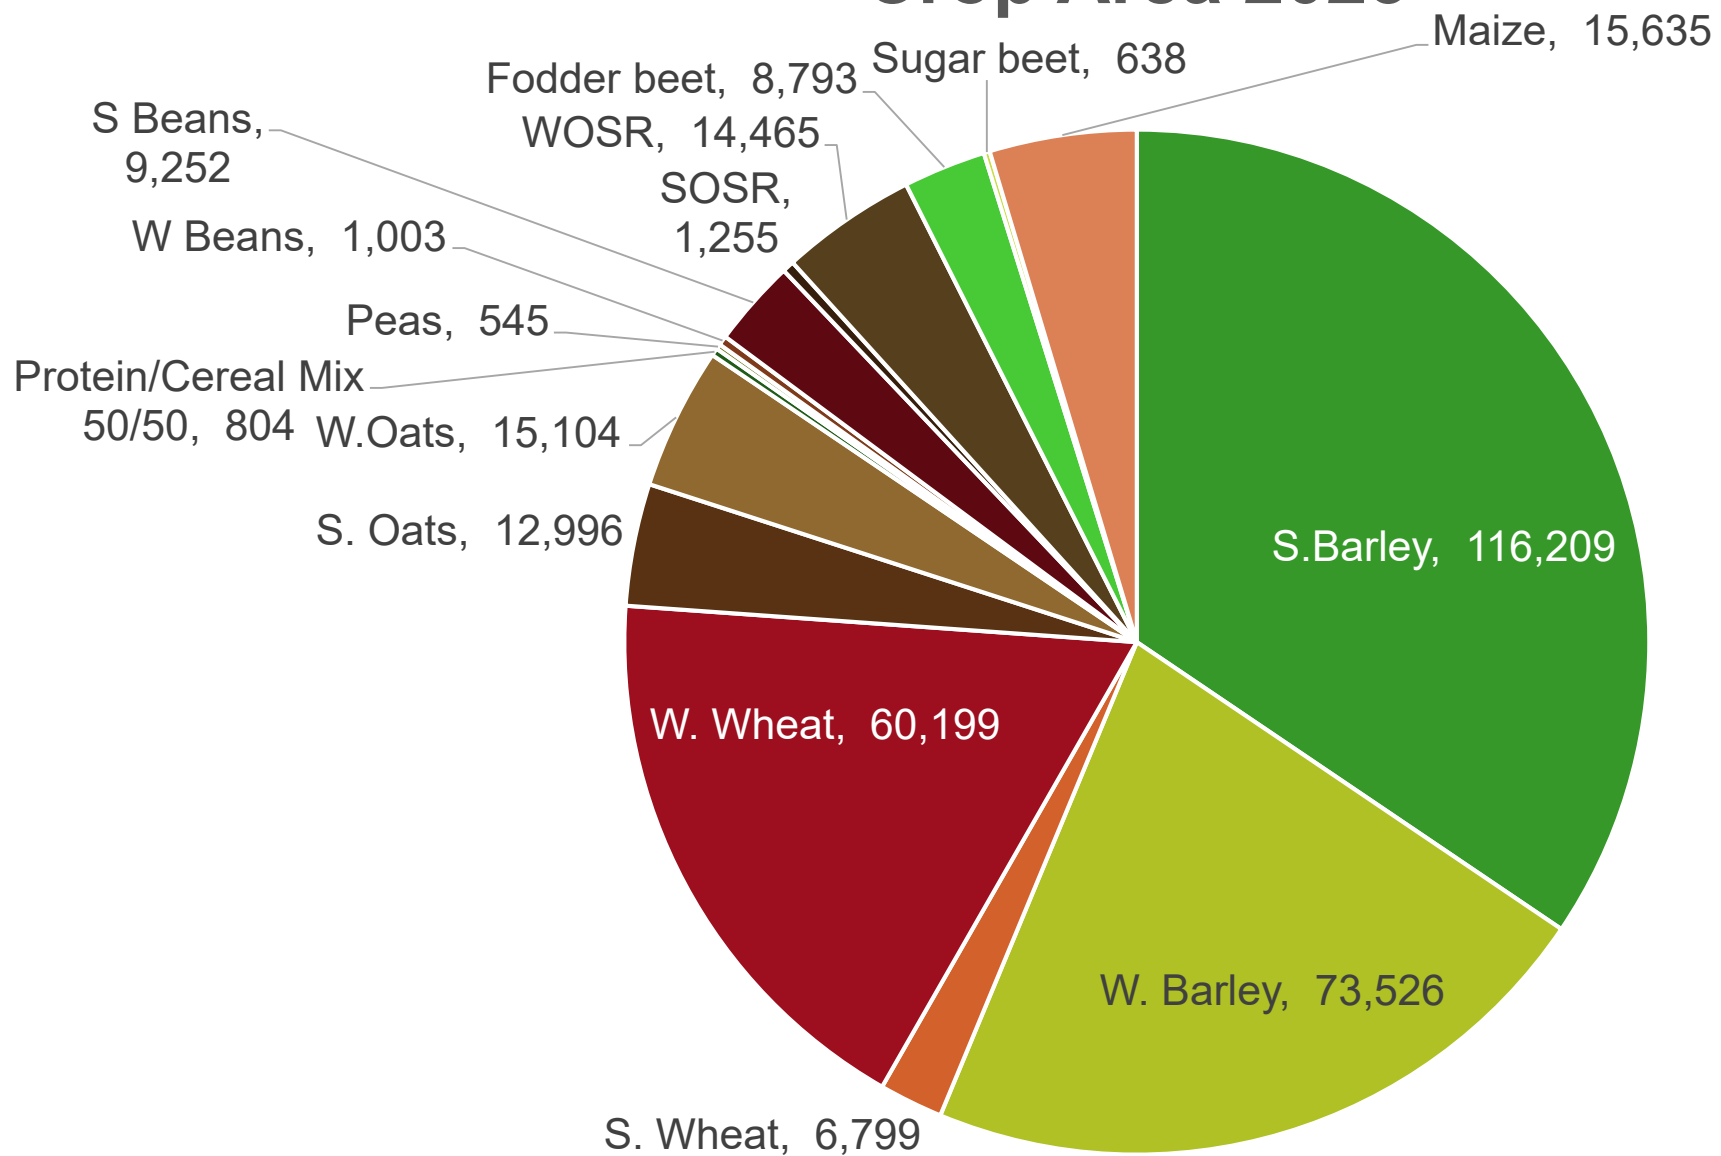

Tillage Update

NFFSC Committee Online Meeting – Wed 19th July @ 10.00

Michael Hennessy, Head Crops Knowledge Transfer

Crop Area 2023

Straw Chopping
70,000 ha applied

Crop area 2023 compared to 2022 % change

Crop area 2023 compared to 2022 (hectares)

Teagasc Harvest Prediction 2023

	Cereal Area ('000 ha)				Yield (t/ha)		Cereal Production ('000 tonnes)			
	<u>2023'</u>	<u>2022*</u>	<u>Diff</u>	<u>%*</u>	<u>2023**</u>	<u>2022*</u>	<u>2023\$</u>	<u>2022*</u>	<u>Diff ('000 tonnes)</u>	<u>%</u>
W. Wheat	51.2	60.2	-9.0	-15%	10.60	11.00	516	629	-113.5	-18%
S. Wheat	4.4	6.8	-2.4	-35%	7.70	8.00	32	52	-19.5	-38%
W. Barley	53.1	73.5	-20.4	-28%	9.20	8.70	464	607	-143.4	-24%
S. Barley	131.7	116.2	15.5	13%	6.50	8.10	813	894	-80.9	-9%
							0	0		
W. Oats	10.1	15.1	-5.0	-33%	8.80	9.20	84	132	-47.5	-36%
S. Oats	16.5	13.0	3.5	27%	6.70	7.90	105	98	7.5	8%
Total Cereals	267	285	-17.8	-6.3%	-	-	2015	2412	-397.4	-16%
WOSR	20.5	14.4	6.1	42%	4.8	4.5	-	-	-	-

¹ Preliminary DAFM BPS figures

* CSO 2021, Area, Yield and Production of Crops

** Teagasc estimates

\$ Yields X Utilisable Area (Area x 0.95)

Harvest 2023

■ Complete

- < 50% of Winter barley (<20% of straw baled)
 - » Yields 7.5 - 11 t/ha – some low KPH crops
- <10% of Winter Oats
 - » Yields 7.5 - 8.5 t/ha – quality ok
- Crops ready for harvest
 - » Winter Oilseed rape
 - » Early planted Spring barley

Week 1 (Monday 24 July to Sunday 30 July)

Forecast

www.met.ie

Week 2 (Monday 31 July to Sunday 06 August)

A hint of better weather after this period??

Current actions

- Lower specs now being accepted for some premium crops
- Winter barley ripe for 2 weeks
 - Lodged, heads breaking off – potential for sprouting?
 - Harvesting at higher moistures will be necessary
- W Oats – most crops now ripe
 - Grain will dry quickly but straw very wet!!
- Oilseed rape
 - Kind weather to get harvested at reasonable moistures
- Straw
 - Will be difficult to save – 3-4 good drying days needed for most crops