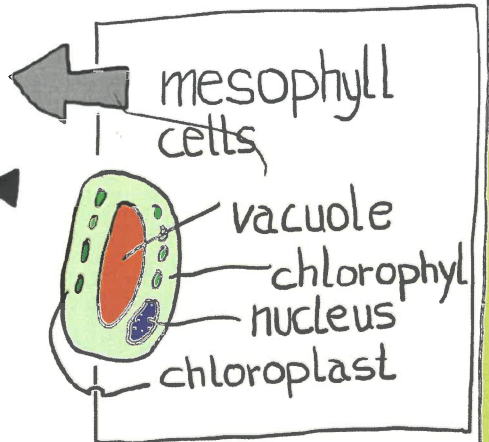

Leaf Cube

Bottom

Do this activity under adult supervision. 5+ yrs

- Colour in
- cut out along purple
- fold back at lines indicated
- add glue to tabs 1 and attach to "Top" of Leaf
- add glue to tabs 2 and attach sides
- add glue to tabs 3 and attach bottom

TOP

Plant Science Group, Kornik lab, IMCSB, University of Glasgow

make your own!!!