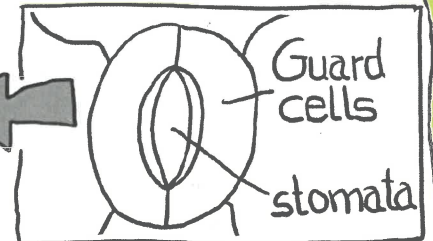

Leaf Cube

Bottom

Do this activity under adult supervision. 5+ yrs

- Colour in
- cut out along purple
- fold back at lines indicated
- add glue to tabs 1 and attach to "Top" of Leaf
- add glue to tabs 2 and attach sides
- add glue to tabs 3 and attach bottom