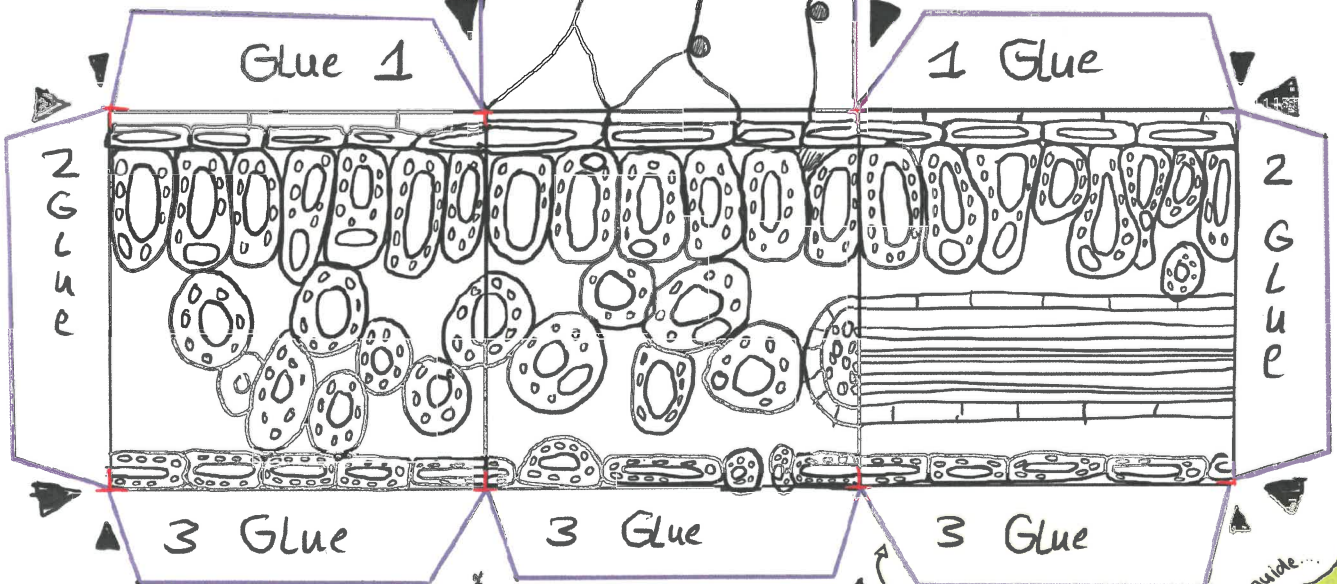

Leaf Cube

Bottom

Do this activity under adult supervision. 5+ yrs

- Colour in
- cut out along purple
- fold back at lines indicated
- add glue to tabs 1 and attach to "Top" of Leaf
- add glue to tabs 2 and attach sides
- add glue to tabs 3 and attach bottom

TOP

Plant Science Group, Kornik lab, IMCSB, University of Glasgow

make your own!!!