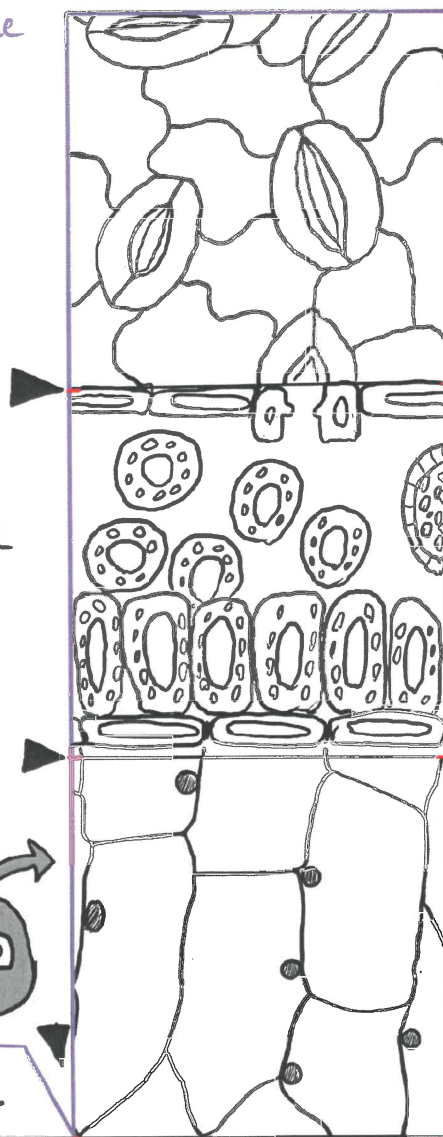

Leaf Cube

Bottom

Do this activity under adult supervision. 5+ yrs

- Colour in
- cut out along purple
- fold back at lines indicated
- add glue to tabs 1 and attach to "Top" of Leaf
- add glue to tabs 2 and attach sides
- add glue to tabs 3 and attach bottom