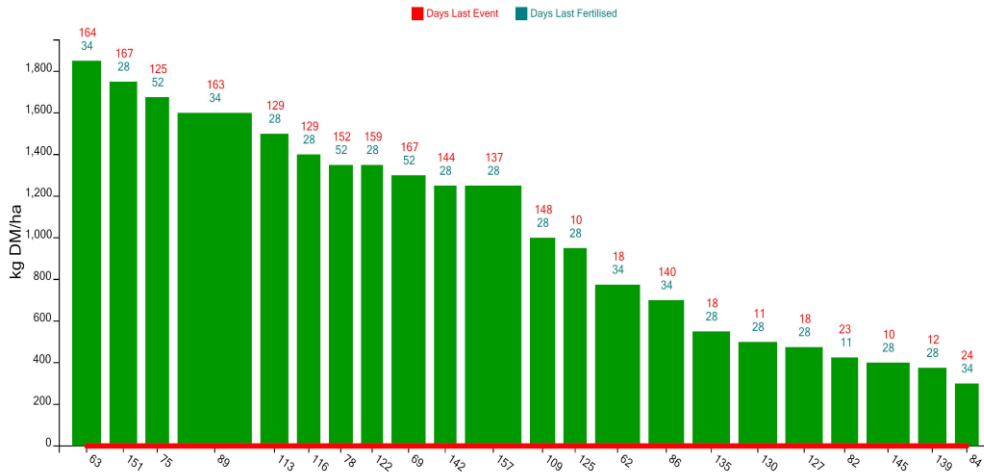

Teagasc Johnstown Castle Teagasc/ABP Dairy Beef Research Programme

- Paddocks grazed out the end of February received 2000 gallons slurry/acre. It is hoped to get a grazing on the silage ground before closing.

	Growth/ha	Demand/ha	Farm Cover	Grazing Area	Total LU	LU/ha	Days Ahead
	Kg DM/ha/day	Kg DM/ha/day	Kg DM/ha	Ha			
High	20	0	1030	22.32	-	-	-
Medium	18	0	991	24.26	-	-	-
Low	17	0	1094	26.76	-	-	-

High stocking rate farmlet