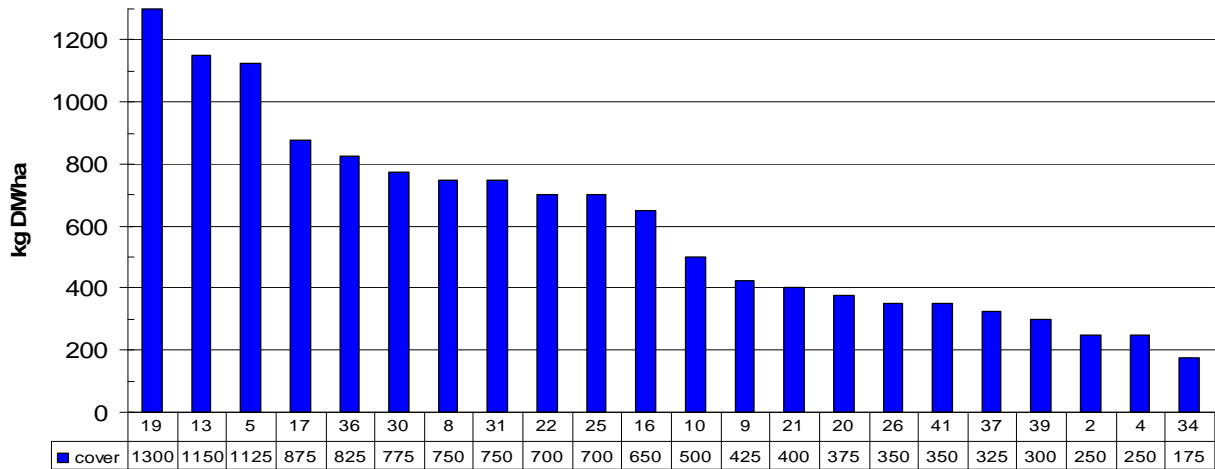

Ballyhaise Weekly report 9/01/2009

1. Farm feed wedge (9/01/09).

Farm cover 559kg DM/ha (182/LU)

2. Mean soil temp today is 0.5deg Celsius.
3. Total rainfall for the last 7 days was 0.1mm.
4. Average growth for the last 54 days was 2.7kgDM/ ha.
5. There are 127 cows due to calve between the 1st of Feb and the 27th of April.
6. Critical short term actions :

- Spring budget targets are below.

Week	Grass cover	Cover/LU	Growth	Cow diet	
	(kg dm/ha)			(kg dm/day)	Grass
07-Feb	492	160	4.0	3	4
14-Feb	513	167	5.0	6	4
21-Feb	518	168	5.0	6	4
28-Feb	484	157	6.0	7	3