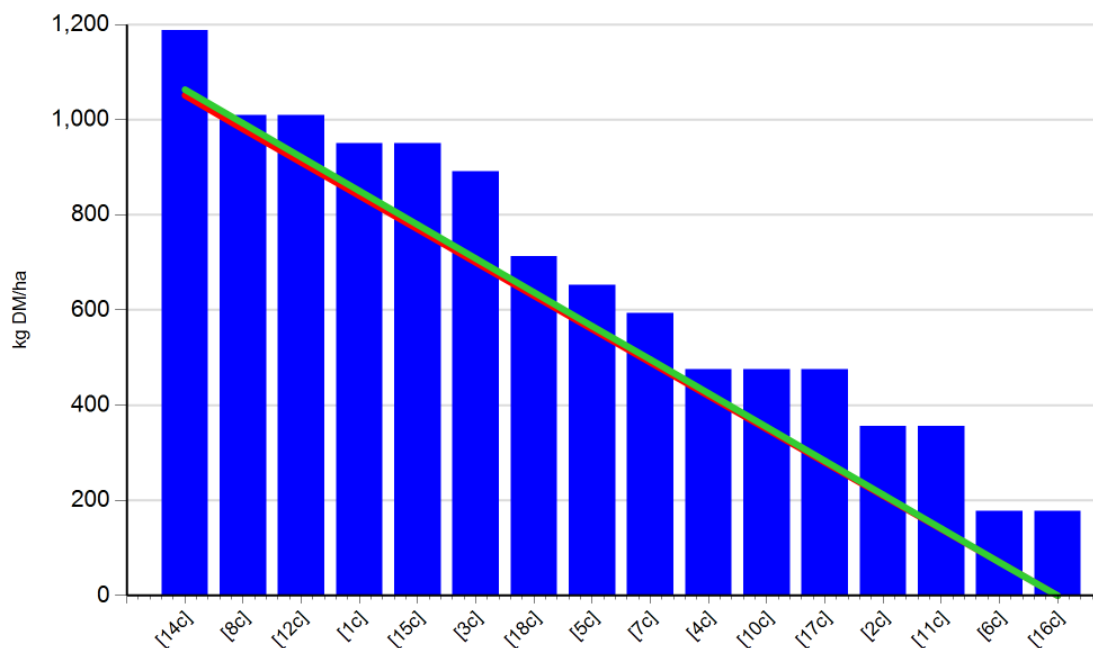

Medium SR (2.94 cows/ha)

- Grass growth –64kg DM/ha/day
- Farm cover – 707kg DM/ha (215kg DM/LU)
- Rotation length – 34 days

Feed Wedge

- Grass growth increased to 64kg DM/ha in the last week. We expect growth will continue to increase this week. Pre-grazing herbage mass is at 1,400kg DM/ha.
- Cows are hitting target residual cover of 4 cm.
- Rotation length is at 34 days.
- The medium SR herd have a daily grass allocation of 17kg with 0.2kg concentrate. Grass allocation is on a 24 hour basis.

Low SR (2.52 cows/ha)

- Grass growth – 46kg DM/ha/day
- Farm cover – 646kg DM/ha (232 kg DM/LU)
- Rotation length – 34 days

Feed Wedge

- Grass growth of 46kg DM/ha was achieved last week. We expect growth will continue to increase this week. Pre-grazing herbage mass is at 1,200kg DM/ha.
- Cows are hitting target residual cover of 4.5 cm.
- Rotation length is at 34 days.
- The medium SR herd have a daily grass allocation of 18kg with 0.2kg concentrate. Grass allocation is on a 24 hour basis.
Once it began to rain there was an increase in grass growth. Silage supplementation was removed from the diet last Thursday and concentrate supplementation was gradually reduced from 6kg to 0.2kg.
- We have increased fertiliser to 27 units this week in order to optimise grass growth.
- The reseeded ground will be grazed early this week.
- We have taken one paddock out of rotation this week. We feel it is essential to maintain sward quality for grazing.