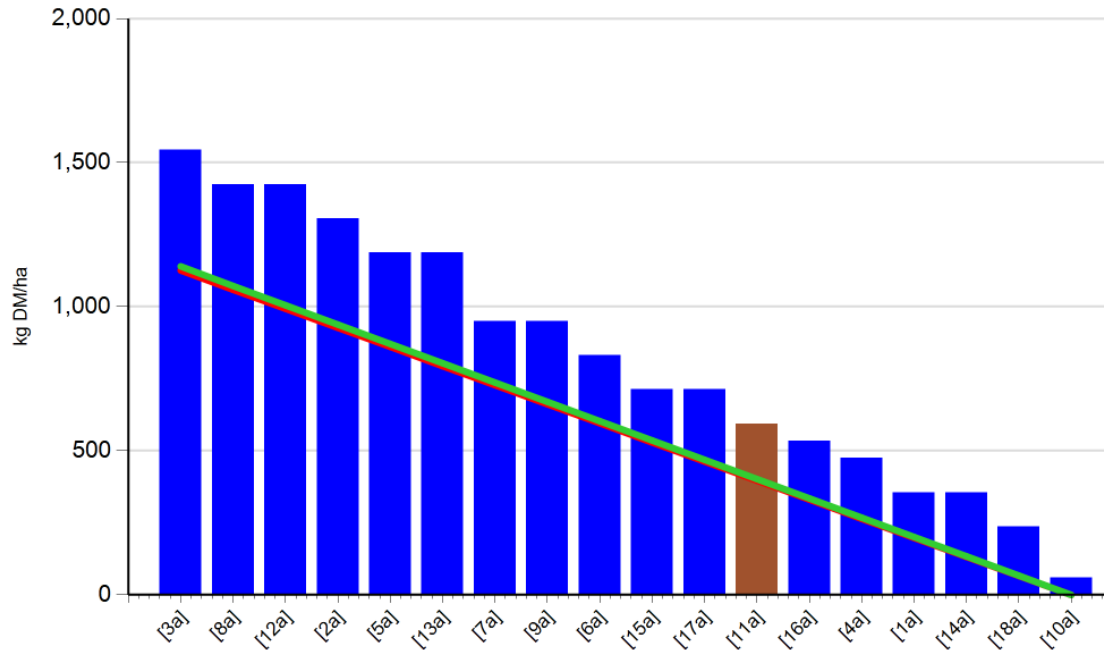

Curtins Farm Walk Notes 29/07/13

High SR (3.28 cows/ha)

- Grass growth – 63kg DM/ha/day
- Farm cover – 821kg DM/ha (245kg DM/LU)
- Rotation length – 34 days

Feed Wedge

- Grass growth was 63kg per day in the last week. We were pleased with this growth and we expect growth will continue to increase this week. Pre-grazing herbage mass is at 1,500kg DM/ha.
- Cows are struggling to hit target residual of 3.5 cm in some paddocks over the last week due to the coarse sward base.
- Rotation length is at 34 days.
- The high SR herd have a daily grass allocation of 16kg with 0.2kg concentrate. Grass allocation is on a 24 hour basis.

Once it began to rain there was an increase in grass growth. Silage supplementation was removed from the diet last Thursday and concentrate supplementation was gradually reduced from 6kg to 0.2kg.

- We have increased fertiliser to 27 units this week in order to optimise grass growth.
- The reseeded ground will be grazed early this week.
- We have taken one paddock out of rotation this week. We feel it is essential to maintain sward quality for grazing.

Medium SR (2.94 cows/ha)

- Grass growth –64kg DM/ha/day
- Farm cover – 707kg DM/ha (215kg DM/LU)
- Rotation length – 34 days

Feed Wedge

- Grass growth increased to 64kg DM/ha in the last week. We expect growth will continue to increase this week. Pre-grazing herbage mass is at 1,400kg DM/ha.
- Cows are hitting target residual cover of 4 cm.
- Rotation length is at 34 days.
- The medium SR herd have a daily grass allocation of 17kg with 0.2kg concentrate. Grass allocation is on a 24 hour basis.