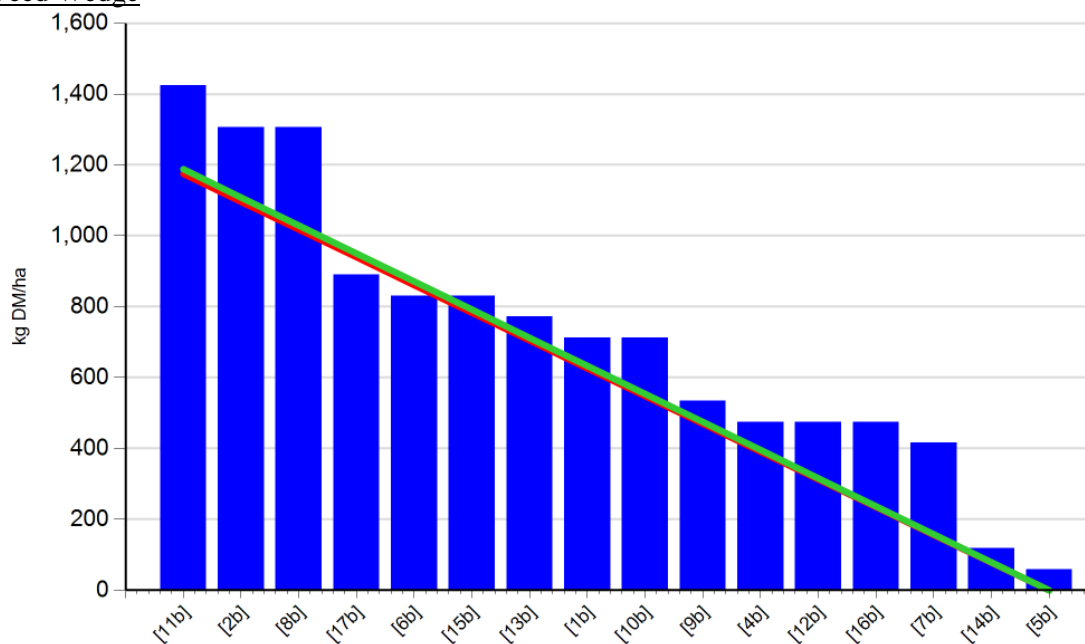

Curtins Farm Walk Notes 29/07/13

High SR (3.28 cows/ha)

- Grass growth – 63kg DM/ha/day
- Farm cover – 821kg DM/ha (245kg DM/LU)
- Rotation length – 34 days

Feed Wedge

- Grass growth was 63kg per day in the last week. We were pleased with this growth and we expect growth will continue to increase this week. Pre-grazing herbage mass is at 1,500kg DM/ha.
- Cows are struggling to hit target residual of 3.5 cm in some paddocks over the last week due to the coarse sward base.
- Rotation length is at 34 days.
- The high SR herd have a daily grass allocation of 16kg with 0.2kg concentrate. Grass allocation is on a 24 hour basis.

Once it began to rain there was an increase in grass growth. Silage supplementation was removed from the diet last Thursday and concentrate supplementation was gradually reduced from 6kg to 0.2kg.

- We have increased fertiliser to 27 units this week in order to optimise grass growth.
- The reseeded ground will be grazed early this week.
- We have taken one paddock out of rotation this week. We feel it is essential to maintain sward quality for grazing.

Medium SR (2.94 cows/ha)

- Grass growth –64kg DM/ha/day
- Farm cover – 707kg DM/ha (215kg DM/LU)
- Rotation length – 34 days

Feed Wedge

- Grass growth increased to 64kg DM/ha in the last week. We expect growth will continue to increase this week. Pre-grazing herbage mass is at 1,400kg DM/ha.
- Cows are hitting target residual cover of 4 cm.
- Rotation length is at 34 days.
- The medium SR herd have a daily grass allocation of 17kg with 0.2kg concentrate. Grass allocation is on a 24 hour basis.