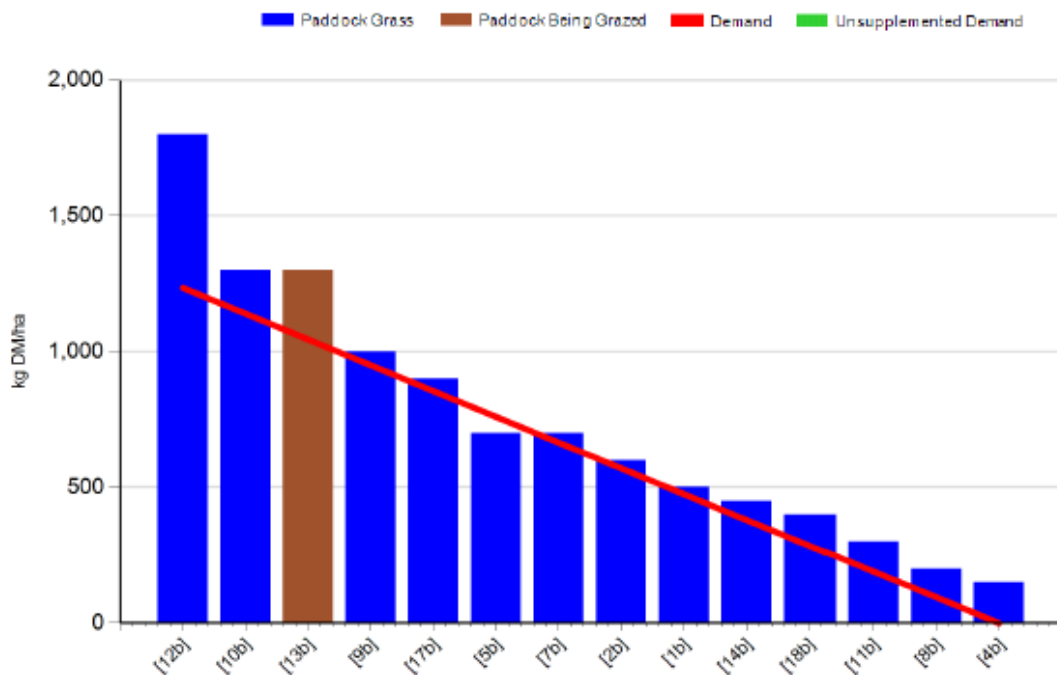

Curtins Farm weekly Farm Walk Notes 14/04/14

Medium SR (2.94 cows/ha)

- Grass growth –46 kg DM/ha/day
- Farm cover – 740 kg DM/ha (192 kg DM/LU)
- Rotation length – 20 days

- Grass growth was good this week at 46kg. Growth is back from herd demand of 62kg but all indications show growth will increase.
- 36% of the farm area has been stopped for silage to date.
- Cows are hitting target residual cover of 4 cm.
- Rotation length is at 20 days.
- The medium SR herd have a daily grass allocation of 17kg this week plus .2 kg of a 14% dairy ration per day.
- We are following the grazing herd with 27 units of sulpha-CAN.
- All cows are getting their mineral requirement in the water system.

Overall farm situation

- Grass DM was recorded at 15% on the farm walk on Monday morning.

Milk yield is on average 24 litres per day at 4.48% fat, 3.38% protein and 4.68% lactose. SCC is at 191,000