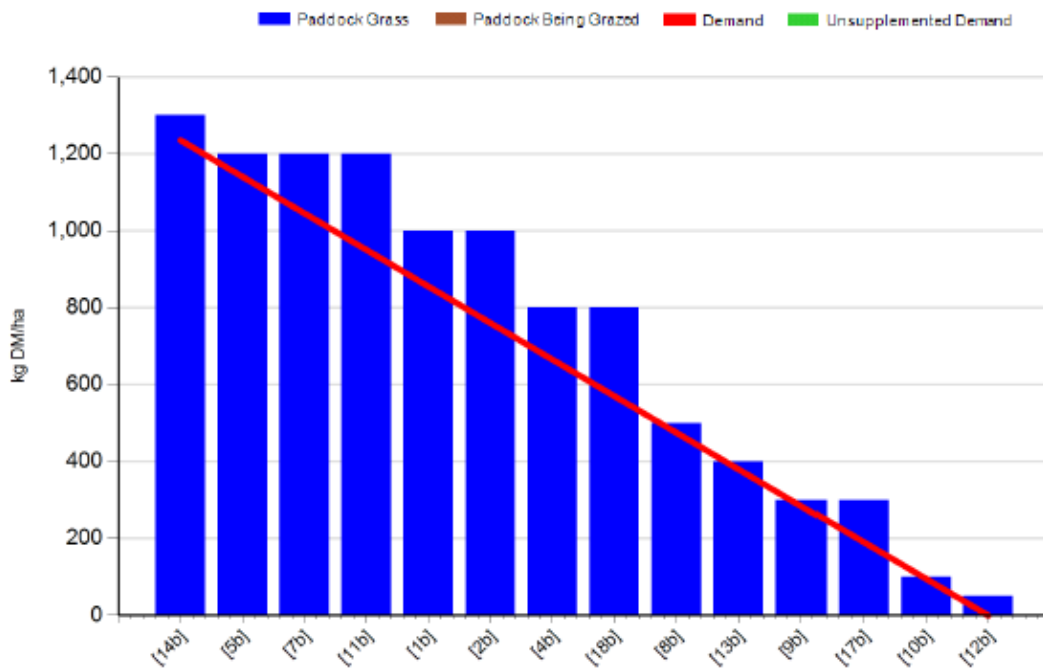

Curtins Farm weekly Farm Walk Notes 22/04/14

Medium SR (2.94 cows/ha)

- Grass growth –70 kg DM/ha/day
- Farm cover – 685 kg DM/ha (160 kg DM/LU)
- Rotation length – 20 days
- Current stocking rate 4.28 cows/Ha

- Grass growth was good this week at 70kg. Growth is ahead of herd demand of 62.
- 40% of the farm area has been stopped for silage to date and this has received 90units of N per acer.
- Cows are hitting target residual cover of 4 cm.
- Rotation length is at 20 days.
- The medium SR herd have a daily grass allocation of 17kg this week plus .2 kg of a 14% dairy ration per day.
- We are following the grazing herd with 27 units of sulpha-CAN.
- All cows are getting there mineral requirement in the water system.

Overall farm situation

- Grass DM was recorded at 18% on the farm walk on Monday morning.

Milk yield is on average 23.8 litres per day at 4.50% fat, 3.44% protein and 4.68% lactose.
SCC is at 164,000