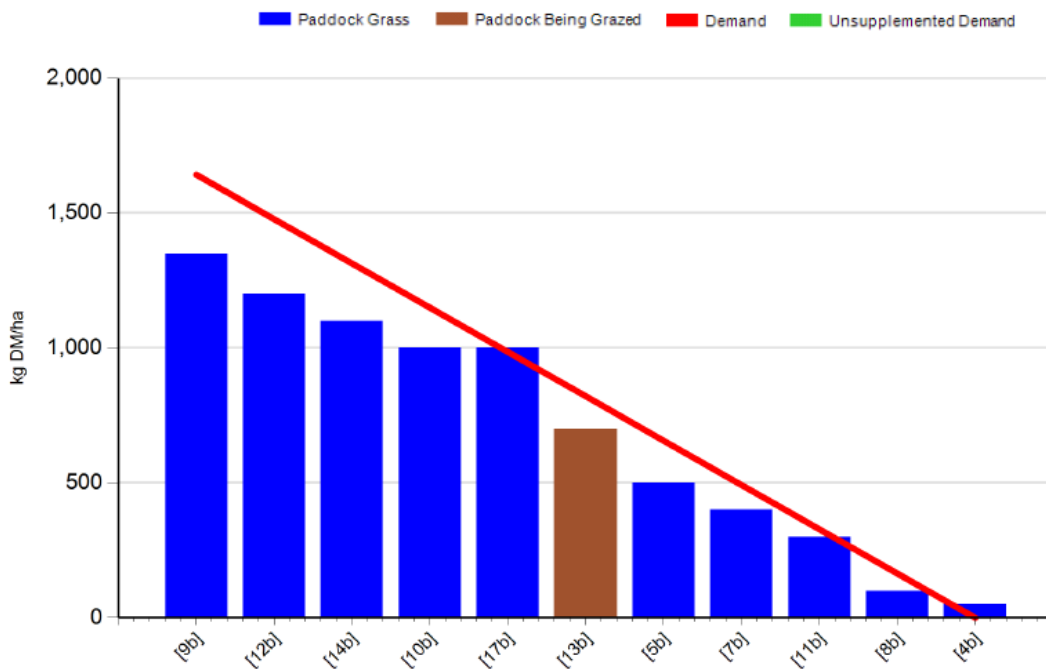

06/05/14
Curtins Farm weekly Farm Walk Notes

Medium SR (2.94 cows/ha)

- Grass growth –80 kg DM/ha/day
- Farm cover – 695kg DM/ha (144 kg DM/LU)
- Rotation length – 20 days
- Current stocking rate 4.83 cows/Ha

- Grass growth was good this week at 80kg and we expect this to stay the same for the coming week. Growth is matching herd demand of 82kg DM/ha/day.
- 40% of the farm area has been stopped for silage to date and this has received 90units of N per acre.
- Cows are hitting target residual cover of 4 cm.
- Rotation length is at 20 days.
- The medium SR herd have a daily grass allocation of 17kg this week plus .2 kg of a 14% dairy ration per day.
- We are following the grazing herd with 27 units of sulpha-CAN.
- All cows are getting their mineral requirement in the water system.

Overall farm situation

- Grass DM was recorded at 18% on the farm walk on Monday morning.

Milk yield is on average 23.8 litres per day at 4.50% fat, 3.44% protein and 4.68% lactose.
SCC is at 164,000