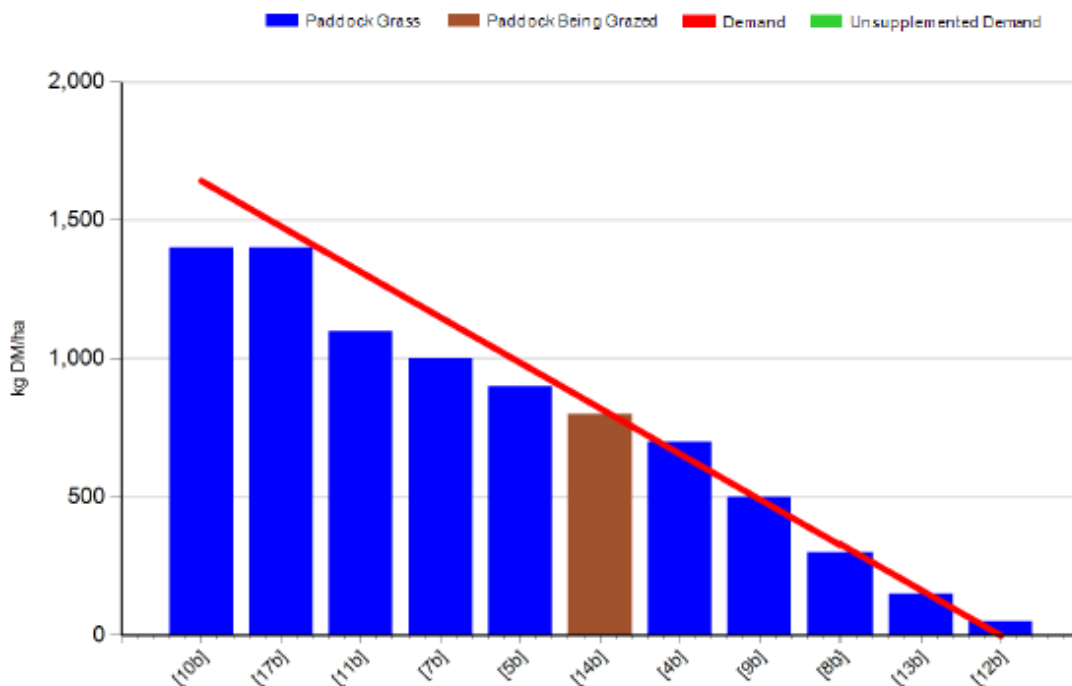

**04/06/14**  
**Curtins Farm weekly Farm Walk Notes**

**Medium SR (2.94 cows/ha)**

- Grass growth –80 kg DM/ha/day
- Farm cover – 769kg DM/ha (159 kg DM/LU)
- Rotation length – 18 days
- Current stocking rate 4.83 cows/Ha

- Grass growth was good this week at 80kg and we expect this to stay the same for the coming week with rain and warm conditions forecast. Growth is matching herd demand of 82kg DM/ha/day.
- We have 90% of first cut silage made to date and we are very happy with quantity and quality.
- Cows are hitting target residual cover of 4 cm.
- Rotation length is at 18 days.
- The medium SR herd have a daily grass allocation of 17kg this week plus 0.2 kg of a 14% dairy ration per day.
- We are following the grazing herd with 27 units of sulphur-CAN.

### **Overall farm situation**

- Grass DM was recorded at 16% on the farm walk on Monday morning.

Milk yield is on average 22.8 litres per day at 4.23% fat, 3.49% protein and 4.86% lactose.  
SCC is at 133,000