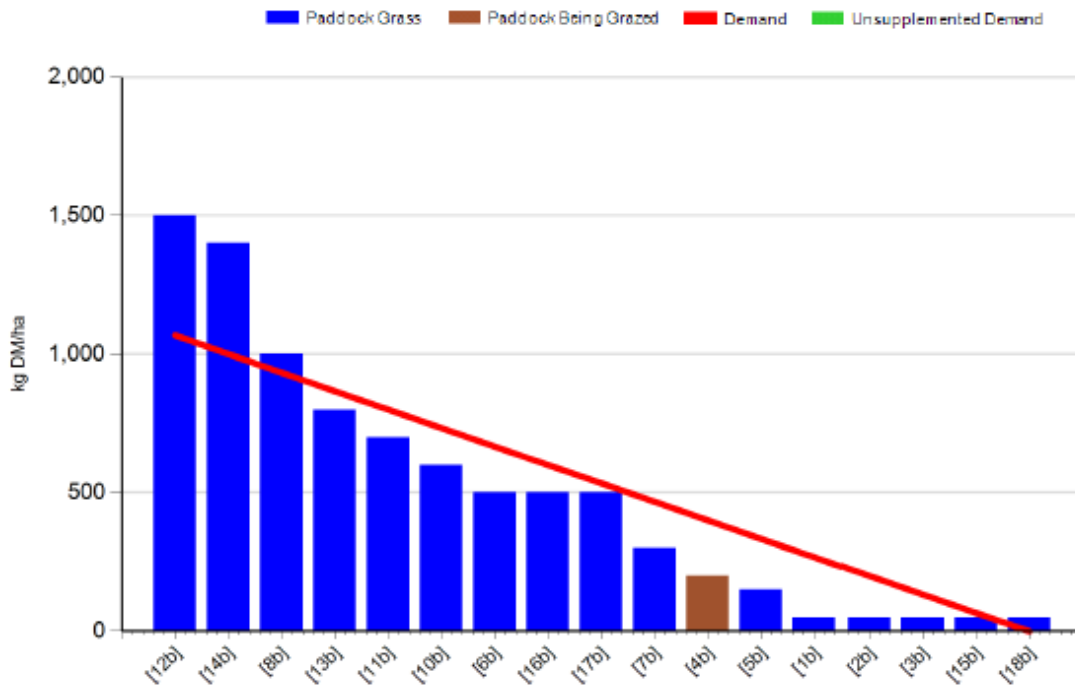

16/06/14
Curtins Farm weekly Farm Walk Notes

Medium SR (2.94 cows/ha)

- Grass growth –76kg DM/ha/day
- Farm cover – 484kg DM/ha (154 kg DM/LU)
- Rotation length – 18 days
- Current stocking rate 3.14 cows/Ha

- Grass growth was good this week at 76kg and we hope this will stay the same for the coming week with warm conditions forecast and there is still moisture in the ground. Growth is ahead of herd demand of 53kg DM/ha/day.
- We have all of first cut silage made to date and we are very happy with quantity and quality with almost 90% of winter feed made.
- Cows are hitting target residual cover of 4 cm but some stubble coming into pasture.
- Rotation length is at 18 days.
- The medium SR herd have a daily grass allocation of 17kg this week plus 0.2 kg of a 14% dairy ration per day.
- We are following the grazing herd with 27 units of sulphur-CAN.

- All cows are getting their mineral requirement in the water system.

Overall farm situation

- Grass DM was recorded at 17% on the farm walk on Monday morning.

Milk yield is on average 22.3 litres per day at 4.32% fat, 3.53% protein and 4.86% lactose.
SCC is at 127,000