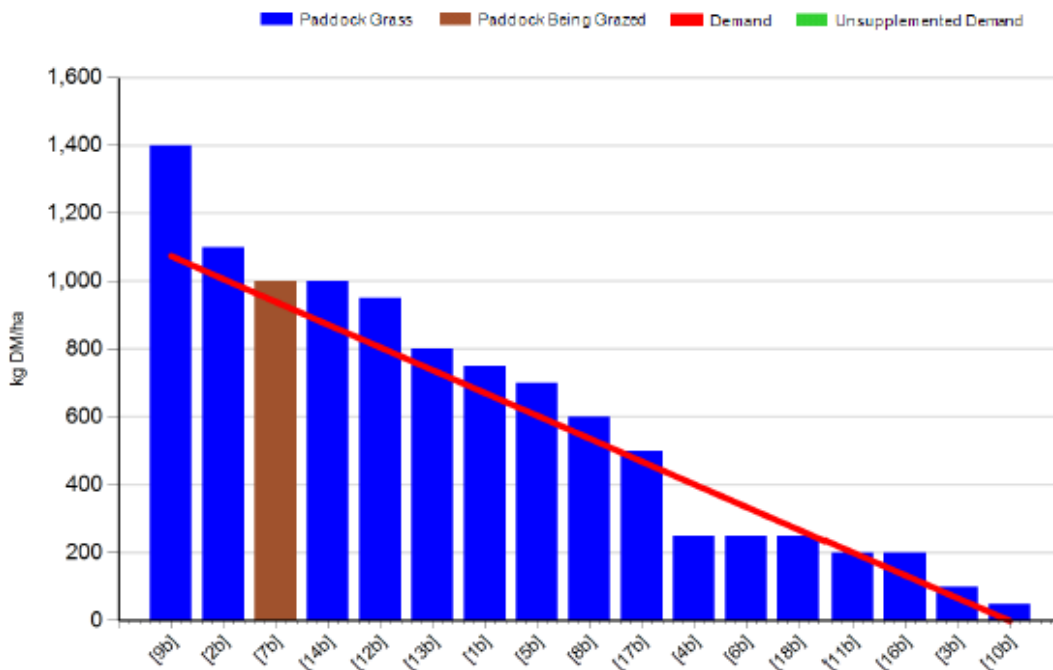

**28/07/14**  
**Curtins Farm weekly Farm Walk Notes**

**Medium SR (2.94 cows/ha)**

- Grass growth –68kg DM/ha/day
- Farm cover – 600kg DM/ha (190 kg DM/LU)
- Rotation length – 20 days
- Current stocking rate 3.16 cows/Ha

- Grass growth was good on the farm last week but we are starting to see it pull back to more normal levels for the time of year.
- Cows are hitting target residual cover of 4 cm but some stubble coming into pasture this is just for a short time as a lot of the area has being cut for bales.
- Rotation length is at 20 days and will stay at this for one more week we will start increasing this slowly next week.
- The medium SR herd have a daily grass allocation of 17kg this week plus 0.2 kg of a 14% dairy ration per day.
- We are following the grazing herd with 18 units of sulpha-CAN.
- All cows are getting there mineral requirement in the water system.

**Overall farm situation**

Grass DM was recorded at 19% on the farm walk on Monday morning.

Milk yield is on average 18 litres per day at 4.54% fat, 3.62% protein and 4.70% lactose. SCC is at 163,000. TBC 5K