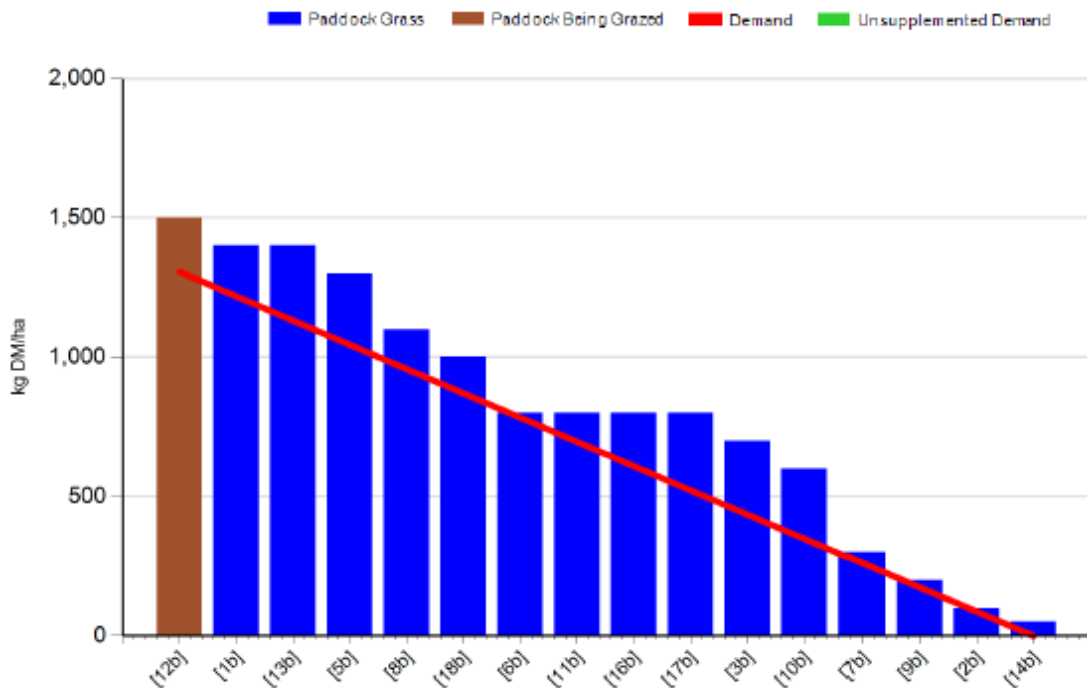

**05/08/14**  
**Curtins Farm weekly Farm Walk Notes**

**Medium SR (2.94 cows/ha)**

- Grass growth –70kg DM/ha/day
- Farm cover – 789kg DM/ha (236 kg DM/LU)
- Rotation length – 23 days
- Current stocking rate 3.34 cows/Ha

- Grass growth was good on the farm last week but we are starting to see it pull back to more normal levels for the time of year, we have been very lucky here we have got rain when we needed it and the grass has responded very well to the warm growing conditions and the rain.
- Cows are hitting target residual cover of 4 cm grass quality is good with 70% of the area after been cut at some stage of the season.
- Rotation length is at 23 days our plan is to extend this every week by two days and to start building our Autumn cover now.
- The medium SR herd have a daily grass allocation of 17kg this week plus 0.2 kg of a 14% dairy ration per day.

Milk yield is on average 18 litres per day at 4.82% fat, 3.58% protein. SCC is at 154,000.

TBC 5K

Breeding season is now finished