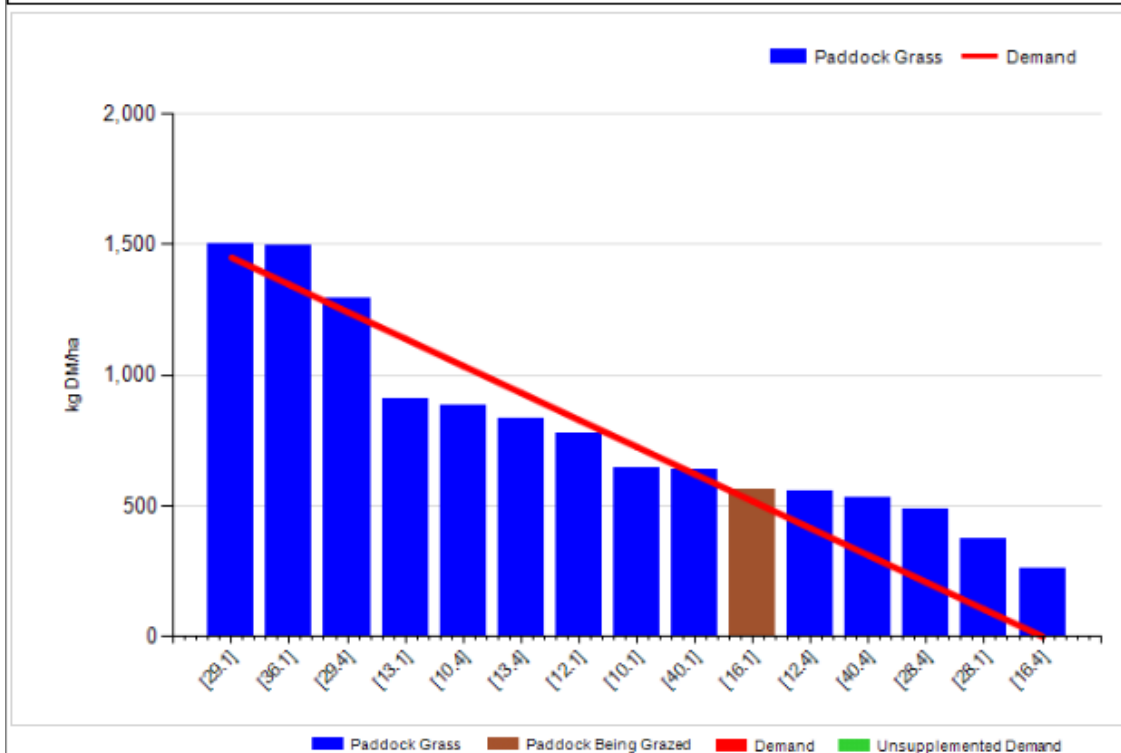

# Johnstown Castle Winter Milk Herd- Weekly Management Notes

27/07/15

Group: Teagasc Dairy Research Farms	Cover Date: 27/07/2015
Farm: Johnstown Dairy	Treatment: 1

## Management Decisions

Rotation Length (days):	21	Silage Fed (kg DM/cow):	0.0
Grass Allocation/Cow (kg DM/cow):	18.0	Residual Height (cm):	4.0
No. of Cows:	38		
Concentrate Fed (kg/cow):	0.0		

## Cover Parameters

Grass Allocation/LU (kg DM/LU):	13.2	Growth Rate (kg/ha/day):	42
Total Livestock (LU):	52.0	Farm Demand (kg DM/ha/day):	59
Farm Cover (kg DM/ha):	760	Target Pre-grazing yield (kg DM/ha):	1450
Farm Cover (kg DM/LU):	169	Days Ahead:	13
Stocking Rate (LU/ha):	4.50	LW/ha (Liveweight/ha):	702

## Management Comments

- Rainfall of 23.6 mm and soil temp of 15.1°C for last week. Ground conditions remain good & grass has grown very well over the past 10 days. 2<sup>nd</sup> cut silage was harvested Tue/Wed of last week, in good conditions, luckily we avoided the rain.
- 44% of autumn calving herd have been dried (27% of total herd), so demand has dropped. These dry cows will follow milking group, with a target of 24hrs grazing for each group in paddock – (in & out of paddock within 2 days, to avoid hitting re-growths).
- All cows & replacements are being vaccinated for leptospirosis this week, with dry cows also having got a fluke dose at drying off.
- We've skipped two paddocks (12%) for surplus silage, as demand is dropping & growth remains strong, - unlike 100% spring system, we won't be targeting to build big covers into September