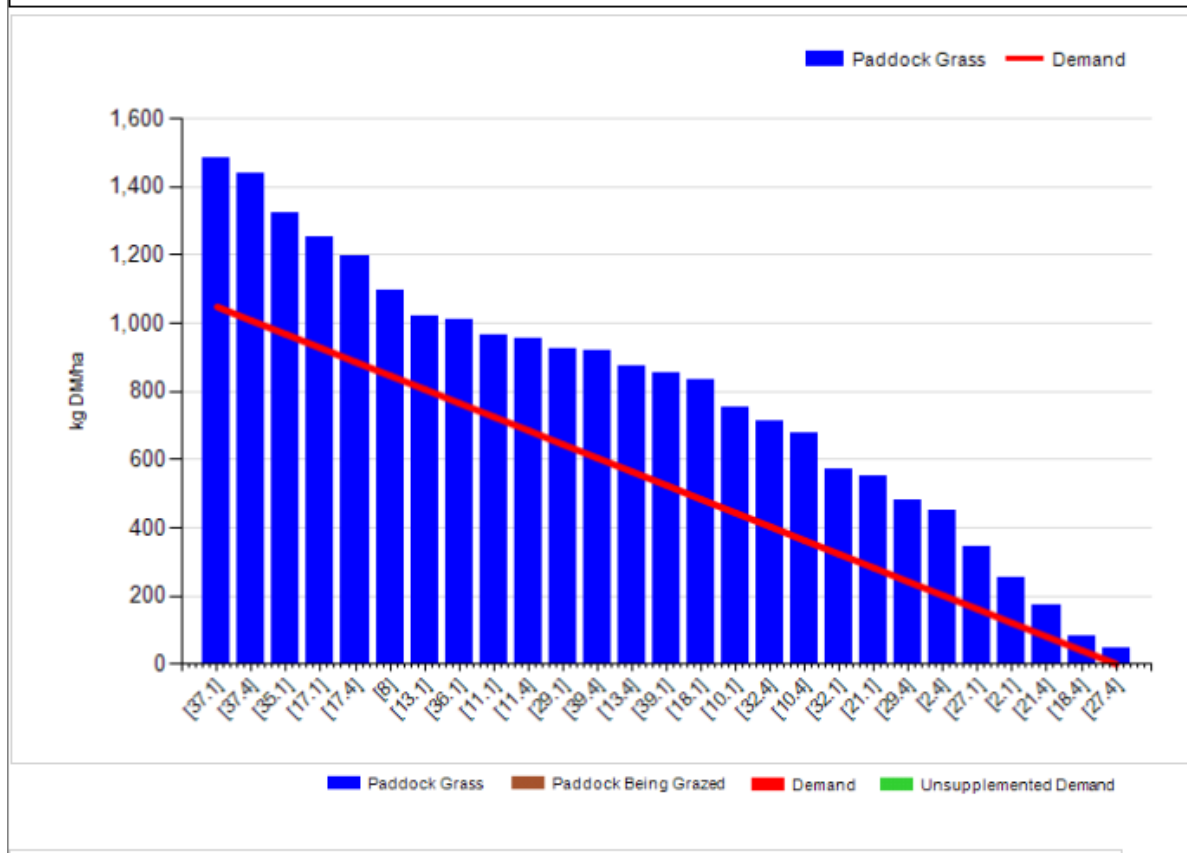

Johnstown Castle Winter Milk Herd- Weekly Management Notes

Management Comments

22/02/16

- The past week saw further disagreeable weather conditions, torrential rain on Tuesday of last week resulted in us leaving the cows housed until Monday of this week. Ground conditions today are still just borderline ok' but are improving with the better weather. Total rainfall for the past week was 34.7mm soil temperatures were back further this week to 5.0 °C. With a reasonably good forecast for the coming week we hope to get into some settled grazing.
- This will be the final week of breeding for the autumn calving herd. Milk production steady, averaging ~29kgs milk/cow @2.2kgs/MS/cow.
- Very slow week with calving, only 63% of the spring herd calved to date, we've had a very low % of replacement females to date (23%). When the spring herd are housed fulltime (due to poor weather) we're feeding a 60:40 grass silage:maize silage mix, along with 3kgs concentrate. We really would like them to be at grass, at least by day.

Grass Allocation/LU (kg DM/LU):	6.0	Growth Rate:	13
Total Livestock (LU):	60.0	Farm Demand (kg DM/ha/day):	17
Farm Cover (kg DM/ha):	772	Target Pre-grazing yield (kg DM/ha):	1048
Farm Cover (kg DM/LU):	265	Days Ahead:	45
Stocking Rate (LU/ha):	2.91	LW/ha (Liveweight/ha):	0

Spring Rotation Plan	Target	Actual
% farm grazed by 15 th Feb	24%	14%
Pre-grazing cover	1100	1200
Post grazing height (cm)	3.5	3.8
% grazed by 29 th Feb	34% (original target), 26% would be good at this stage	