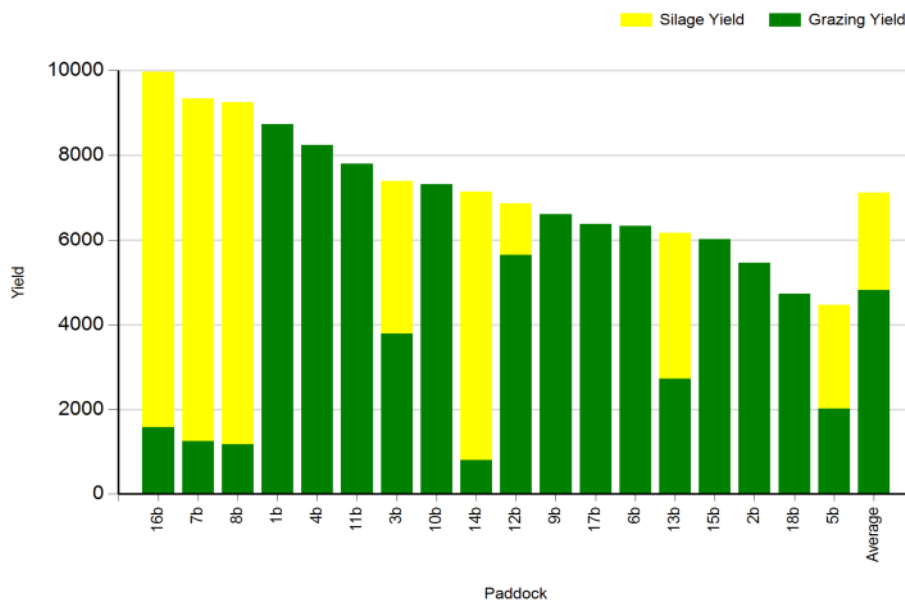

Curtins Farm Walk Notes 26-06-17

Farm Details:

Area available 48 ha

Farm Cover 655 kg/DM/Ha (167kg DM /cow)

Growth rate has averaged 57 kg/DM/ha per day.

Demand is 67 kg DM / ha/day

Supplement: Concentrate 0.2 kgs /cow/day.

Grass Supply

Growth rate was 57 kg DM/ha per day and demand was set at 67 kg DM/ha. Growth has slowed up with the dry conditions. Average farm cover (AFC) is 655 kg DM/ha and cover / cow is 167kg DM/. We are currently grazing covers of 1300-1400 kg DM/ha. We have four paddocks taken out as surplus. Target Pre-grazing yield is 1333 kg DM/ha and we are allocating 17 kg DM of grass, and 0.2 kg of concentrate.

Annual Tonnage 26/06/2017

Grazing conditions

Ground conditions are excellent. Post grazing residuals are on target (<4.0 cm) and are easy to achieve when grazing covers of 1300-1400 kg DM/Ha. We are allocating on a 24-36 hr basis.

Silage

We cut 10% of the area on the 11th of May. This area was skipped in the first rotation. It yielded 6 bales to the acre. First cut silage was cut on the 30th of May; this yielded 13 bales to the acre. We now have 60% of our winter forage conserved. We have closed 22% of our area (>1800kgs DM/ Ha) which we will cut in three to four weeks as 2nd cut silage.