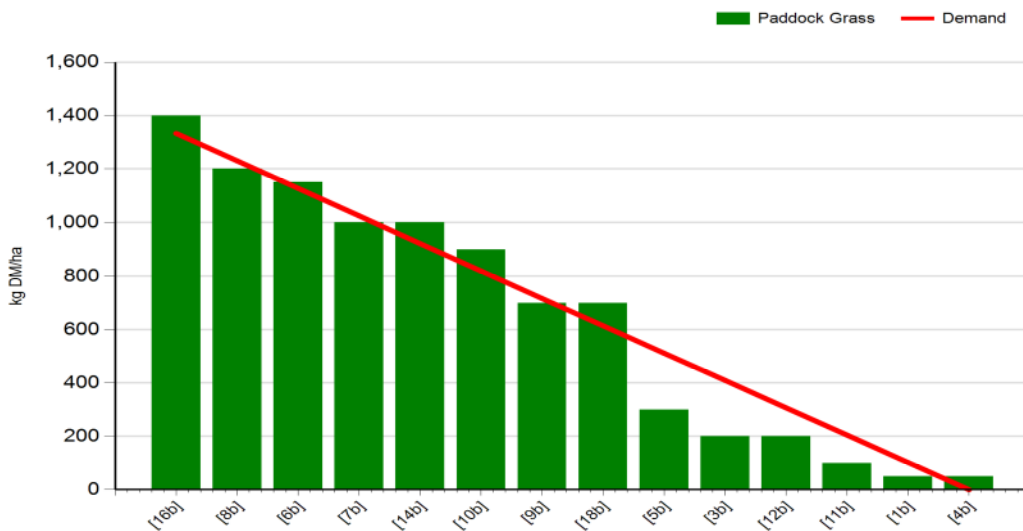

Curtins Farm Walk Notes 26-06-17

Farm Details:

Area available 48 ha

Farm Cover 655 kg/DM/Ha (167kg DM /cow)

Growth rate has averaged 57 kg/DM/ha per day.

Demand is 67 kg DM / ha/day

Supplement: Concentrate 0.2 kgs /cow/day.

Grass Supply

Growth rate was 57 kg DM/ha per day and demand was set at 67 kg DM/ha. Growth has slowed up with the dry conditions. Average farm cover (AFC) is 655 kg DM/ha and cover / cow is 167kg DM/. We are currently grazing covers of 1300-1400 kg DM/ha. We have four paddocks taken out as surplus. Target Pre-grazing yield is 1333 kg DM/ha and we are allocating 17 kg DM of grass, and 0.2 kg of concentrate.

Silage

We cut 10% of the area on the 11th of May. This area was skipped in the first rotation. It yielded 6 bales to the acre. First cut silage was cut on the 30th of May; this yielded 13 bales to the acre. We now have 60% of our winter forage conserved. We have closed 22% of our area (>1800kgs DM/ Ha) which we will cut in three to four weeks as 2nd cut silage.