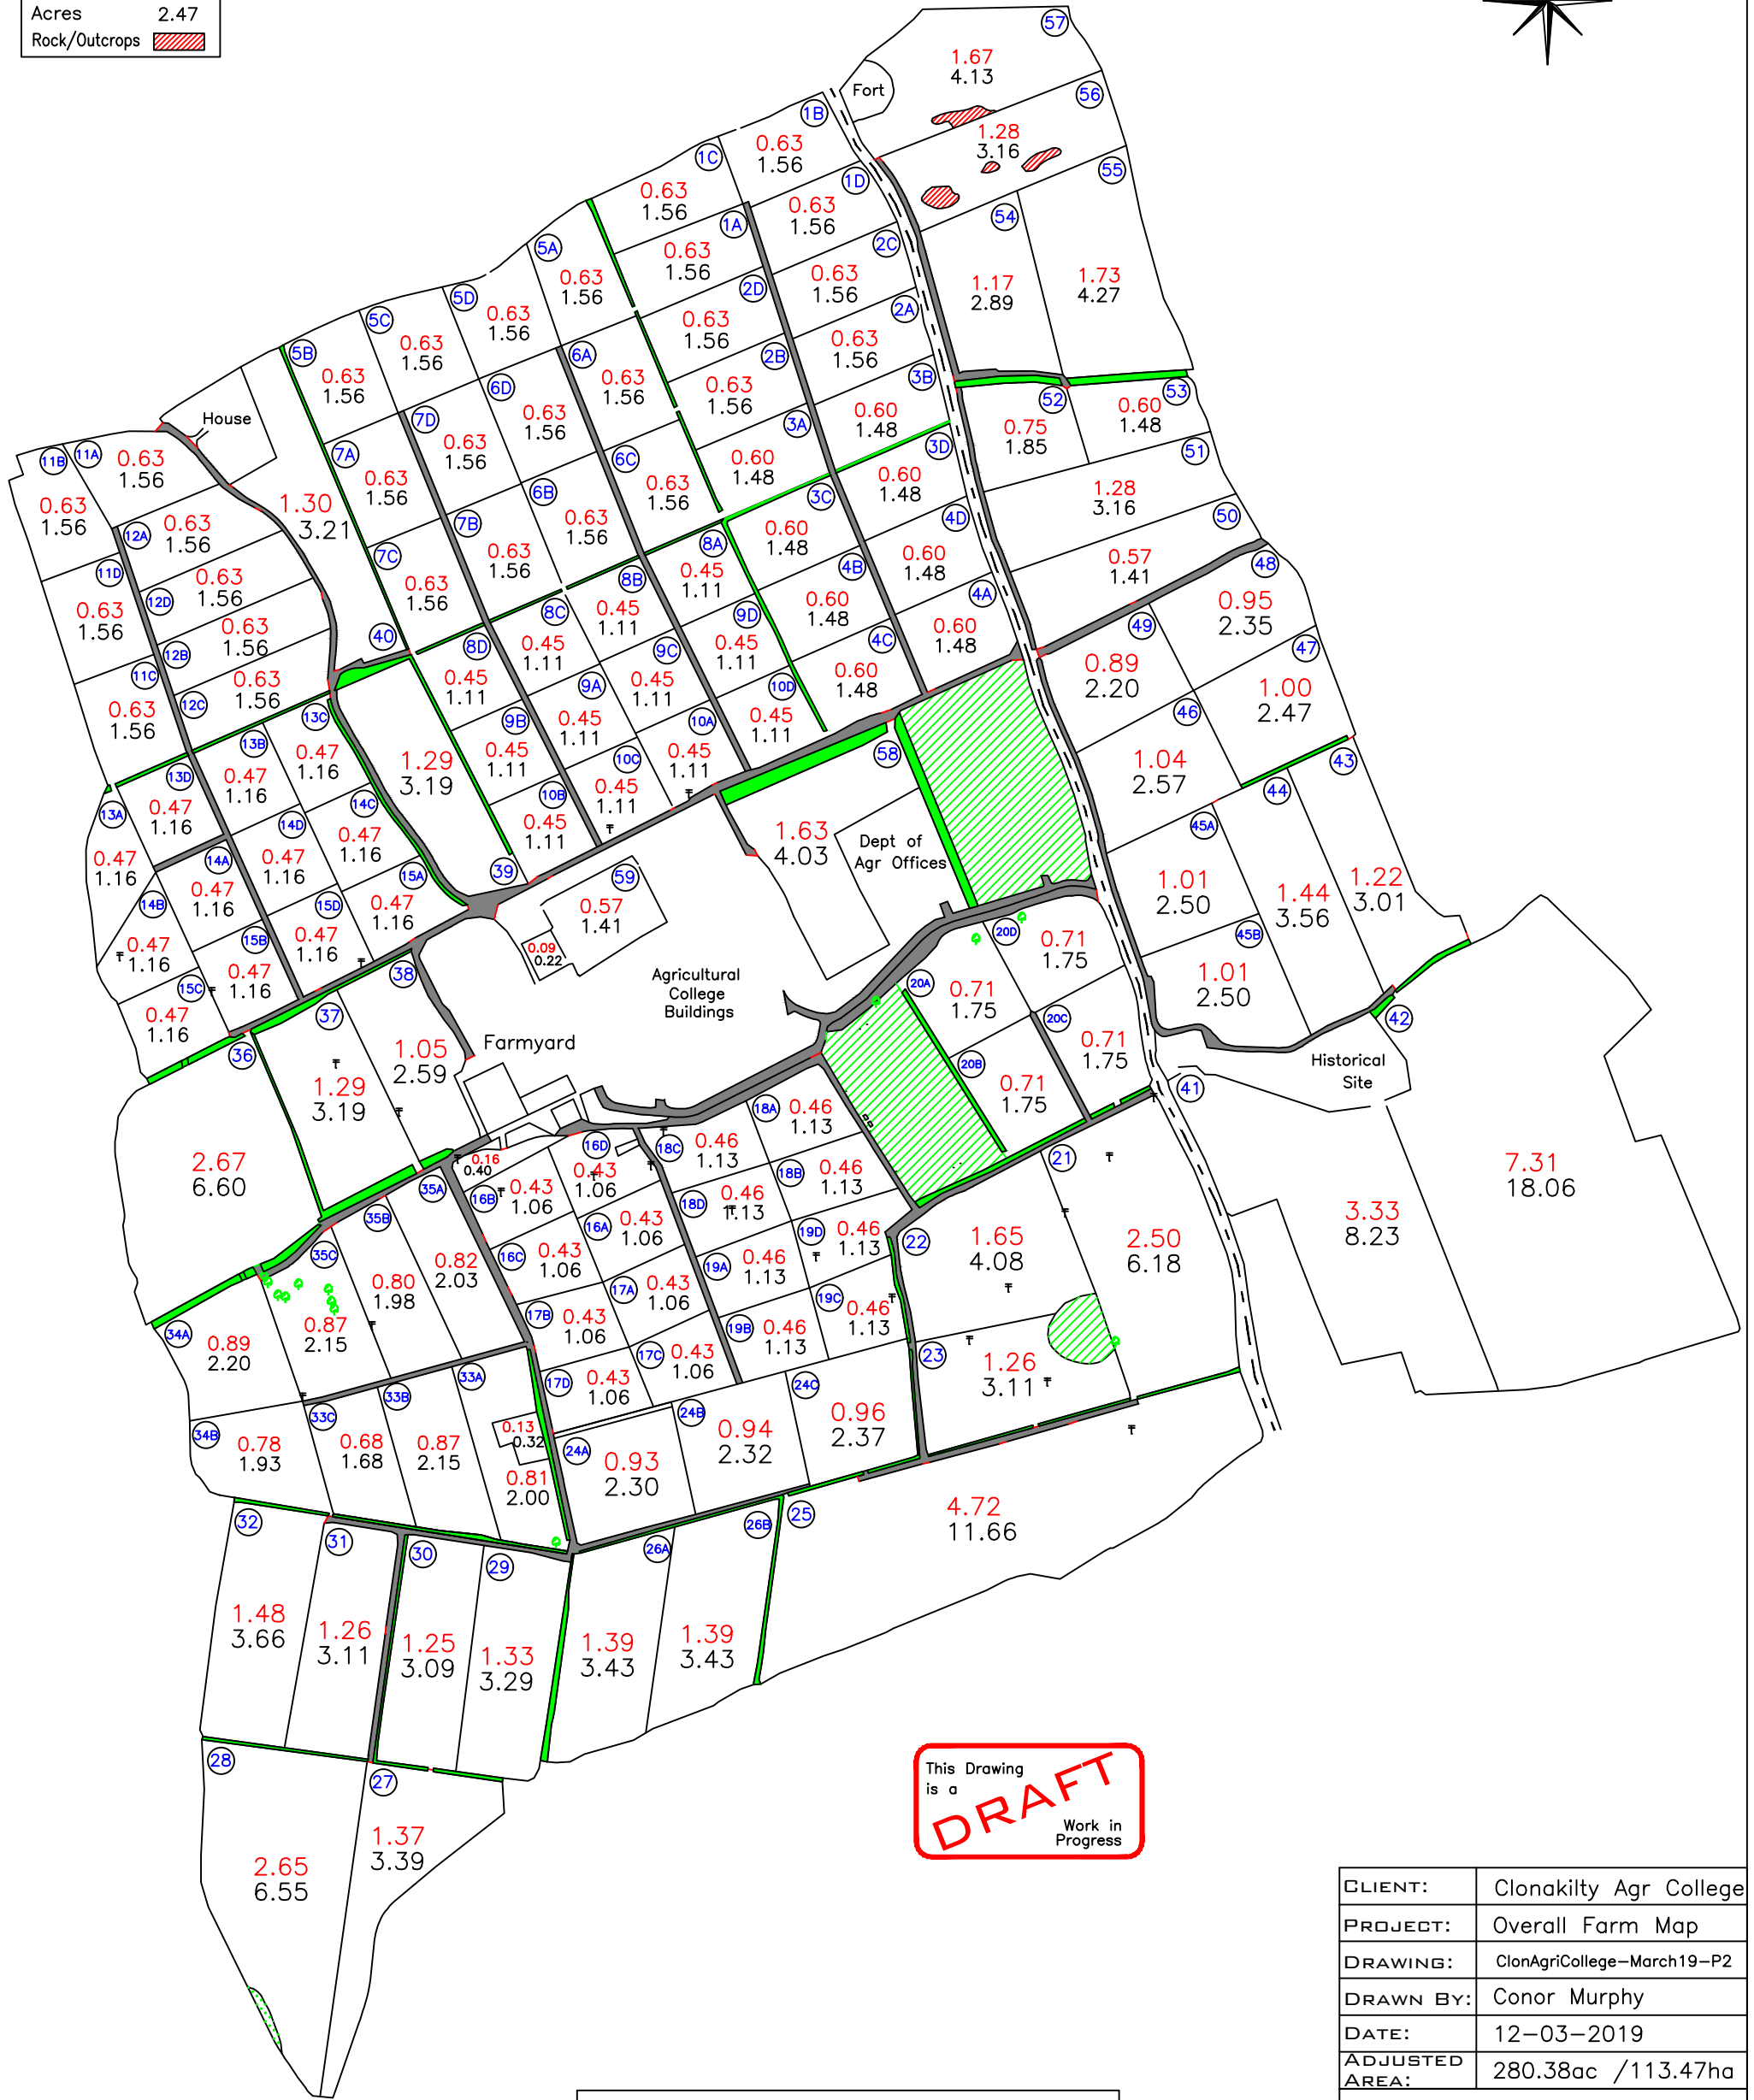

Index	
Trees	
Drains	
Ditch	
ESB Poles	
Hectares	1.00
Acres	2.47
Rock/Outcrops	

This Drawing  
is a  
**DRAFT**  
Work in  
Progress

CLIENT:	Clonakilty Agr College
PROJECT:	Overall Farm Map
DRAWING:	ClonAgriCollege-March19-P2
DRAWN BY:	Conor Murphy
DATE:	12-03-2019
ADJUSTED AREA:	280.38ac /113.47ha