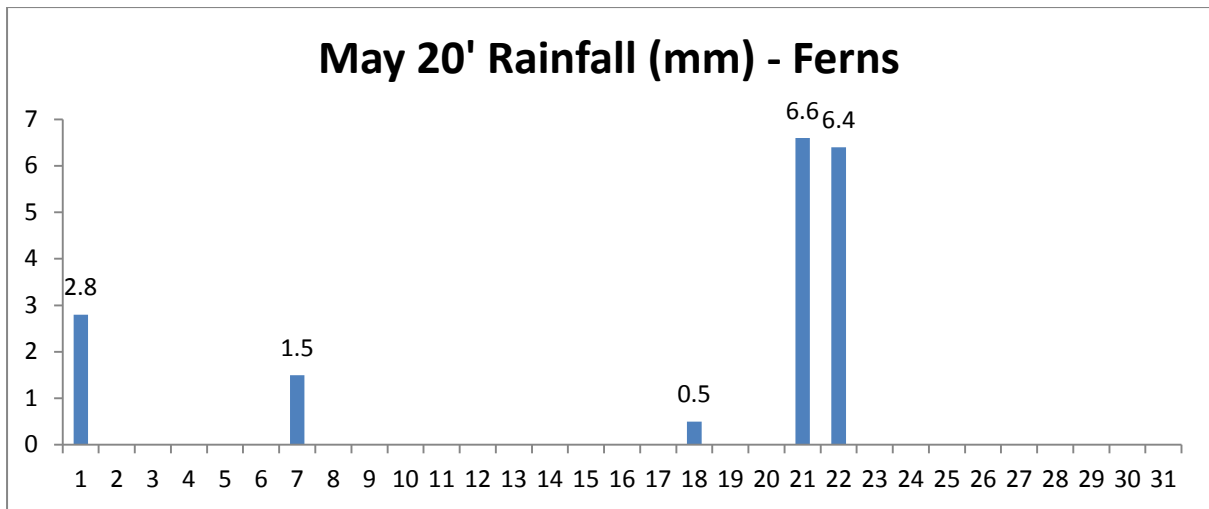

Total Rainfall – May 2020

Total May rainfall: **17.8 mm**. 30 year average rainfall for May: **55.7 mm**

Total May rainfall: **11.7 mm**. 30 year average rainfall for May: **60.2 mm**

Total May rainfall: **11.7 mm**. 30 year average rainfall: **53.6 mm**

Total Rainfall – May 2020

Total May rainfall: **18.7 mm**. 30 year average rainfall: **55.7 mm**