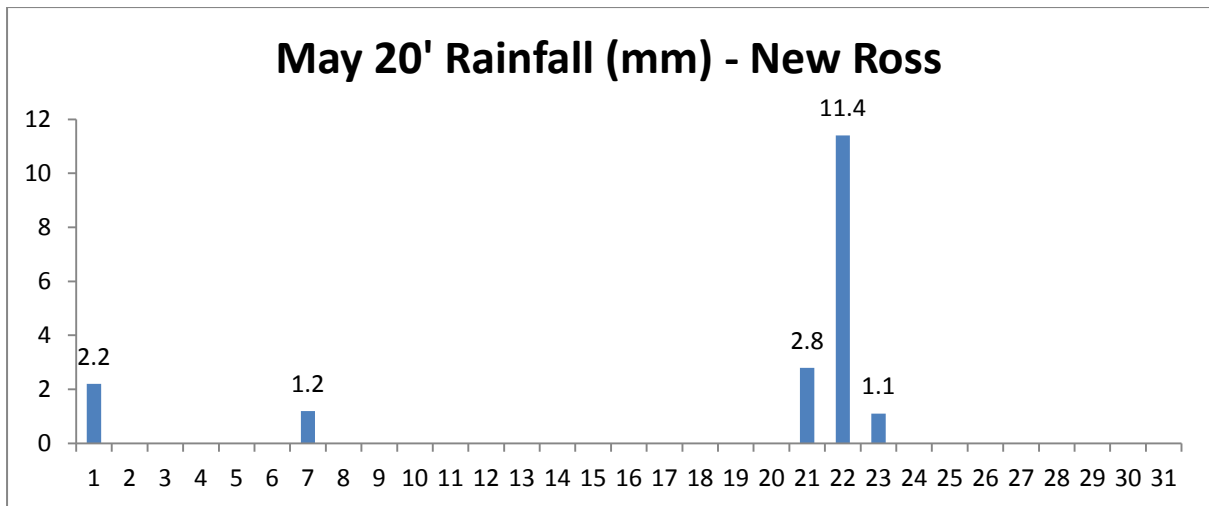

Total Rainfall – May 2020

Total May rainfall: **17.8 mm**. 30 year average rainfall for May: **55.7 mm**

Total May rainfall: **11.7 mm**. 30 year average rainfall for May: **60.2 mm**

Total May rainfall: **11.7 mm**. 30 year average rainfall: **53.6 mm**

Total Rainfall – May 2020

Total May rainfall: **18.7 mm**. 30 year average rainfall: **55.7 mm**