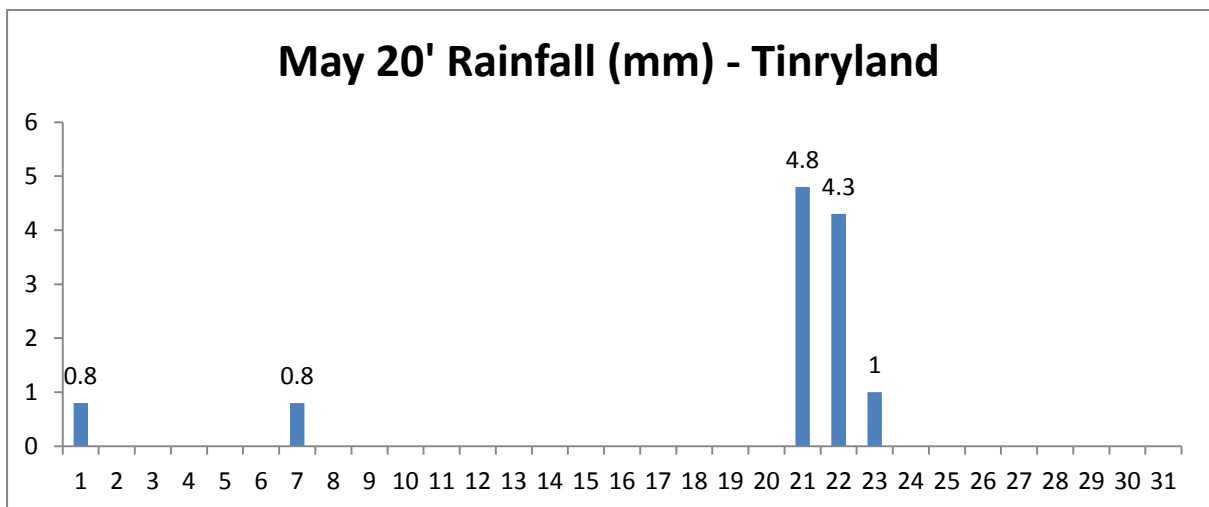

Total Rainfall – May 2020

Total May rainfall: **17.8 mm**. 30 year average rainfall for May: **55.7 mm**

Total May rainfall: **11.7 mm**. 30 year average rainfall for May: **60.2 mm**

Total May rainfall: **11.7 mm**. 30 year average rainfall: **53.6 mm**

Total Rainfall – May 2020

Total May rainfall: **18.7 mm**. 30 year average rainfall: **55.7 mm**