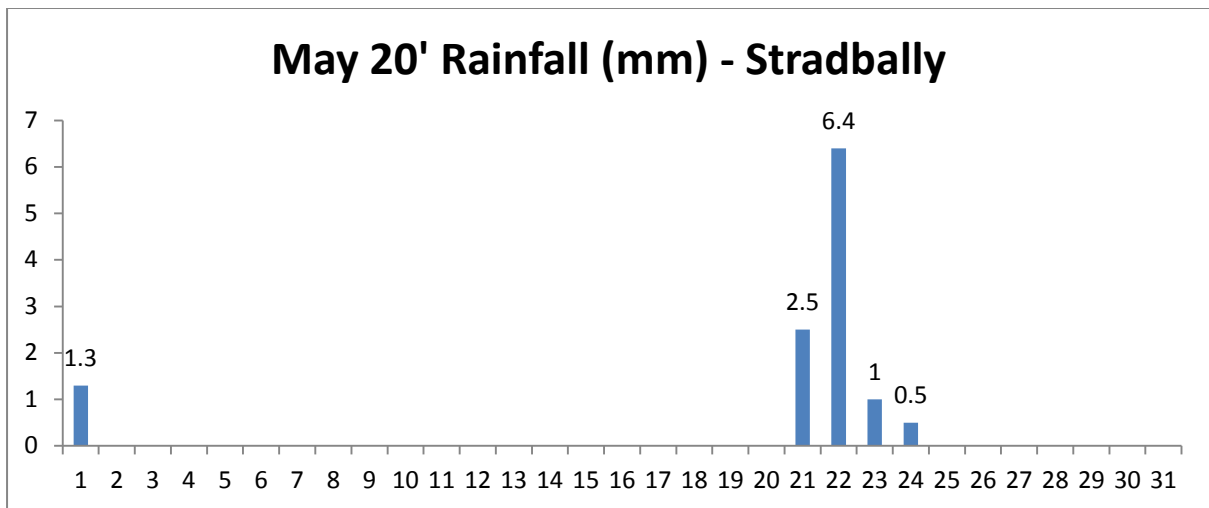

Total Rainfall – May 2020

Total May rainfall: **17.8 mm**. 30 year average rainfall for May: **55.7 mm**

Total May rainfall: **11.7 mm**. 30 year average rainfall for May: **60.2 mm**

Total May rainfall: **11.7 mm**. 30 year average rainfall: **53.6 mm**

Total Rainfall – May 2020

Total May rainfall: **18.7 mm**. 30 year average rainfall: **55.7 mm**