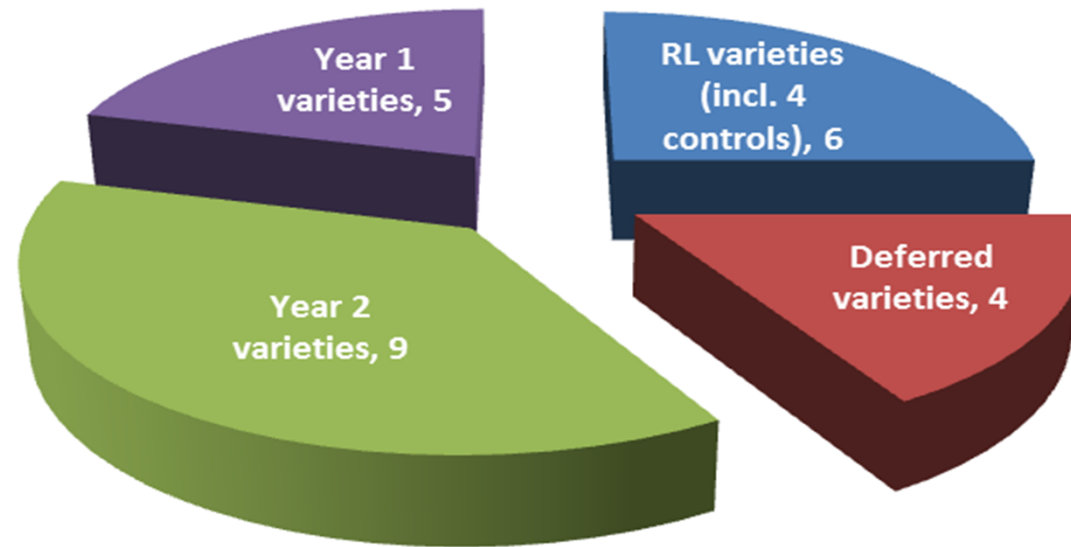

Irish National List/Recommended List Perennial Ryegrass Variety Trials

PPI Information Meeting
Teagasc, Moorepark
16th July 2015

Department of
**Agriculture,
Food and the Marine**

An Roinn
**Talmhaíochta,
Bia agus Mara**

David Cummins & John Claffey

www.agriculture.gov.ie

Contents of Presentation

- ✓ Update on Perennial Ryegrass sowings in 2015

Trials sown in 2015

2015 Sowings

- ✓ Athenry, Co. Galway
 - ✓ Backweston, Co. Kildare
 - ✓ Raphoe, Co. Donegal
 - ✓ Kildalton, Co. Kilkenny
 - ✓ Moorepark, Co. Cork
-
- All varieties at all sites
 - Not all cutting protocols at all sites

Trials sown in 2015

- ✓ Trials sown end May/early June
- ✓ 24 Intermediate Varieties
- ✓ 27 Late Varieties
- ✓ Harvest Year 1 = 2016
- ✓ Harvest Year 2 = 2017

Breakdown of 2015 Intermediate Trial (24 varieties)