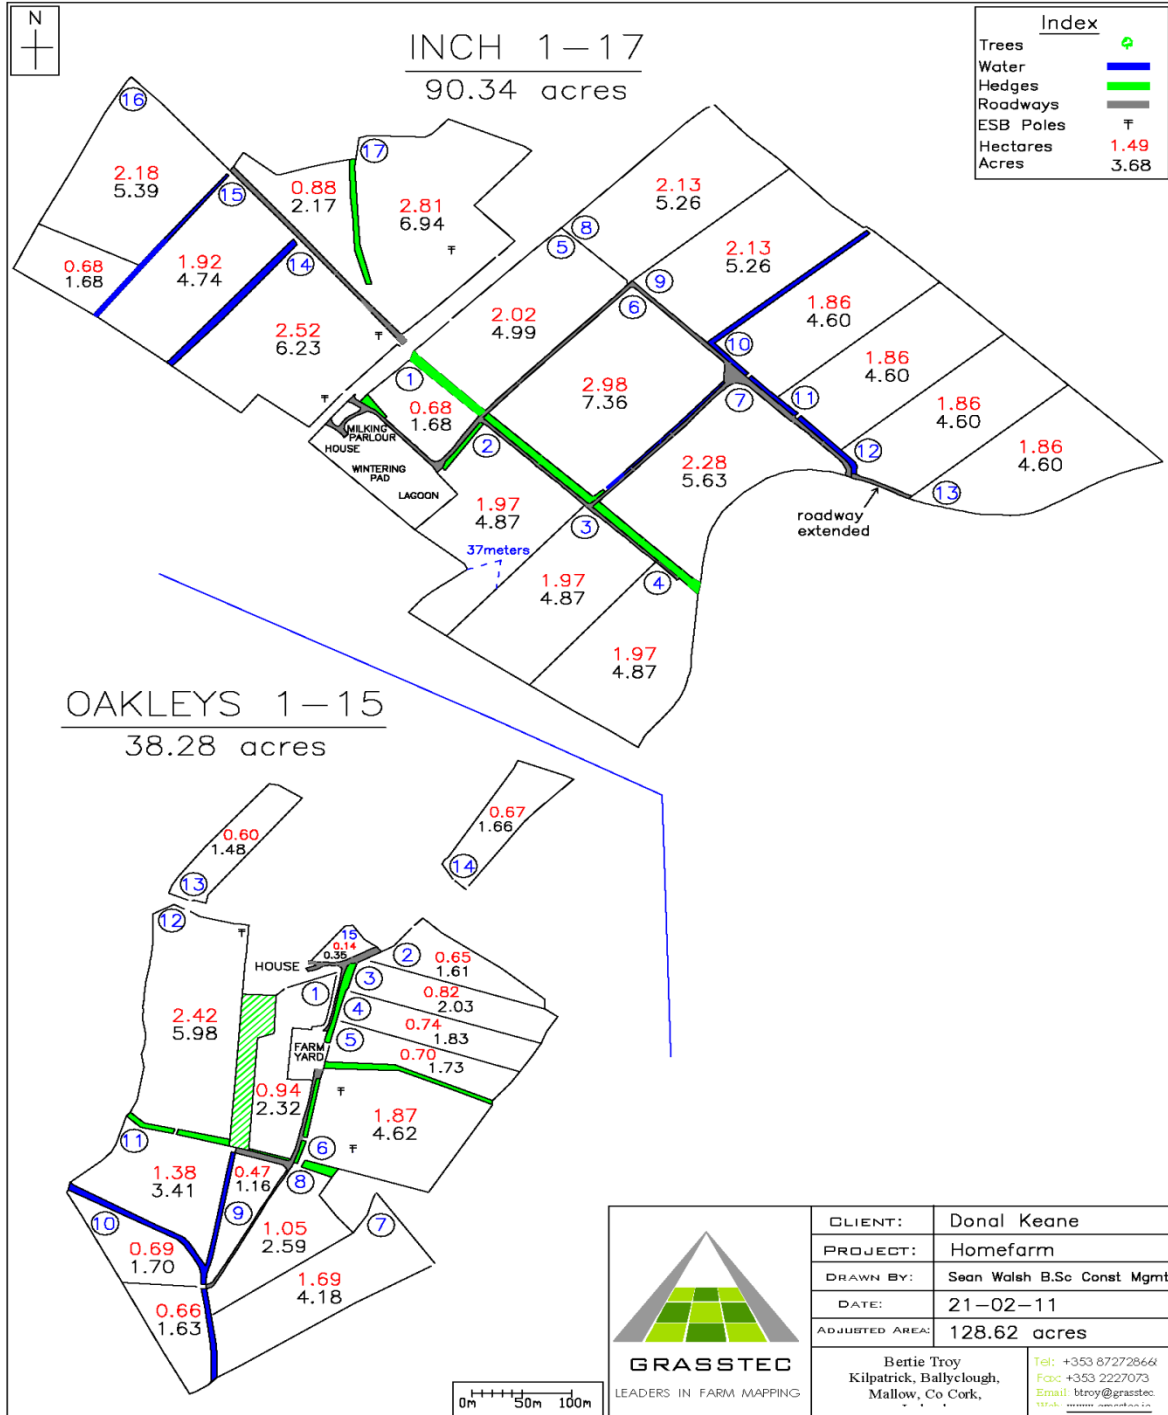

Listowel:

This farm has peat soils and is located at Lisselton near Listowel, Co. Kerry. The farm was purchased over 20 years ago and a dairy herd established.

Teagasc Advisor: John Paul Lenihan +353 (0)68 24233

Table 1: Farm performance

	Herd Size	Stocking Rate (MP)	Area (MP)	EBI	EBI Fertility	6 week calving %
2011	79	2.79	28.3	61	26	61
2012	78	2.76	28.3	114	75	67
2013	82	2.9	28.3	135	81	66
2014	85	3	28.3	147	81	68
2015	87	3.1	28.1	157	80	67
2016	92	2.63	35	88	27	81
2017	95	3.04	31.3	111	33	85
2018	93	2.97	31.3	122	35	71
2019	89	2.84	31.3	140	46	84

Table2: Farm Outputs

	Milk Solids	Gross Output	Gross Output	Total Cost	Total Cost	Net Margin	Net margin
	Kg/Ha	€/Ha	c /litre	€/Ha	c /litre	€/Ha	c/litre
2011	1220	4150	35.9	2047	18.4	2103	17.5
2012	1062	3820	34.7	2439	23.9	1381	10.8
2013	1174	4618	40.1	2914	27.0	1704	13.1
2014	1229	4845	39.5	2789	24.3	2056	15.2
2015	1283	4120	35.1	2606	24.0	1514	11.1
2016	1048	3208	30.6	2280	23.0	928	7.6
2017	1291	4744	42.1	2301	20.4	2442	21.7
2018	1391	5002	37.7	3320	25.1	1683	12.7
2019	141	4792	36.6	3350	25.6	1442	11.0

Table 3: Grass Production

Grass Production	Start Grazing	End Grazing	Total Grown (Tonnes)
2013			9.3
2015			12.5
2016			11.1
2017	08th Feb	8th Nov	14.7
2018	15 th Feb	1st Nov	13.4
2019	22nd Feb	29th OCT	14.5