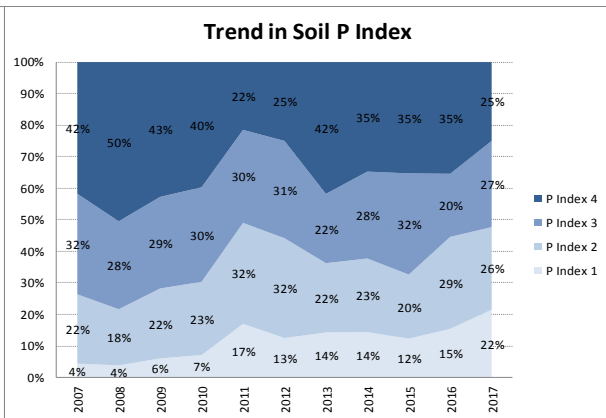

County	Carlow
Year	2017
Enterprise	All Farms
Number of Samples	740

County	Carlow
Year	2017
Enterprise	Dairy
Number of Samples	172

County	Carlow
Year	2017
Enterprise	Drystock
Number of Samples	396

County	Carlow
Year	2017
Enterprise	Tillage
Number of Samples	165