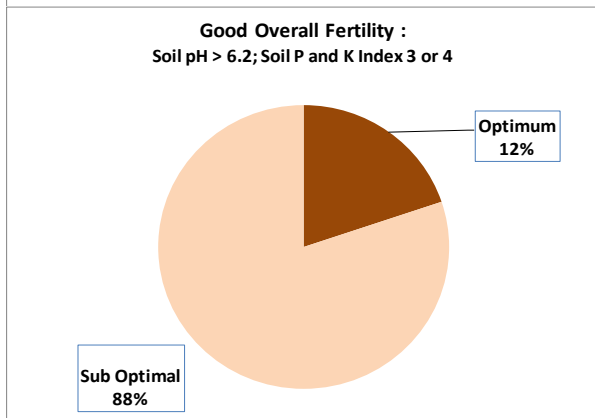

County	Carlow
Year	2017
Enterprise	All Farms
Number of Samples	740

County	Carlow
Year	2017
Enterprise	Dairy
Number of Samples	172

County	Carlow
Year	2017
Enterprise	Drystock
Number of Samples	396

County	Carlow
Year	2017
Enterprise	Tillage
Number of Samples	165