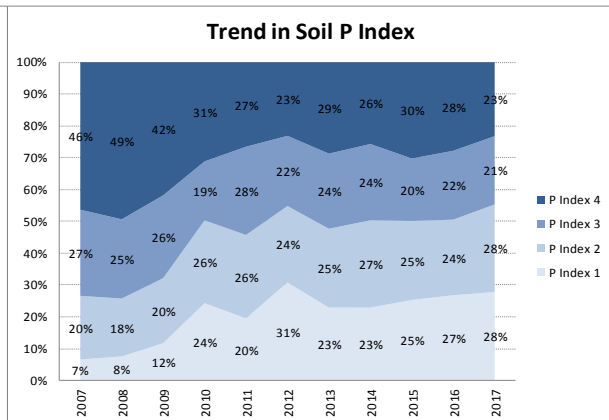

County	Carlow
Year	2017
Enterprise	All Farms
Number of Samples	740

County	Carlow
Year	2017
Enterprise	Dairy
Number of Samples	172

County	Carlow
Year	2017
Enterprise	Drystock
Number of Samples	396

County	Carlow
Year	2017
Enterprise	Tillage
Number of Samples	165