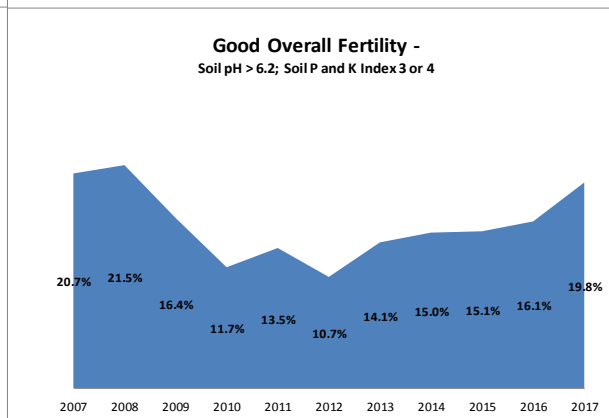

County	Carlow
Year	2017
Enterprise	All Farms
Number of Samples	740

County	Carlow
Year	2017
Enterprise	Dairy
Number of Samples	172

County	Carlow
Year	2017
Enterprise	Drystock
Number of Samples	396

County	Carlow
Year	2017
Enterprise	Tillage
Number of Samples	165