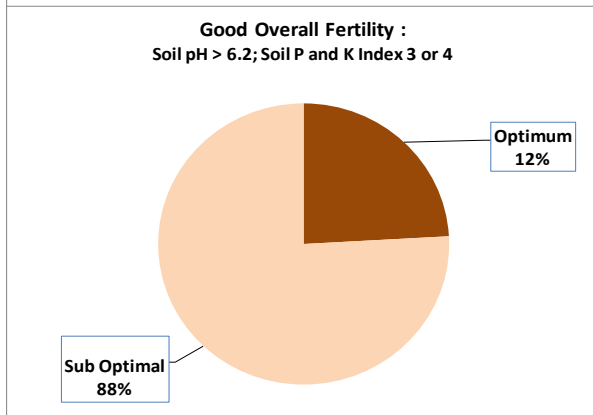

County	Carlow
Year	2017
Enterprise	All Farms
Number of Samples	740

County	Carlow
Year	2017
Enterprise	Dairy
Number of Samples	172

County	Carlow
Year	2017
Enterprise	Drystock
Number of Samples	396

County	Carlow
Year	2017
Enterprise	Tillage
Number of Samples	165