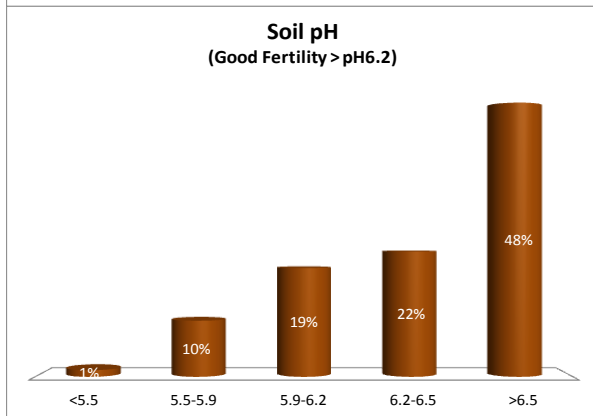

County	Carlow
Year	2017
Enterprise	All Farms
Number of Samples	740

County	Carlow
Year	2017
Enterprise	Dairy
Number of Samples	172

County	Carlow
Year	2017
Enterprise	Drystock
Number of Samples	396

County	Carlow
Year	2017
Enterprise	Tillage
Number of Samples	165