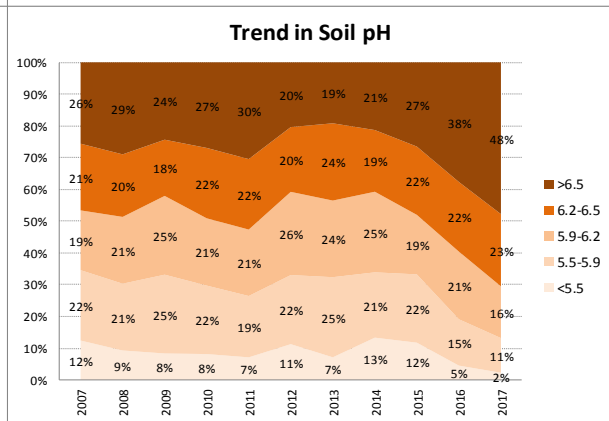

County	Carlow
Year	2017
Enterprise	All Farms
Number of Samples	740

County	Carlow
Year	2017
Enterprise	Dairy
Number of Samples	172

County	Carlow
Year	2017
Enterprise	Drystock
Number of Samples	396

County	Carlow
Year	2017
Enterprise	Tillage
Number of Samples	165