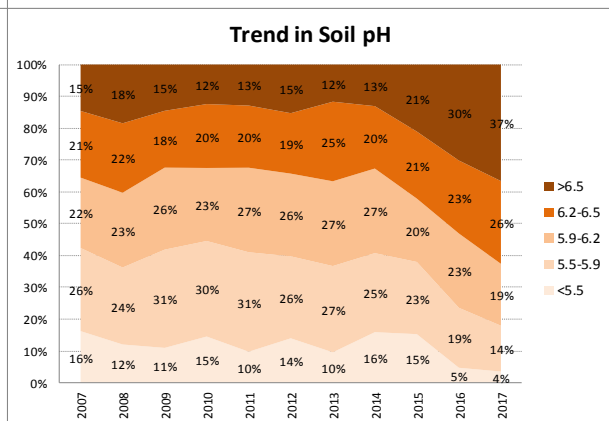

County	Carlow
Year	2017
Enterprise	All Farms
Number of Samples	740

County	Carlow
Year	2017
Enterprise	Dairy
Number of Samples	172

County	Carlow
Year	2017
Enterprise	Drystock
Number of Samples	396

County	Carlow
Year	2017
Enterprise	Tillage
Number of Samples	165