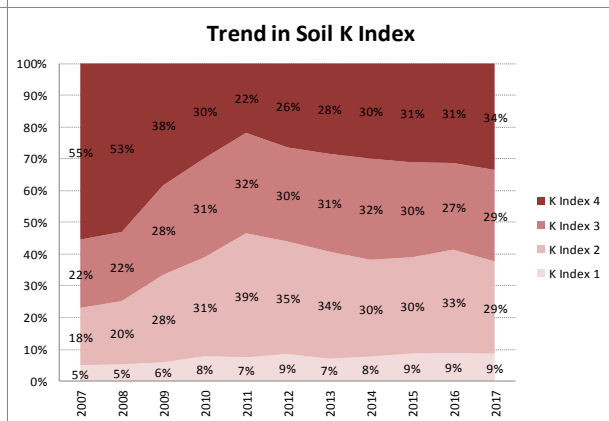

County	Carlow
Year	2017
Enterprise	All Farms
Number of Samples	740

County	Carlow
Year	2017
Enterprise	Dairy
Number of Samples	172

County	Carlow
Year	2017
Enterprise	Drystock
Number of Samples	396

County	Carlow
Year	2017
Enterprise	Tillage
Number of Samples	165