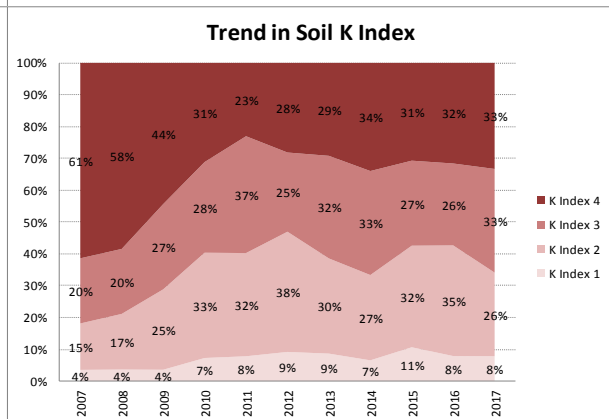

County	Carlow
Year	2017
Enterprise	All Farms
Number of Samples	740

County	Carlow
Year	2017
Enterprise	Dairy
Number of Samples	172

County	Carlow
Year	2017
Enterprise	Drystock
Number of Samples	396

County	Carlow
Year	2017
Enterprise	Tillage
Number of Samples	165