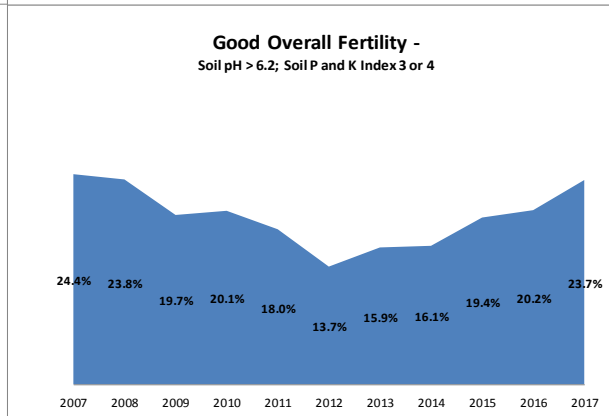

County	Carlow
Year	2017
Enterprise	All Farms
Number of Samples	740

County	Carlow
Year	2017
Enterprise	Dairy
Number of Samples	172

County	Carlow
Year	2017
Enterprise	Drystock
Number of Samples	396

County	Carlow
Year	2017
Enterprise	Tillage
Number of Samples	165