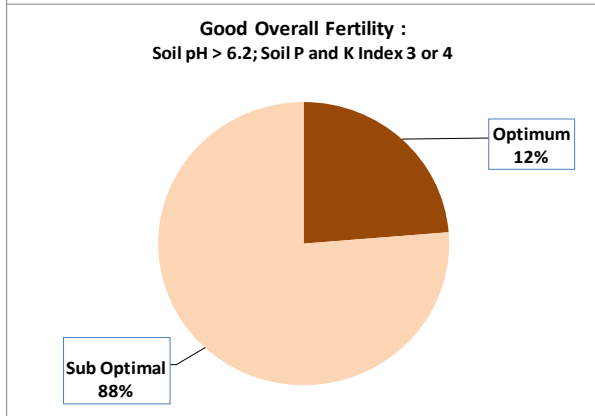

County	Carlow
Year	2017
Enterprise	All Farms
Number of Samples	740

County	Carlow
Year	2017
Enterprise	Dairy
Number of Samples	172

County	Carlow
Year	2017
Enterprise	Drystock
Number of Samples	396

County	Carlow
Year	2017
Enterprise	Tillage
Number of Samples	165