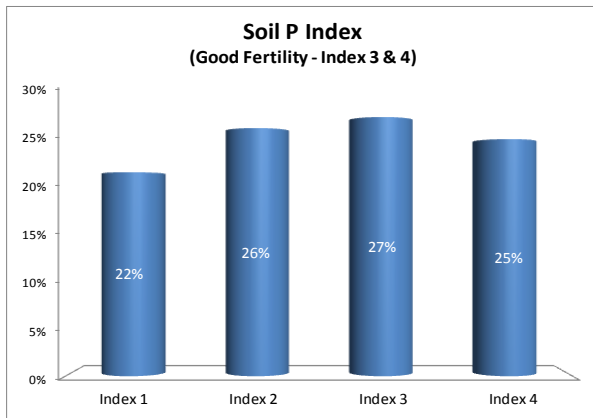

County	Carlow
Year	2017
Enterprise	All Farms
Number of Samples	740

County	Carlow
Year	2017
Enterprise	Dairy
Number of Samples	172

County	Carlow
Year	2017
Enterprise	Drystock
Number of Samples	396

County	Carlow
Year	2017
Enterprise	Tillage
Number of Samples	165