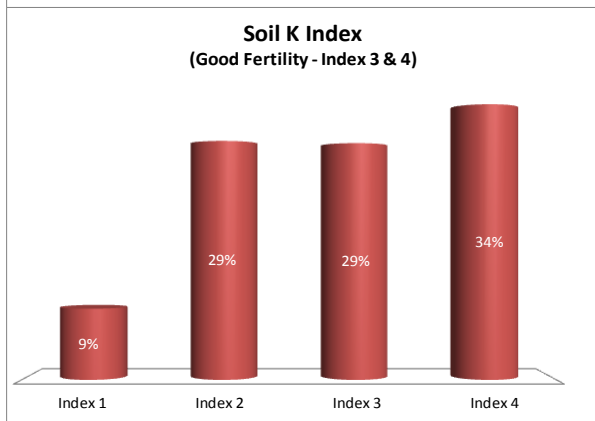

County	Carlow
Year	2017
Enterprise	All Farms
Number of Samples	740

County	Carlow
Year	2017
Enterprise	Dairy
Number of Samples	172

County	Carlow
Year	2017
Enterprise	Drystock
Number of Samples	396

County	Carlow
Year	2017
Enterprise	Tillage
Number of Samples	165