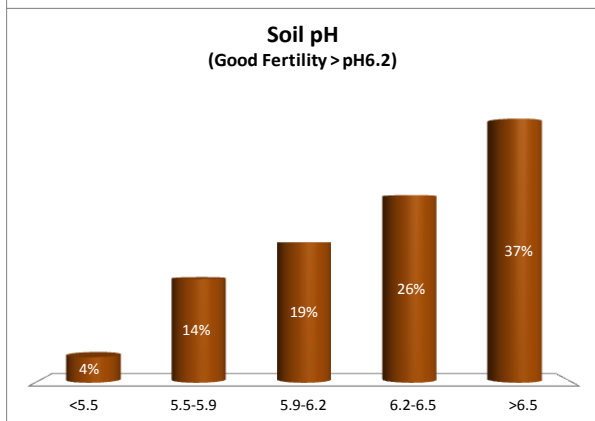

County	Carlow
Year	2017
Enterprise	All Farms
Number of Samples	740

County	Carlow
Year	2017
Enterprise	Dairy
Number of Samples	172

County	Carlow
Year	2017
Enterprise	Drystock
Number of Samples	396

County	Carlow
Year	2017
Enterprise	Tillage
Number of Samples	165