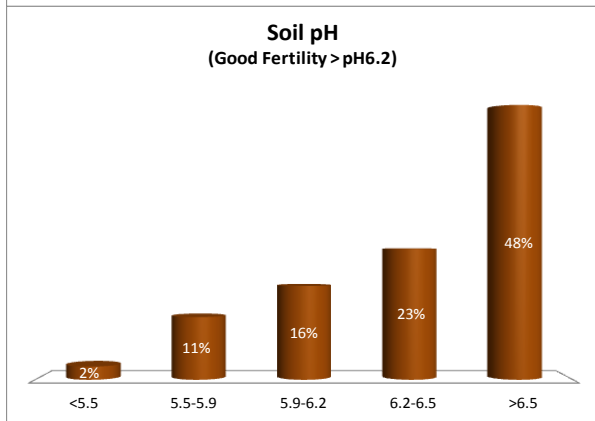

County	Carlow
Year	2017
Enterprise	All Farms
Number of Samples	740

County	Carlow
Year	2017
Enterprise	Dairy
Number of Samples	172

County	Carlow
Year	2017
Enterprise	Drystock
Number of Samples	396

County	Carlow
Year	2017
Enterprise	Tillage
Number of Samples	165