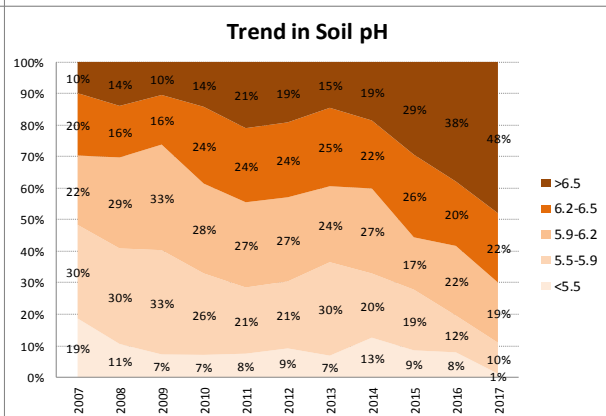

County	Carlow
Year	2017
Enterprise	All Farms
Number of Samples	740

County	Carlow
Year	2017
Enterprise	Dairy
Number of Samples	172

County	Carlow
Year	2017
Enterprise	Drystock
Number of Samples	396

County	Carlow
Year	2017
Enterprise	Tillage
Number of Samples	165