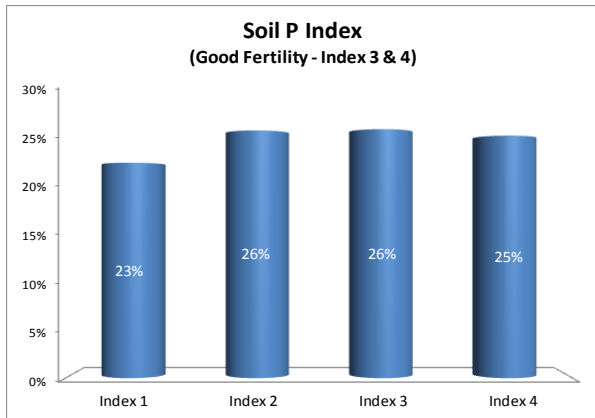

County	Carlow
Year	2017
Enterprise	All Farms
Number of Samples	740

County	Carlow
Year	2017
Enterprise	Dairy
Number of Samples	172

County	Carlow
Year	2017
Enterprise	Drystock
Number of Samples	396

County	Carlow
Year	2017
Enterprise	Tillage
Number of Samples	165