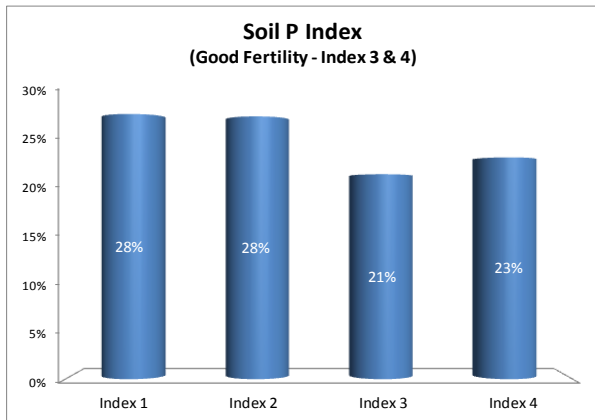

County	Carlow
Year	2017
Enterprise	All Farms
Number of Samples	740

County	Carlow
Year	2017
Enterprise	Dairy
Number of Samples	172

County	Carlow
Year	2017
Enterprise	Drystock
Number of Samples	396

County	Carlow
Year	2017
Enterprise	Tillage
Number of Samples	165