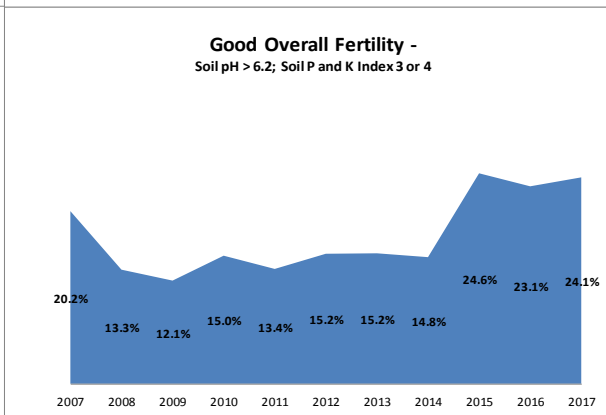

County	Carlow
Year	2017
Enterprise	All Farms
Number of Samples	740

County	Carlow
Year	2017
Enterprise	Dairy
Number of Samples	172

County	Carlow
Year	2017
Enterprise	Drystock
Number of Samples	396

County	Carlow
Year	2017
Enterprise	Tillage
Number of Samples	165