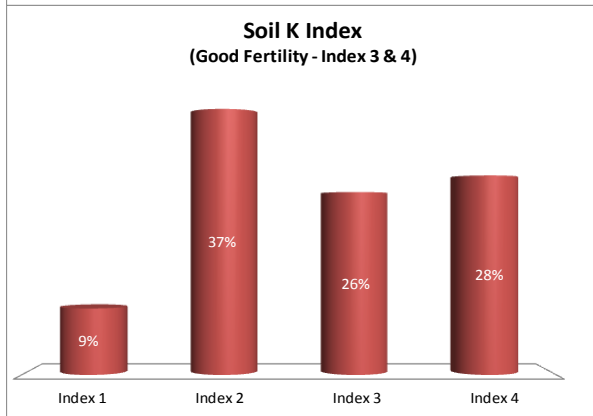

County	Carlow
Year	2017
Enterprise	All Farms
Number of Samples	740

County	Carlow
Year	2017
Enterprise	Dairy
Number of Samples	172

County	Carlow
Year	2017
Enterprise	Drystock
Number of Samples	396

County	Carlow
Year	2017
Enterprise	Tillage
Number of Samples	165