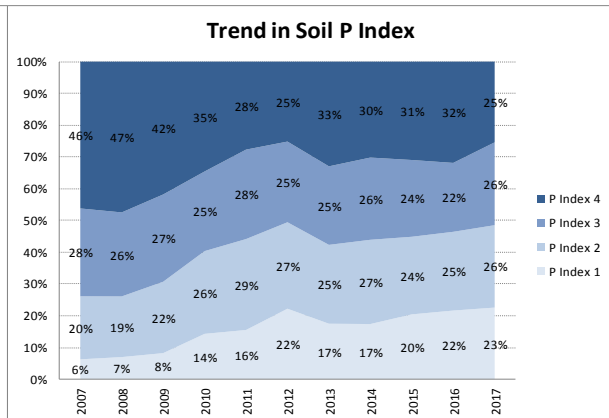

County	Carlow
Year	2017
Enterprise	All Farms
Number of Samples	740

County	Carlow
Year	2017
Enterprise	Dairy
Number of Samples	172

County	Carlow
Year	2017
Enterprise	Drystock
Number of Samples	396

County	Carlow
Year	2017
Enterprise	Tillage
Number of Samples	165