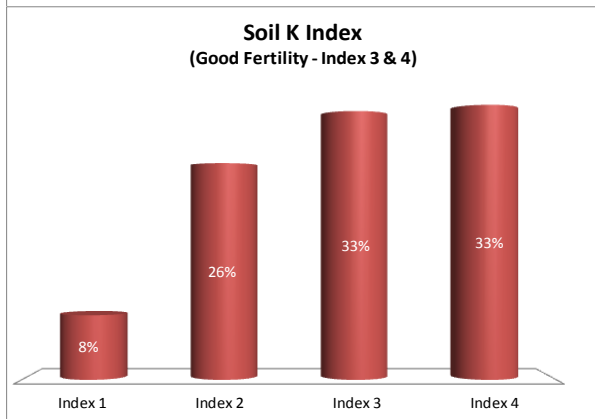

County	Carlow
Year	2017
Enterprise	All Farms
Number of Samples	740

County	Carlow
Year	2017
Enterprise	Dairy
Number of Samples	172

County	Carlow
Year	2017
Enterprise	Drystock
Number of Samples	396

County	Carlow
Year	2017
Enterprise	Tillage
Number of Samples	165