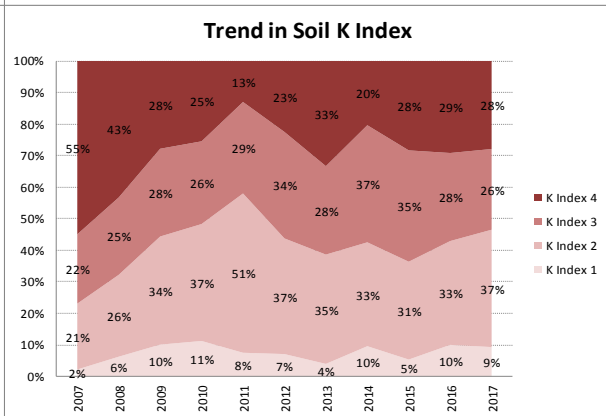

County	Carlow
Year	2017
Enterprise	All Farms
Number of Samples	740

County	Carlow
Year	2017
Enterprise	Dairy
Number of Samples	172

County	Carlow
Year	2017
Enterprise	Drystock
Number of Samples	396

County	Carlow
Year	2017
Enterprise	Tillage
Number of Samples	165