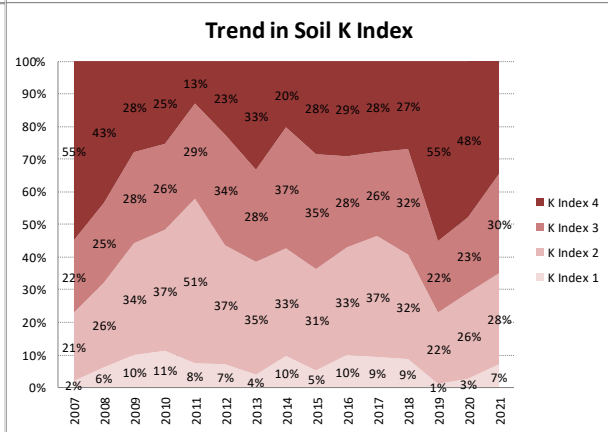

# Soil Analysis Status and Trends

County	Carlow
Year	2021
Enterprise	All Farms
Number of Samples	352

# Soil Analysis Status and Trends

County	Carlow
Year	2021
Enterprise	Dairy
Number of Samples	168