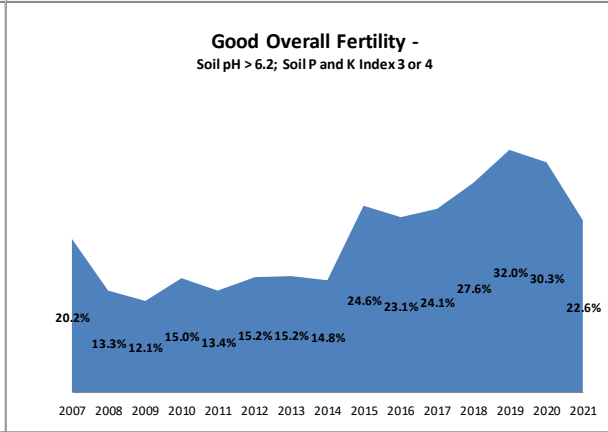

# Soil Analysis Status and Trends

County	Carlow
Year	2021
Enterprise	All Farms
Number of Samples	352

# Soil Analysis Status and Trends

County	Carlow
Year	2021
Enterprise	Dairy
Number of Samples	168