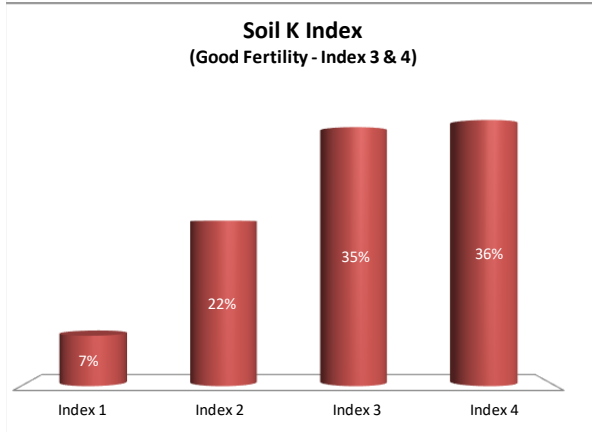

# Soil Analysis Status and Trends

County	Carlow
Year	2021
Enterprise	Dairy
Number of Samples	168

# Soil Analysis Status and Trends

County	Carlow
Year	2021
Enterprise	Drystock
Number of Samples	103