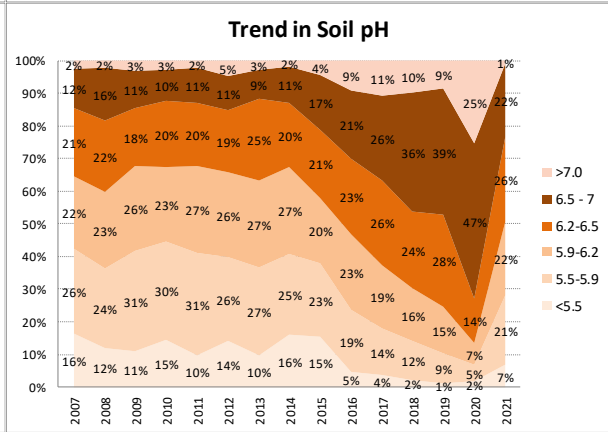

# Soil Analysis Status and Trends

County	Carlow
Year	2021
Enterprise	Dairy
Number of Samples	168

# Soil Analysis Status and Trends

County	Carlow
Year	2021
Enterprise	Drystock
Number of Samples	103