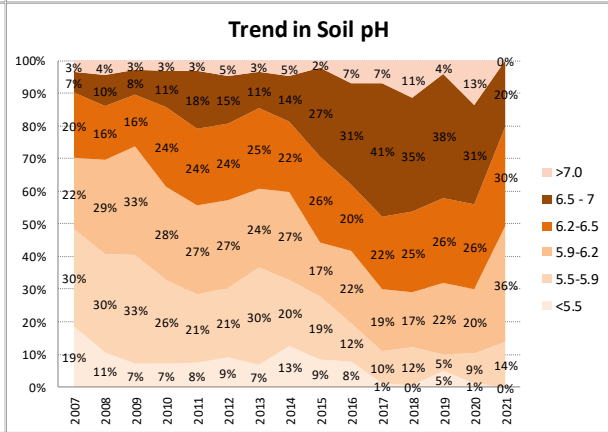

# Soil Analysis Status and Trends

County	Carlow
Year	2021
Enterprise	All Farms
Number of Samples	352

# Soil Analysis Status and Trends

County	Carlow
Year	2021
Enterprise	Dairy
Number of Samples	168