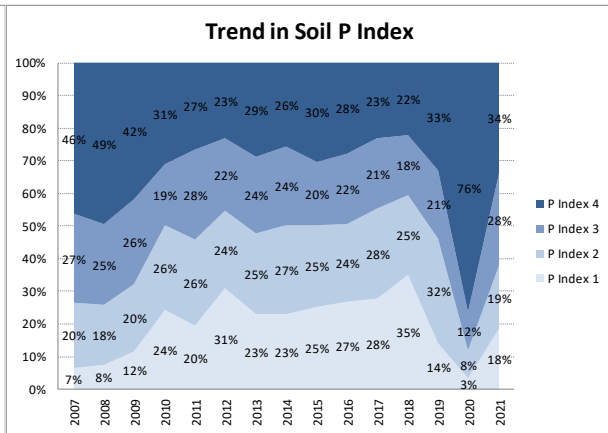

# Soil Analysis Status and Trends

County	Carlow
Year	2021
Enterprise	All Farms
Number of Samples	352

# Soil Analysis Status and Trends

County	Carlow
Year	2021
Enterprise	Dairy
Number of Samples	168

# Soil Analysis Status and Trends

County	Carlow
Year	2021
Enterprise	Drystock
Number of Samples	103