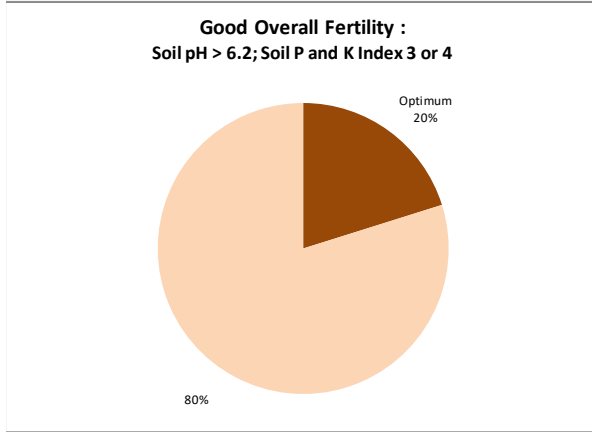

# Soil Analysis Status and Trends

County	Carlow
Year	2021
Enterprise	Dairy
Number of Samples	168

# Soil Analysis Status and Trends

County	Carlow
Year	2021
Enterprise	Drystock
Number of Samples	103