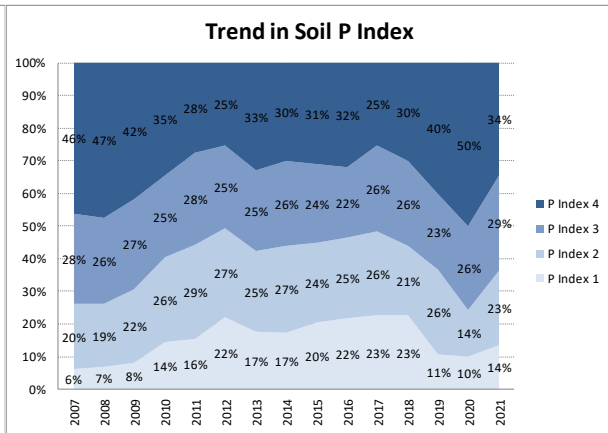

# Soil Analysis Status and Trends

County	Carlow
Year	2021
Enterprise	All Farms
Number of Samples	352

# Soil Analysis Status and Trends

County	Carlow
Year	2021
Enterprise	Dairy
Number of Samples	168