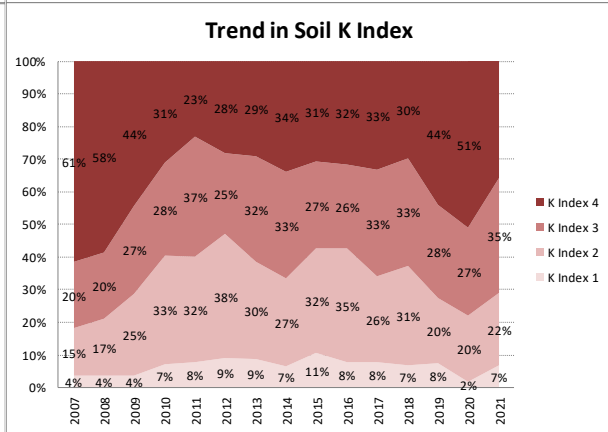

# Soil Analysis Status and Trends

County	Carlow
Year	2021
Enterprise	All Farms
Number of Samples	352

# Soil Analysis Status and Trends

County	Carlow
Year	2021
Enterprise	Dairy
Number of Samples	168

# Soil Analysis Status and Trends

County	Carlow
Year	2021
Enterprise	Drystock
Number of Samples	103