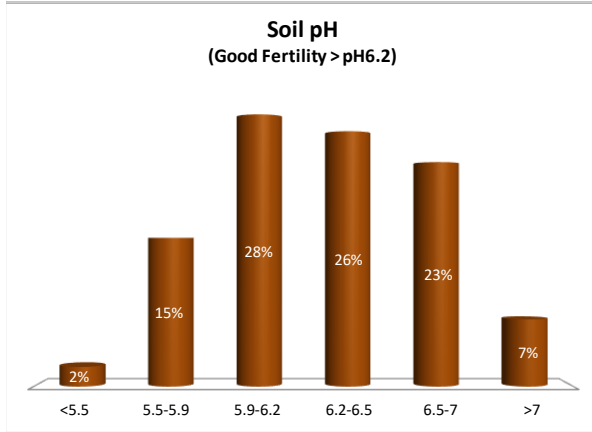

# Soil Analysis Status and Trends

County	Carlow
Year	2021
Enterprise	All Farms
Number of Samples	352