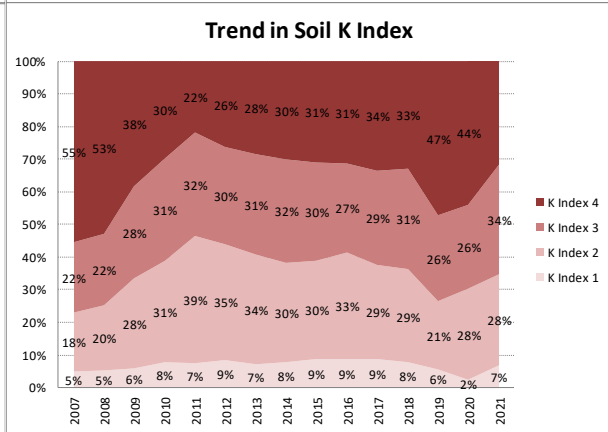

# Soil Analysis Status and Trends

County	Carlow
Year	2021
Enterprise	All Farms
Number of Samples	352

# Soil Analysis Status and Trends

County	Carlow
Year	2021
Enterprise	Dairy
Number of Samples	168