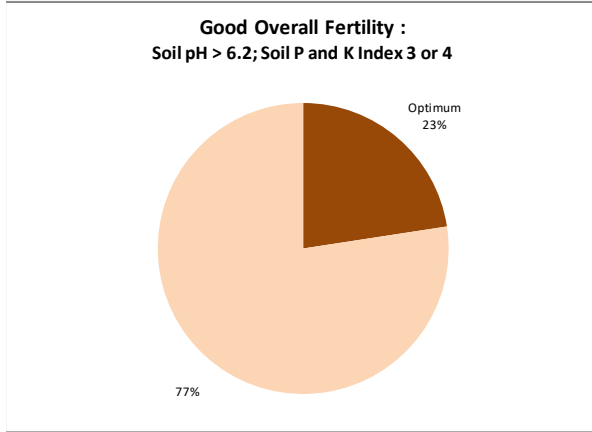

# Soil Analysis Status and Trends

County	Carlow
Year	2021
Enterprise	All Farms
Number of Samples	352

# Soil Analysis Status and Trends

County	Carlow
Year	2021
Enterprise	Dairy
Number of Samples	168