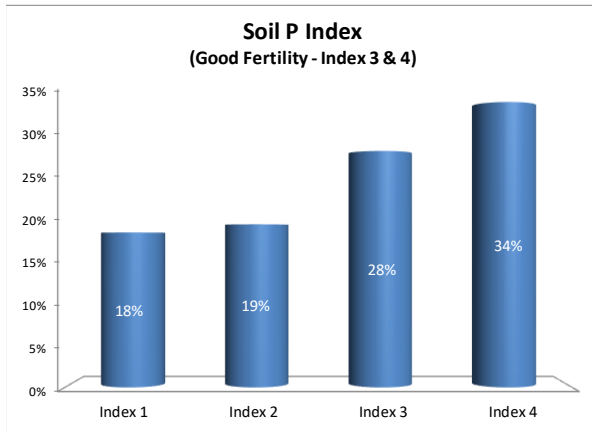

# Soil Analysis Status and Trends

County	Carlow
Year	2021
Enterprise	Dairy
Number of Samples	168

# Soil Analysis Status and Trends

County	Carlow
Year	2021
Enterprise	Drystock
Number of Samples	103