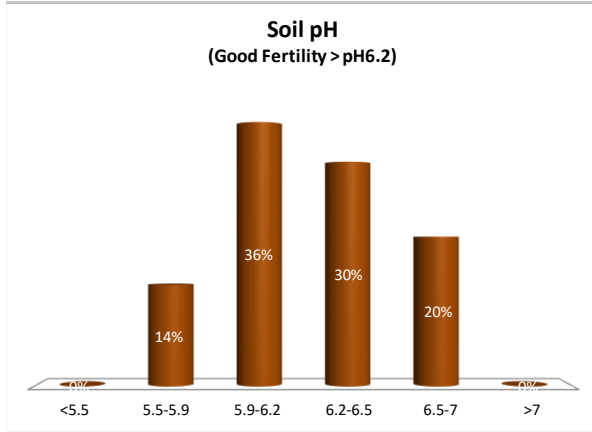

Soil Analysis Status and Trends

County	Carlow
Year	2021
Enterprise	Dairy
Number of Samples	168