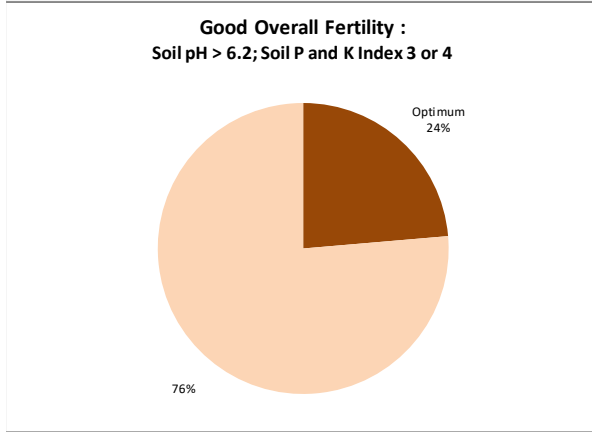

# Soil Analysis Status and Trends

County	Carlow
Year	2021
Enterprise	All Farms
Number of Samples	352

# Soil Analysis Status and Trends

County	Carlow
Year	2021
Enterprise	Dairy
Number of Samples	168