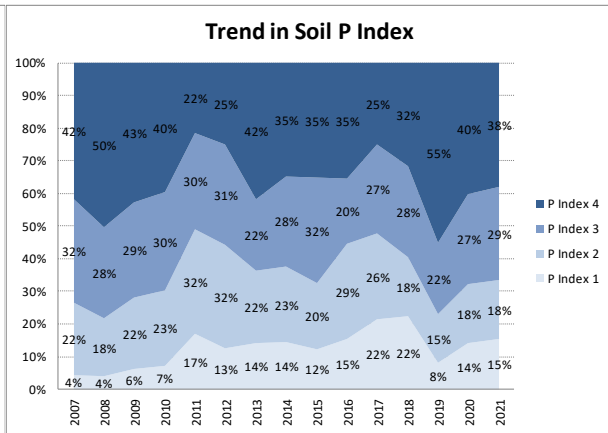

# Soil Analysis Status and Trends

County	Carlow
Year	2021
Enterprise	All Farms
Number of Samples	352

# Soil Analysis Status and Trends

County	Carlow
Year	2021
Enterprise	Dairy
Number of Samples	168