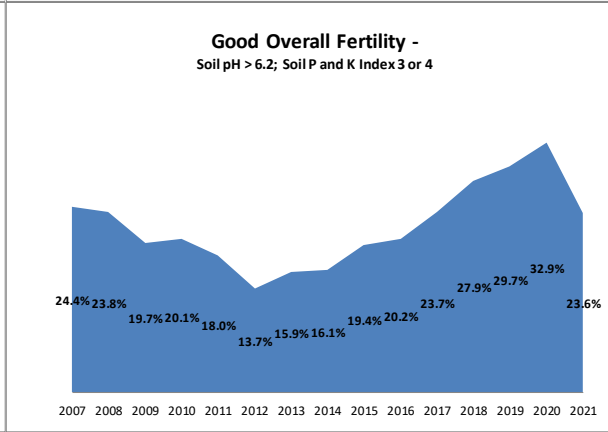

# Soil Analysis Status and Trends

County	Carlow
Year	2021
Enterprise	All Farms
Number of Samples	352

# Soil Analysis Status and Trends

County	Carlow
Year	2021
Enterprise	Dairy
Number of Samples	168