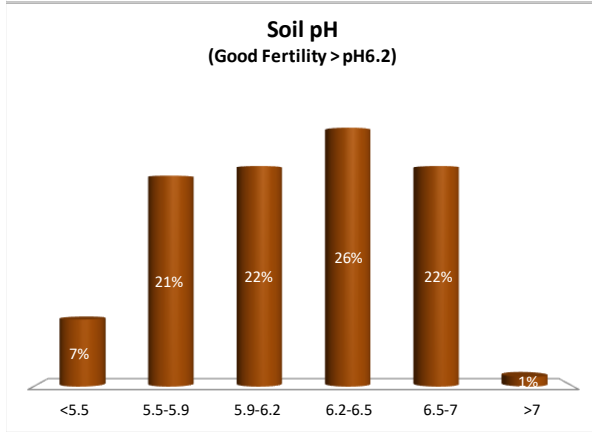

# Soil Analysis Status and Trends

County	Carlow
Year	2021
Enterprise	Dairy
Number of Samples	168

# Soil Analysis Status and Trends

County	Carlow
Year	2021
Enterprise	Drystock
Number of Samples	103