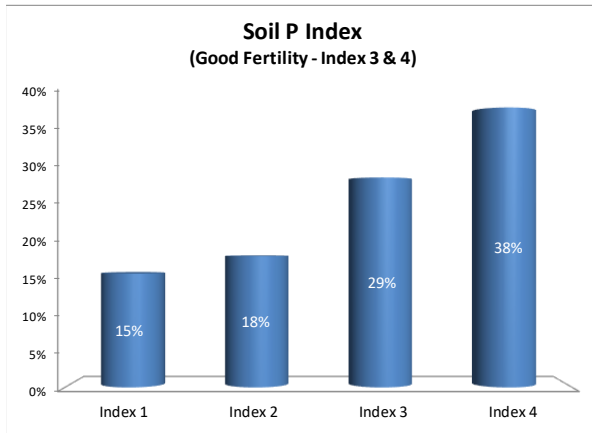

# Soil Analysis Status and Trends

County	Carlow
Year	2021
Enterprise	All Farms
Number of Samples	352

# Soil Analysis Status and Trends

County	Carlow
Year	2021
Enterprise	Dairy
Number of Samples	168