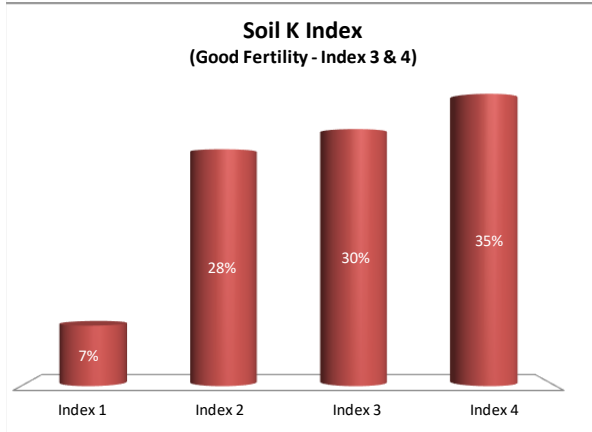

# Soil Analysis Status and Trends

County	Carlow
Year	2021
Enterprise	All Farms
Number of Samples	352

# Soil Analysis Status and Trends

County	Carlow
Year	2021
Enterprise	Dairy
Number of Samples	168