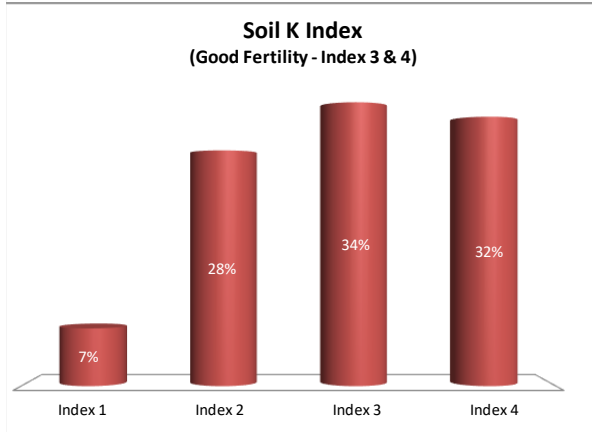

# Soil Analysis Status and Trends

County	Carlow
Year	2021
Enterprise	All Farms
Number of Samples	352

# Soil Analysis Status and Trends

County	Carlow
Year	2021
Enterprise	Dairy
Number of Samples	168