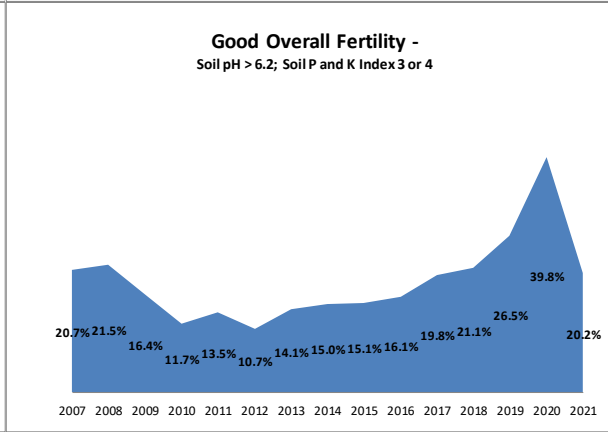

# Soil Analysis Status and Trends

County	Carlow
Year	2021
Enterprise	Dairy
Number of Samples	168

# Soil Analysis Status and Trends

County	Carlow
Year	2021
Enterprise	Drystock
Number of Samples	103