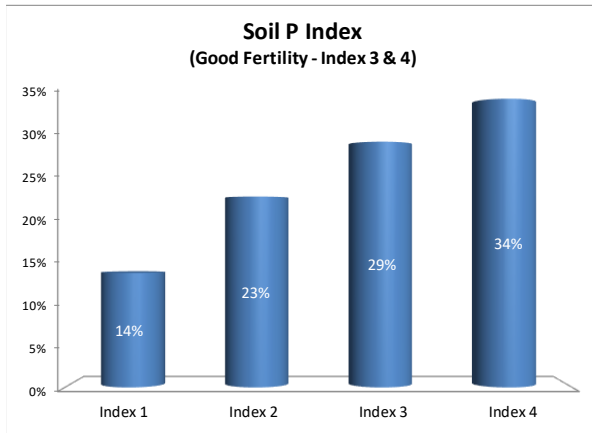

# Soil Analysis Status and Trends

County	Carlow
Year	2021
Enterprise	All Farms
Number of Samples	352

# Soil Analysis Status and Trends

County	Carlow
Year	2021
Enterprise	Dairy
Number of Samples	168