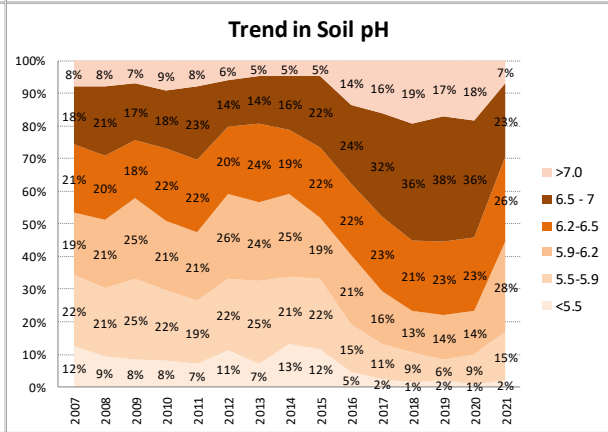

# Soil Analysis Status and Trends

County	Carlow
Year	2021
Enterprise	All Farms
Number of Samples	352

# Soil Analysis Status and Trends

County	Carlow
Year	2021
Enterprise	Dairy
Number of Samples	168