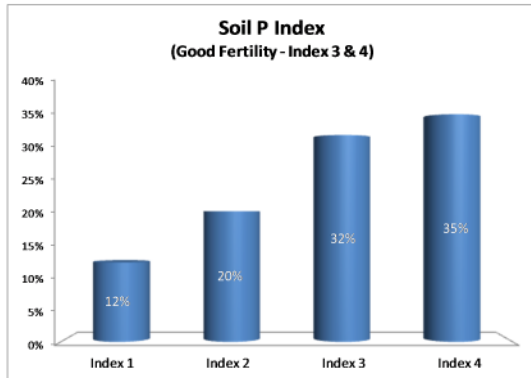

County	Carlow
Year	2015
Enterprise	Dairy
Number of Samples	187

County	Carlow
Year	2015
Enterprise	Tillage
Number of Samples	120

County	Carlow
Year	2015
Enterprise	Drystock
Number of Samples	423