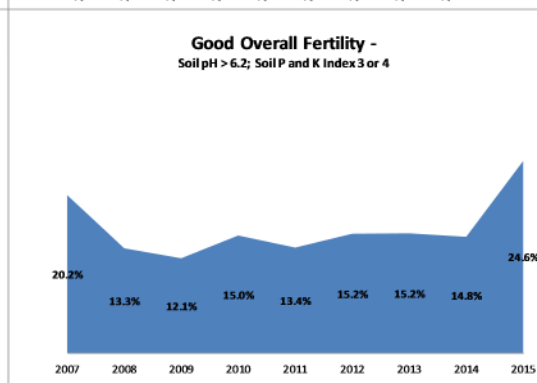

County	Carlow
Year	2015
Enterprise	Dairy
Number of Samples	187

County	Carlow
Year	2015
Enterprise	Tillage
Number of Samples	120

County	Carlow
Year	2015
Enterprise	Drystock
Number of Samples	423