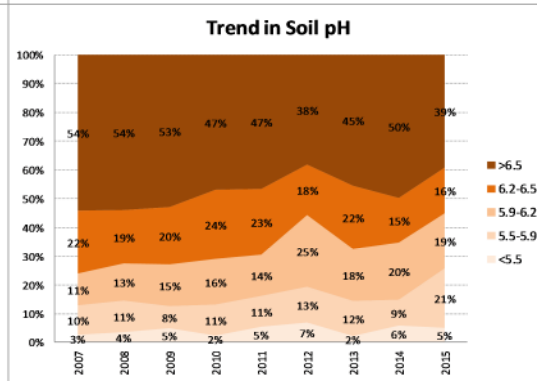

County	Carlow
Year	2015
Enterprise	Dairy
Number of Samples	187

County	Carlow
Year	2015
Enterprise	Tillage
Number of Samples	120

County	Carlow
Year	2015
Enterprise	Drystock
Number of Samples	423