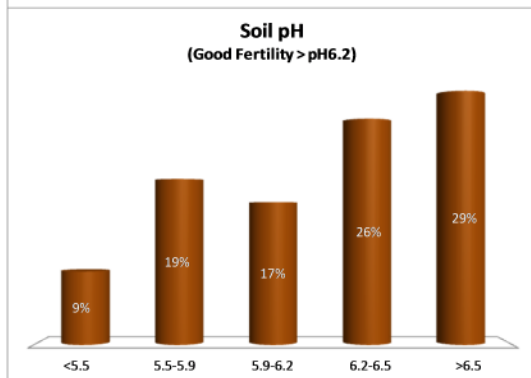

County	Carlow
Year	2015
Enterprise	Dairy
Number of Samples	187

County	Carlow
Year	2015
Enterprise	Tillage
Number of Samples	120

County	Carlow
Year	2015
Enterprise	Drystock
Number of Samples	423