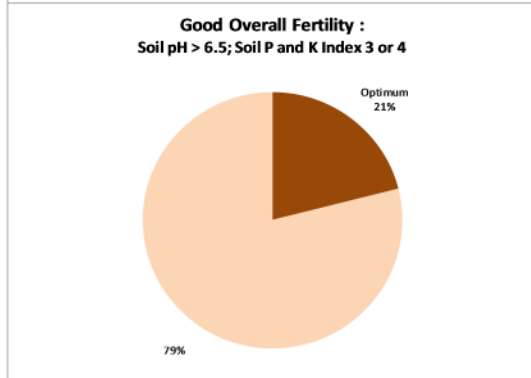

County	Carlow
Year	2015
Enterprise	Dairy
Number of Samples	187

County	Carlow
Year	2015
Enterprise	Tillage
Number of Samples	120

County	Carlow
Year	2015
Enterprise	Drystock
Number of Samples	423