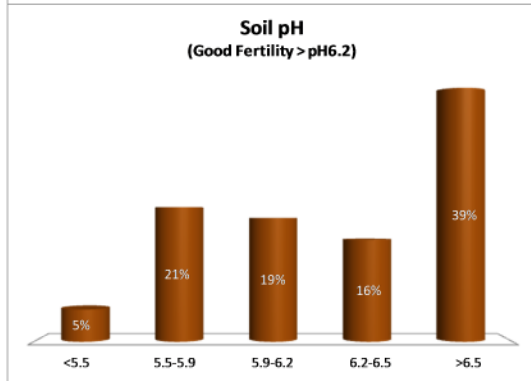

County	Carlow
Year	2015
Enterprise	Dairy
Number of Samples	187

County	Carlow
Year	2015
Enterprise	Tillage
Number of Samples	120

County	Carlow
Year	2015
Enterprise	Drystock
Number of Samples	423