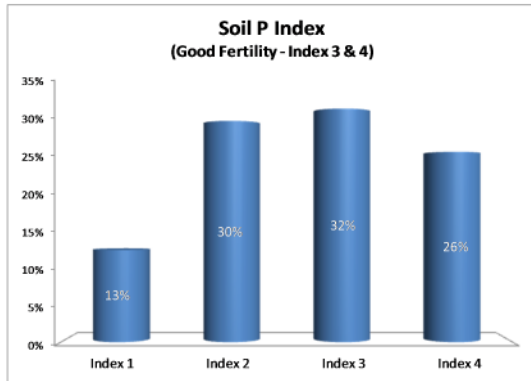

County	Carlow
Year	2015
Enterprise	Dairy
Number of Samples	187

County	Carlow
Year	2015
Enterprise	Tillage
Number of Samples	120

County	Carlow
Year	2015
Enterprise	Drystock
Number of Samples	423