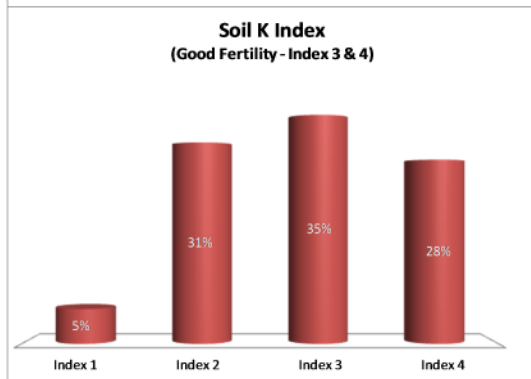

County	Carlow
Year	2015
Enterprise	Dairy
Number of Samples	187

County	Carlow
Year	2015
Enterprise	Tillage
Number of Samples	120

County	Carlow
Year	2015
Enterprise	Drystock
Number of Samples	423