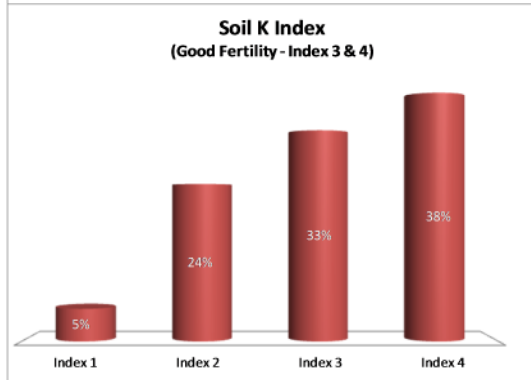

County	Carlow
Year	2015
Enterprise	Dairy
Number of Samples	187

County	Carlow
Year	2015
Enterprise	Tillage
Number of Samples	120

County	Carlow
Year	2015
Enterprise	Drystock
Number of Samples	423