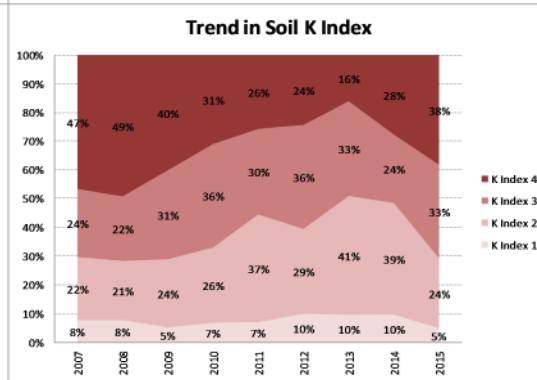

County	Carlow
Year	2015
Enterprise	Dairy
Number of Samples	187

County	Carlow
Year	2015
Enterprise	Tillage
Number of Samples	120

County	Carlow
Year	2015
Enterprise	Drystock
Number of Samples	423