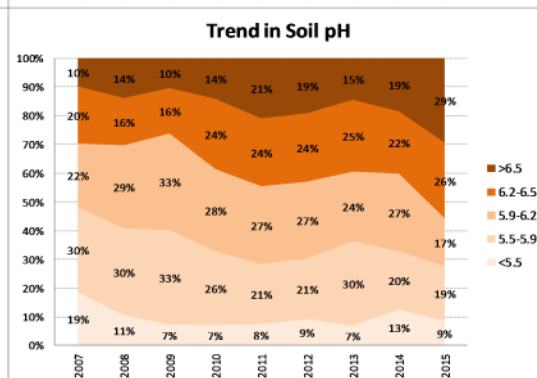

County	Carlow
Year	2015
Enterprise	Dairy
Number of Samples	187

County	Carlow
Year	2015
Enterprise	Tillage
Number of Samples	120

County	Carlow
Year	2015
Enterprise	Drystock
Number of Samples	423