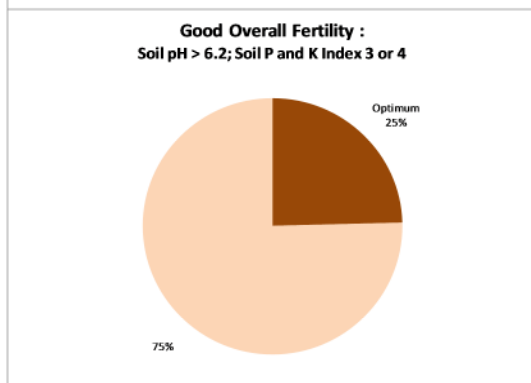

County	Carlow
Year	2015
Enterprise	Dairy
Number of Samples	187

County	Carlow
Year	2015
Enterprise	Tillage
Number of Samples	120

County	Carlow
Year	2015
Enterprise	Drystock
Number of Samples	423