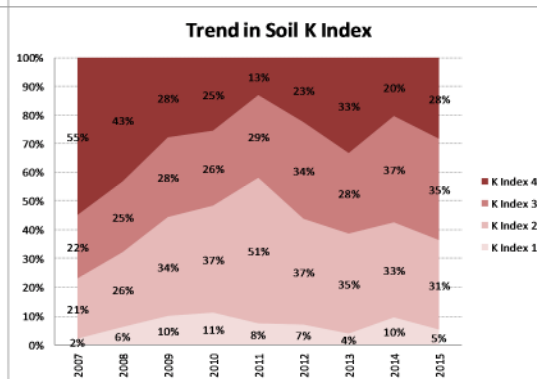

County	Carlow
Year	2015
Enterprise	Dairy
Number of Samples	187

County	Carlow
Year	2015
Enterprise	Tillage
Number of Samples	120

County	Carlow
Year	2015
Enterprise	Drystock
Number of Samples	423