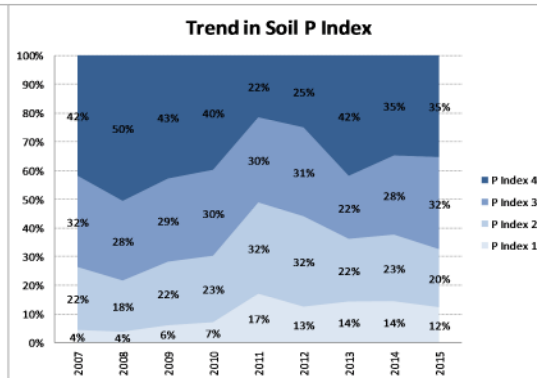

County	Carlow
Year	2015
Enterprise	Dairy
Number of Samples	187

County	Carlow
Year	2015
Enterprise	Tillage
Number of Samples	120

County	Carlow
Year	2015
Enterprise	Drystock
Number of Samples	423