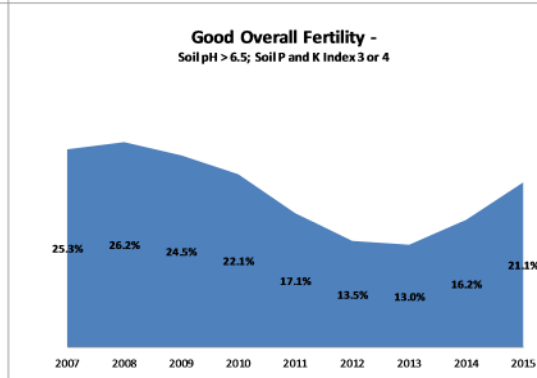

County	Carlow
Year	2015
Enterprise	Dairy
Number of Samples	187

County	Carlow
Year	2015
Enterprise	Tillage
Number of Samples	120

County	Carlow
Year	2015
Enterprise	Drystock
Number of Samples	423