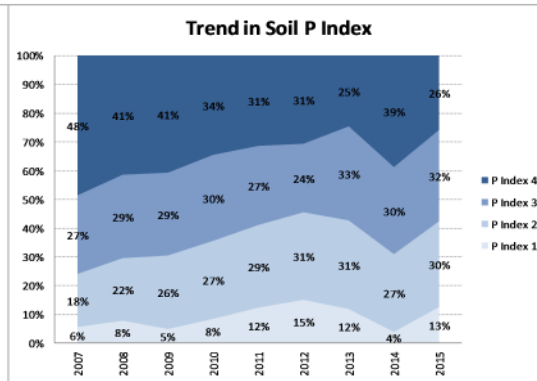

County	Carlow
Year	2015
Enterprise	Dairy
Number of Samples	187

County	Carlow
Year	2015
Enterprise	Tillage
Number of Samples	120

County	Carlow
Year	2015
Enterprise	Drystock
Number of Samples	423