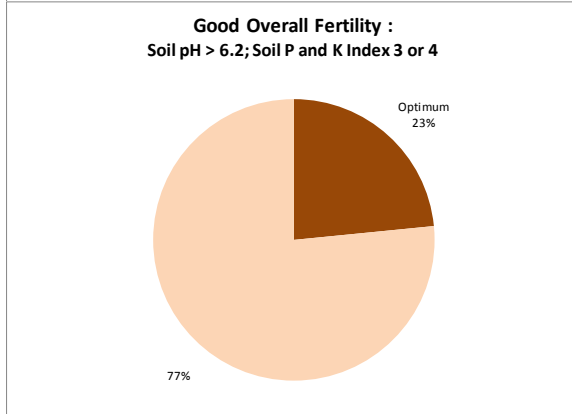

County	Cavan
Year	2019
Enterprise	All Farms
Number of Samples	281

County	Cavan
Year	2019
Enterprise	Dairy
Number of Samples	169