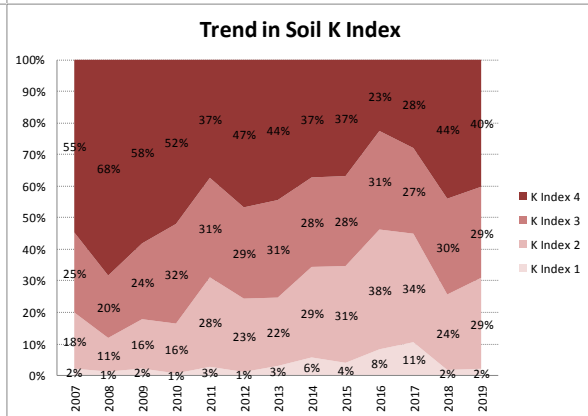

County	Cavan
Year	2019
Enterprise	All Farms
Number of Samples	281

County	Cavan
Year	2019
Enterprise	Dairy
Number of Samples	169