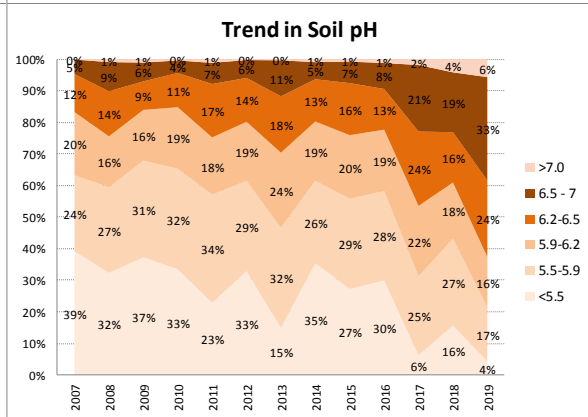

County	Cavan
Year	2019
Enterprise	All Farms
Number of Samples	281

County	Cavan
Year	2019
Enterprise	Dairy
Number of Samples	169