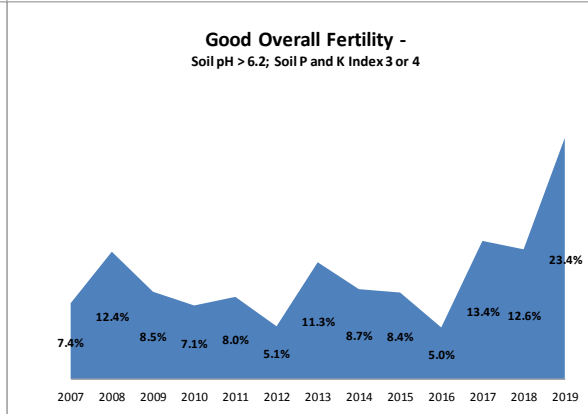

County	Cavan
Year	2019
Enterprise	All Farms
Number of Samples	281

County	Cavan
Year	2019
Enterprise	Dairy
Number of Samples	169