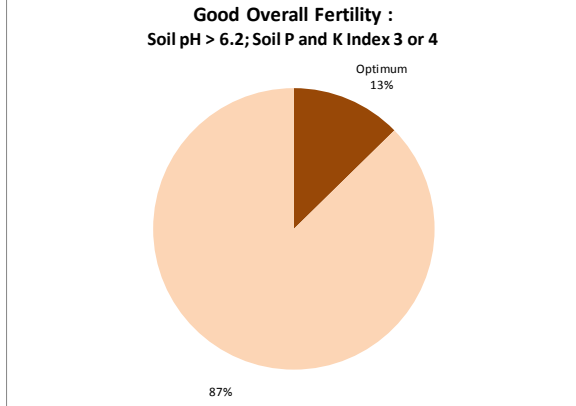

County	Clare
Year	2019
Enterprise	All Farms
Number of Samples	912

Soil Analysis Status and Trends

County	Clare
Year	2019
Enterprise	Drystock
Number of Samples	183