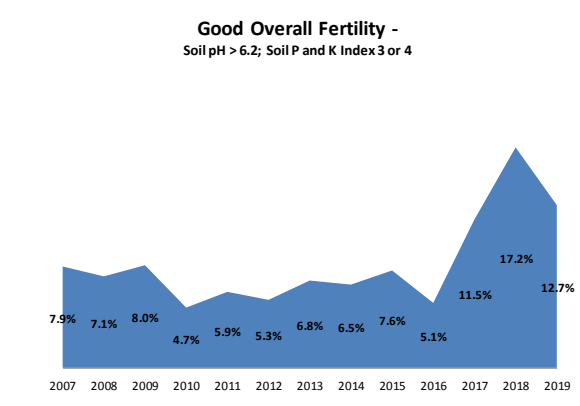

County	Clare
Year	2019
Enterprise	All Farms
Number of Samples	912

Soil Analysis Status and Trends

County	Clare
Year	2019
Enterprise	Drystock
Number of Samples	183