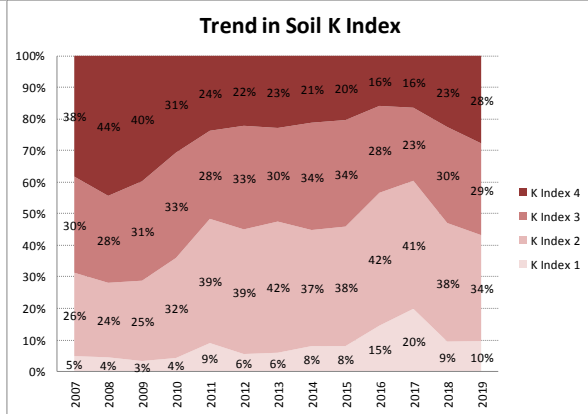

County	Clare
Year	2019
Enterprise	All Farms
Number of Samples	912

Soil Analysis Status and Trends

County	Clare
Year	2019
Enterprise	Drystock
Number of Samples	183