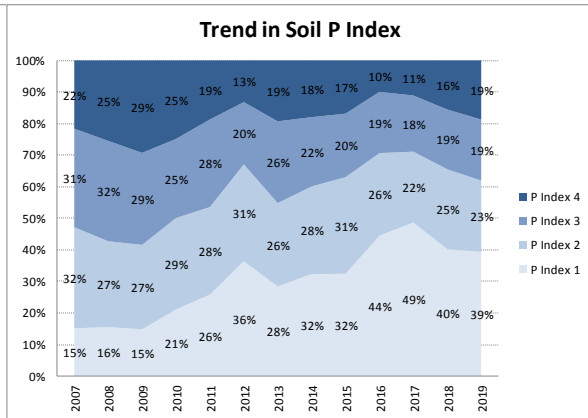

County	Clare
Year	2019
Enterprise	All Farms
Number of Samples	912

Soil Analysis Status and Trends

County	Clare
Year	2019
Enterprise	Drystock
Number of Samples	183