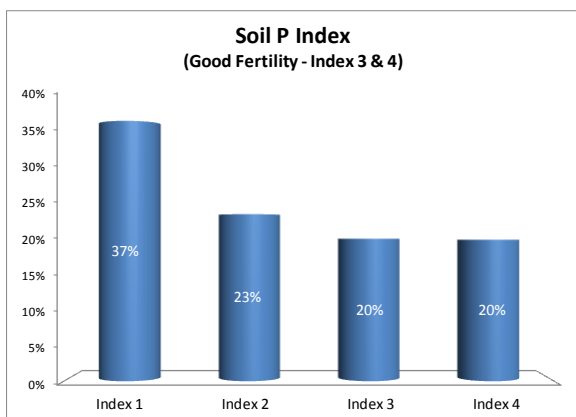

County	Clare
Year	2019
Enterprise	All Farms
Number of Samples	912

Soil Analysis Status and Trends

County	Clare
Year	2019
Enterprise	Drystock
Number of Samples	183