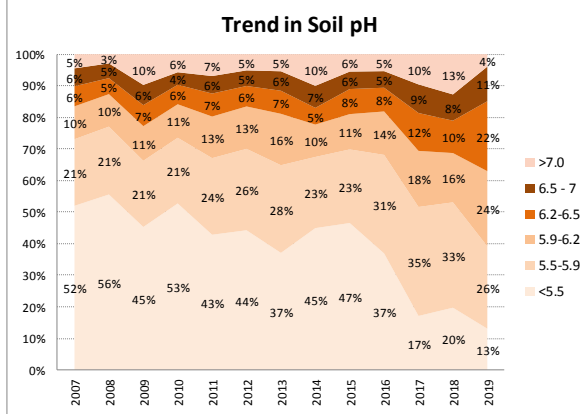

County	Clare
Year	2019
Enterprise	All Farms
Number of Samples	912

Soil Analysis Status and Trends

County	Clare
Year	2019
Enterprise	Drystock
Number of Samples	183