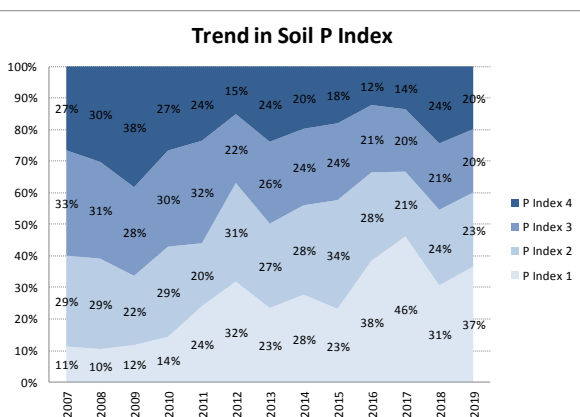

County	Clare
Year	2019
Enterprise	All Farms
Number of Samples	912

Soil Analysis Status and Trends

County	Clare
Year	2019
Enterprise	Drystock
Number of Samples	183