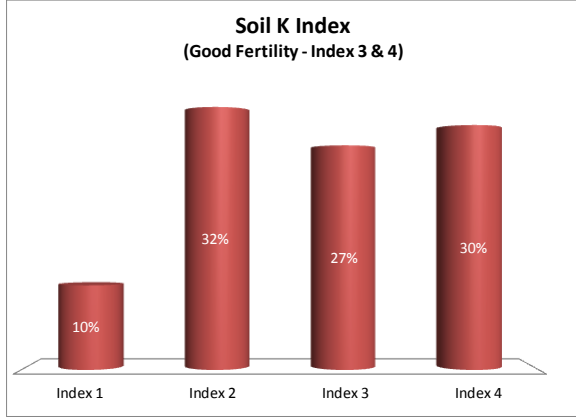

County	Clare
Year	2019
Enterprise	All Farms
Number of Samples	912

Soil Analysis Status and Trends

County	Clare
Year	2019
Enterprise	Drystock
Number of Samples	183