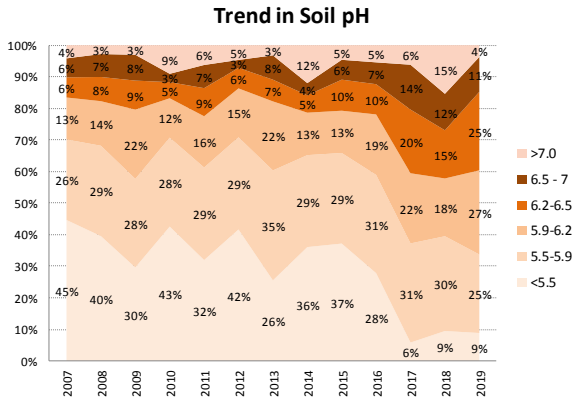

County	Clare
Year	2019
Enterprise	All Farms
Number of Samples	912

Soil Analysis Status and Trends

County	Clare
Year	2019
Enterprise	Drystock
Number of Samples	183