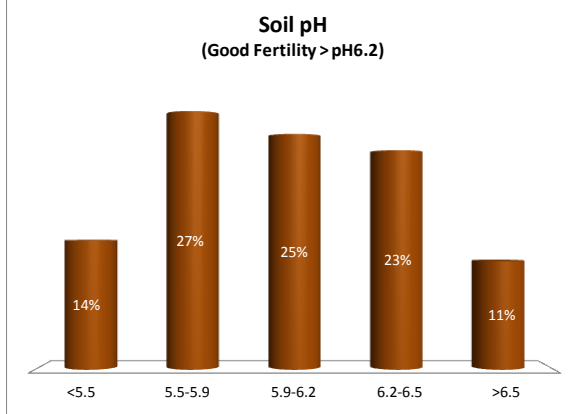

County	Clare
Year	2019
Enterprise	All Farms
Number of Samples	912

Soil Analysis Status and Trends

County	Clare
Year	2019
Enterprise	Drystock
Number of Samples	183