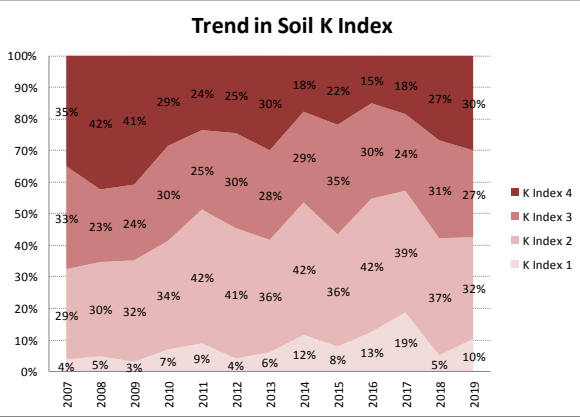

County	Clare
Year	2019
Enterprise	All Farms
Number of Samples	912

Soil Analysis Status and Trends

County	Clare
Year	2019
Enterprise	Drystock
Number of Samples	183