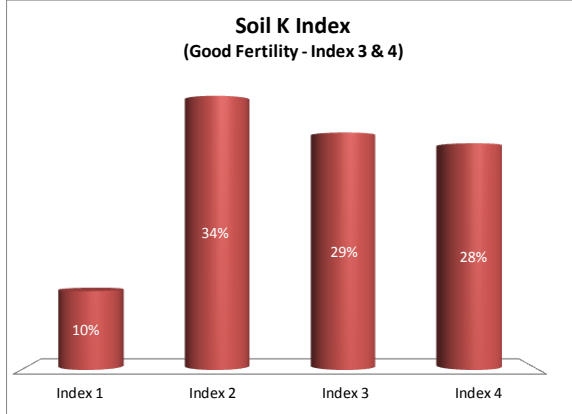

County	Clare
Year	2019
Enterprise	All Farms
Number of Samples	912

Soil Analysis Status and Trends

County	Clare
Year	2019
Enterprise	Drystock
Number of Samples	183