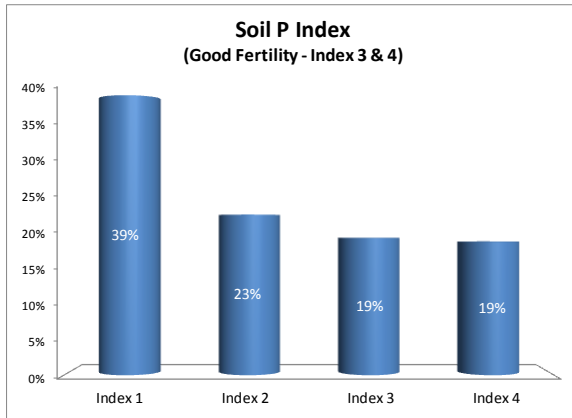

County	Clare
Year	2019
Enterprise	All Farms
Number of Samples	912

Soil Analysis Status and Trends

County	Clare
Year	2019
Enterprise	Drystock
Number of Samples	183