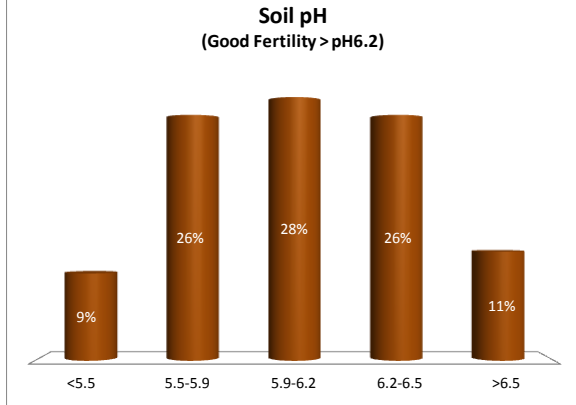

County	Clare
Year	2019
Enterprise	All Farms
Number of Samples	912

Soil Analysis Status and Trends

County	Clare
Year	2019
Enterprise	Drystock
Number of Samples	183