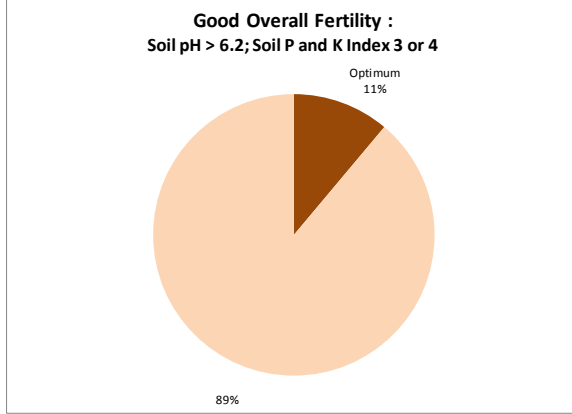

County	Clare
Year	2019
Enterprise	All Farms
Number of Samples	912

Soil Analysis Status and Trends

County	Clare
Year	2019
Enterprise	Drystock
Number of Samples	183