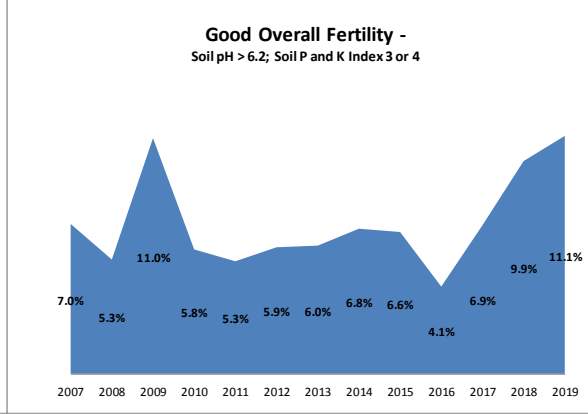

County	Clare
Year	2019
Enterprise	All Farms
Number of Samples	912

Soil Analysis Status and Trends

County	Clare
Year	2019
Enterprise	Drystock
Number of Samples	183