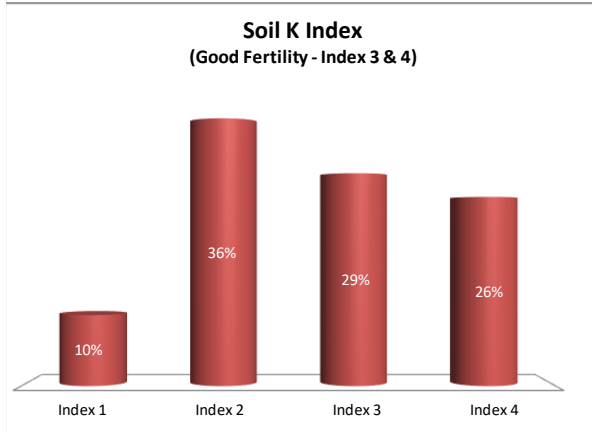

Soil Analysis Status and Trends

County	Clare
Year	2021
Enterprise	All Farms
Number of Samples	1,114

Soil Analysis Status and Trends

County	Clare
Year	2021
Enterprise	Drystock
Number of Samples	230