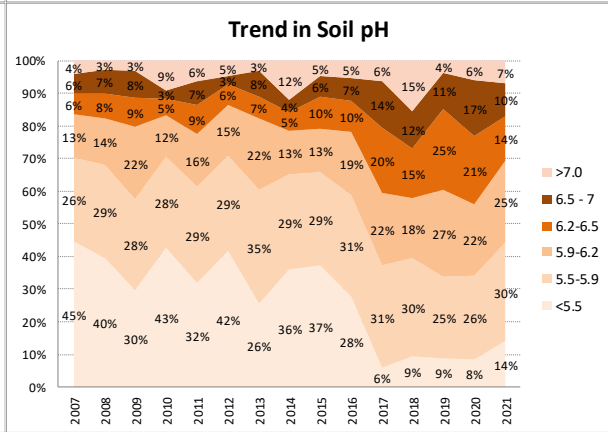

Soil Analysis Status and Trends

County	Clare
Year	2021
Enterprise	All Farms
Number of Samples	1,114

Soil Analysis Status and Trends

County	Clare
Year	2021
Enterprise	Drystock
Number of Samples	230