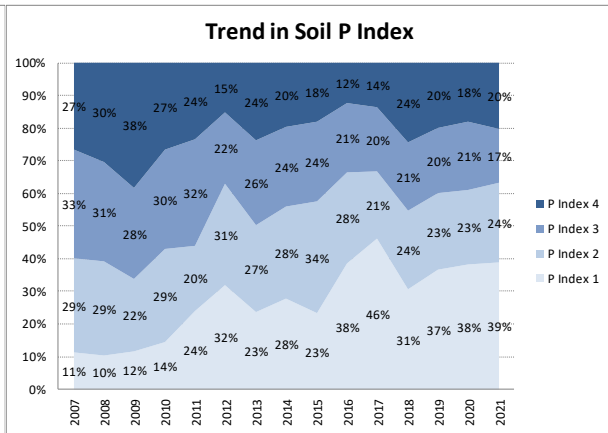

Soil Analysis Status and Trends

County	Clare
Year	2021
Enterprise	All Farms
Number of Samples	1,114

Soil Analysis Status and Trends

County	Clare
Year	2021
Enterprise	Drystock
Number of Samples	230