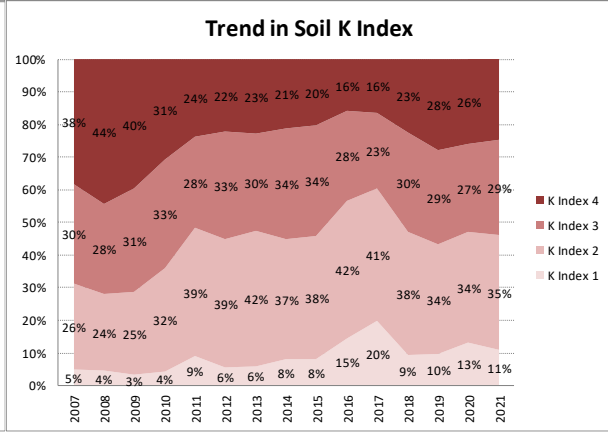

Soil Analysis Status and Trends

County	Clare
Year	2021
Enterprise	All Farms
Number of Samples	1,114

Soil Analysis Status and Trends

County	Clare
Year	2021
Enterprise	Drystock
Number of Samples	230