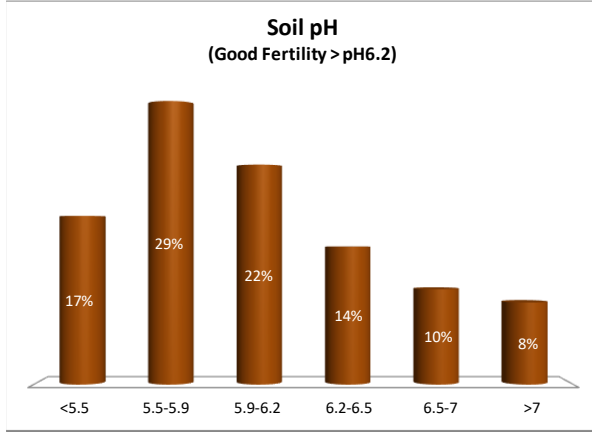

Soil Analysis Status and Trends

County	Clare
Year	2021
Enterprise	All Farms
Number of Samples	1,114

Soil Analysis Status and Trends

County	Clare
Year	2021
Enterprise	Drystock
Number of Samples	230