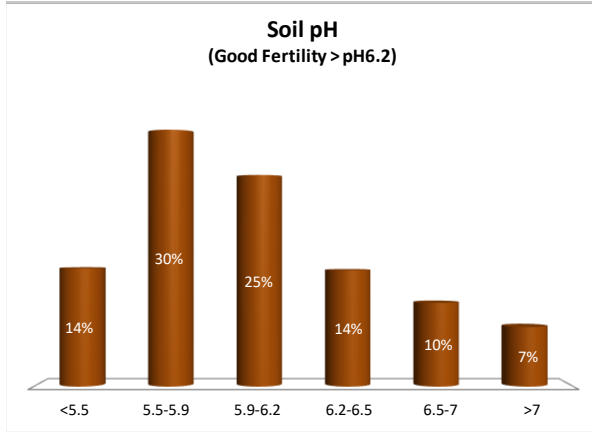

Soil Analysis Status and Trends

County	Clare
Year	2021
Enterprise	All Farms
Number of Samples	1,114

Soil Analysis Status and Trends

County	Clare
Year	2021
Enterprise	Drystock
Number of Samples	230