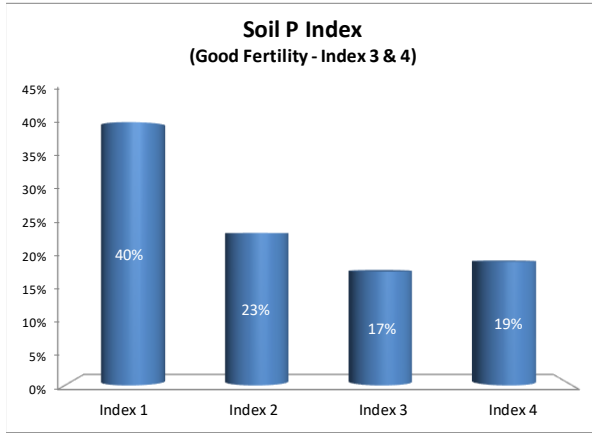

Soil Analysis Status and Trends

County	Clare
Year	2021
Enterprise	All Farms
Number of Samples	1,114

Soil Analysis Status and Trends

County	Clare
Year	2021
Enterprise	Drystock
Number of Samples	230