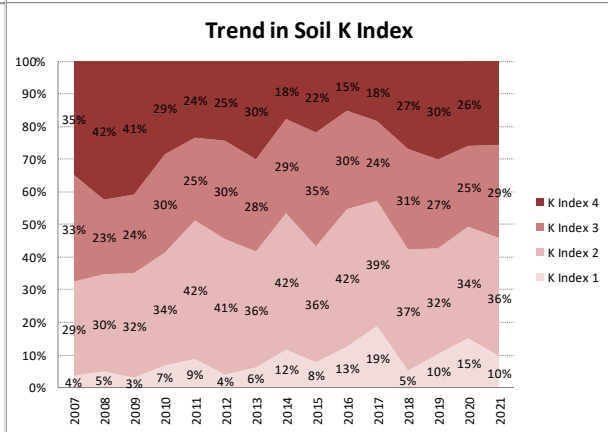

Soil Analysis Status and Trends

County	Clare
Year	2021
Enterprise	All Farms
Number of Samples	1,114

Soil Analysis Status and Trends

County	Clare
Year	2021
Enterprise	Drystock
Number of Samples	230