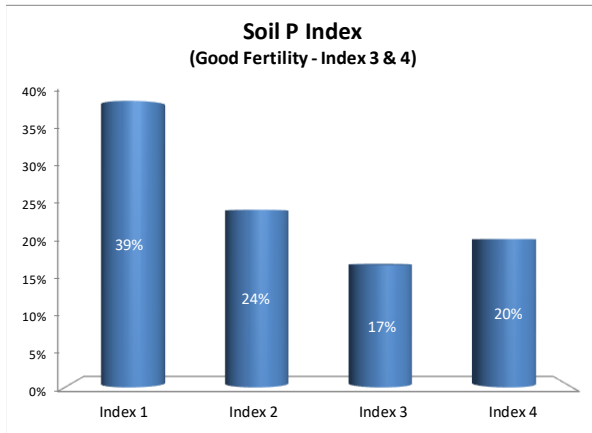

Soil Analysis Status and Trends

County	Clare
Year	2021
Enterprise	All Farms
Number of Samples	1,114

Soil Analysis Status and Trends

County	Clare
Year	2021
Enterprise	Drystock
Number of Samples	230