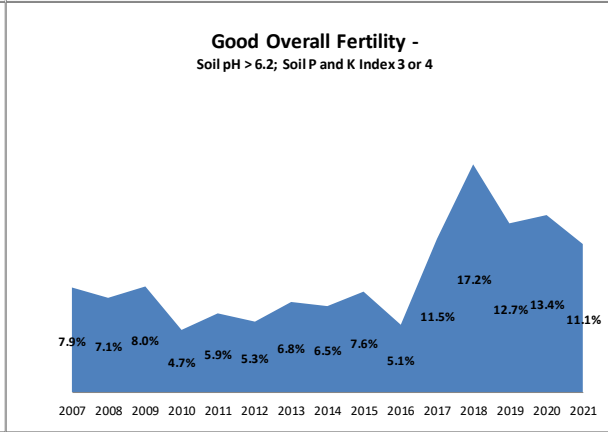

Soil Analysis Status and Trends

County	Clare
Year	2021
Enterprise	All Farms
Number of Samples	1,114

Soil Analysis Status and Trends

County	Clare
Year	2021
Enterprise	Drystock
Number of Samples	230