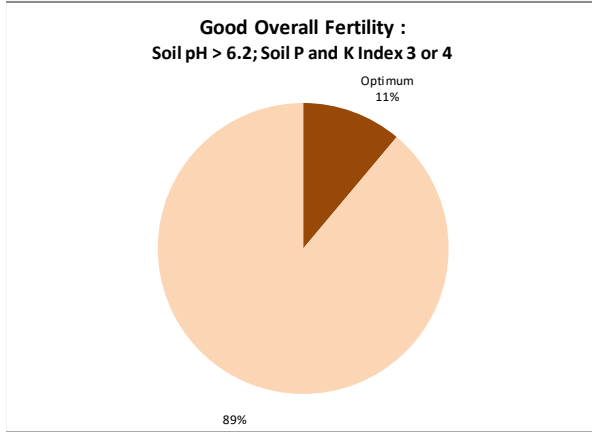

Soil Analysis Status and Trends

County	Clare
Year	2021
Enterprise	All Farms
Number of Samples	1,114

Soil Analysis Status and Trends

County	Clare
Year	2021
Enterprise	Drystock
Number of Samples	230