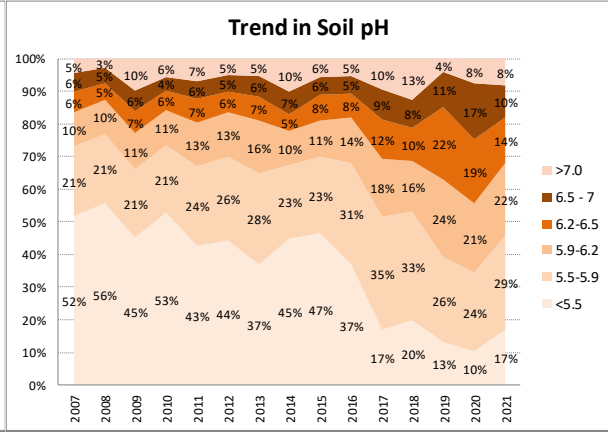

Soil Analysis Status and Trends

County	Clare
Year	2021
Enterprise	All Farms
Number of Samples	1,114

Soil Analysis Status and Trends

County	Clare
Year	2021
Enterprise	Drystock
Number of Samples	230