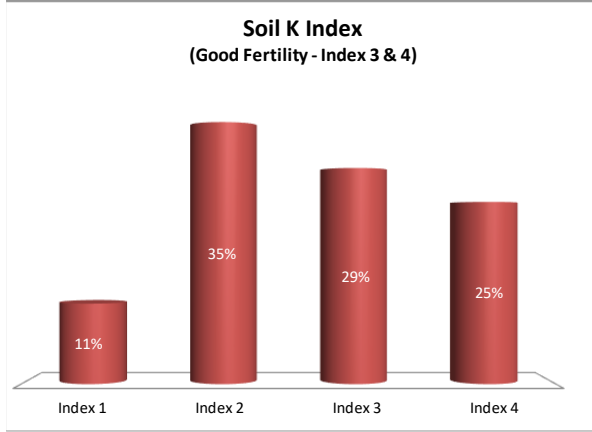

Soil Analysis Status and Trends

County	Clare
Year	2021
Enterprise	All Farms
Number of Samples	1,114

Soil Analysis Status and Trends

County	Clare
Year	2021
Enterprise	Drystock
Number of Samples	230