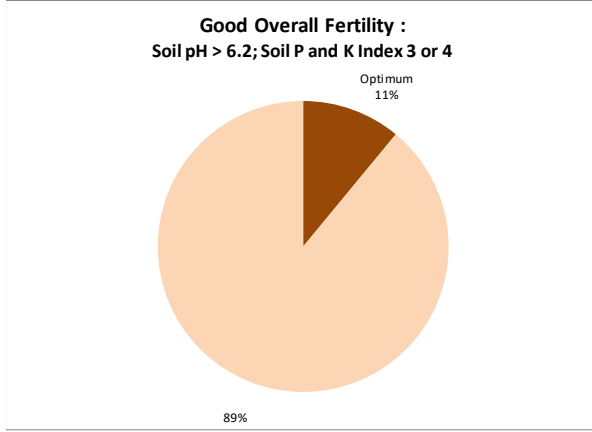

Soil Analysis Status and Trends

County	Clare
Year	2021
Enterprise	All Farms
Number of Samples	1,114

Soil Analysis Status and Trends

County	Clare
Year	2021
Enterprise	Drystock
Number of Samples	230