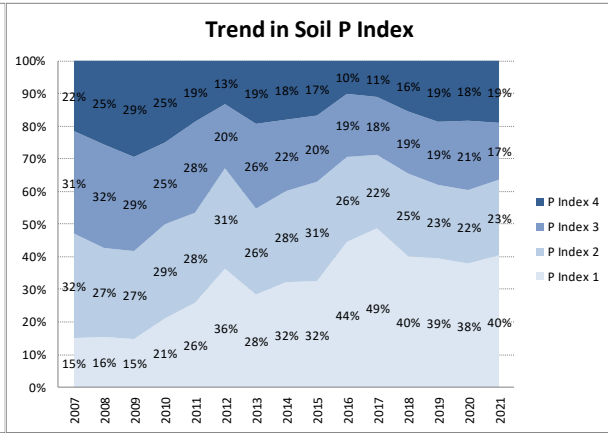

Soil Analysis Status and Trends

County	Clare
Year	2021
Enterprise	All Farms
Number of Samples	1,114

Soil Analysis Status and Trends

County	Clare
Year	2021
Enterprise	Drystock
Number of Samples	230