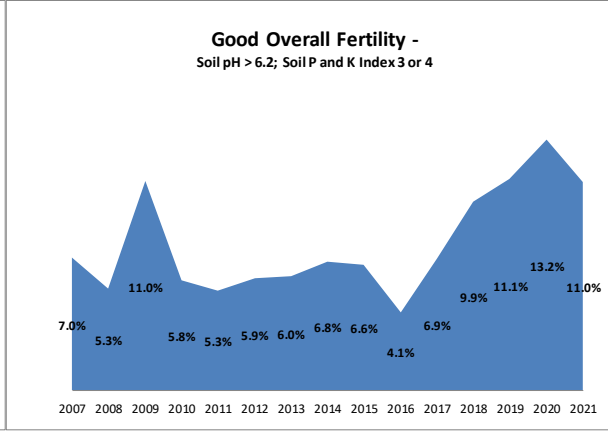

Soil Analysis Status and Trends

County	Clare
Year	2021
Enterprise	All Farms
Number of Samples	1,114

Soil Analysis Status and Trends

County	Clare
Year	2021
Enterprise	Drystock
Number of Samples	230