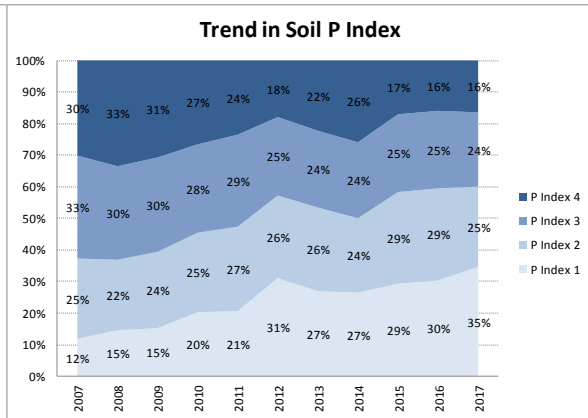

County	Cork
Year	2017
Enterprise	All Farms
Number of Samples	5,046

County	Cork
Year	2017
Enterprise	Dairy
Number of Samples	3,385

County	Cork
Year	2017
Enterprise	Tillage
Number of Samples	251