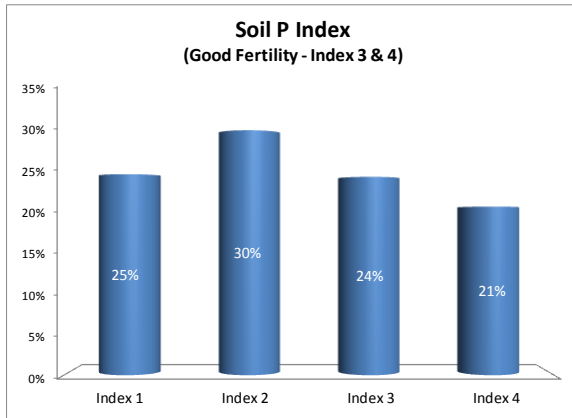

County	Cork
Year	2017
Enterprise	All Farms
Number of Samples	5,046

County	Cork
Year	2017
Enterprise	Dairy
Number of Samples	3,385

County	Cork
Year	2017
Enterprise	Tillage
Number of Samples	251