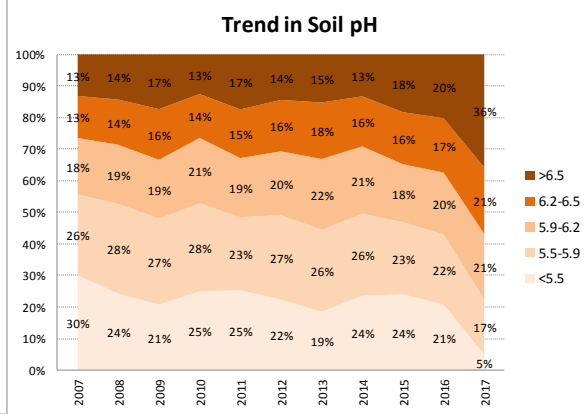

County	Cork
Year	2017
Enterprise	All Farms
Number of Samples	5,046

County	Cork
Year	2017
Enterprise	Dairy
Number of Samples	3,385

County	Cork
Year	2017
Enterprise	Tillage
Number of Samples	251