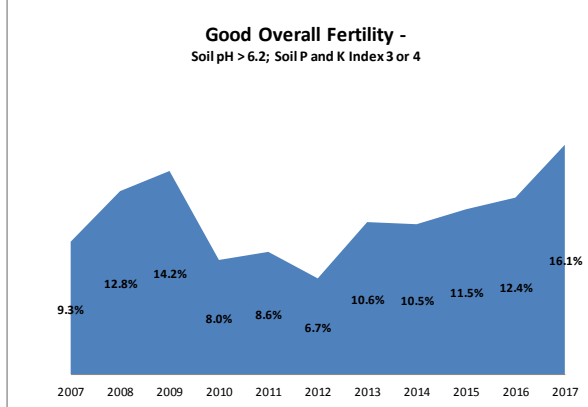

County	Cork
Year	2017
Enterprise	All Farms
Number of Samples	5,046

County	Cork
Year	2017
Enterprise	Dairy
Number of Samples	3,385

County	Cork
Year	2017
Enterprise	Tillage
Number of Samples	251