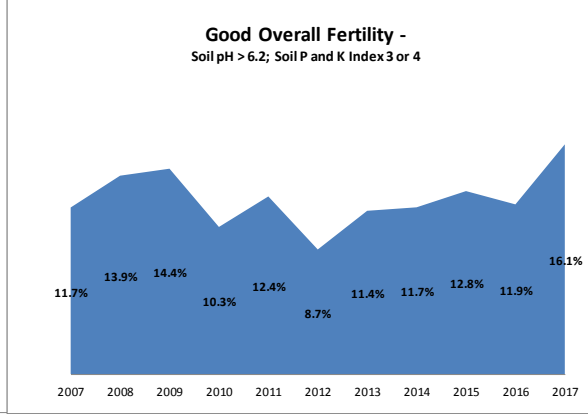

County	Cork
Year	2017
Enterprise	All Farms
Number of Samples	5,046

County	Cork
Year	2017
Enterprise	Dairy
Number of Samples	3,385

County	Cork
Year	2017
Enterprise	Tillage
Number of Samples	251