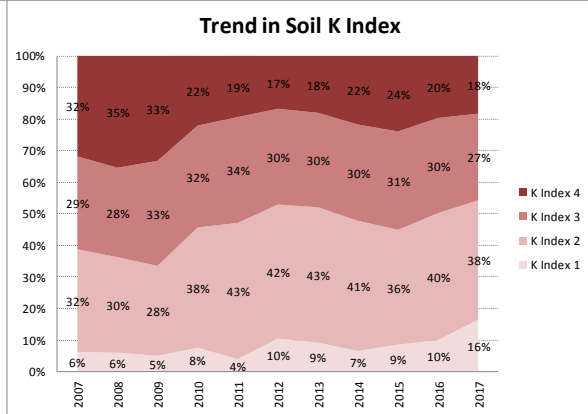

County	Cork
Year	2017
Enterprise	All Farms
Number of Samples	5,046

County	Cork
Year	2017
Enterprise	Dairy
Number of Samples	3,385

County	Cork
Year	2017
Enterprise	Tillage
Number of Samples	251