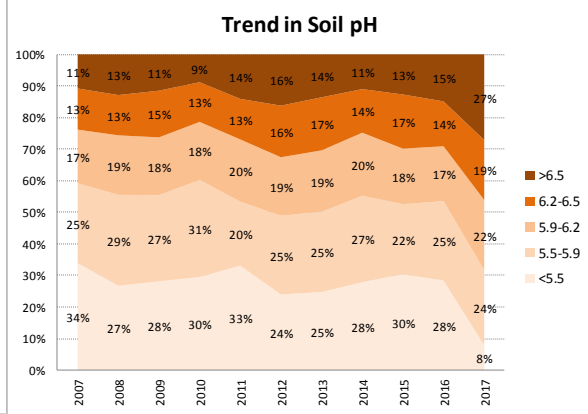

County	Cork
Year	2017
Enterprise	All Farms
Number of Samples	5,046

County	Cork
Year	2017
Enterprise	Dairy
Number of Samples	3,385

County	Cork
Year	2017
Enterprise	Tillage
Number of Samples	251