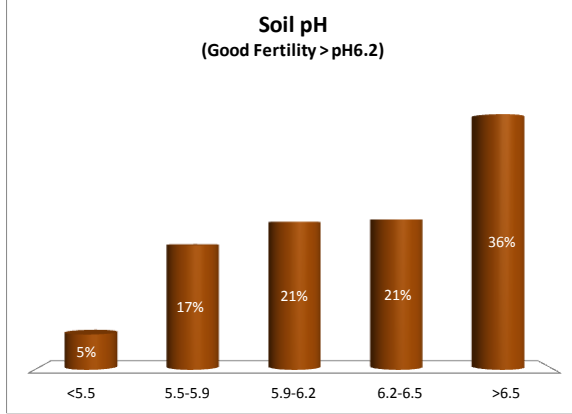

County	Cork
Year	2017
Enterprise	All Farms
Number of Samples	5,046

County	Cork
Year	2017
Enterprise	Dairy
Number of Samples	3,385

County	Cork
Year	2017
Enterprise	Tillage
Number of Samples	251