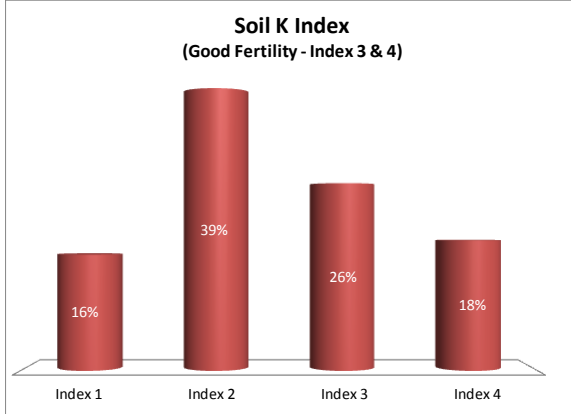

County	Cork
Year	2017
Enterprise	All Farms
Number of Samples	5,046

County	Cork
Year	2017
Enterprise	Dairy
Number of Samples	3,385

County	Cork
Year	2017
Enterprise	Tillage
Number of Samples	251