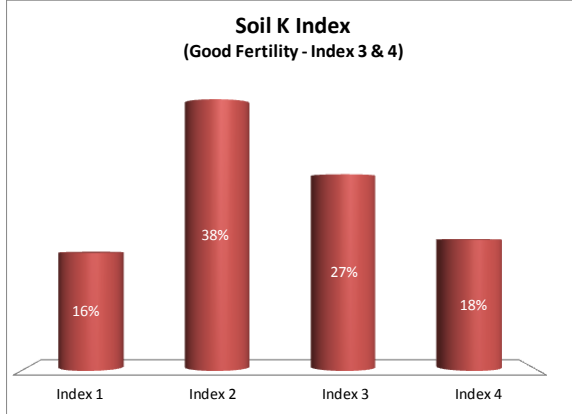

County	Cork
Year	2017
Enterprise	All Farms
Number of Samples	5,046

County	Cork
Year	2017
Enterprise	Dairy
Number of Samples	3,385

County	Cork
Year	2017
Enterprise	Tillage
Number of Samples	251