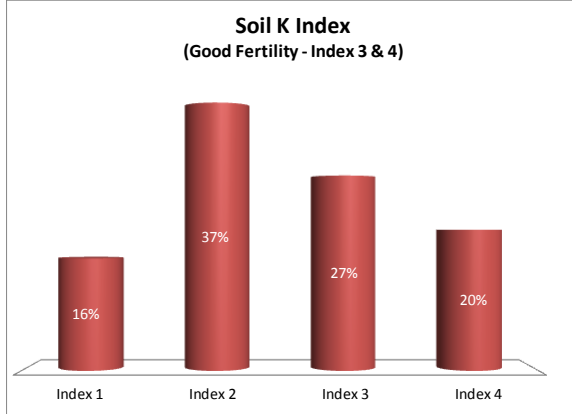

County	Cork
Year	2017
Enterprise	All Farms
Number of Samples	5,046

County	Cork
Year	2017
Enterprise	Dairy
Number of Samples	3,385

County	Cork
Year	2017
Enterprise	Tillage
Number of Samples	251