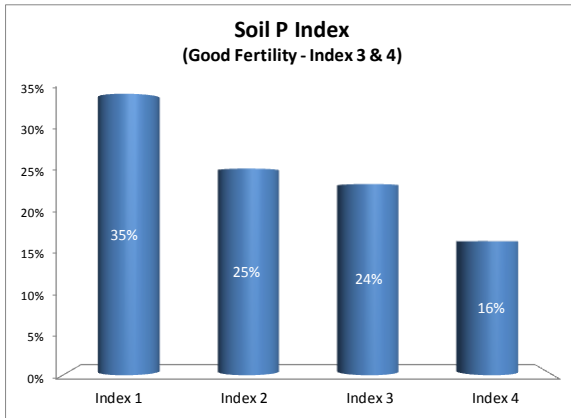

County	Cork
Year	2017
Enterprise	All Farms
Number of Samples	5,046

County	Cork
Year	2017
Enterprise	Dairy
Number of Samples	3,385

County	Cork
Year	2017
Enterprise	Tillage
Number of Samples	251