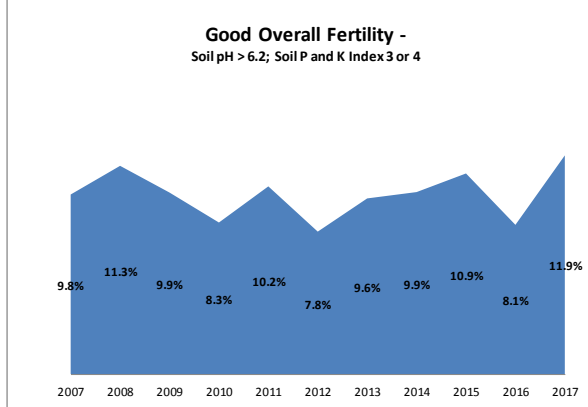

County	Cork
Year	2017
Enterprise	All Farms
Number of Samples	5,046

County	Cork
Year	2017
Enterprise	Dairy
Number of Samples	3,385

County	Cork
Year	2017
Enterprise	Tillage
Number of Samples	251