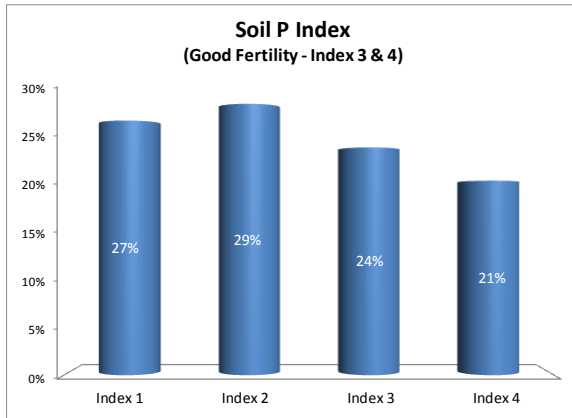

County	Cork
Year	2017
Enterprise	All Farms
Number of Samples	5,046

County	Cork
Year	2017
Enterprise	Dairy
Number of Samples	3,385

County	Cork
Year	2017
Enterprise	Tillage
Number of Samples	251