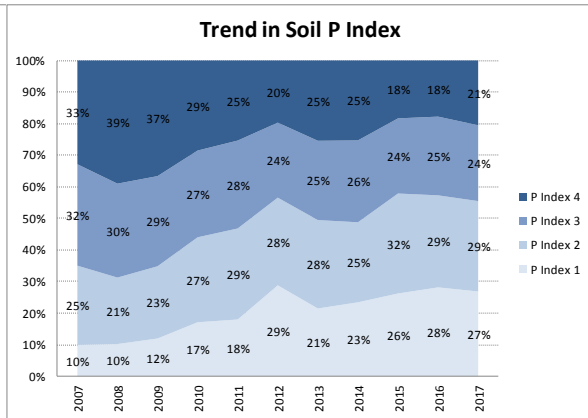

County	Cork
Year	2017
Enterprise	All Farms
Number of Samples	5,046

County	Cork
Year	2017
Enterprise	Dairy
Number of Samples	3,385

County	Cork
Year	2017
Enterprise	Tillage
Number of Samples	251