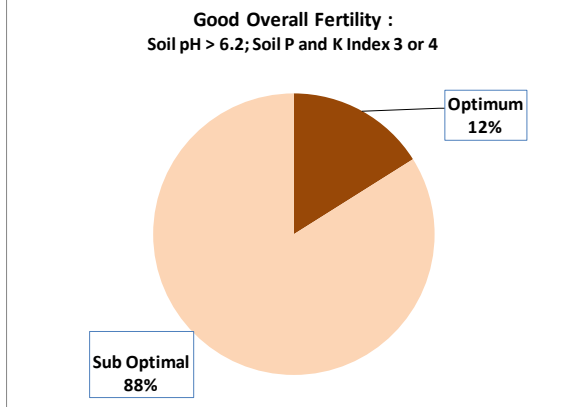

County	Cork
Year	2017
Enterprise	All Farms
Number of Samples	5,046

County	Cork
Year	2017
Enterprise	Dairy
Number of Samples	3,385

County	Cork
Year	2017
Enterprise	Tillage
Number of Samples	251