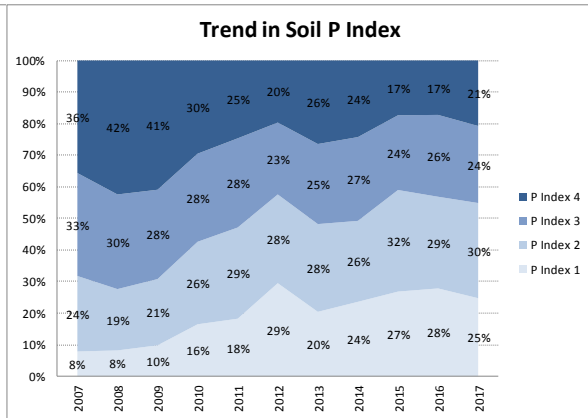

County	Cork
Year	2017
Enterprise	All Farms
Number of Samples	5,046

County	Cork
Year	2017
Enterprise	Dairy
Number of Samples	3,385

County	Cork
Year	2017
Enterprise	Tillage
Number of Samples	251