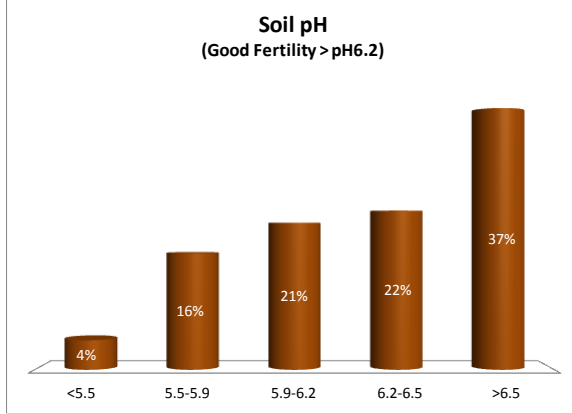

County	Cork
Year	2017
Enterprise	All Farms
Number of Samples	5,046

County	Cork
Year	2017
Enterprise	Dairy
Number of Samples	3,385

County	Cork
Year	2017
Enterprise	Tillage
Number of Samples	251