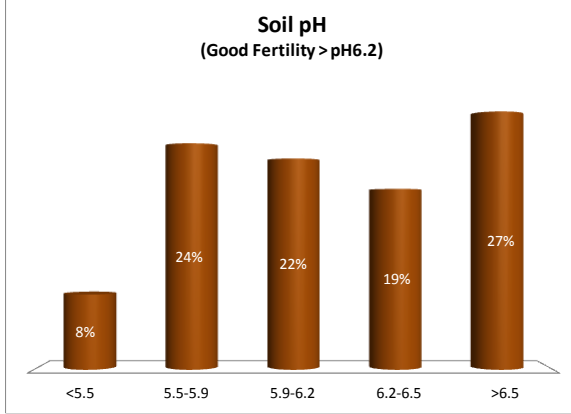

County	Cork
Year	2017
Enterprise	All Farms
Number of Samples	5,046

County	Cork
Year	2017
Enterprise	Dairy
Number of Samples	3,385

County	Cork
Year	2017
Enterprise	Tillage
Number of Samples	251