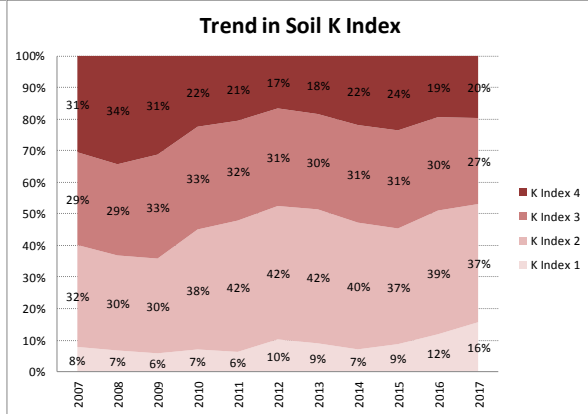

County	Cork
Year	2017
Enterprise	All Farms
Number of Samples	5,046

County	Cork
Year	2017
Enterprise	Dairy
Number of Samples	3,385

County	Cork
Year	2017
Enterprise	Tillage
Number of Samples	251