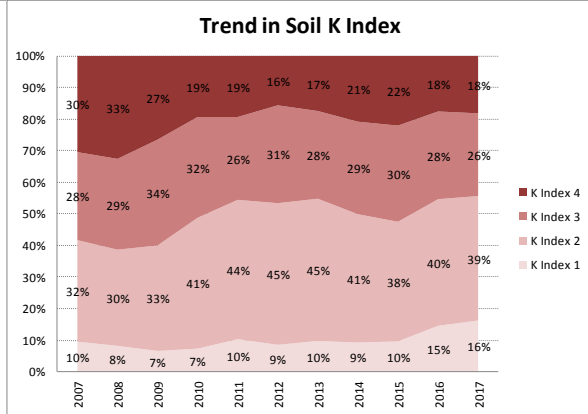

County	Cork
Year	2017
Enterprise	All Farms
Number of Samples	5,046

County	Cork
Year	2017
Enterprise	Dairy
Number of Samples	3,385

County	Cork
Year	2017
Enterprise	Tillage
Number of Samples	251