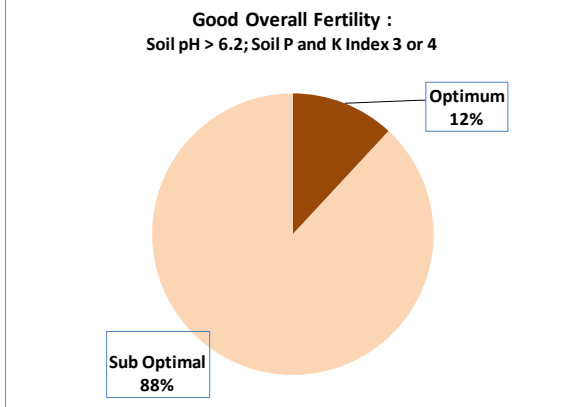

County	Cork
Year	2017
Enterprise	All Farms
Number of Samples	5,046

County	Cork
Year	2017
Enterprise	Dairy
Number of Samples	3,385

County	Cork
Year	2017
Enterprise	Tillage
Number of Samples	251