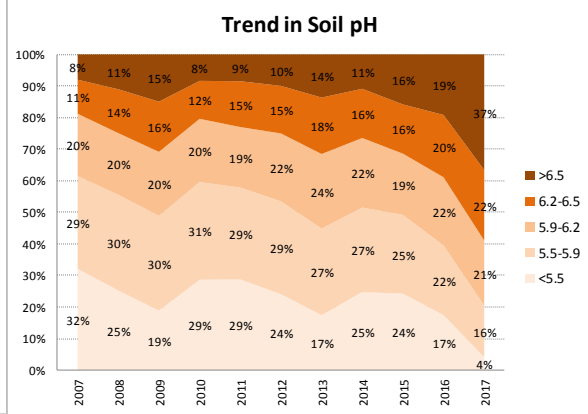

County	Cork
Year	2017
Enterprise	All Farms
Number of Samples	5,046

County	Cork
Year	2017
Enterprise	Dairy
Number of Samples	3,385

County	Cork
Year	2017
Enterprise	Tillage
Number of Samples	251