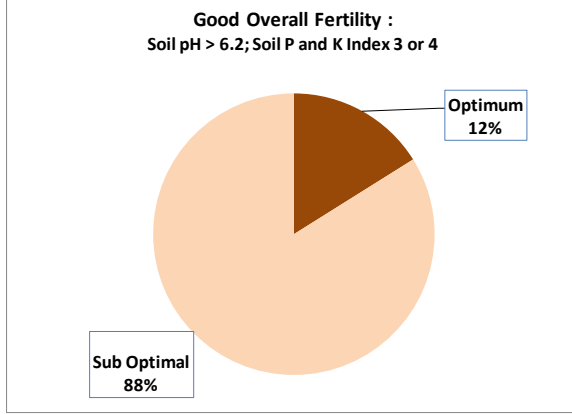

County	Cork
Year	2017
Enterprise	All Farms
Number of Samples	5,046

County	Cork
Year	2017
Enterprise	Dairy
Number of Samples	3,385

County	Cork
Year	2017
Enterprise	Tillage
Number of Samples	251