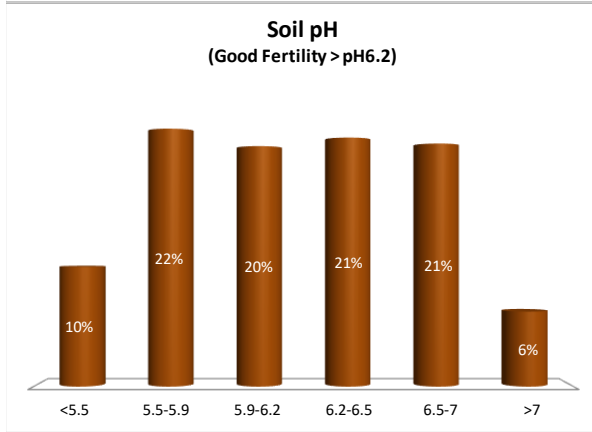

Soil Analysis Status and Trends

County	Cork
Year	2021
Enterprise	All Farms
Number of Samples	5,966

Soil Analysis Status and Trends

County	Cork
Year	2021
Enterprise	Dairy
Number of Samples	4,678

Soil Analysis Status and Trends

County	Cork
Year	2021
Enterprise	Drystock
Number of Samples	900

Soil Analysis Status and Trends

County	Cork
Year	2021
Enterprise	Tillage
Number of Samples	349