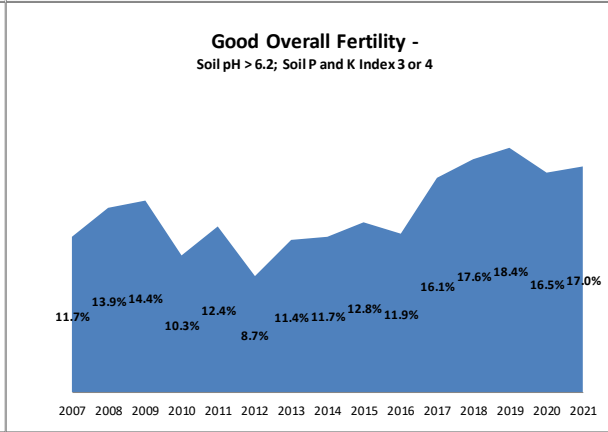

Soil Analysis Status and Trends

County	Cork
Year	2021
Enterprise	All Farms
Number of Samples	5,966

Soil Analysis Status and Trends

County	Cork
Year	2021
Enterprise	Dairy
Number of Samples	4,678

Soil Analysis Status and Trends

County	Cork
Year	2021
Enterprise	Drystock
Number of Samples	900

Soil Analysis Status and Trends

County	Cork
Year	2021
Enterprise	Tillage
Number of Samples	349