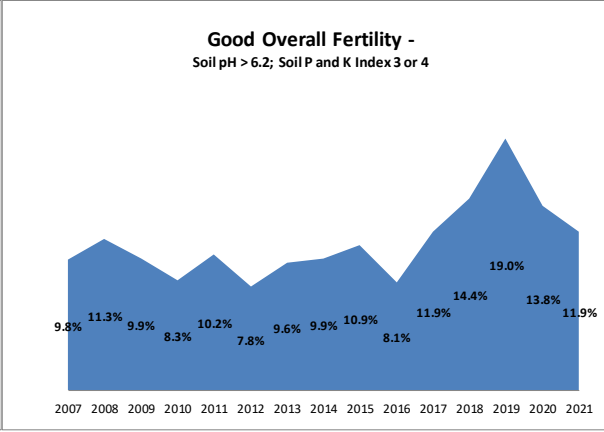

Soil Analysis Status and Trends

County	Cork
Year	2021
Enterprise	Drystock
Number of Samples	900