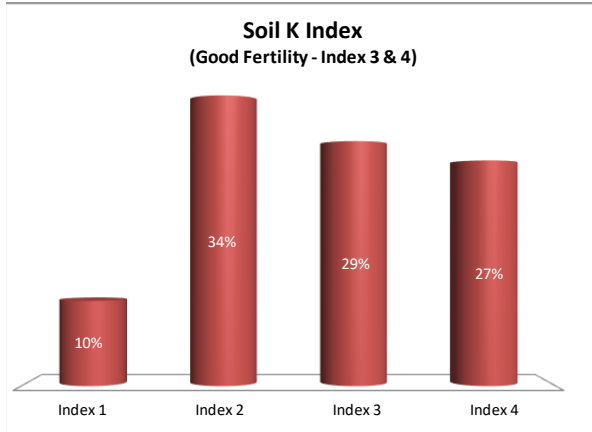

Soil Analysis Status and Trends

County	Cork
Year	2021
Enterprise	All Farms
Number of Samples	5,966

Soil Analysis Status and Trends

County	Cork
Year	2021
Enterprise	Dairy
Number of Samples	4,678

Soil Analysis Status and Trends

County	Cork
Year	2021
Enterprise	Drystock
Number of Samples	900

Soil Analysis Status and Trends

County	Cork
Year	2021
Enterprise	Tillage
Number of Samples	349