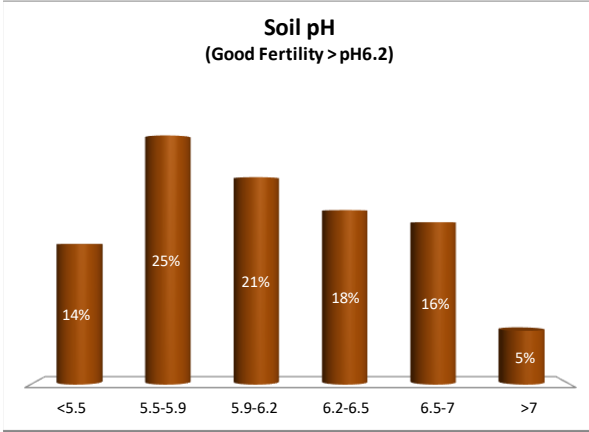

Soil Analysis Status and Trends

County	Cork
Year	2021
Enterprise	All Farms
Number of Samples	5,966

Soil Analysis Status and Trends

County	Cork
Year	2021
Enterprise	Dairy
Number of Samples	4,678

Soil Analysis Status and Trends

County	Cork
Year	2021
Enterprise	Drystock
Number of Samples	900

Soil Analysis Status and Trends

County	Cork
Year	2021
Enterprise	Tillage
Number of Samples	349