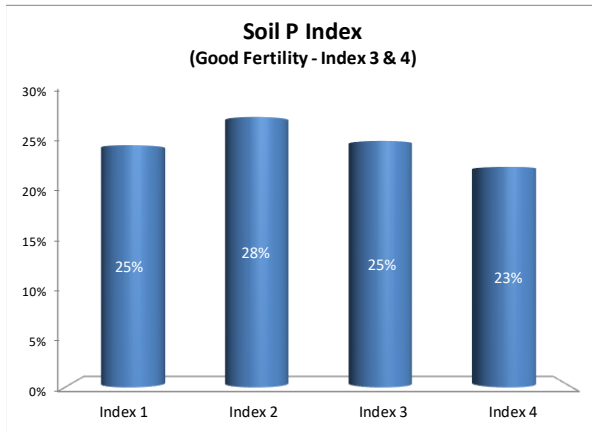

Soil Analysis Status and Trends

County	Cork
Year	2021
Enterprise	All Farms
Number of Samples	5,966

Soil Analysis Status and Trends

County	Cork
Year	2021
Enterprise	Dairy
Number of Samples	4,678

Soil Analysis Status and Trends

County	Cork
Year	2021
Enterprise	Drystock
Number of Samples	900

Soil Analysis Status and Trends

County	Cork
Year	2021
Enterprise	Tillage
Number of Samples	349