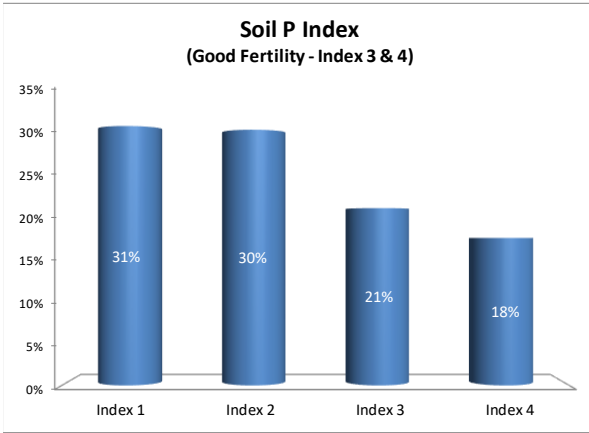

Soil Analysis Status and Trends

County	Cork
Year	2021
Enterprise	All Farms
Number of Samples	5,966

Soil Analysis Status and Trends

County	Cork
Year	2021
Enterprise	Dairy
Number of Samples	4,678

Soil Analysis Status and Trends

County	Cork
Year	2021
Enterprise	Drystock
Number of Samples	900

Soil Analysis Status and Trends

County	Cork
Year	2021
Enterprise	Tillage
Number of Samples	349