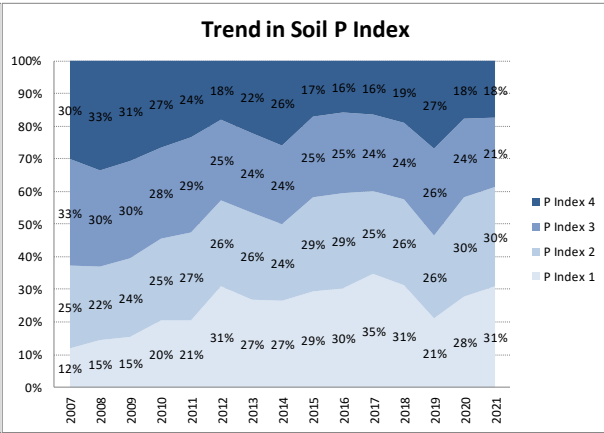

Soil Analysis Status and Trends

County	Cork
Year	2021
Enterprise	All Farms
Number of Samples	5,966

Soil Analysis Status and Trends

County	Cork
Year	2021
Enterprise	Dairy
Number of Samples	4,678

Soil Analysis Status and Trends

County	Cork
Year	2021
Enterprise	Drystock
Number of Samples	900

Soil Analysis Status and Trends

County	Cork
Year	2021
Enterprise	Tillage
Number of Samples	349