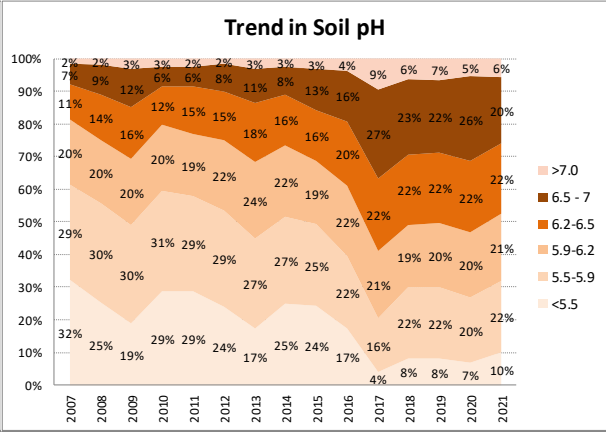

Soil Analysis Status and Trends

County	Cork
Year	2021
Enterprise	All Farms
Number of Samples	5,966

Soil Analysis Status and Trends

County	Cork
Year	2021
Enterprise	Dairy
Number of Samples	4,678

Soil Analysis Status and Trends

County	Cork
Year	2021
Enterprise	Drystock
Number of Samples	900

Soil Analysis Status and Trends

County	Cork
Year	2021
Enterprise	Tillage
Number of Samples	349