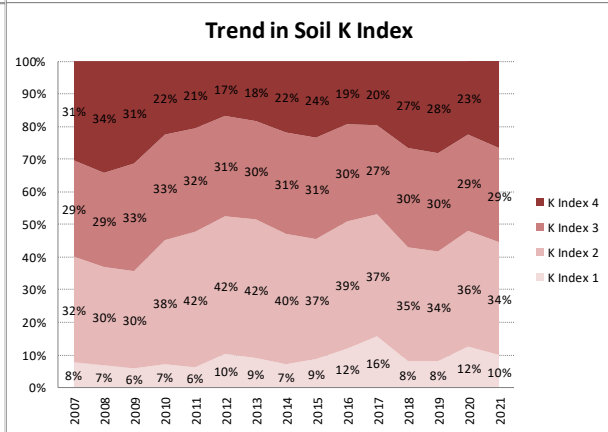

Soil Analysis Status and Trends

County	Cork
Year	2021
Enterprise	All Farms
Number of Samples	5,966

Soil Analysis Status and Trends

County	Cork
Year	2021
Enterprise	Dairy
Number of Samples	4,678

Soil Analysis Status and Trends

County	Cork
Year	2021
Enterprise	Drystock
Number of Samples	900

Soil Analysis Status and Trends

County	Cork
Year	2021
Enterprise	Tillage
Number of Samples	349