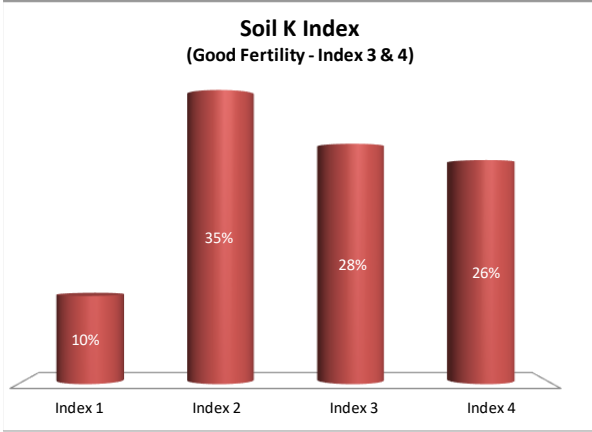

Soil Analysis Status and Trends

County	Cork
Year	2021
Enterprise	All Farms
Number of Samples	5,966

Soil Analysis Status and Trends

County	Cork
Year	2021
Enterprise	Dairy
Number of Samples	4,678

Soil Analysis Status and Trends

County	Cork
Year	2021
Enterprise	Drystock
Number of Samples	900

Soil Analysis Status and Trends

County	Cork
Year	2021
Enterprise	Tillage
Number of Samples	349