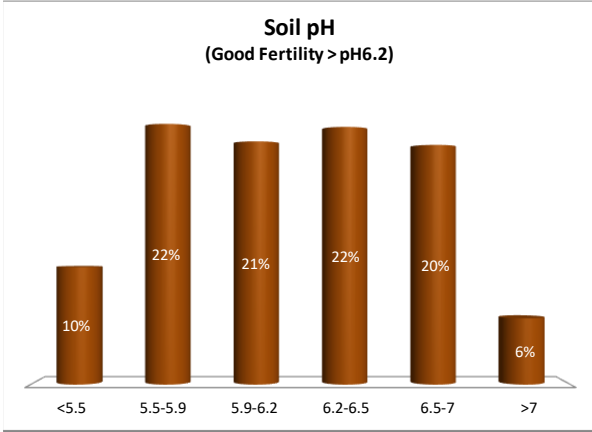

Soil Analysis Status and Trends

County	Cork
Year	2021
Enterprise	All Farms
Number of Samples	5,966

Soil Analysis Status and Trends

County	Cork
Year	2021
Enterprise	Dairy
Number of Samples	4,678

Soil Analysis Status and Trends

County	Cork
Year	2021
Enterprise	Drystock
Number of Samples	900

Soil Analysis Status and Trends

County	Cork
Year	2021
Enterprise	Tillage
Number of Samples	349