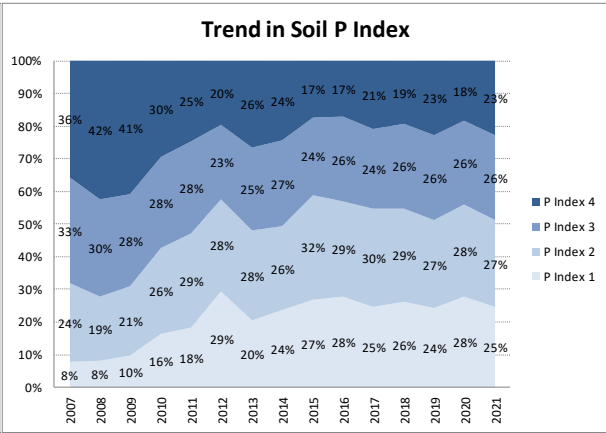

Soil Analysis Status and Trends

County	Cork
Year	2021
Enterprise	All Farms
Number of Samples	5,966

Soil Analysis Status and Trends

County	Cork
Year	2021
Enterprise	Dairy
Number of Samples	4,678

Soil Analysis Status and Trends

County	Cork
Year	2021
Enterprise	Drystock
Number of Samples	900

Soil Analysis Status and Trends

County	Cork
Year	2021
Enterprise	Tillage
Number of Samples	349