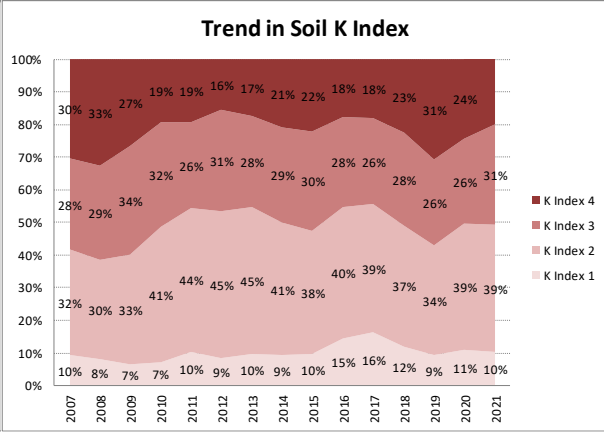

Soil Analysis Status and Trends

County	Cork
Year	2021
Enterprise	All Farms
Number of Samples	5,966

Soil Analysis Status and Trends

County	Cork
Year	2021
Enterprise	Dairy
Number of Samples	4,678

Soil Analysis Status and Trends

County	Cork
Year	2021
Enterprise	Drystock
Number of Samples	900

Soil Analysis Status and Trends

County	Cork
Year	2021
Enterprise	Tillage
Number of Samples	349