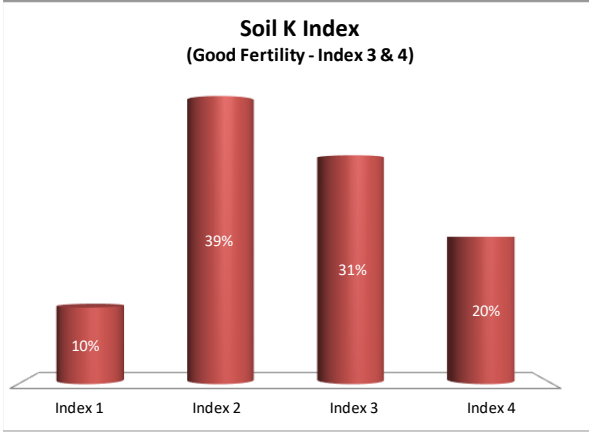

Soil Analysis Status and Trends

County	Cork
Year	2021
Enterprise	All Farms
Number of Samples	5,966

Soil Analysis Status and Trends

County	Cork
Year	2021
Enterprise	Dairy
Number of Samples	4,678

Soil Analysis Status and Trends

County	Cork
Year	2021
Enterprise	Drystock
Number of Samples	900

Soil Analysis Status and Trends

County	Cork
Year	2021
Enterprise	Tillage
Number of Samples	349