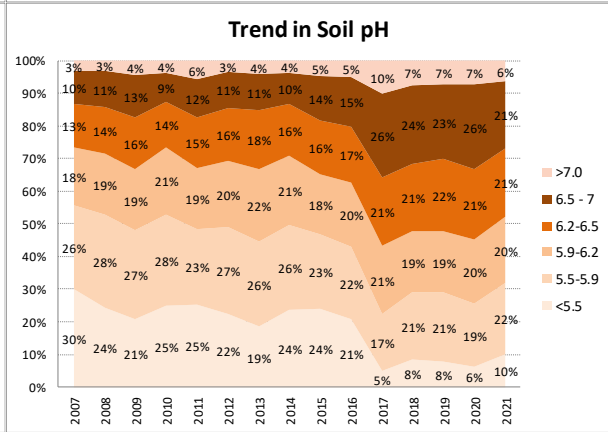

Soil Analysis Status and Trends

County	Cork
Year	2021
Enterprise	All Farms
Number of Samples	5,966

Soil Analysis Status and Trends

County	Cork
Year	2021
Enterprise	Dairy
Number of Samples	4,678

Soil Analysis Status and Trends

County	Cork
Year	2021
Enterprise	Drystock
Number of Samples	900

Soil Analysis Status and Trends

County	Cork
Year	2021
Enterprise	Tillage
Number of Samples	349