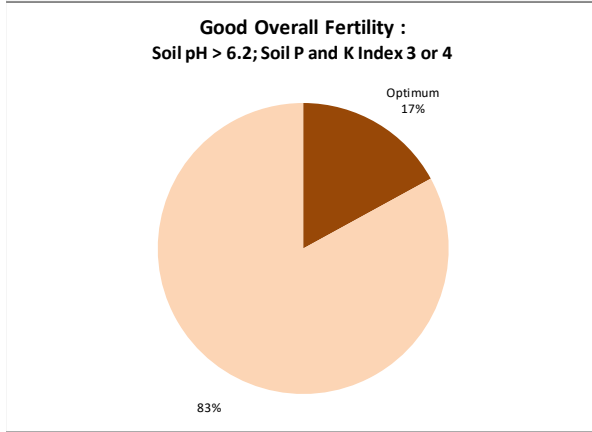

Soil Analysis Status and Trends

County	Cork
Year	2021
Enterprise	All Farms
Number of Samples	5,966

Soil Analysis Status and Trends

County	Cork
Year	2021
Enterprise	Dairy
Number of Samples	4,678

Soil Analysis Status and Trends

County	Cork
Year	2021
Enterprise	Drystock
Number of Samples	900

Soil Analysis Status and Trends

County	Cork
Year	2021
Enterprise	Tillage
Number of Samples	349