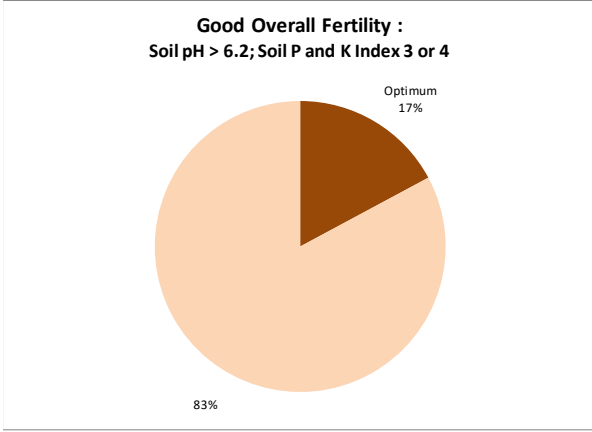

Soil Analysis Status and Trends

County	Cork
Year	2021
Enterprise	All Farms
Number of Samples	5,966

Soil Analysis Status and Trends

County	Cork
Year	2021
Enterprise	Dairy
Number of Samples	4,678

Soil Analysis Status and Trends

County	Cork
Year	2021
Enterprise	Drystock
Number of Samples	900

Soil Analysis Status and Trends

County	Cork
Year	2021
Enterprise	Tillage
Number of Samples	349