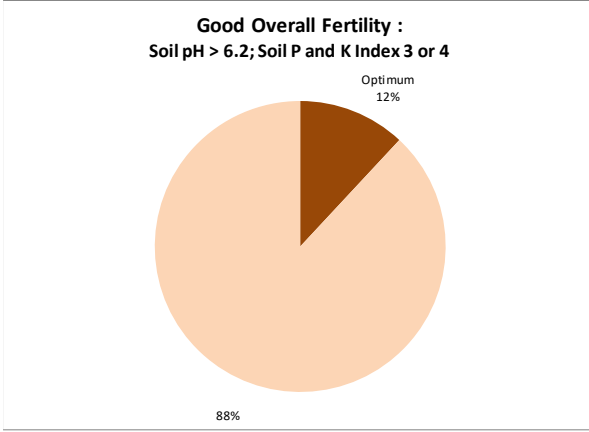

Soil Analysis Status and Trends

County	Cork
Year	2021
Enterprise	All Farms
Number of Samples	5,966

Soil Analysis Status and Trends

County	Cork
Year	2021
Enterprise	Dairy
Number of Samples	4,678

Soil Analysis Status and Trends

County	Cork
Year	2021
Enterprise	Drystock
Number of Samples	900

Soil Analysis Status and Trends

County	Cork
Year	2021
Enterprise	Tillage
Number of Samples	349