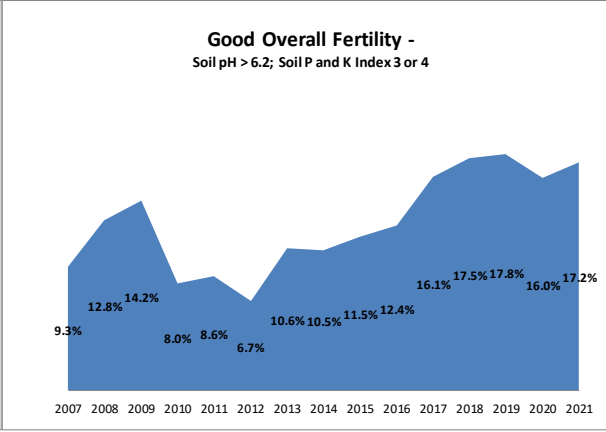

Soil Analysis Status and Trends

County	Cork
Year	2021
Enterprise	All Farms
Number of Samples	5,966

Soil Analysis Status and Trends

County	Cork
Year	2021
Enterprise	Dairy
Number of Samples	4,678

Soil Analysis Status and Trends

County	Cork
Year	2021
Enterprise	Drystock
Number of Samples	900

Soil Analysis Status and Trends

County	Cork
Year	2021
Enterprise	Tillage
Number of Samples	349