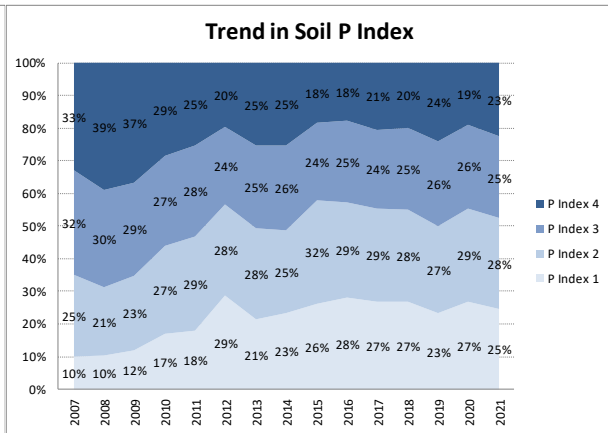

Soil Analysis Status and Trends

County	Cork
Year	2021
Enterprise	All Farms
Number of Samples	5,966

Soil Analysis Status and Trends

County	Cork
Year	2021
Enterprise	Dairy
Number of Samples	4,678

Soil Analysis Status and Trends

County	Cork
Year	2021
Enterprise	Drystock
Number of Samples	900

Soil Analysis Status and Trends

County	Cork
Year	2021
Enterprise	Tillage
Number of Samples	349