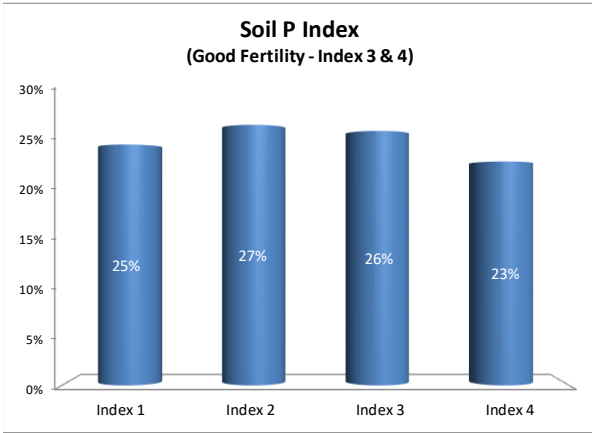

Soil Analysis Status and Trends

County	Cork
Year	2021
Enterprise	All Farms
Number of Samples	5,966

Soil Analysis Status and Trends

County	Cork
Year	2021
Enterprise	Dairy
Number of Samples	4,678

Soil Analysis Status and Trends

County	Cork
Year	2021
Enterprise	Drystock
Number of Samples	900

Soil Analysis Status and Trends

County	Cork
Year	2021
Enterprise	Tillage
Number of Samples	349