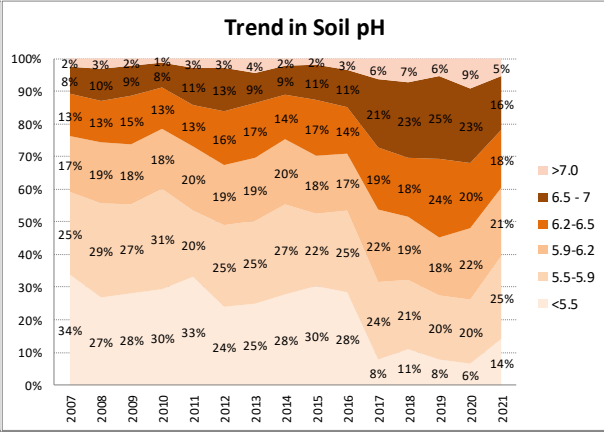

Soil Analysis Status and Trends

County	Cork
Year	2021
Enterprise	All Farms
Number of Samples	5,966

Soil Analysis Status and Trends

County	Cork
Year	2021
Enterprise	Dairy
Number of Samples	4,678

Soil Analysis Status and Trends

County	Cork
Year	2021
Enterprise	Drystock
Number of Samples	900

Soil Analysis Status and Trends

County	Cork
Year	2021
Enterprise	Tillage
Number of Samples	349