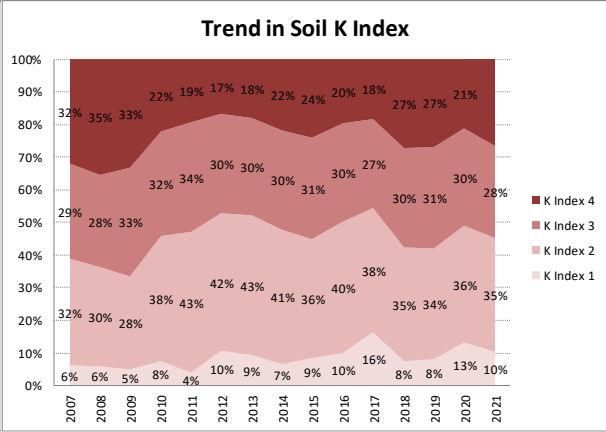

Soil Analysis Status and Trends

County	Cork
Year	2021
Enterprise	All Farms
Number of Samples	5,966

Soil Analysis Status and Trends

County	Cork
Year	2021
Enterprise	Dairy
Number of Samples	4,678

Soil Analysis Status and Trends

County	Cork
Year	2021
Enterprise	Drystock
Number of Samples	900

Soil Analysis Status and Trends

County	Cork
Year	2021
Enterprise	Tillage
Number of Samples	349