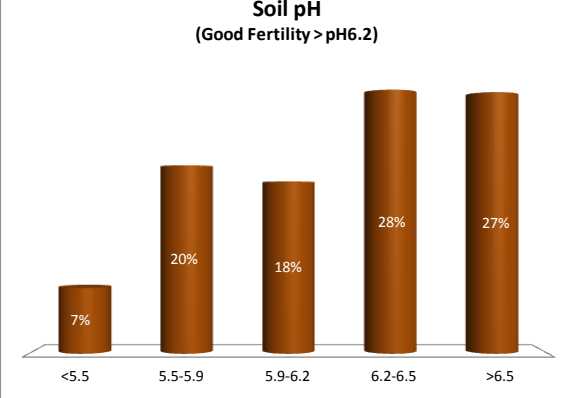

County	Donegal
Year	2019
Enterprise	All Farms
Number of Samples	828

# Soil Analysis Status and Trends

County	Donegal
Year	2019
Enterprise	Dairy
Number of Samples	385

County	Donegal
Year	2019
Enterprise	Tillage
Number of Samples	46

Caution - Graphics based on low sample number