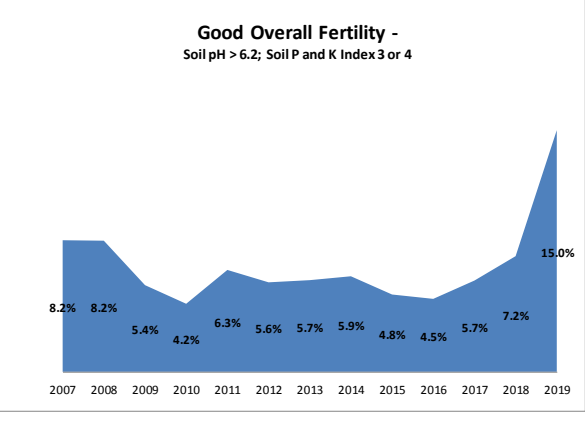

County	Donegal
Year	2019
Enterprise	All Farms
Number of Samples	828

# Soil Analysis Status and Trends

County	Donegal
Year	2019
Enterprise	Dairy
Number of Samples	385

County	Donegal
Year	2019
Enterprise	Tillage
Number of Samples	46

Caution - Graphics based on low sample number