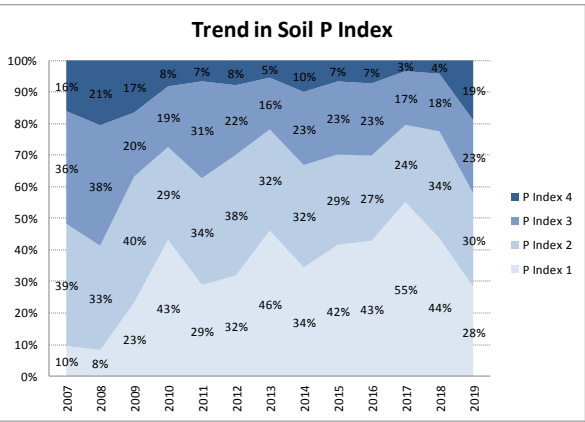

County	Donegal
Year	2019
Enterprise	All Farms
Number of Samples	828

# Soil Analysis Status and Trends

County	Donegal
Year	2019
Enterprise	Dairy
Number of Samples	385

County	Donegal
Year	2019
Enterprise	Tillage
Number of Samples	46

Caution - Graphics based on low sample number