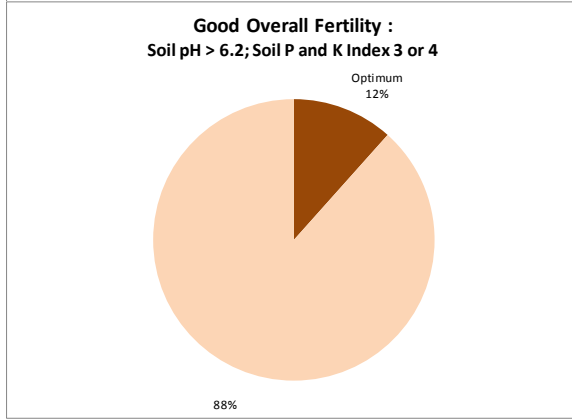

County	Donegal
Year	2019
Enterprise	All Farms
Number of Samples	828

# Soil Analysis Status and Trends

County	Donegal
Year	2019
Enterprise	Dairy
Number of Samples	385

County	Donegal
Year	2019
Enterprise	Tillage
Number of Samples	46

Caution - Graphics based on low sample number