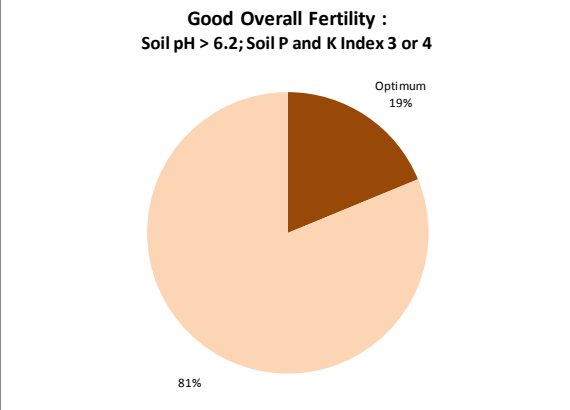

County	Donegal
Year	2019
Enterprise	All Farms
Number of Samples	828

# Soil Analysis Status and Trends

County	Donegal
Year	2019
Enterprise	Dairy
Number of Samples	385

County	Donegal
Year	2019
Enterprise	Tillage
Number of Samples	46

Caution - Graphics based on low sample number