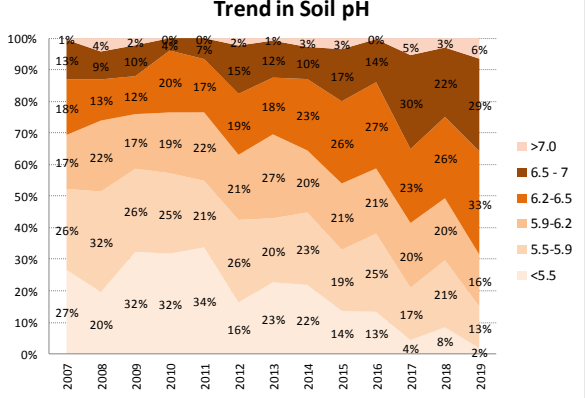

County	Donegal
Year	2019
Enterprise	All Farms
Number of Samples	828

# Soil Analysis Status and Trends

County	Donegal
Year	2019
Enterprise	Dairy
Number of Samples	385

County	Donegal
Year	2019
Enterprise	Tillage
Number of Samples	46

Caution - Graphics based on low sample number