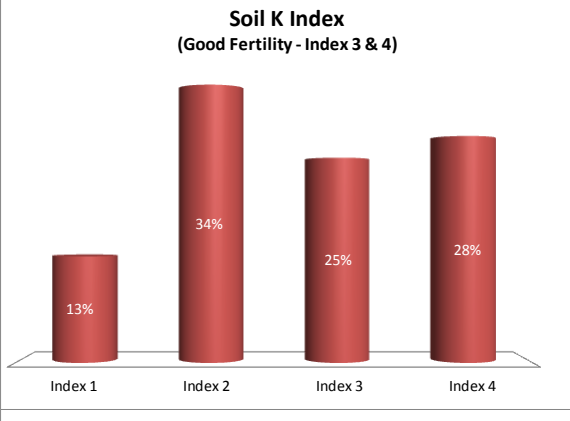

County	Donegal
Year	2019
Enterprise	All Farms
Number of Samples	828

# Soil Analysis Status and Trends

County	Donegal
Year	2019
Enterprise	Dairy
Number of Samples	385

County	Donegal
Year	2019
Enterprise	Tillage
Number of Samples	46

Caution - Graphics based on low sample number