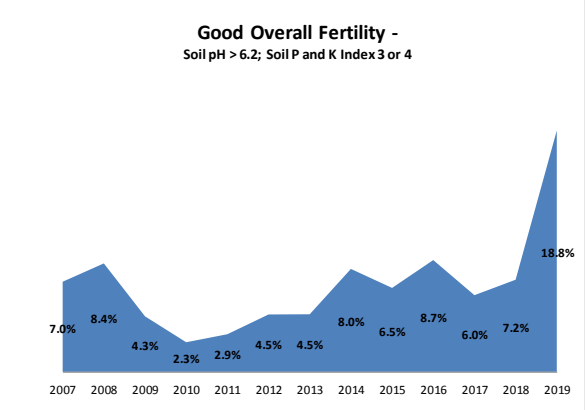

County	Donegal
Year	2019
Enterprise	All Farms
Number of Samples	828

# Soil Analysis Status and Trends

County	Donegal
Year	2019
Enterprise	Dairy
Number of Samples	385

County	Donegal
Year	2019
Enterprise	Tillage
Number of Samples	46

Caution - Graphics based on low sample number