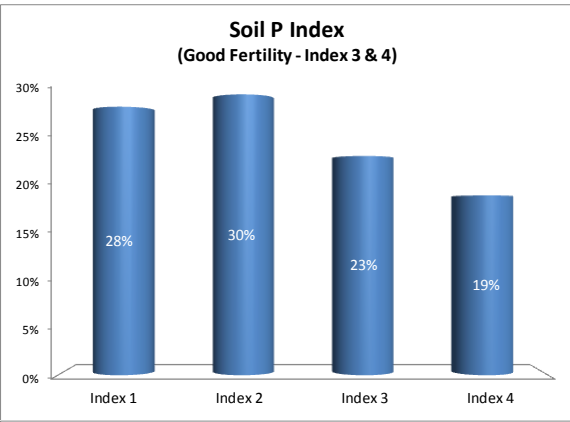

County	Donegal
Year	2019
Enterprise	All Farms
Number of Samples	828

# Soil Analysis Status and Trends

County	Donegal
Year	2019
Enterprise	Dairy
Number of Samples	385

County	Donegal
Year	2019
Enterprise	Tillage
Number of Samples	46

Caution - Graphics based on low sample number