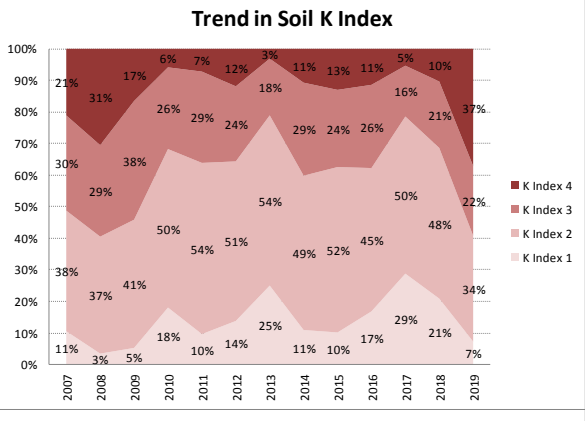

County	Donegal
Year	2019
Enterprise	All Farms
Number of Samples	828

# Soil Analysis Status and Trends

County	Donegal
Year	2019
Enterprise	Dairy
Number of Samples	385

County	Donegal
Year	2019
Enterprise	Tillage
Number of Samples	46

Caution - Graphics based on low sample number