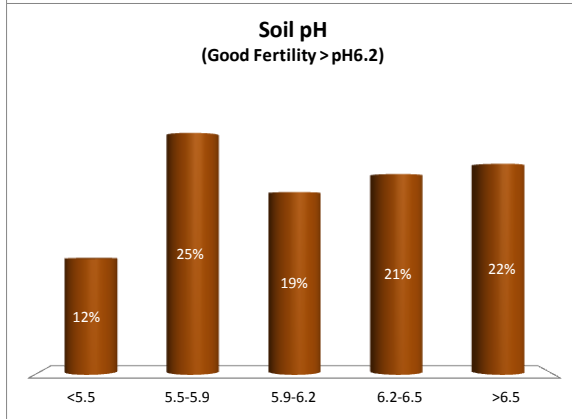

County	Donegal
Year	2019
Enterprise	All Farms
Number of Samples	828

# Soil Analysis Status and Trends

County	Donegal
Year	2019
Enterprise	Dairy
Number of Samples	385

County	Donegal
Year	2019
Enterprise	Tillage
Number of Samples	46

Caution - Graphics based on low sample number