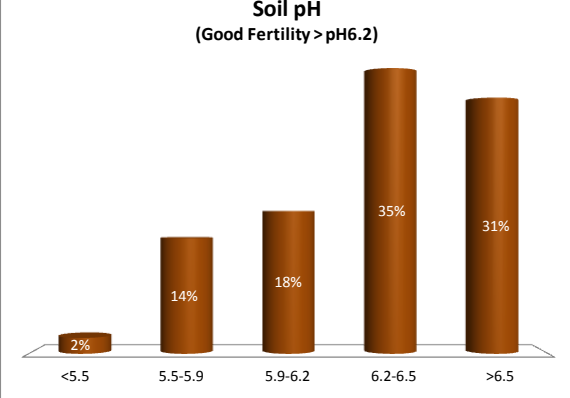

County	Donegal
Year	2019
Enterprise	All Farms
Number of Samples	828

# Soil Analysis Status and Trends

County	Donegal
Year	2019
Enterprise	Dairy
Number of Samples	385

County	Donegal
Year	2019
Enterprise	Tillage
Number of Samples	46

Caution - Graphics based on low sample number