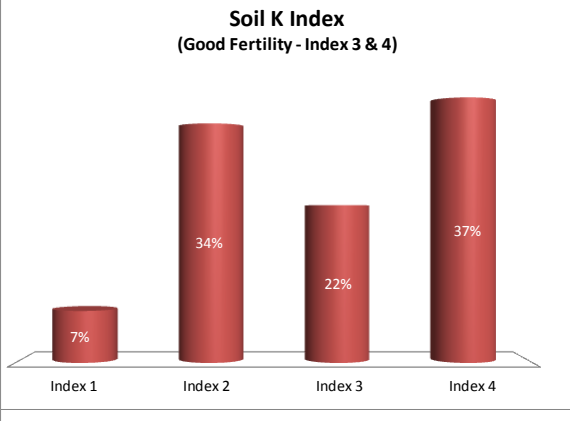

County	Donegal
Year	2019
Enterprise	All Farms
Number of Samples	828

# Soil Analysis Status and Trends

County	Donegal
Year	2019
Enterprise	Dairy
Number of Samples	385

County	Donegal
Year	2019
Enterprise	Tillage
Number of Samples	46

Caution - Graphics based on low sample number