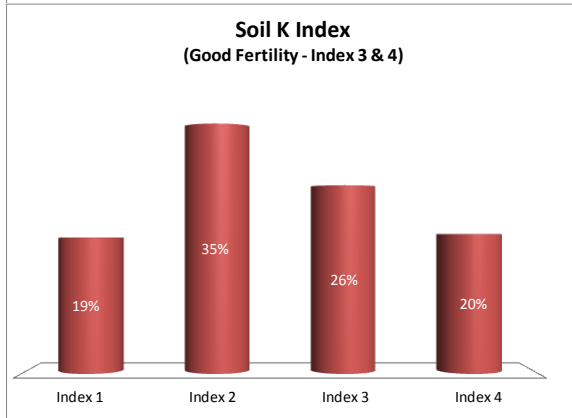

County	Donegal
Year	2019
Enterprise	All Farms
Number of Samples	828

# Soil Analysis Status and Trends

County	Donegal
Year	2019
Enterprise	Dairy
Number of Samples	385

County	Donegal
Year	2019
Enterprise	Tillage
Number of Samples	46

Caution - Graphics based on low sample number