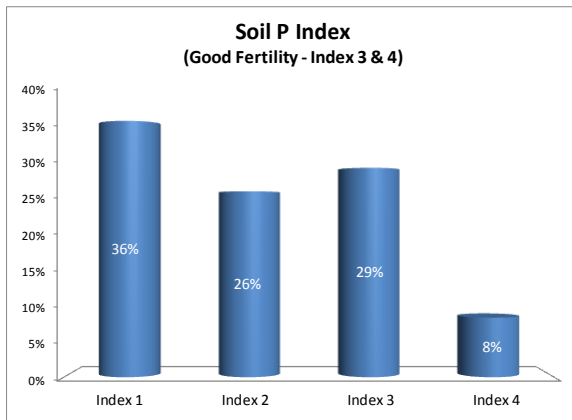

County	Donegal
Year	2019
Enterprise	All Farms
Number of Samples	828

# Soil Analysis Status and Trends

County	Donegal
Year	2019
Enterprise	Dairy
Number of Samples	385

County	Donegal
Year	2019
Enterprise	Tillage
Number of Samples	46

Caution - Graphics based on low sample number