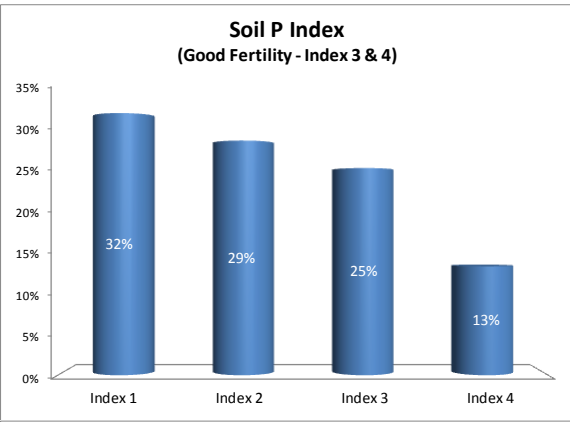

County	Donegal
Year	2019
Enterprise	All Farms
Number of Samples	828

# Soil Analysis Status and Trends

County	Donegal
Year	2019
Enterprise	Dairy
Number of Samples	385

County	Donegal
Year	2019
Enterprise	Tillage
Number of Samples	46

Caution - Graphics based on low sample number