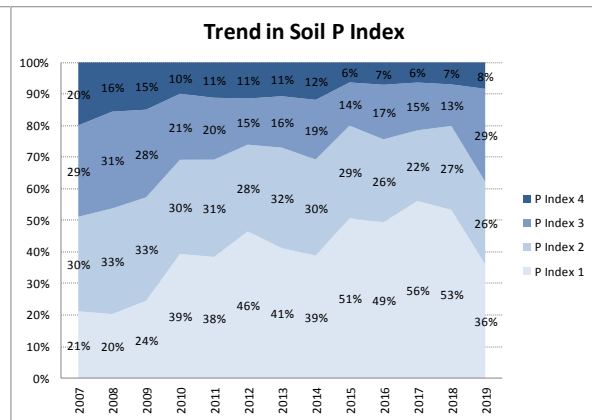

County	Donegal
Year	2019
Enterprise	All Farms
Number of Samples	828

# Soil Analysis Status and Trends

County	Donegal
Year	2019
Enterprise	Dairy
Number of Samples	385

County	Donegal
Year	2019
Enterprise	Tillage
Number of Samples	46

Caution - Graphics based on low sample number