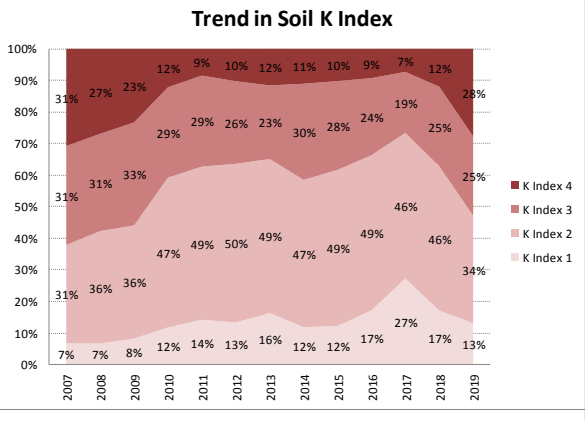

County	Donegal
Year	2019
Enterprise	All Farms
Number of Samples	828

# Soil Analysis Status and Trends

County	Donegal
Year	2019
Enterprise	Dairy
Number of Samples	385

County	Donegal
Year	2019
Enterprise	Tillage
Number of Samples	46

Caution - Graphics based on low sample number