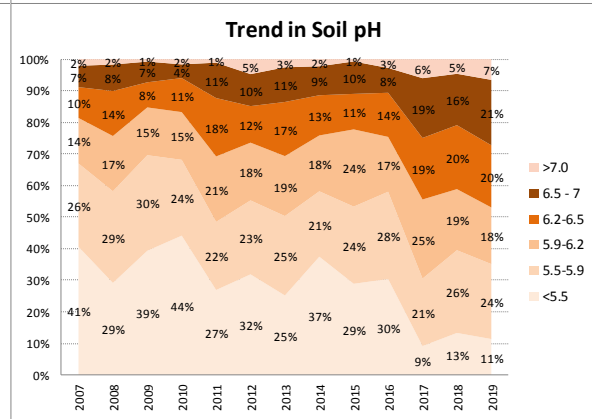

County	Donegal
Year	2019
Enterprise	All Farms
Number of Samples	828

# Soil Analysis Status and Trends

County	Donegal
Year	2019
Enterprise	Dairy
Number of Samples	385

County	Donegal
Year	2019
Enterprise	Tillage
Number of Samples	46

Caution - Graphics based on low sample number