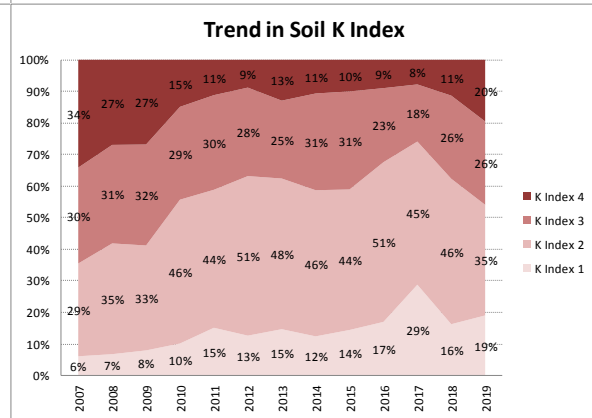

County	Donegal
Year	2019
Enterprise	All Farms
Number of Samples	828

# Soil Analysis Status and Trends

County	Donegal
Year	2019
Enterprise	Dairy
Number of Samples	385

County	Donegal
Year	2019
Enterprise	Tillage
Number of Samples	46

Caution - Graphics based on low sample number