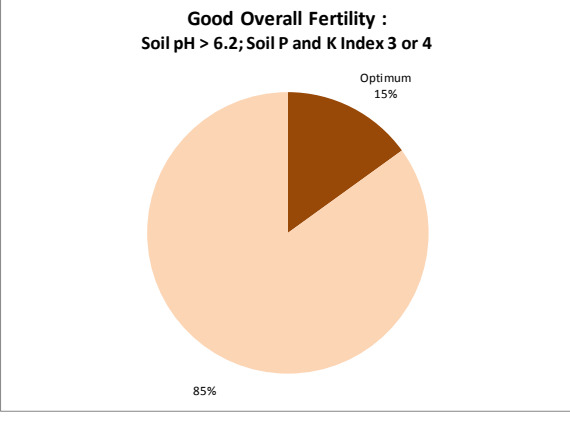

County	Donegal
Year	2019
Enterprise	All Farms
Number of Samples	828

# Soil Analysis Status and Trends

County	Donegal
Year	2019
Enterprise	Dairy
Number of Samples	385

County	Donegal
Year	2019
Enterprise	Tillage
Number of Samples	46

Caution - Graphics based on low sample number