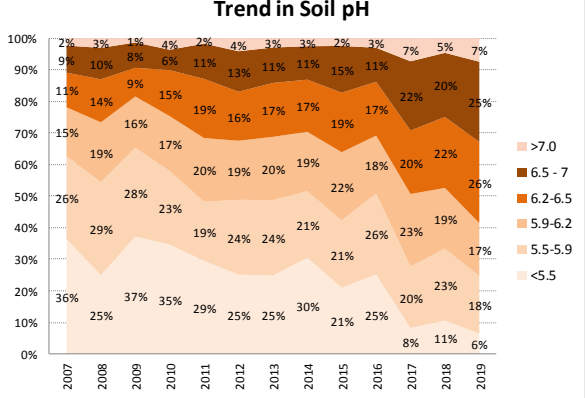

County	Donegal
Year	2019
Enterprise	All Farms
Number of Samples	828

# Soil Analysis Status and Trends

County	Donegal
Year	2019
Enterprise	Dairy
Number of Samples	385

County	Donegal
Year	2019
Enterprise	Tillage
Number of Samples	46

Caution - Graphics based on low sample number