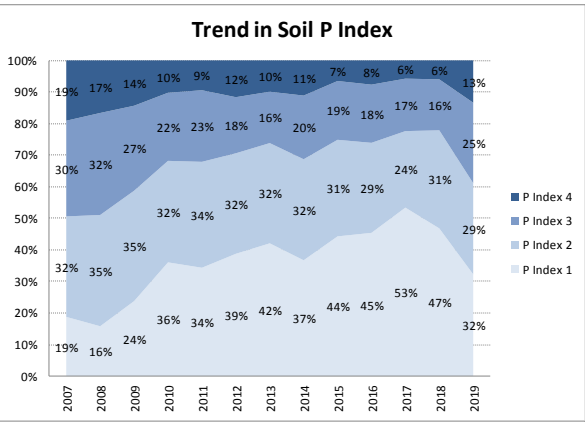

County	Donegal
Year	2019
Enterprise	All Farms
Number of Samples	828

# Soil Analysis Status and Trends

County	Donegal
Year	2019
Enterprise	Dairy
Number of Samples	385

County	Donegal
Year	2019
Enterprise	Tillage
Number of Samples	46

Caution - Graphics based on low sample number