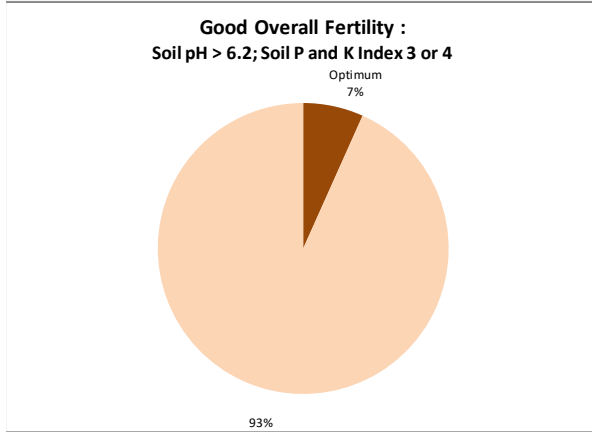

# Soil Analysis Status and Trends

County	Donegal
Year	2021
Enterprise	All Farms
Number of Samples	585

# Soil Analysis Status and Trends

County	Donegal
Year	2021
Enterprise	Dairy
Number of Samples	157

# Soil Analysis Status and Trends

County	Donegal
Year	2021
Enterprise	Tillage
Number of Samples	49

Caution - Graphics based on low sample number