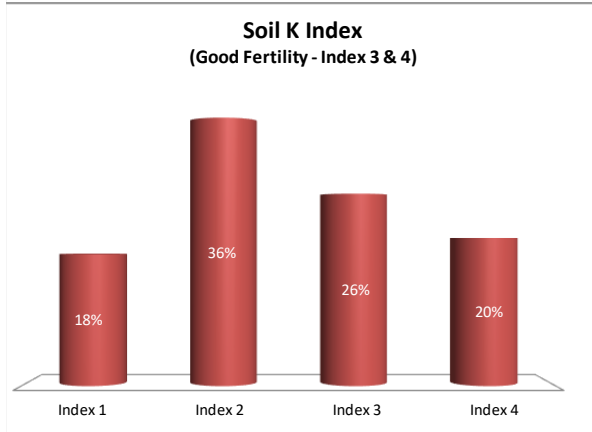

# Soil Analysis Status and Trends

County	Donegal
Year	2021
Enterprise	All Farms
Number of Samples	585

# Soil Analysis Status and Trends

County	Donegal
Year	2021
Enterprise	Dairy
Number of Samples	157

# Soil Analysis Status and Trends

County	Donegal
Year	2021
Enterprise	Tillage
Number of Samples	49

Caution - Graphics based on low sample number