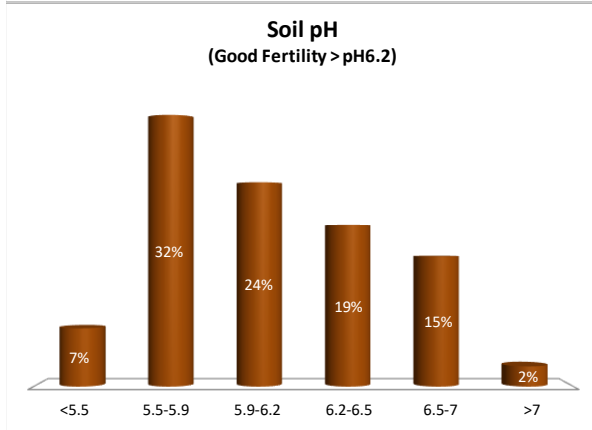

# Soil Analysis Status and Trends

County	Donegal
Year	2021
Enterprise	All Farms
Number of Samples	585

# Soil Analysis Status and Trends

County	Donegal
Year	2021
Enterprise	Dairy
Number of Samples	157

# Soil Analysis Status and Trends

County	Donegal
Year	2021
Enterprise	Tillage
Number of Samples	49

Caution - Graphics based on low sample number