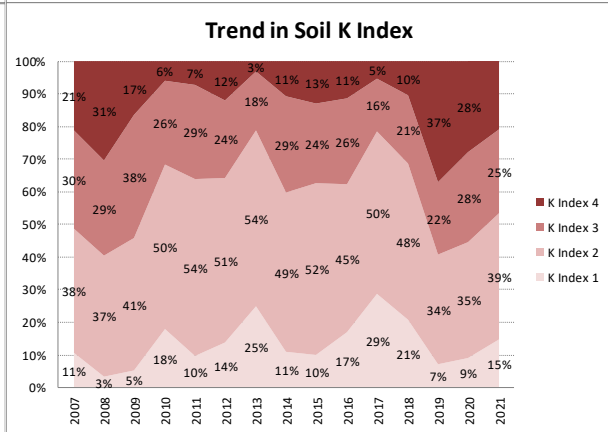

# Soil Analysis Status and Trends

County	Donegal
Year	2021
Enterprise	All Farms
Number of Samples	585

# Soil Analysis Status and Trends

County	Donegal
Year	2021
Enterprise	Dairy
Number of Samples	157