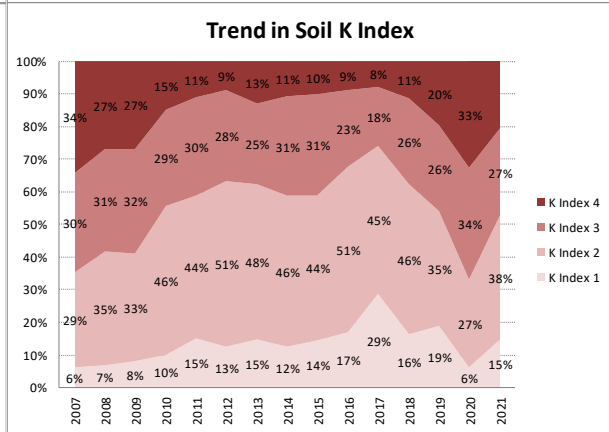

# Soil Analysis Status and Trends

County	Donegal
Year	2021
Enterprise	All Farms
Number of Samples	585

# Soil Analysis Status and Trends

County	Donegal
Year	2021
Enterprise	Dairy
Number of Samples	157