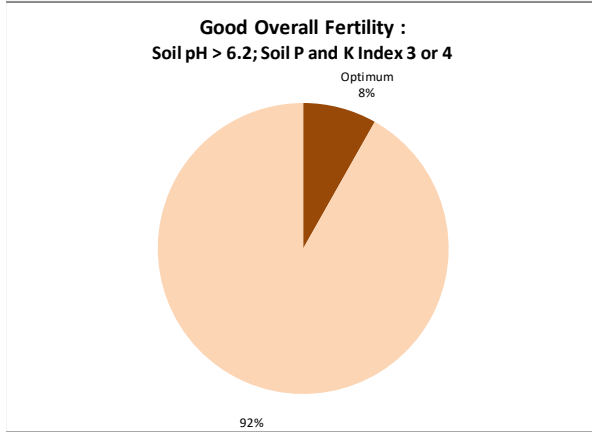

# Soil Analysis Status and Trends

County	Donegal
Year	2021
Enterprise	All Farms
Number of Samples	585

# Soil Analysis Status and Trends

County	Donegal
Year	2021
Enterprise	Dairy
Number of Samples	157

# Soil Analysis Status and Trends

County	Donegal
Year	2021
Enterprise	Tillage
Number of Samples	49

Caution - Graphics based on low sample number