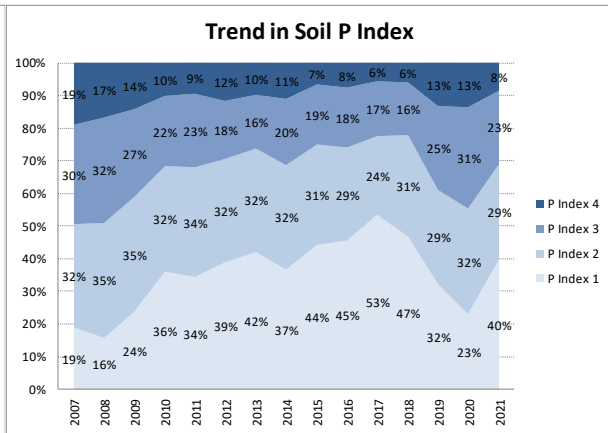

# Soil Analysis Status and Trends

County	Donegal
Year	2021
Enterprise	All Farms
Number of Samples	585

# Soil Analysis Status and Trends

County	Donegal
Year	2021
Enterprise	Dairy
Number of Samples	157