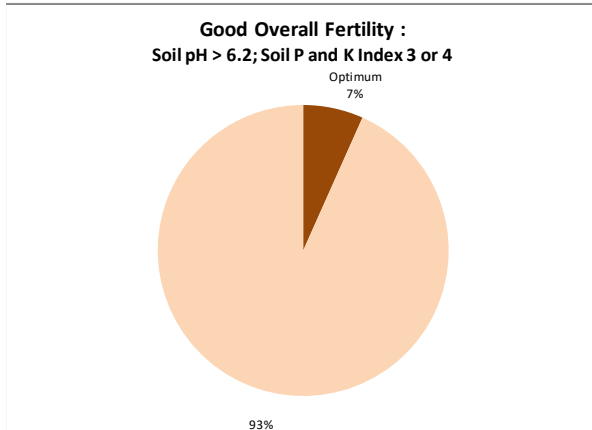

# Soil Analysis Status and Trends

County	Donegal
Year	2021
Enterprise	All Farms
Number of Samples	585

# Soil Analysis Status and Trends

County	Donegal
Year	2021
Enterprise	Dairy
Number of Samples	157

# Soil Analysis Status and Trends

County	Donegal
Year	2021
Enterprise	Tillage
Number of Samples	49

Caution - Graphics based on low sample number