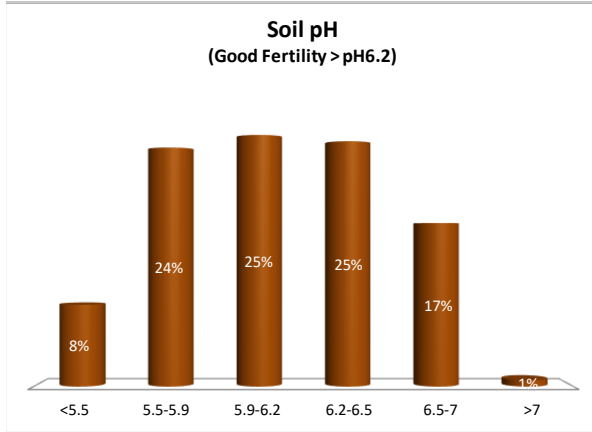

# Soil Analysis Status and Trends

County	Donegal
Year	2021
Enterprise	All Farms
Number of Samples	585

# Soil Analysis Status and Trends

County	Donegal
Year	2021
Enterprise	Dairy
Number of Samples	157

# Soil Analysis Status and Trends

County	Donegal
Year	2021
Enterprise	Tillage
Number of Samples	49

Caution - Graphics based on low sample number