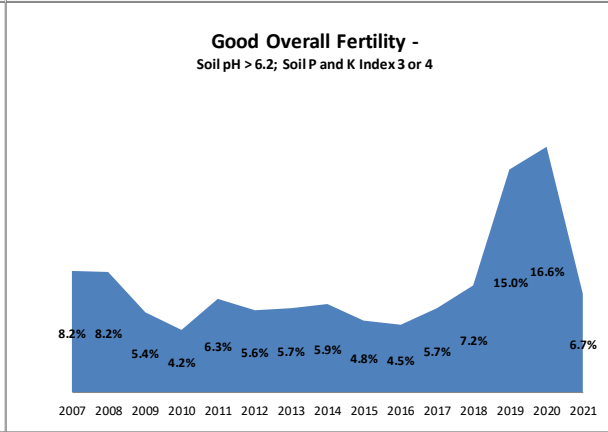

# Soil Analysis Status and Trends

County	Donegal
Year	2021
Enterprise	All Farms
Number of Samples	585

# Soil Analysis Status and Trends

County	Donegal
Year	2021
Enterprise	Dairy
Number of Samples	157