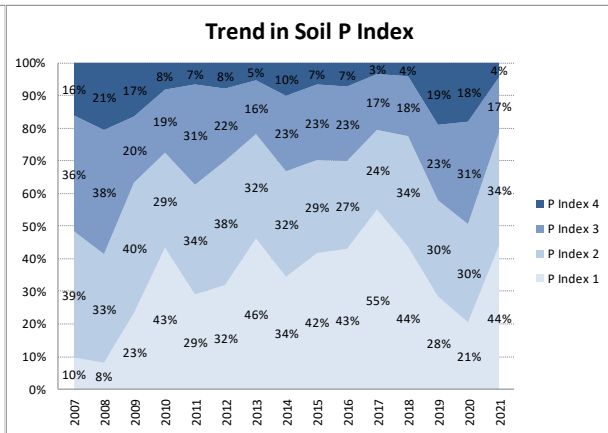

# Soil Analysis Status and Trends

County	Donegal
Year	2021
Enterprise	All Farms
Number of Samples	585

# Soil Analysis Status and Trends

County	Donegal
Year	2021
Enterprise	Dairy
Number of Samples	157