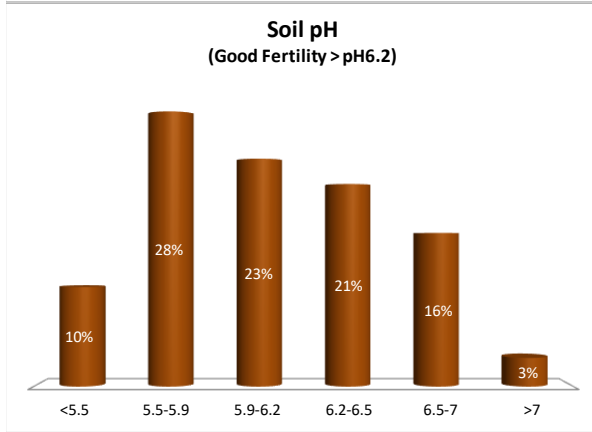

# Soil Analysis Status and Trends

County	Donegal
Year	2021
Enterprise	All Farms
Number of Samples	585

# Soil Analysis Status and Trends

County	Donegal
Year	2021
Enterprise	Dairy
Number of Samples	157

# Soil Analysis Status and Trends

County	Donegal
Year	2021
Enterprise	Tillage
Number of Samples	49

Caution - Graphics based on low sample number