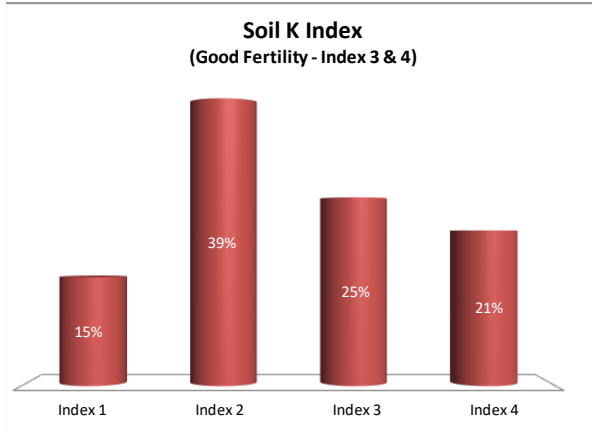

# Soil Analysis Status and Trends

County	Donegal
Year	2021
Enterprise	All Farms
Number of Samples	585

# Soil Analysis Status and Trends

County	Donegal
Year	2021
Enterprise	Dairy
Number of Samples	157

# Soil Analysis Status and Trends

County	Donegal
Year	2021
Enterprise	Tillage
Number of Samples	49

Caution - Graphics based on low sample number