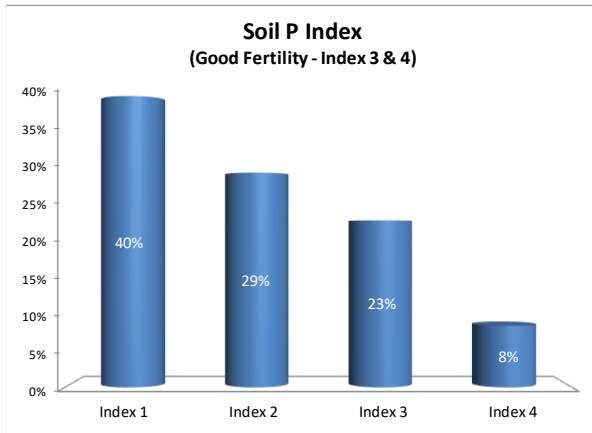

# Soil Analysis Status and Trends

County	Donegal
Year	2021
Enterprise	All Farms
Number of Samples	585

# Soil Analysis Status and Trends

County	Donegal
Year	2021
Enterprise	Dairy
Number of Samples	157

# Soil Analysis Status and Trends

County	Donegal
Year	2021
Enterprise	Tillage
Number of Samples	49

Caution - Graphics based on low sample number