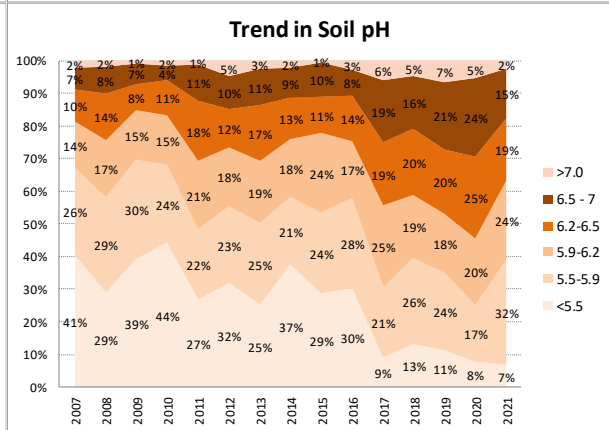

# Soil Analysis Status and Trends

County	Donegal
Year	2021
Enterprise	All Farms
Number of Samples	585

# Soil Analysis Status and Trends

County	Donegal
Year	2021
Enterprise	Dairy
Number of Samples	157