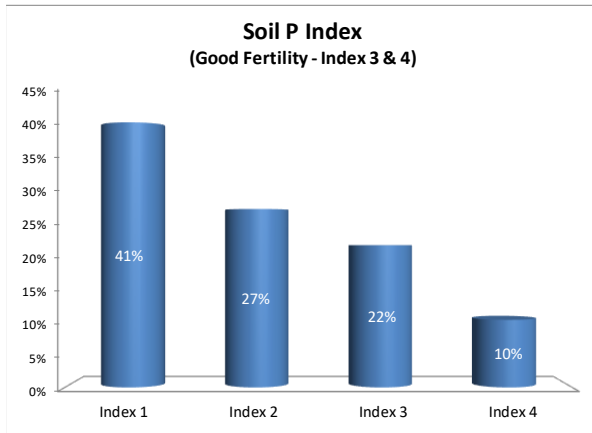

# Soil Analysis Status and Trends

County	Donegal
Year	2021
Enterprise	All Farms
Number of Samples	585

# Soil Analysis Status and Trends

County	Donegal
Year	2021
Enterprise	Dairy
Number of Samples	157

# Soil Analysis Status and Trends

County	Donegal
Year	2021
Enterprise	Tillage
Number of Samples	49

Caution - Graphics based on low sample number