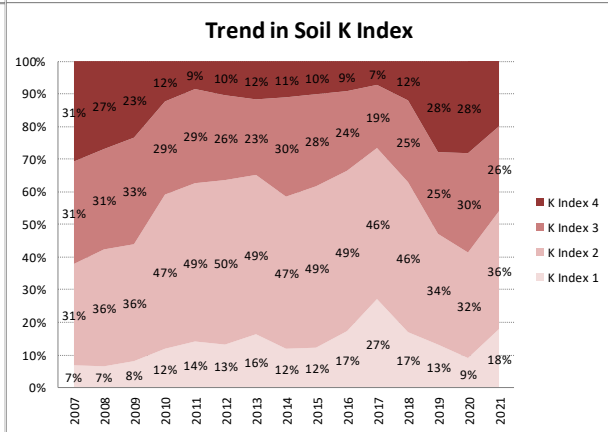

# Soil Analysis Status and Trends

County	Donegal
Year	2021
Enterprise	All Farms
Number of Samples	585

# Soil Analysis Status and Trends

County	Donegal
Year	2021
Enterprise	Dairy
Number of Samples	157