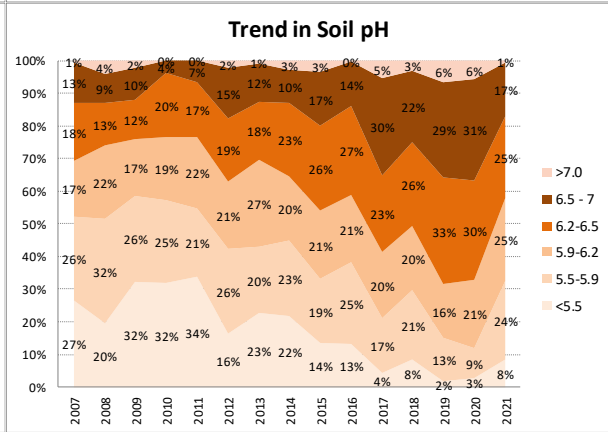

# Soil Analysis Status and Trends

County	Donegal
Year	2021
Enterprise	All Farms
Number of Samples	585

# Soil Analysis Status and Trends

County	Donegal
Year	2021
Enterprise	Dairy
Number of Samples	157