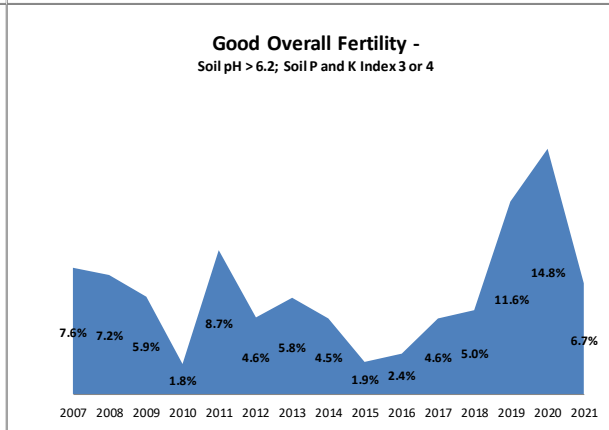

# Soil Analysis Status and Trends

County	Donegal
Year	2021
Enterprise	All Farms
Number of Samples	585

# Soil Analysis Status and Trends

County	Donegal
Year	2021
Enterprise	Dairy
Number of Samples	157