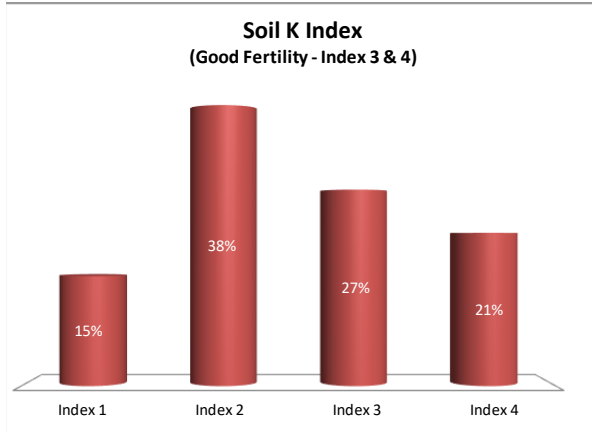

# Soil Analysis Status and Trends

County	Donegal
Year	2021
Enterprise	All Farms
Number of Samples	585

# Soil Analysis Status and Trends

County	Donegal
Year	2021
Enterprise	Dairy
Number of Samples	157

# Soil Analysis Status and Trends

County	Donegal
Year	2021
Enterprise	Tillage
Number of Samples	49

Caution - Graphics based on low sample number