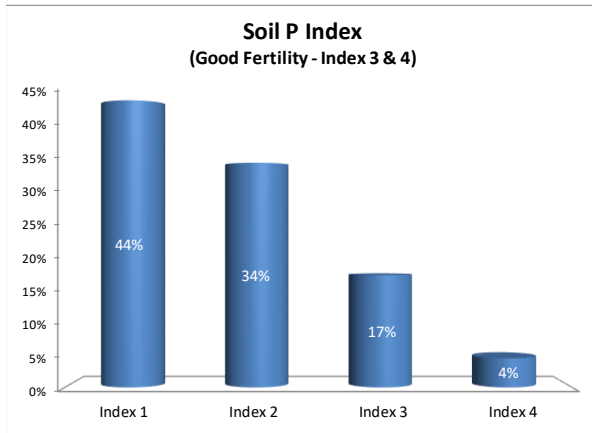

# Soil Analysis Status and Trends

County	Donegal
Year	2021
Enterprise	All Farms
Number of Samples	585

# Soil Analysis Status and Trends

County	Donegal
Year	2021
Enterprise	Dairy
Number of Samples	157

# Soil Analysis Status and Trends

County	Donegal
Year	2021
Enterprise	Tillage
Number of Samples	49

Caution - Graphics based on low sample number