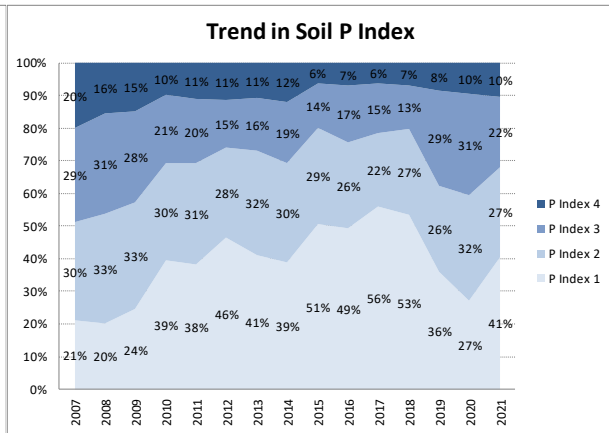

# Soil Analysis Status and Trends

County	Donegal
Year	2021
Enterprise	All Farms
Number of Samples	585

# Soil Analysis Status and Trends

County	Donegal
Year	2021
Enterprise	Dairy
Number of Samples	157