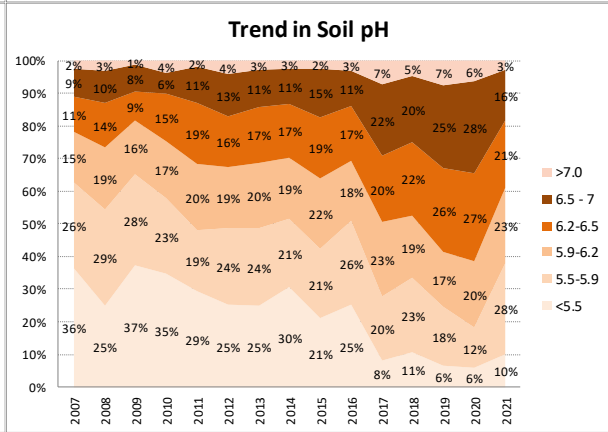

# Soil Analysis Status and Trends

County	Donegal
Year	2021
Enterprise	All Farms
Number of Samples	585

# Soil Analysis Status and Trends

County	Donegal
Year	2021
Enterprise	Dairy
Number of Samples	157