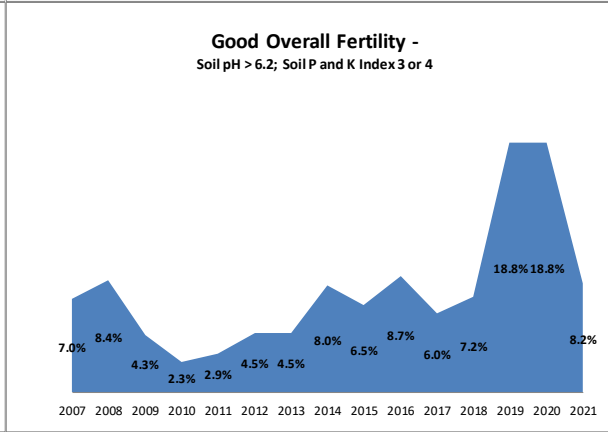

# Soil Analysis Status and Trends

County	Donegal
Year	2021
Enterprise	All Farms
Number of Samples	585

# Soil Analysis Status and Trends

County	Donegal
Year	2021
Enterprise	Dairy
Number of Samples	157