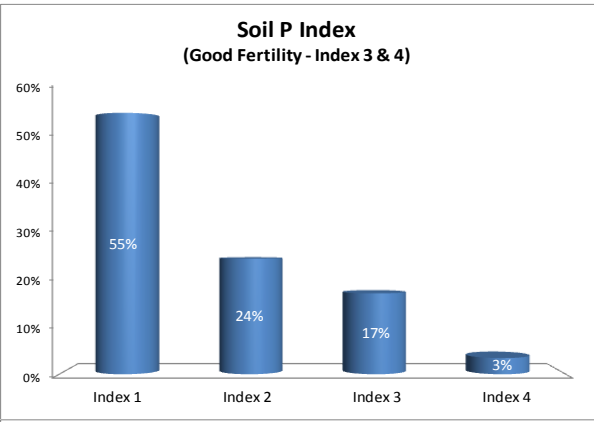

County	Donegal
Year	2017
Enterprise	All Farms
Number of Samples	1,366

# Soil Analysis Status and Trends

County	Donegal
Year	2017
Enterprise	Tillage
Number of Samples	96

Caution - Graphics based on low sample number