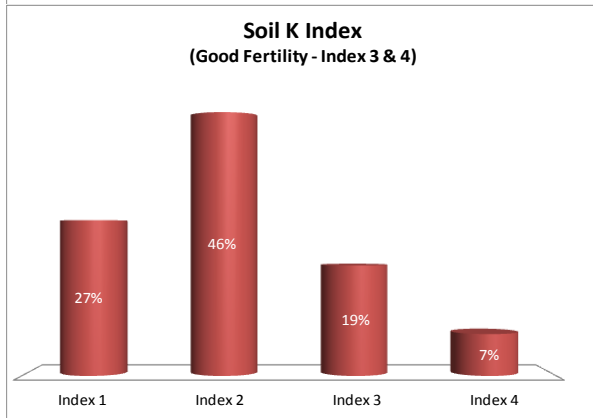

County	Donegal
Year	2017
Enterprise	All Farms
Number of Samples	1,366

# Soil Analysis Status and Trends

County	Donegal
Year	2017
Enterprise	Tillage
Number of Samples	96

Caution - Graphics based on low sample number