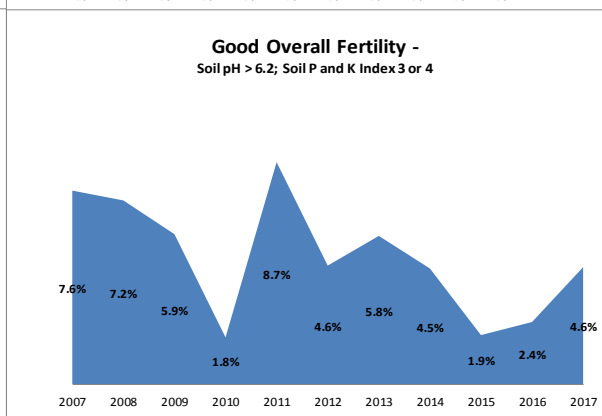

County	Donegal
Year	2017
Enterprise	All Farms
Number of Samples	1,366

# Soil Analysis Status and Trends

County	Donegal
Year	2017
Enterprise	Tillage
Number of Samples	96

Caution - Graphics based on low sample number