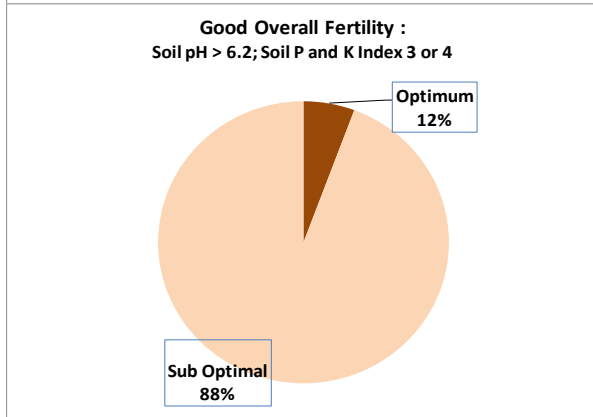

County	Donegal
Year	2017
Enterprise	All Farms
Number of Samples	1,366

# Soil Analysis Status and Trends

County	Donegal
Year	2017
Enterprise	Tillage
Number of Samples	96

Caution - Graphics based on low sample number