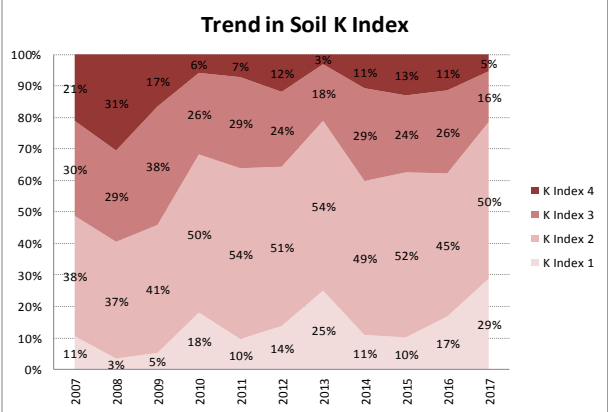

County	Donegal
Year	2017
Enterprise	All Farms
Number of Samples	1,366

# Soil Analysis Status and Trends

County	Donegal
Year	2017
Enterprise	Tillage
Number of Samples	96

Caution - Graphics based on low sample number