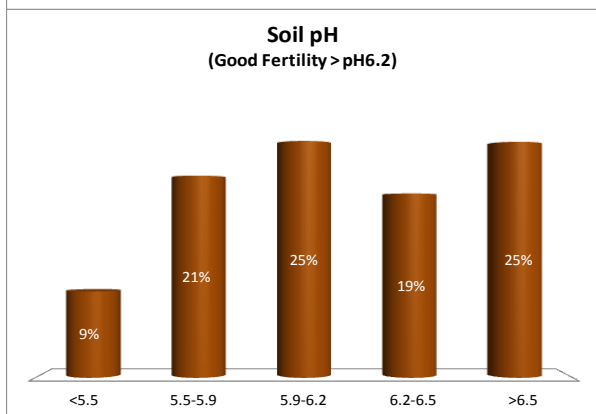

County	Donegal
Year	2017
Enterprise	All Farms
Number of Samples	1,366

# Soil Analysis Status and Trends

County	Donegal
Year	2017
Enterprise	Tillage
Number of Samples	96

Caution - Graphics based on low sample number