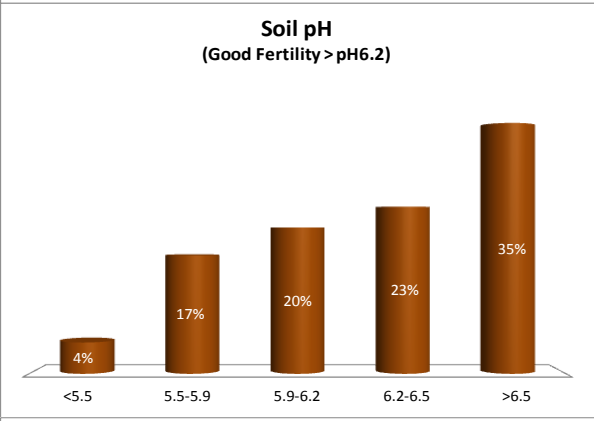

County	Donegal
Year	2017
Enterprise	All Farms
Number of Samples	1,366

# Soil Analysis Status and Trends

County	Donegal
Year	2017
Enterprise	Tillage
Number of Samples	96

Caution - Graphics based on low sample number