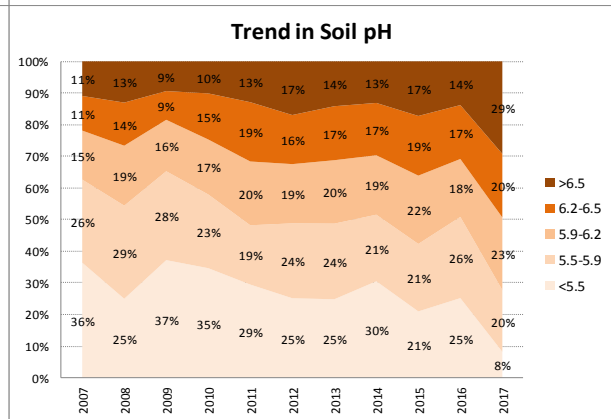

County	Donegal
Year	2017
Enterprise	All Farms
Number of Samples	1,366

# Soil Analysis Status and Trends

County	Donegal
Year	2017
Enterprise	Tillage
Number of Samples	96

Caution - Graphics based on low sample number