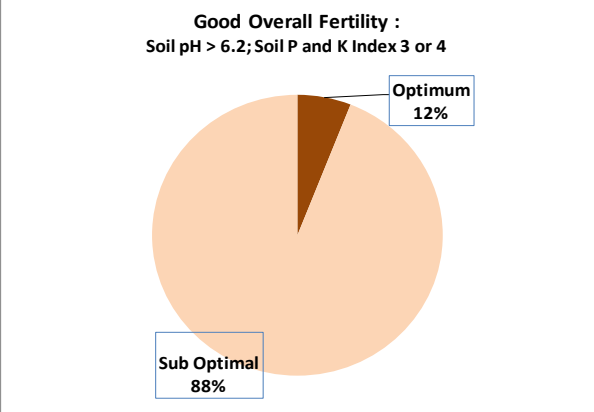

County	Donegal
Year	2017
Enterprise	All Farms
Number of Samples	1,366

# Soil Analysis Status and Trends

County	Donegal
Year	2017
Enterprise	Tillage
Number of Samples	96

Caution - Graphics based on low sample number