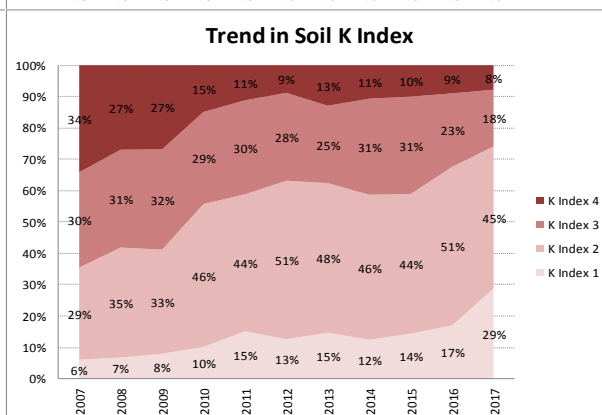

County	Donegal
Year	2017
Enterprise	All Farms
Number of Samples	1,366

# Soil Analysis Status and Trends

County	Donegal
Year	2017
Enterprise	Tillage
Number of Samples	96

Caution - Graphics based on low sample number