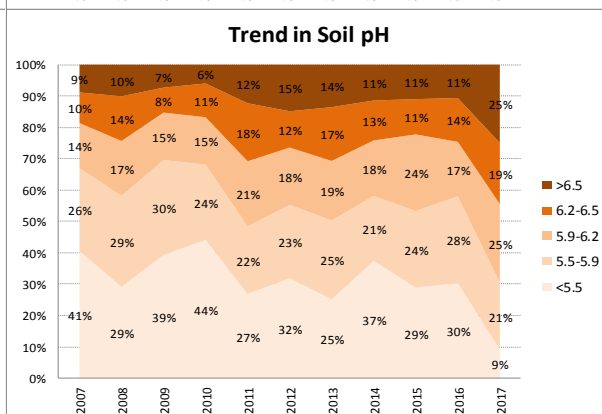

County	Donegal
Year	2017
Enterprise	All Farms
Number of Samples	1,366

# Soil Analysis Status and Trends

County	Donegal
Year	2017
Enterprise	Tillage
Number of Samples	96

Caution - Graphics based on low sample number