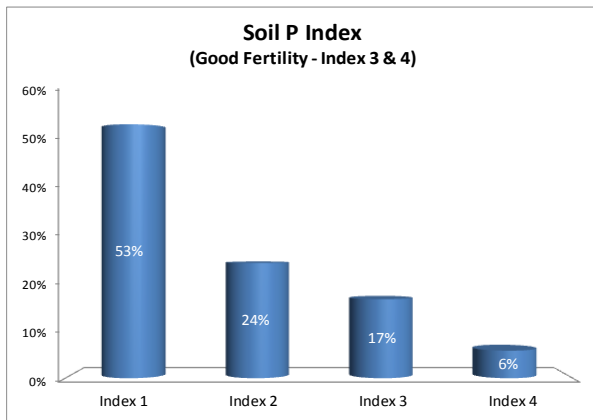

County	Donegal
Year	2017
Enterprise	All Farms
Number of Samples	1,366

# Soil Analysis Status and Trends

County	Donegal
Year	2017
Enterprise	Tillage
Number of Samples	96

Caution - Graphics based on low sample number