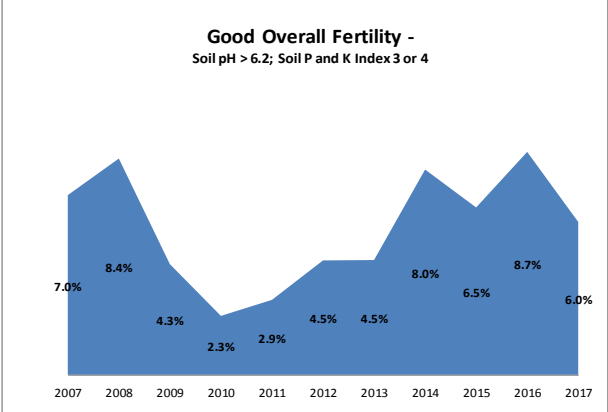

County	Donegal
Year	2017
Enterprise	All Farms
Number of Samples	1,366

# Soil Analysis Status and Trends

County	Donegal
Year	2017
Enterprise	Tillage
Number of Samples	96

Caution - Graphics based on low sample number