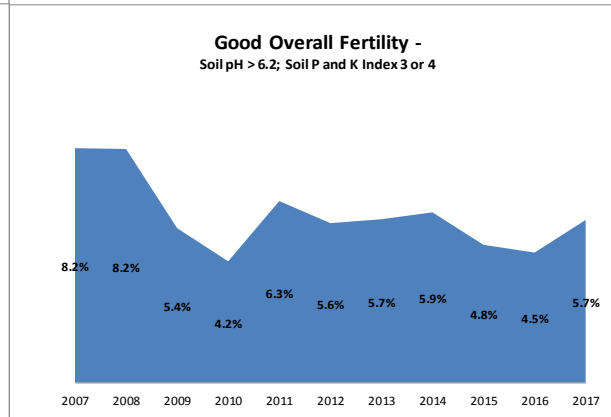

County	Donegal
Year	2017
Enterprise	All Farms
Number of Samples	1,366

# Soil Analysis Status and Trends

County	Donegal
Year	2017
Enterprise	Tillage
Number of Samples	96

Caution - Graphics based on low sample number