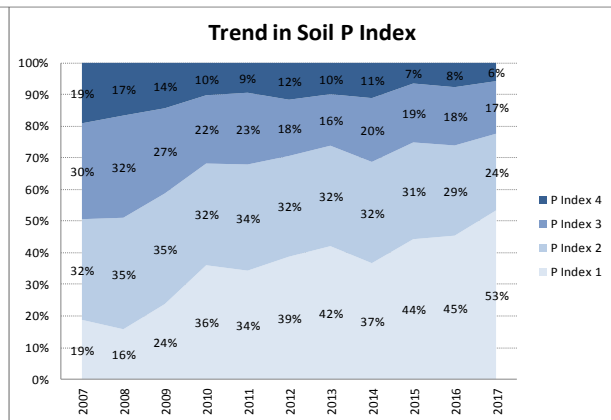

County	Donegal
Year	2017
Enterprise	All Farms
Number of Samples	1,366

# Soil Analysis Status and Trends

County	Donegal
Year	2017
Enterprise	Tillage
Number of Samples	96

Caution - Graphics based on low sample number