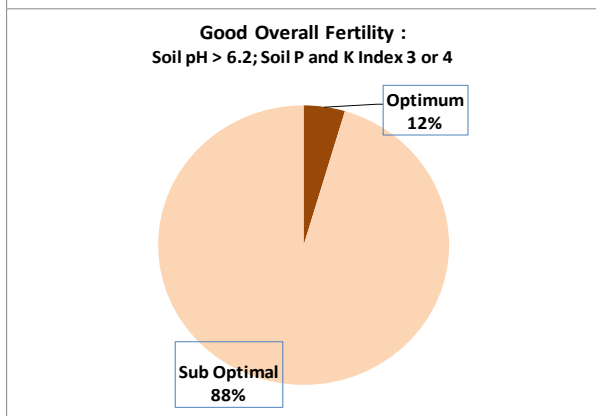

County	Donegal
Year	2017
Enterprise	All Farms
Number of Samples	1,366

# Soil Analysis Status and Trends

County	Donegal
Year	2017
Enterprise	Tillage
Number of Samples	96

Caution - Graphics based on low sample number