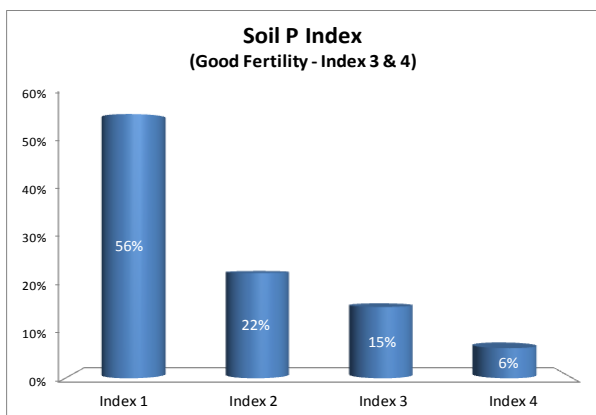

County	Donegal
Year	2017
Enterprise	All Farms
Number of Samples	1,366

# Soil Analysis Status and Trends

County	Donegal
Year	2017
Enterprise	Tillage
Number of Samples	96

Caution - Graphics based on low sample number