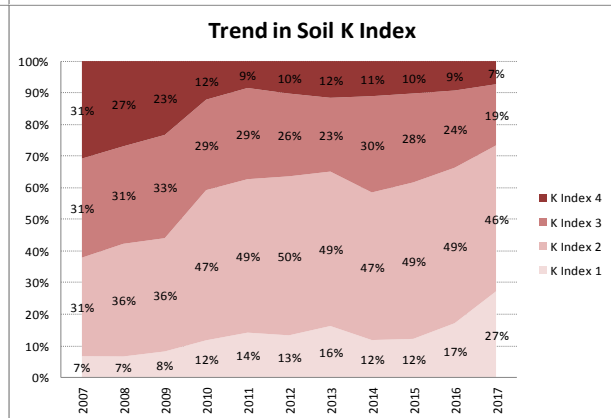

County	Donegal
Year	2017
Enterprise	All Farms
Number of Samples	1,366

# Soil Analysis Status and Trends

County	Donegal
Year	2017
Enterprise	Tillage
Number of Samples	96

Caution - Graphics based on low sample number