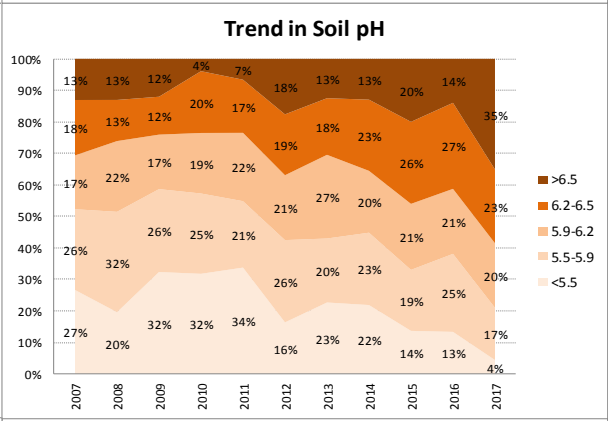

County	Donegal
Year	2017
Enterprise	All Farms
Number of Samples	1,366

# Soil Analysis Status and Trends

County	Donegal
Year	2017
Enterprise	Tillage
Number of Samples	96

Caution - Graphics based on low sample number