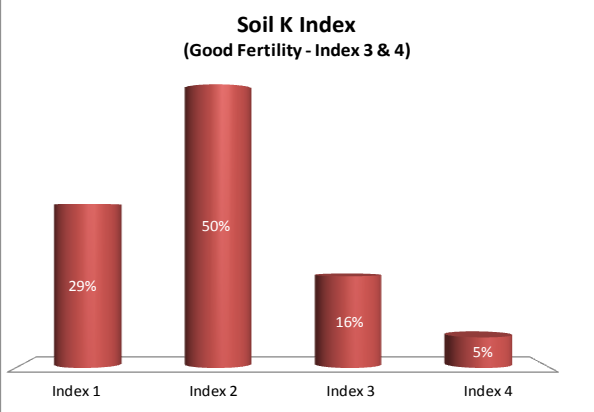

County	Donegal
Year	2017
Enterprise	All Farms
Number of Samples	1,366

# Soil Analysis Status and Trends

County	Donegal
Year	2017
Enterprise	Tillage
Number of Samples	96

Caution - Graphics based on low sample number