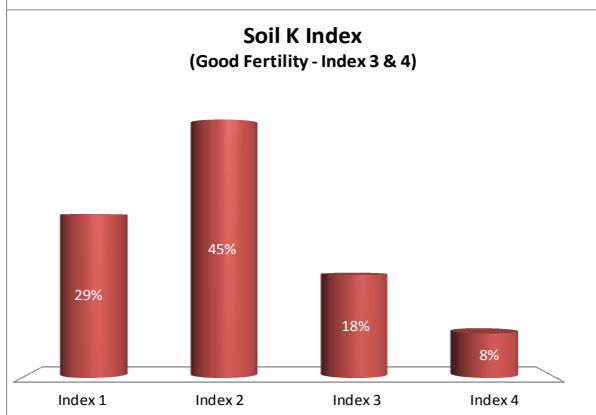

County	Donegal
Year	2017
Enterprise	All Farms
Number of Samples	1,366

# Soil Analysis Status and Trends

County	Donegal
Year	2017
Enterprise	Tillage
Number of Samples	96

Caution - Graphics based on low sample number