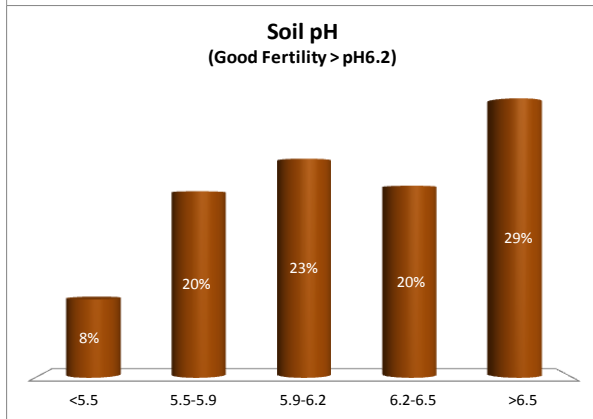

County	Donegal
Year	2017
Enterprise	All Farms
Number of Samples	1,366

# Soil Analysis Status and Trends

County	Donegal
Year	2017
Enterprise	Tillage
Number of Samples	96

Caution - Graphics based on low sample number