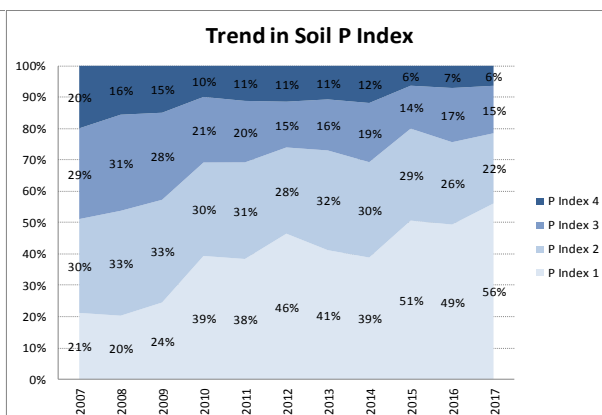

County	Donegal
Year	2017
Enterprise	All Farms
Number of Samples	1,366

# Soil Analysis Status and Trends

County	Donegal
Year	2017
Enterprise	Tillage
Number of Samples	96

Caution - Graphics based on low sample number