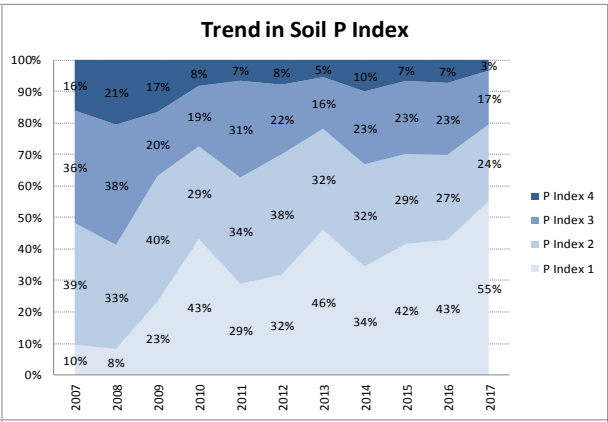

County	Donegal
Year	2017
Enterprise	All Farms
Number of Samples	1,366

# Soil Analysis Status and Trends

County	Donegal
Year	2017
Enterprise	Tillage
Number of Samples	96

Caution - Graphics based on low sample number