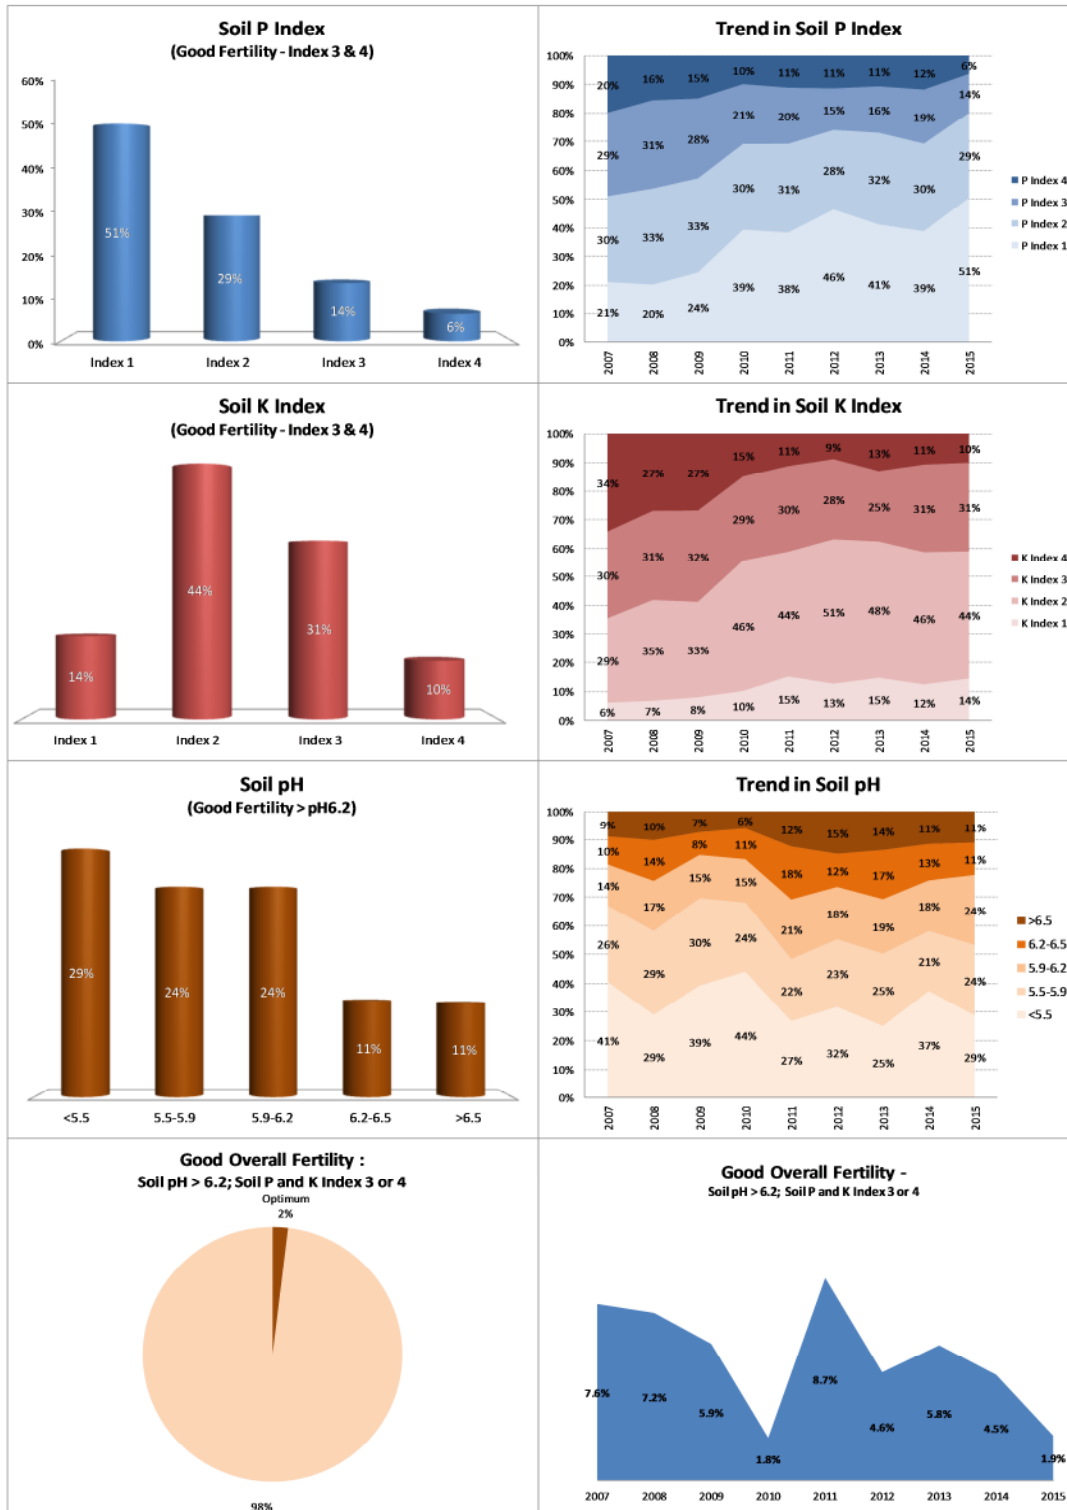

|                   |          |
|-------------------|----------|
| County            | Donegal  |
| Year              | 2015     |
| Enterprise        | Drystock |
| Number of Samples | 409      |

|                   |         |
|-------------------|---------|
| County            | Donegal |
| Year              | 2015    |
| Enterprise        | Tillage |
| Number of Samples | 85      |

Caution - Graphics based on low sample number