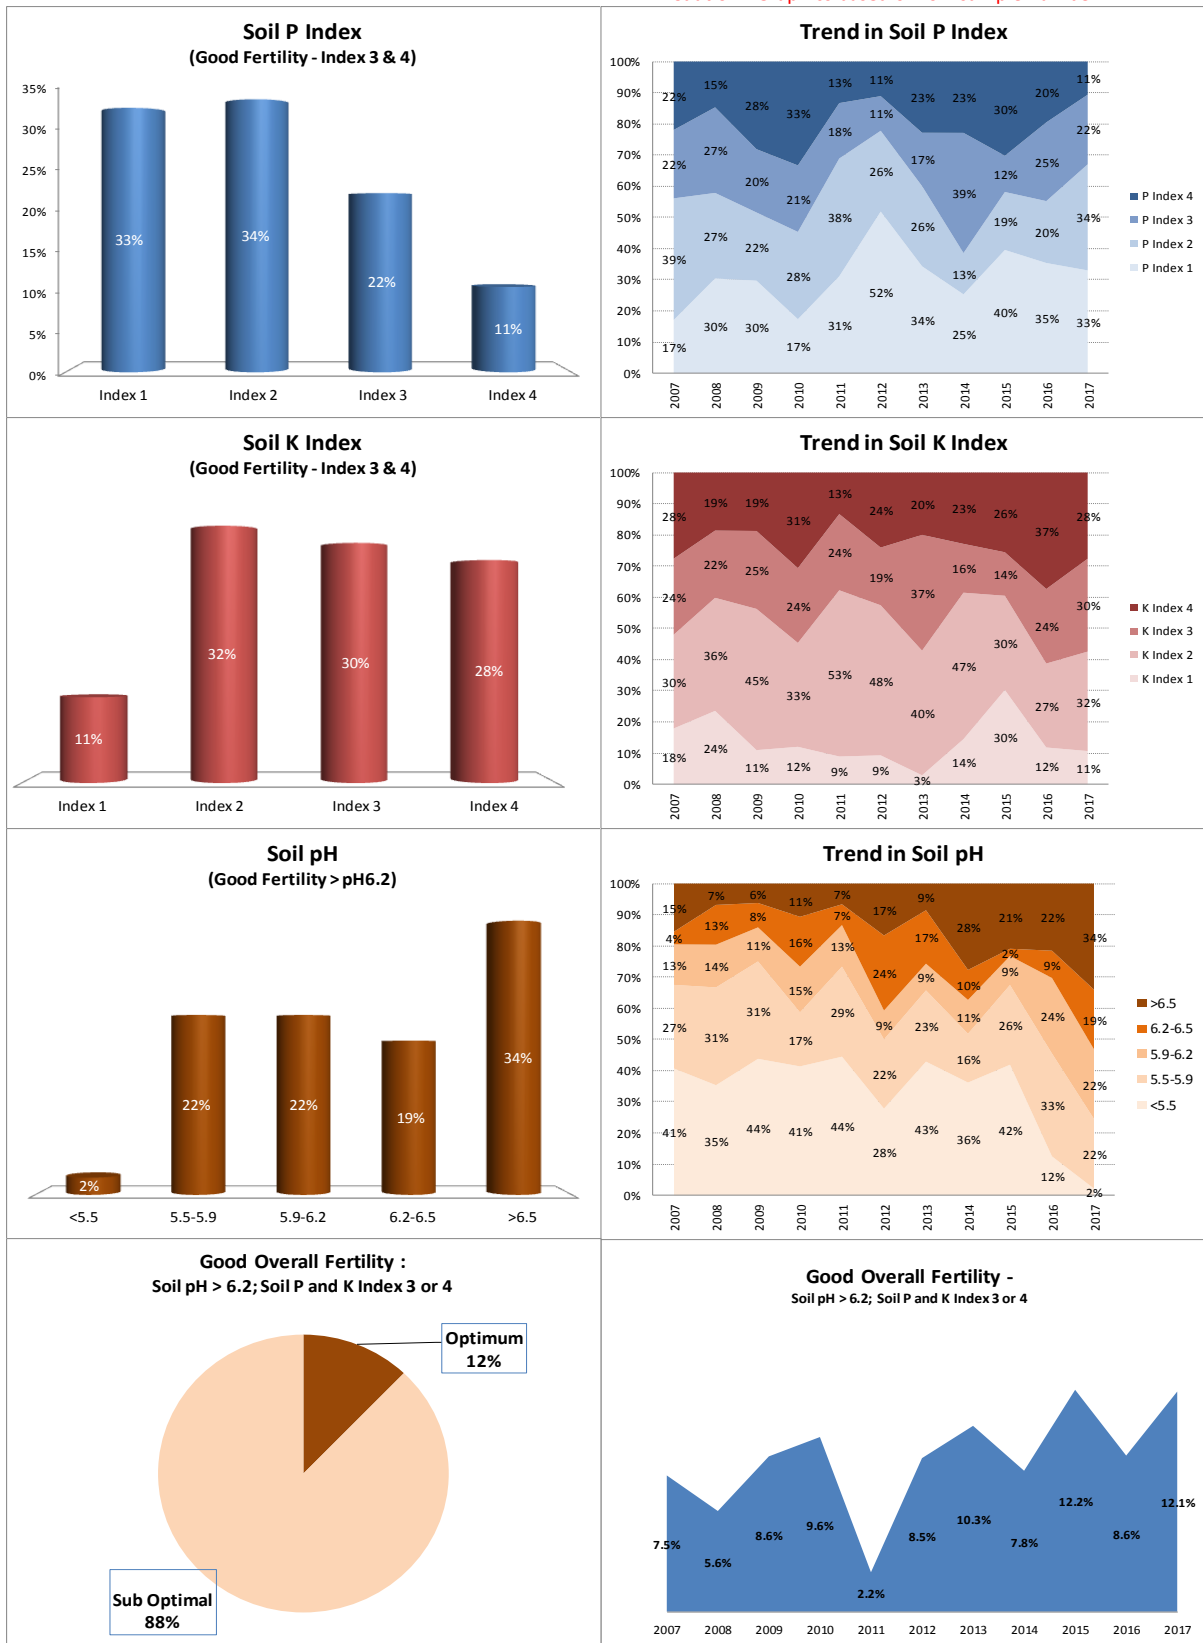

County	Dublin
Year	2017
Enterprise	All Farms
Number of Samples	378

Soil Analysis Status and Trends

County	Dublin
Year	2017
Enterprise	Dairy
Number of Samples	28

Caution - Graphics based on low sample number

County	Dublin
Year	2017
Enterprise	Drystock
Number of Samples	94

Caution - Graphics based on low sample number

County	Dublin
Year	2017
Enterprise	Tillage
Number of Samples	158