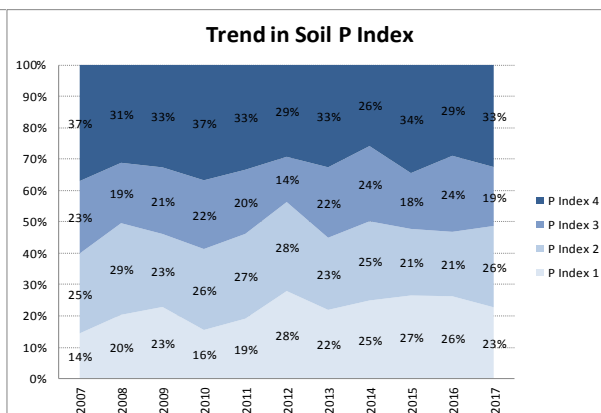

County	Dublin
Year	2017
Enterprise	All Farms
Number of Samples	378

Soil Analysis Status and Trends

County	Dublin
Year	2017
Enterprise	Dairy
Number of Samples	28

Caution - Graphics based on low sample number