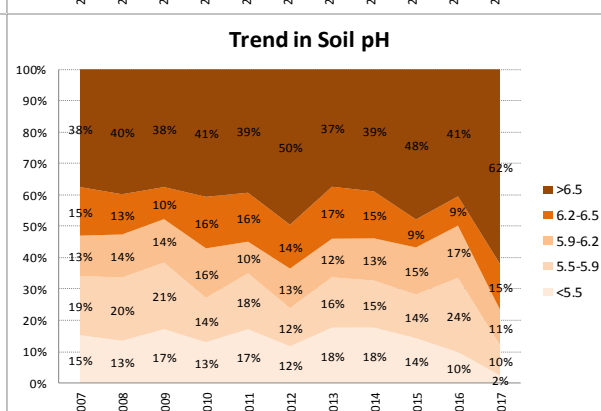

County	Dublin
Year	2017
Enterprise	All Farms
Number of Samples	378

Soil Analysis Status and Trends

County	Dublin
Year	2017
Enterprise	Dairy
Number of Samples	28

Caution - Graphics based on low sample number