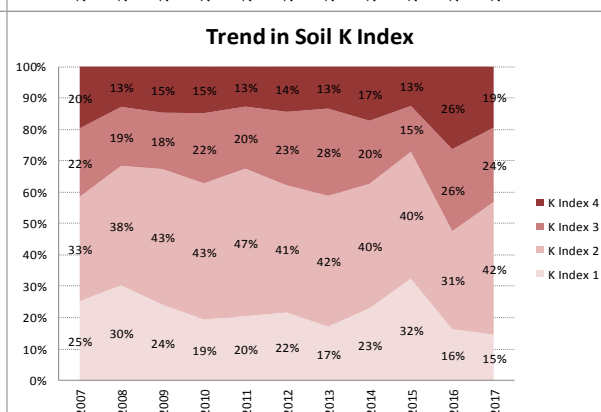

County	Dublin
Year	2017
Enterprise	All Farms
Number of Samples	378

Soil Analysis Status and Trends

County	Dublin
Year	2017
Enterprise	Dairy
Number of Samples	28

Caution - Graphics based on low sample number