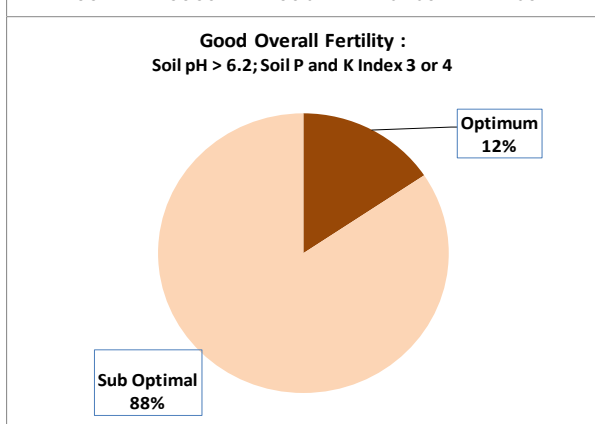

County	Dublin
Year	2017
Enterprise	All Farms
Number of Samples	378

Soil Analysis Status and Trends

County	Dublin
Year	2017
Enterprise	Dairy
Number of Samples	28

Caution - Graphics based on low sample number