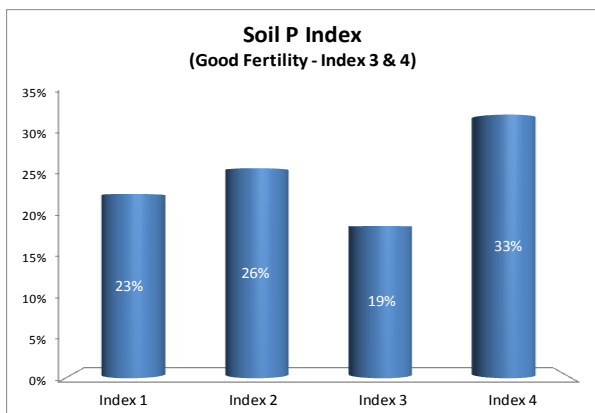

County	Dublin
Year	2017
Enterprise	All Farms
Number of Samples	378

Soil Analysis Status and Trends

County	Dublin
Year	2017
Enterprise	Dairy
Number of Samples	28

Caution - Graphics based on low sample number

County	Dublin
Year	2017
Enterprise	Drystock
Number of Samples	94

Caution - Graphics based on low sample number

County	Dublin
Year	2017
Enterprise	Tillage
Number of Samples	158