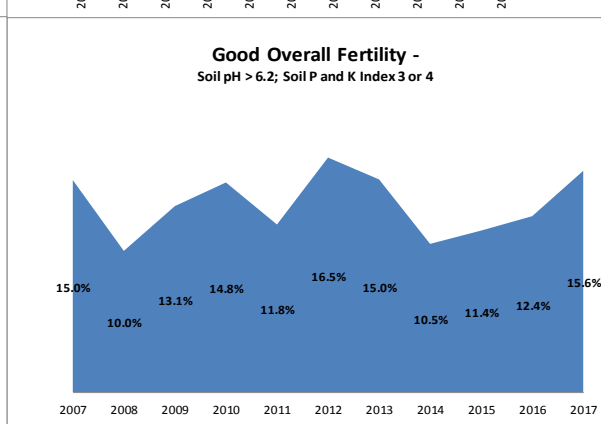

County	Dublin
Year	2017
Enterprise	All Farms
Number of Samples	378

Soil Analysis Status and Trends

County	Dublin
Year	2017
Enterprise	Dairy
Number of Samples	28

Caution - Graphics based on low sample number