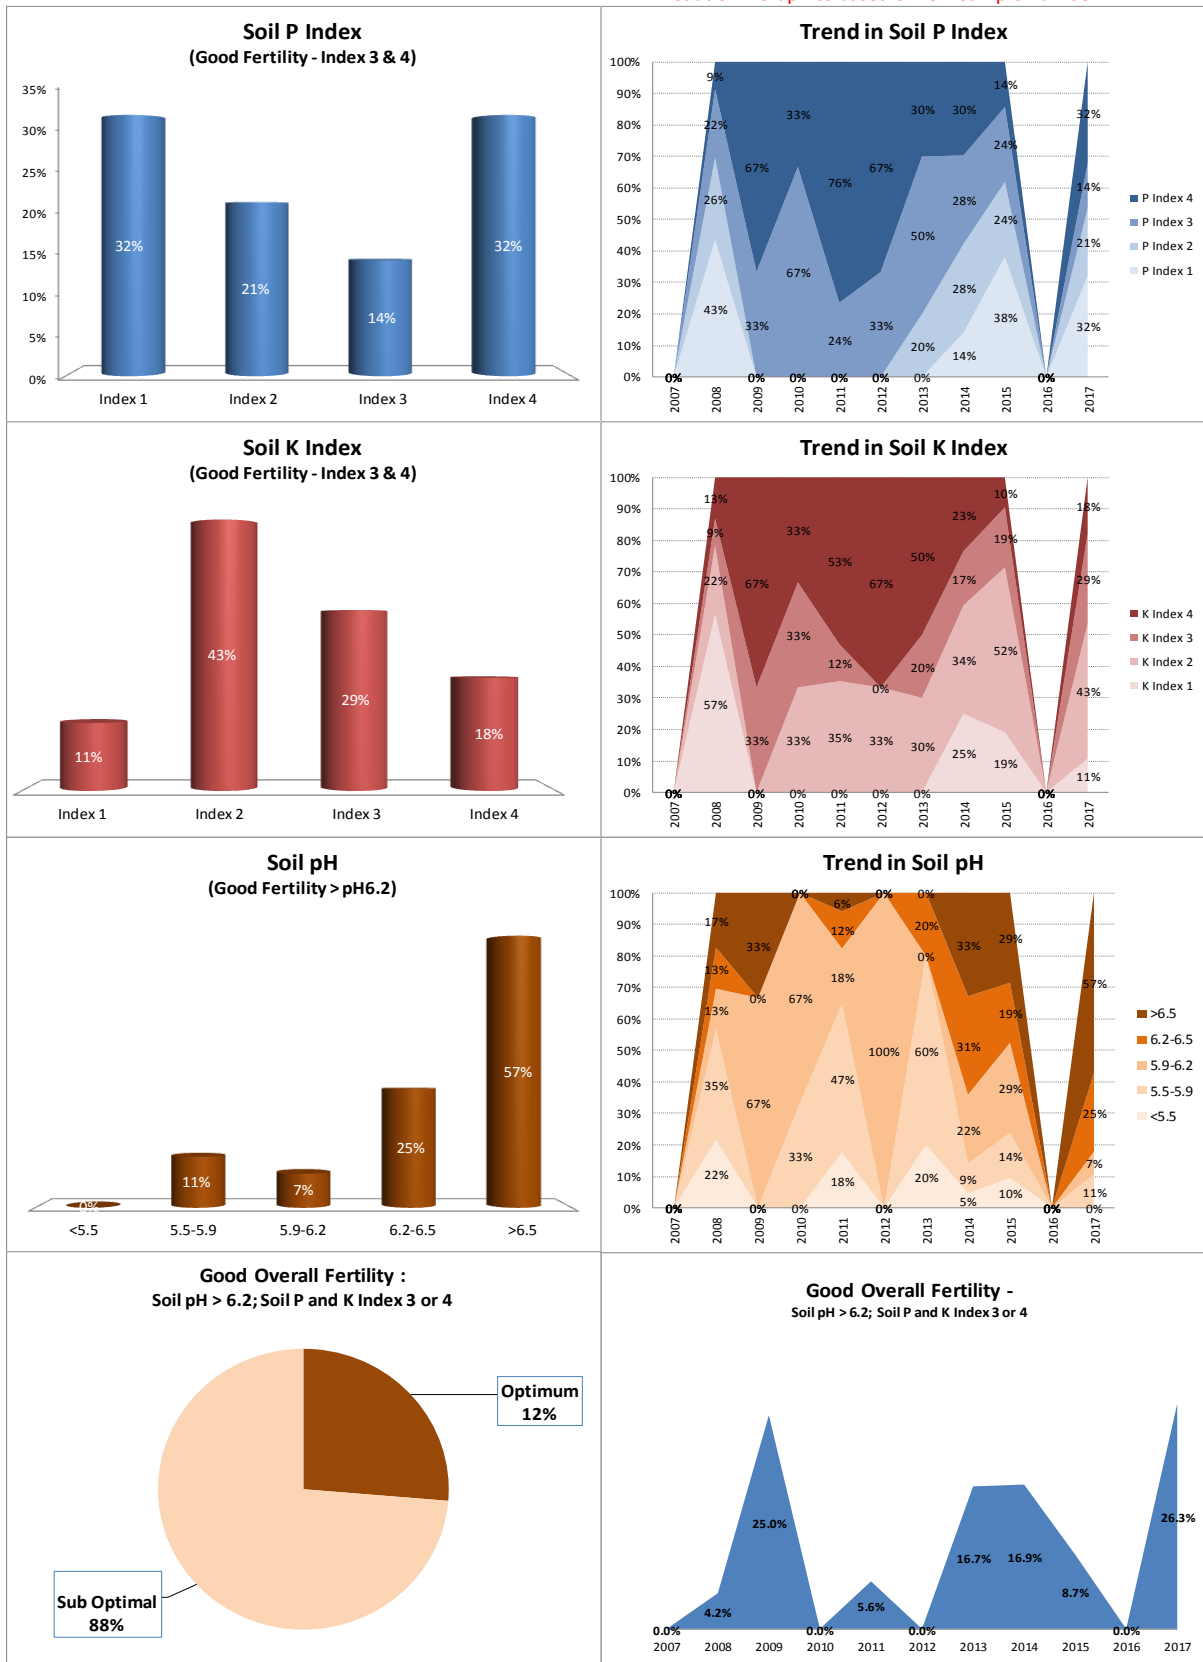

County	Dublin
Year	2017
Enterprise	All Farms
Number of Samples	378

Soil Analysis Status and Trends

County	Dublin
Year	2017
Enterprise	Dairy
Number of Samples	28

Caution - Graphics based on low sample number

County	Dublin
Year	2017
Enterprise	Drystock
Number of Samples	94

Caution - Graphics based on low sample number

County	Dublin
Year	2017
Enterprise	Tillage
Number of Samples	158