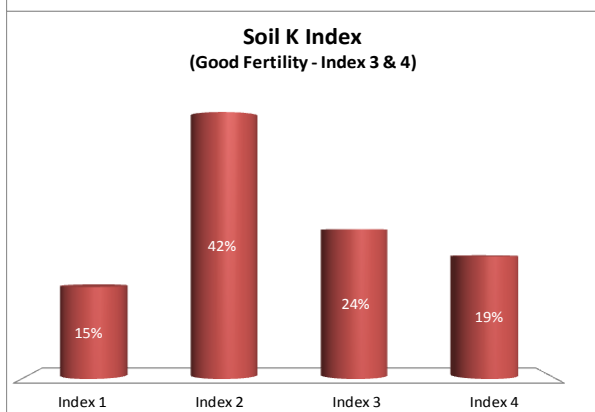

County	Dublin
Year	2017
Enterprise	All Farms
Number of Samples	378

Soil Analysis Status and Trends

County	Dublin
Year	2017
Enterprise	Dairy
Number of Samples	28

Caution - Graphics based on low sample number

County	Dublin
Year	2017
Enterprise	Drystock
Number of Samples	94

Caution - Graphics based on low sample number

County	Dublin
Year	2017
Enterprise	Tillage
Number of Samples	158