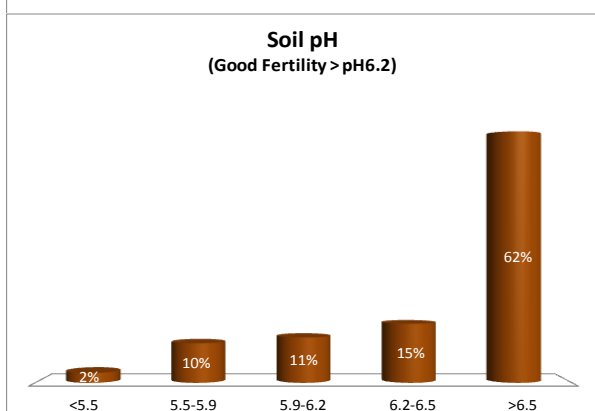

County	Dublin
Year	2017
Enterprise	All Farms
Number of Samples	378

Soil Analysis Status and Trends

County	Dublin
Year	2017
Enterprise	Dairy
Number of Samples	28

Caution - Graphics based on low sample number

County	Dublin
Year	2017
Enterprise	Drystock
Number of Samples	94

Caution - Graphics based on low sample number

County	Dublin
Year	2017
Enterprise	Tillage
Number of Samples	158