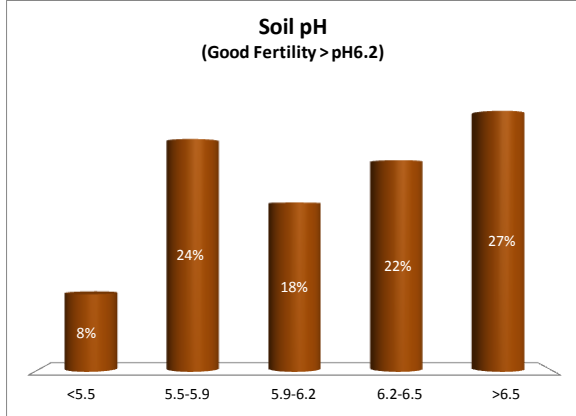

County	Dublin
Year	2019
Enterprise	All Farms
Number of Samples	242

County	Dublin
Year	2019
Enterprise	Drystock
Number of Samples	53

Caution - Graphics based on low sample number

County	Dublin
Year	2019
Enterprise	Tillage
Number of Samples	89

Caution - Graphics based on low sample number