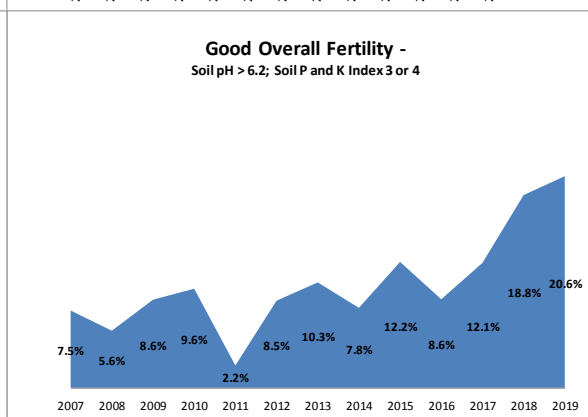

County	Dublin
Year	2019
Enterprise	All Farms
Number of Samples	242

County	Dublin
Year	2019
Enterprise	Drystock
Number of Samples	53

Caution - Graphics based on low sample number

County	Dublin
Year	2019
Enterprise	Tillage
Number of Samples	89

Caution - Graphics based on low sample number