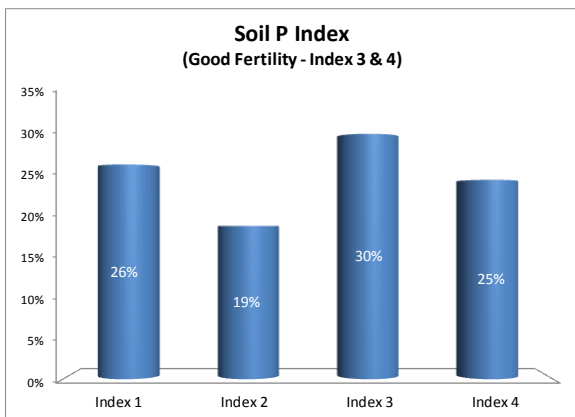

County	Dublin
Year	2019
Enterprise	All Farms
Number of Samples	242

County	Dublin
Year	2019
Enterprise	Drystock
Number of Samples	53

Caution - Graphics based on low sample number

County	Dublin
Year	2019
Enterprise	Tillage
Number of Samples	89

Caution - Graphics based on low sample number