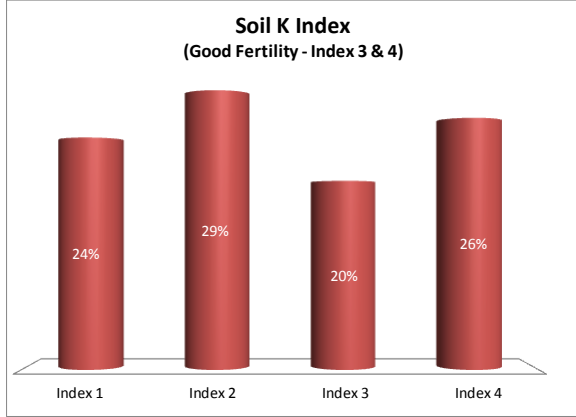

County	Dublin
Year	2019
Enterprise	All Farms
Number of Samples	242

County	Dublin
Year	2019
Enterprise	Drystock
Number of Samples	53

Caution - Graphics based on low sample number

County	Dublin
Year	2019
Enterprise	Tillage
Number of Samples	89

Caution - Graphics based on low sample number