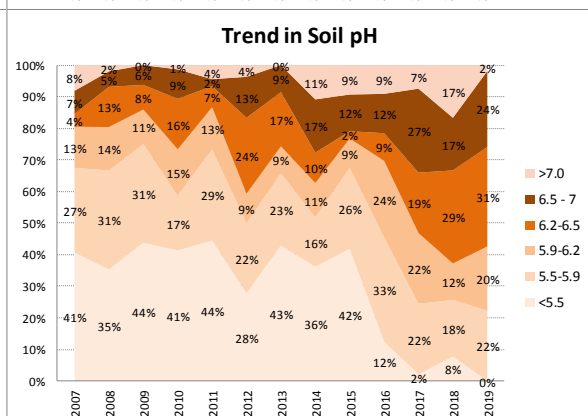

County	Dublin
Year	2019
Enterprise	All Farms
Number of Samples	242

County	Dublin
Year	2019
Enterprise	Drystock
Number of Samples	53

Caution - Graphics based on low sample number

County	Dublin
Year	2019
Enterprise	Tillage
Number of Samples	89

Caution - Graphics based on low sample number