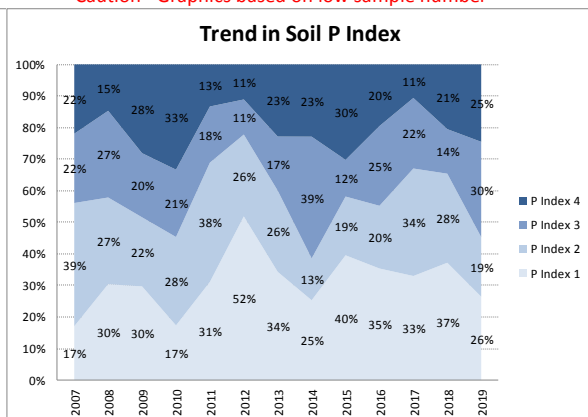

County	Dublin
Year	2019
Enterprise	All Farms
Number of Samples	242

County	Dublin
Year	2019
Enterprise	Drystock
Number of Samples	53

Caution - Graphics based on low sample number

County	Dublin
Year	2019
Enterprise	Tillage
Number of Samples	89

Caution - Graphics based on low sample number