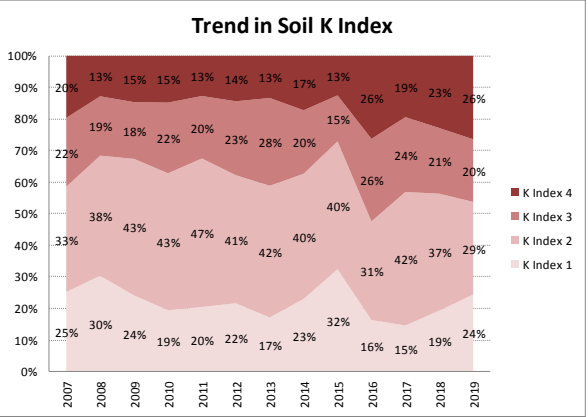

County	Dublin
Year	2019
Enterprise	All Farms
Number of Samples	242

County	Dublin
Year	2019
Enterprise	Drystock
Number of Samples	53

Caution - Graphics based on low sample number

County	Dublin
Year	2019
Enterprise	Tillage
Number of Samples	89

Caution - Graphics based on low sample number