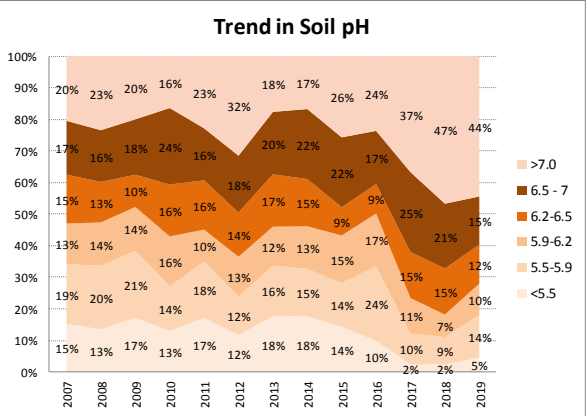

County	Dublin
Year	2019
Enterprise	All Farms
Number of Samples	242

County	Dublin
Year	2019
Enterprise	Drystock
Number of Samples	53

Caution - Graphics based on low sample number

County	Dublin
Year	2019
Enterprise	Tillage
Number of Samples	89

Caution - Graphics based on low sample number