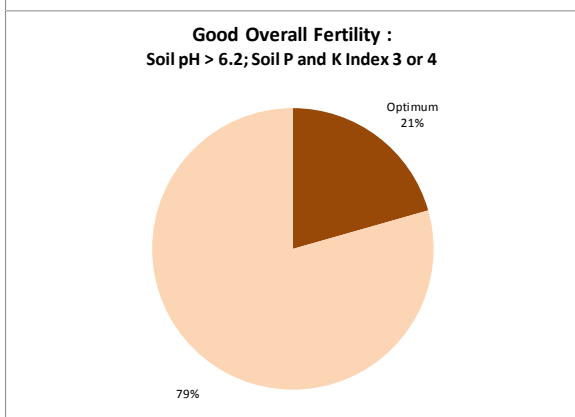

County	Dublin
Year	2019
Enterprise	All Farms
Number of Samples	242

County	Dublin
Year	2019
Enterprise	Drystock
Number of Samples	53

Caution - Graphics based on low sample number

County	Dublin
Year	2019
Enterprise	Tillage
Number of Samples	89

Caution - Graphics based on low sample number