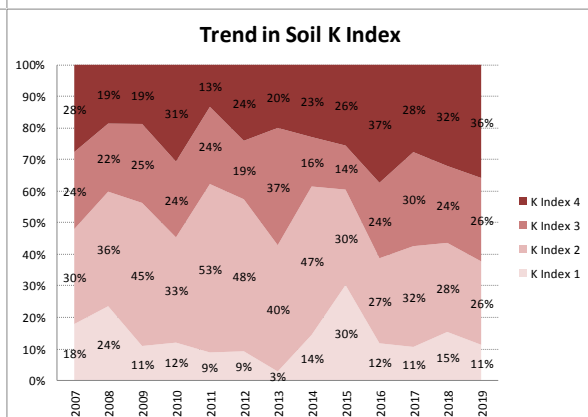

County	Dublin
Year	2019
Enterprise	All Farms
Number of Samples	242

County	Dublin
Year	2019
Enterprise	Drystock
Number of Samples	53

Caution - Graphics based on low sample number

County	Dublin
Year	2019
Enterprise	Tillage
Number of Samples	89

Caution - Graphics based on low sample number