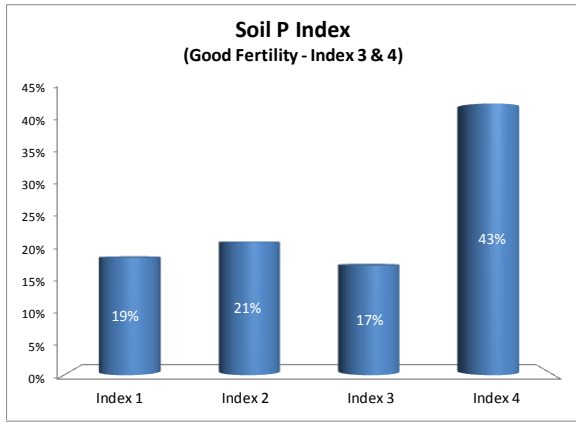

County	Dublin
Year	2019
Enterprise	All Farms
Number of Samples	242

County	Dublin
Year	2019
Enterprise	Drystock
Number of Samples	53

Caution - Graphics based on low sample number

County	Dublin
Year	2019
Enterprise	Tillage
Number of Samples	89

Caution - Graphics based on low sample number