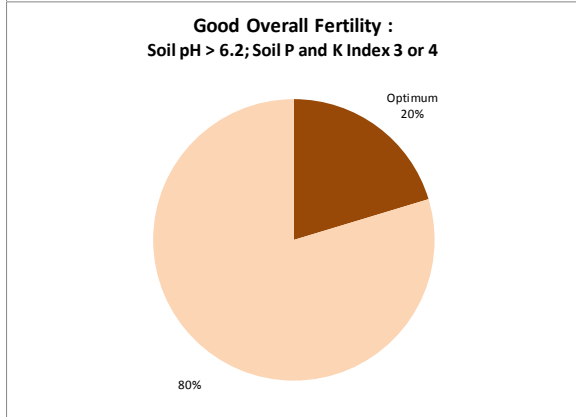

County	Dublin
Year	2019
Enterprise	All Farms
Number of Samples	242

County	Dublin
Year	2019
Enterprise	Drystock
Number of Samples	53

Caution - Graphics based on low sample number

County	Dublin
Year	2019
Enterprise	Tillage
Number of Samples	89

Caution - Graphics based on low sample number