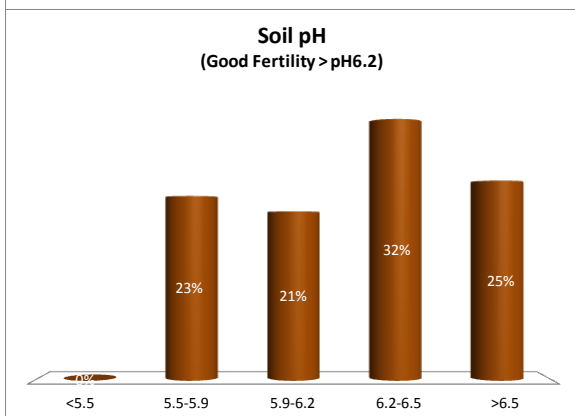

County	Dublin
Year	2019
Enterprise	All Farms
Number of Samples	242

County	Dublin
Year	2019
Enterprise	Drystock
Number of Samples	53

Caution - Graphics based on low sample number

County	Dublin
Year	2019
Enterprise	Tillage
Number of Samples	89

Caution - Graphics based on low sample number