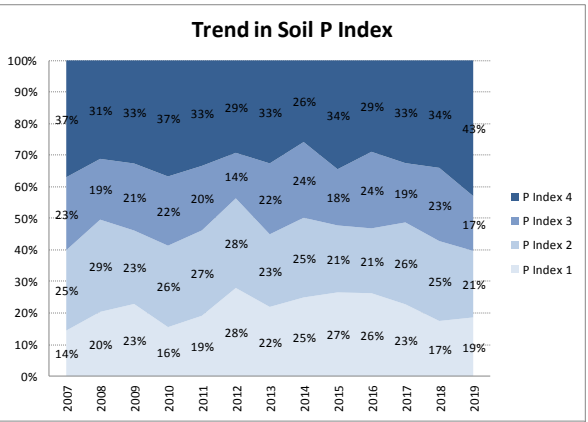

County	Dublin
Year	2019
Enterprise	All Farms
Number of Samples	242

County	Dublin
Year	2019
Enterprise	Drystock
Number of Samples	53

Caution - Graphics based on low sample number

County	Dublin
Year	2019
Enterprise	Tillage
Number of Samples	89

Caution - Graphics based on low sample number