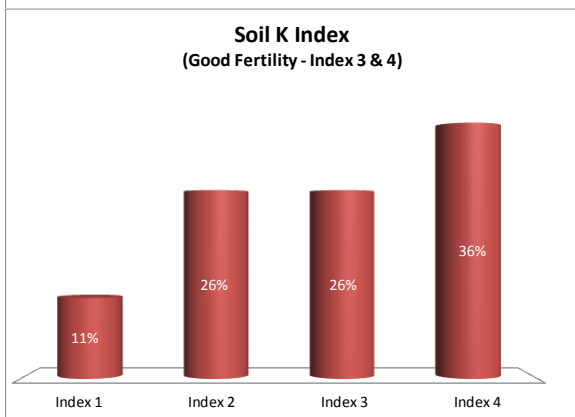

County	Dublin
Year	2019
Enterprise	All Farms
Number of Samples	242

County	Dublin
Year	2019
Enterprise	Drystock
Number of Samples	53

Caution - Graphics based on low sample number

County	Dublin
Year	2019
Enterprise	Tillage
Number of Samples	89

Caution - Graphics based on low sample number