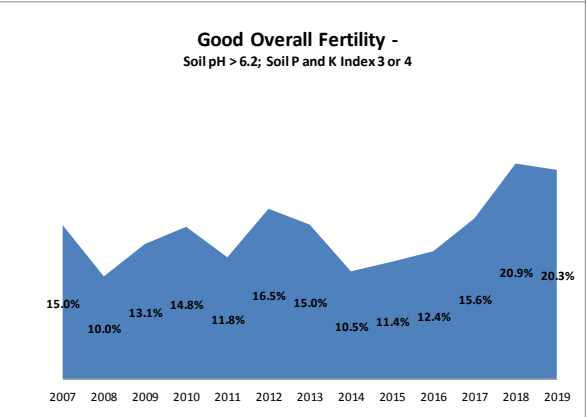

County	Dublin
Year	2019
Enterprise	All Farms
Number of Samples	242

County	Dublin
Year	2019
Enterprise	Drystock
Number of Samples	53

Caution - Graphics based on low sample number

County	Dublin
Year	2019
Enterprise	Tillage
Number of Samples	89

Caution - Graphics based on low sample number