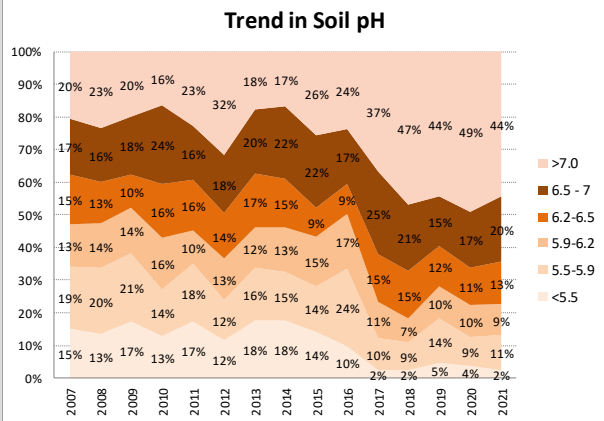

Soil Analysis Status and Trends

County	Dublin
Year	2021
Enterprise	All Farms
Number of Samples	240

Soil Analysis Status and Trends

County	Dublin
Year	2021
Enterprise	Dairy
Number of Samples	17

Caution - Graphics based on low sample number