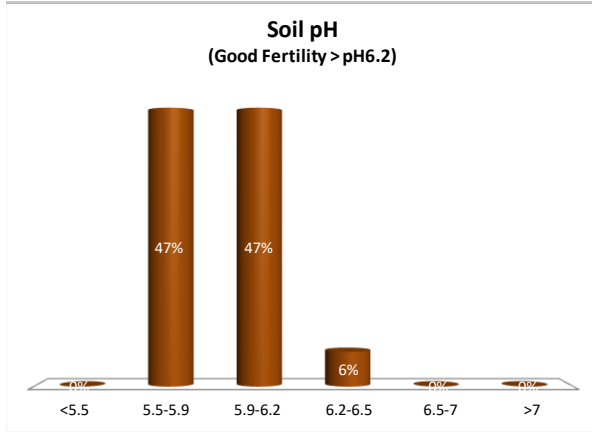

Soil Analysis Status and Trends

County	Dublin
Year	2021
Enterprise	All Farms
Number of Samples	240

Soil Analysis Status and Trends

County	Dublin
Year	2021
Enterprise	Dairy
Number of Samples	17

Caution - Graphics based on low sample number