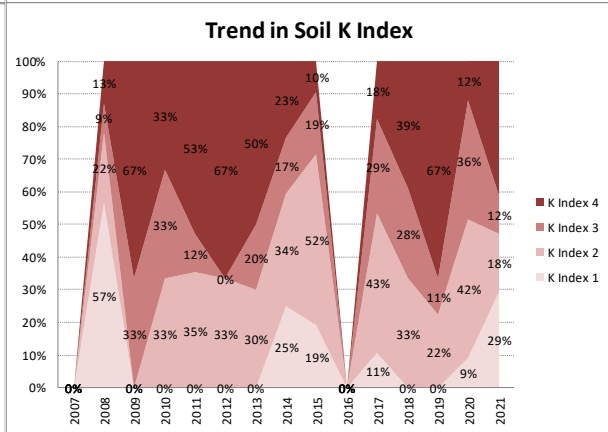

Soil Analysis Status and Trends

County	Dublin
Year	2021
Enterprise	All Farms
Number of Samples	240

Soil Analysis Status and Trends

County	Dublin
Year	2021
Enterprise	Dairy
Number of Samples	17

Caution - Graphics based on low sample number