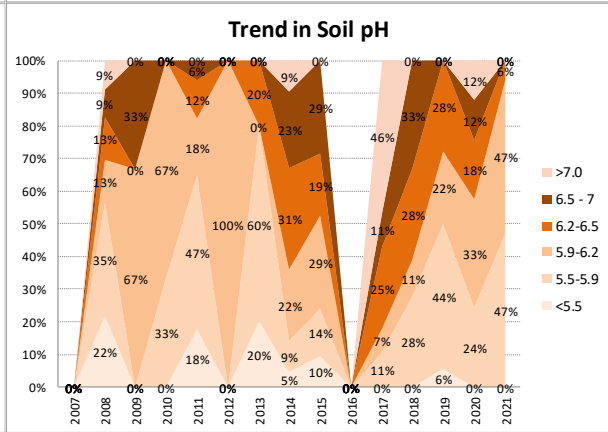

Soil Analysis Status and Trends

County	Dublin
Year	2021
Enterprise	All Farms
Number of Samples	240

Soil Analysis Status and Trends

County	Dublin
Year	2021
Enterprise	Dairy
Number of Samples	17

Caution - Graphics based on low sample number