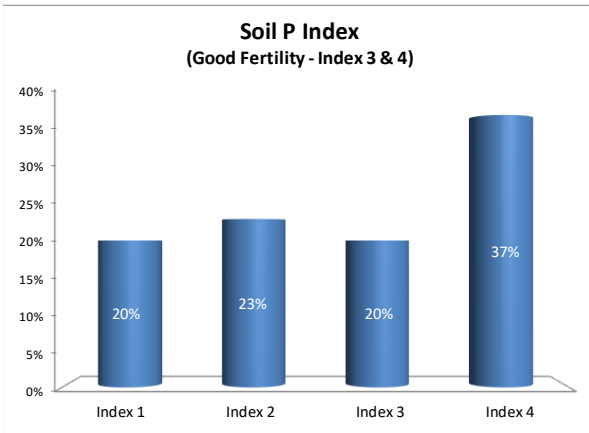

Soil Analysis Status and Trends

County	Dublin
Year	2021
Enterprise	All Farms
Number of Samples	240

Soil Analysis Status and Trends

County	Dublin
Year	2021
Enterprise	Dairy
Number of Samples	17

Caution - Graphics based on low sample number