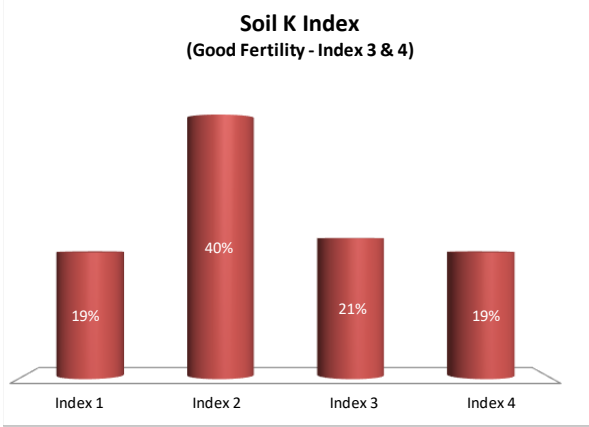

Soil Analysis Status and Trends

County	Dublin
Year	2021
Enterprise	All Farms
Number of Samples	240

Soil Analysis Status and Trends

County	Dublin
Year	2021
Enterprise	Dairy
Number of Samples	17

Caution - Graphics based on low sample number