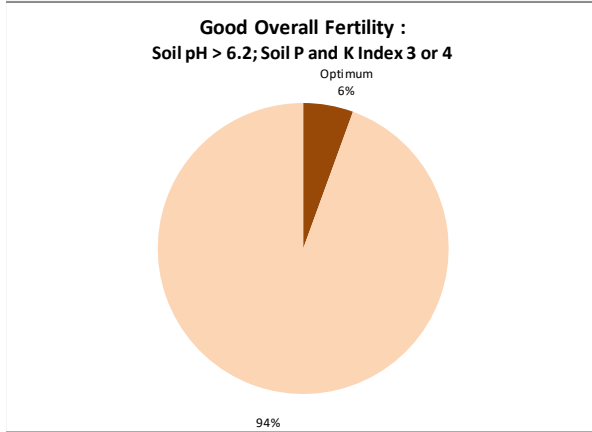

Soil Analysis Status and Trends

County	Dublin
Year	2021
Enterprise	All Farms
Number of Samples	240

Soil Analysis Status and Trends

County	Dublin
Year	2021
Enterprise	Dairy
Number of Samples	17

Caution - Graphics based on low sample number