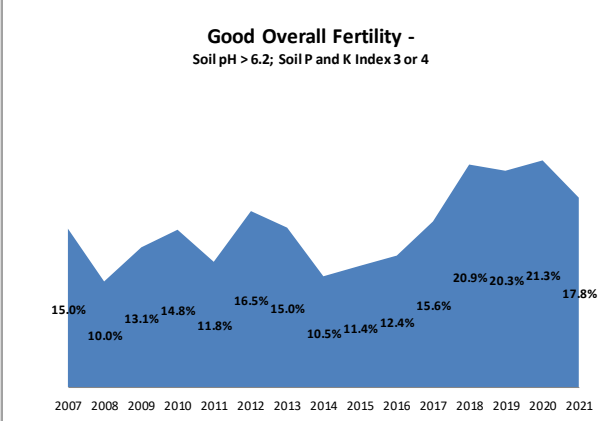

Soil Analysis Status and Trends

County	Dublin
Year	2021
Enterprise	All Farms
Number of Samples	240

Soil Analysis Status and Trends

County	Dublin
Year	2021
Enterprise	Dairy
Number of Samples	17

Caution - Graphics based on low sample number