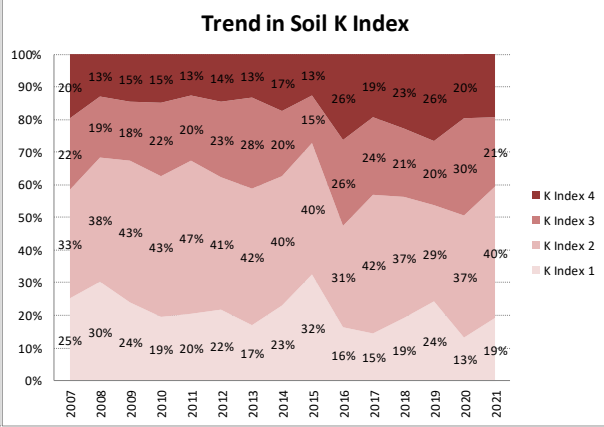

Soil Analysis Status and Trends

County	Dublin
Year	2021
Enterprise	All Farms
Number of Samples	240

Soil Analysis Status and Trends

County	Dublin
Year	2021
Enterprise	Dairy
Number of Samples	17

Caution - Graphics based on low sample number