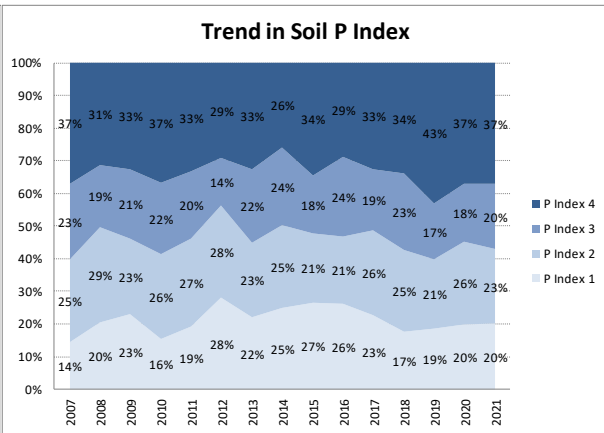

Soil Analysis Status and Trends

County	Dublin
Year	2021
Enterprise	All Farms
Number of Samples	240

Soil Analysis Status and Trends

County	Dublin
Year	2021
Enterprise	Dairy
Number of Samples	17

Caution - Graphics based on low sample number