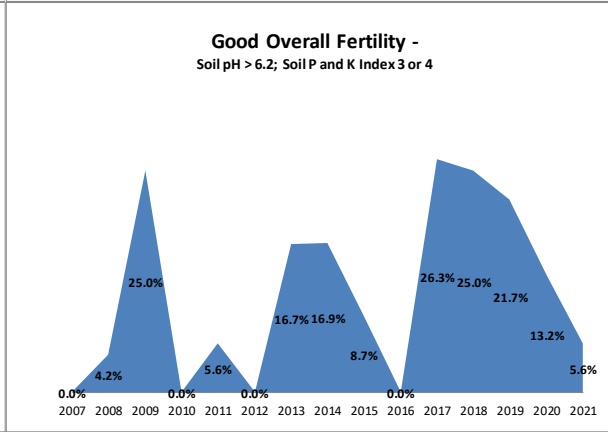

Soil Analysis Status and Trends

County	Dublin
Year	2021
Enterprise	All Farms
Number of Samples	240

Soil Analysis Status and Trends

County	Dublin
Year	2021
Enterprise	Dairy
Number of Samples	17

Caution - Graphics based on low sample number