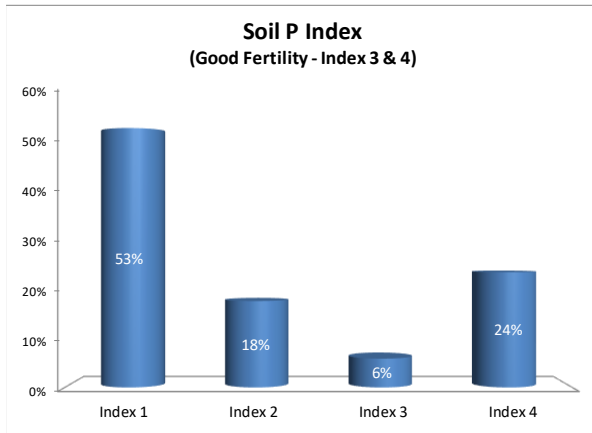

Soil Analysis Status and Trends

County	Dublin
Year	2021
Enterprise	All Farms
Number of Samples	240

Soil Analysis Status and Trends

County	Dublin
Year	2021
Enterprise	Dairy
Number of Samples	17

Caution - Graphics based on low sample number