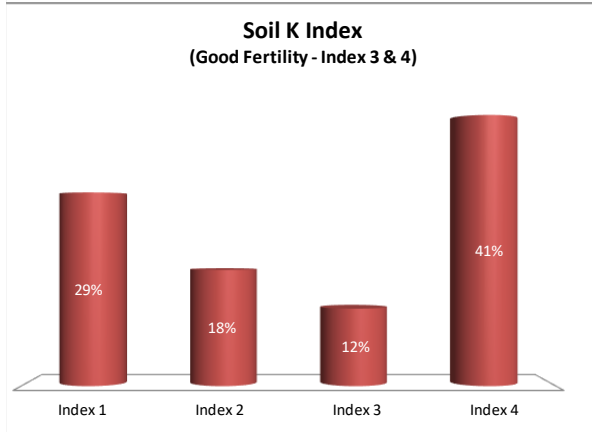

Soil Analysis Status and Trends

County	Dublin
Year	2021
Enterprise	All Farms
Number of Samples	240

Soil Analysis Status and Trends

County	Dublin
Year	2021
Enterprise	Dairy
Number of Samples	17

Caution - Graphics based on low sample number