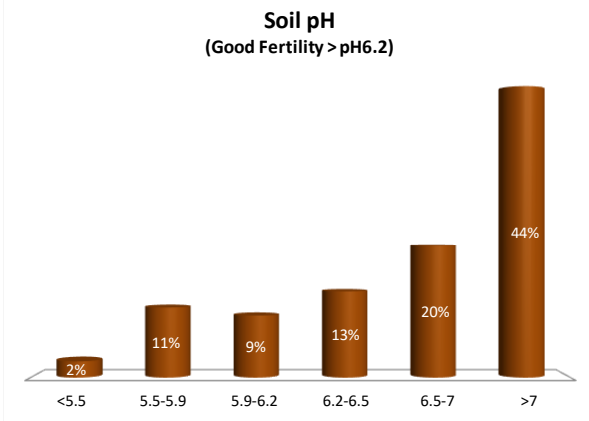

Soil Analysis Status and Trends

County	Dublin
Year	2021
Enterprise	All Farms
Number of Samples	240

Soil Analysis Status and Trends

County	Dublin
Year	2021
Enterprise	Dairy
Number of Samples	17

Caution - Graphics based on low sample number

Soil Analysis Status and Trends

County	Dublin
Year	2021
Enterprise	Drystock
Number of Samples	36

Caution - Graphics based on low sample number