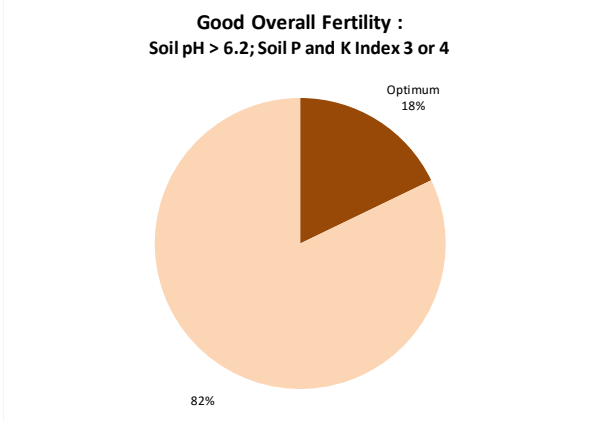

Soil Analysis Status and Trends

County	Dublin
Year	2021
Enterprise	All Farms
Number of Samples	240

Soil Analysis Status and Trends

County	Dublin
Year	2021
Enterprise	Dairy
Number of Samples	17

Caution - Graphics based on low sample number

Soil Analysis Status and Trends

County	Dublin
Year	2021
Enterprise	Drystock
Number of Samples	36

Caution - Graphics based on low sample number