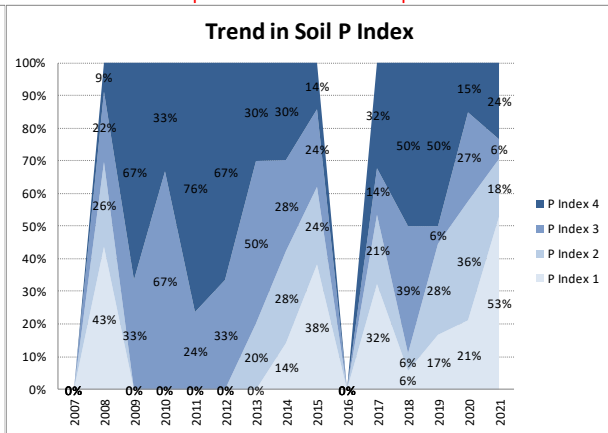

Soil Analysis Status and Trends

County	Dublin
Year	2021
Enterprise	All Farms
Number of Samples	240

Soil Analysis Status and Trends

County	Dublin
Year	2021
Enterprise	Dairy
Number of Samples	17

Caution - Graphics based on low sample number