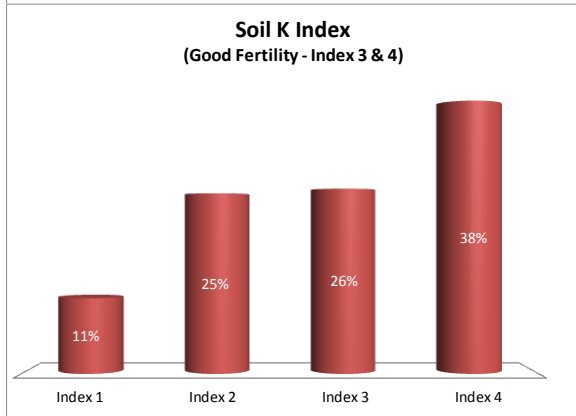

County	Galway
Year	2019
Enterprise	All Farms
Number of Samples	1,387

County	Galway
Year	2019
Enterprise	Dairy
Number of Samples	463

County	Galway
Year	2019
Enterprise	Drystock
Number of Samples	881

County	Galway
Year	2019
Enterprise	Tillage
Number of Samples	25

Caution - Graphics based on low sample number