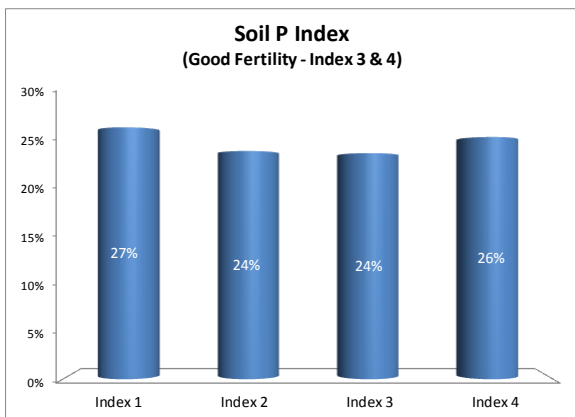

County	Galway
Year	2019
Enterprise	All Farms
Number of Samples	1,387

County	Galway
Year	2019
Enterprise	Dairy
Number of Samples	463

County	Galway
Year	2019
Enterprise	Drystock
Number of Samples	881

County	Galway
Year	2019
Enterprise	Tillage
Number of Samples	25

Caution - Graphics based on low sample number