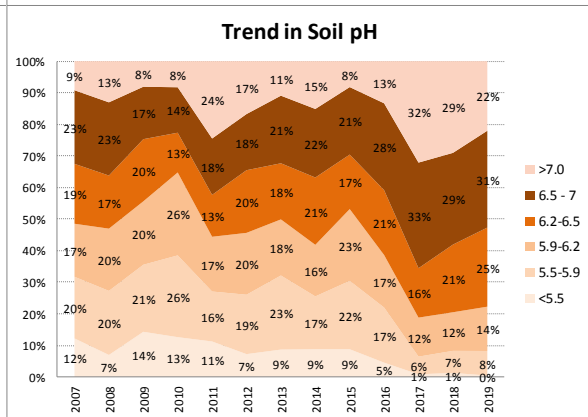

County	Galway
Year	2019
Enterprise	All Farms
Number of Samples	1,387

County	Galway
Year	2019
Enterprise	Dairy
Number of Samples	463

County	Galway
Year	2019
Enterprise	Drystock
Number of Samples	881

County	Galway
Year	2019
Enterprise	Tillage
Number of Samples	25

Caution - Graphics based on low sample number