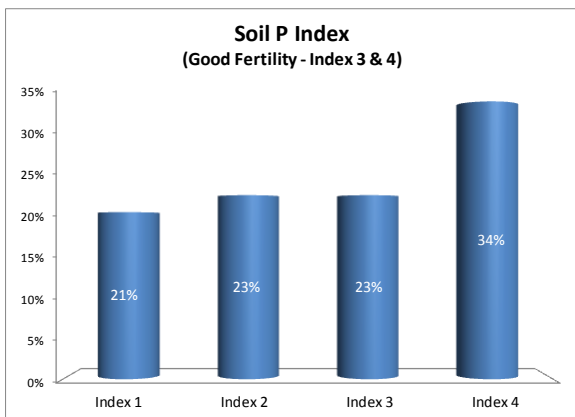

County	Galway
Year	2019
Enterprise	All Farms
Number of Samples	1,387

County	Galway
Year	2019
Enterprise	Dairy
Number of Samples	463

County	Galway
Year	2019
Enterprise	Drystock
Number of Samples	881

County	Galway
Year	2019
Enterprise	Tillage
Number of Samples	25

Caution - Graphics based on low sample number