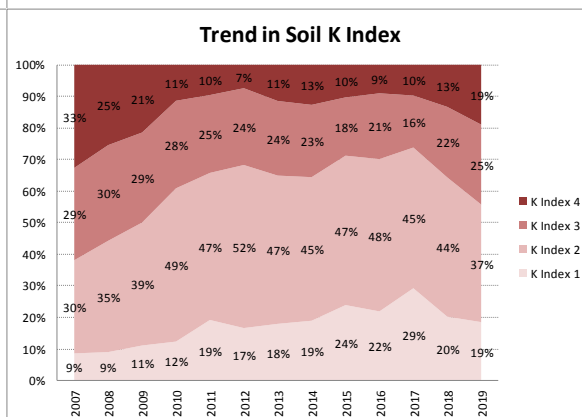

County	Galway
Year	2019
Enterprise	All Farms
Number of Samples	1,387

County	Galway
Year	2019
Enterprise	Dairy
Number of Samples	463

County	Galway
Year	2019
Enterprise	Drystock
Number of Samples	881

County	Galway
Year	2019
Enterprise	Tillage
Number of Samples	25

Caution - Graphics based on low sample number