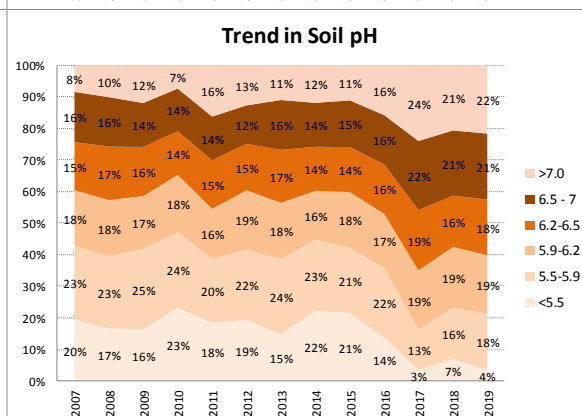

County	Galway
Year	2019
Enterprise	All Farms
Number of Samples	1,387

County	Galway
Year	2019
Enterprise	Dairy
Number of Samples	463

County	Galway
Year	2019
Enterprise	Drystock
Number of Samples	881

County	Galway
Year	2019
Enterprise	Tillage
Number of Samples	25

Caution - Graphics based on low sample number