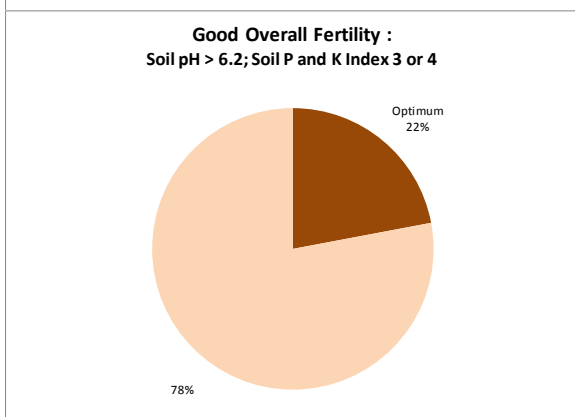

County	Galway
Year	2019
Enterprise	All Farms
Number of Samples	1,387

County	Galway
Year	2019
Enterprise	Dairy
Number of Samples	463

County	Galway
Year	2019
Enterprise	Drystock
Number of Samples	881

County	Galway
Year	2019
Enterprise	Tillage
Number of Samples	25

Caution - Graphics based on low sample number