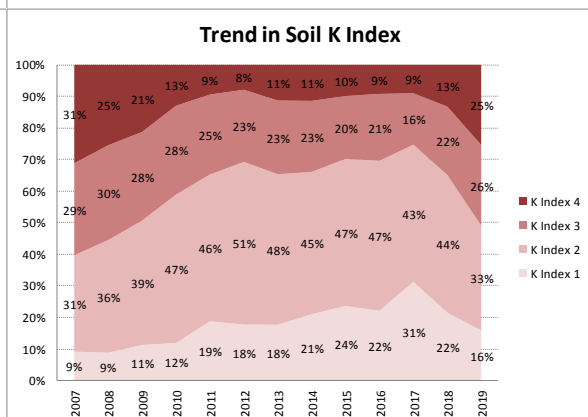

County	Galway
Year	2019
Enterprise	All Farms
Number of Samples	1,387

County	Galway
Year	2019
Enterprise	Dairy
Number of Samples	463

County	Galway
Year	2019
Enterprise	Drystock
Number of Samples	881

County	Galway
Year	2019
Enterprise	Tillage
Number of Samples	25

Caution - Graphics based on low sample number