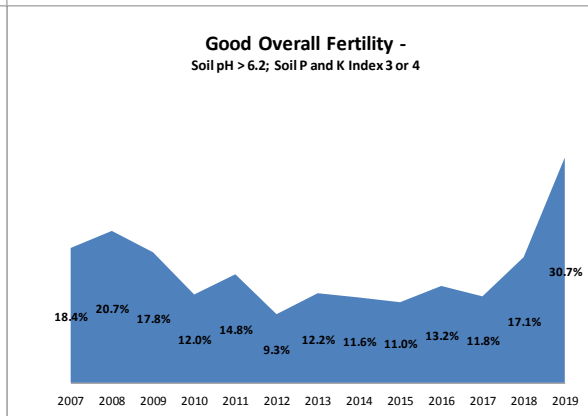

County	Galway
Year	2019
Enterprise	All Farms
Number of Samples	1,387

County	Galway
Year	2019
Enterprise	Dairy
Number of Samples	463

County	Galway
Year	2019
Enterprise	Drystock
Number of Samples	881

County	Galway
Year	2019
Enterprise	Tillage
Number of Samples	25

Caution - Graphics based on low sample number