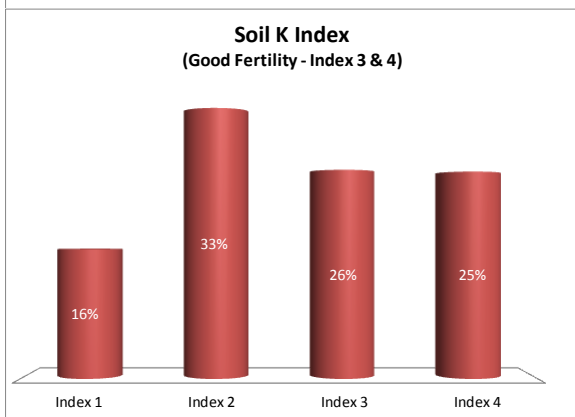

County	Galway
Year	2019
Enterprise	All Farms
Number of Samples	1,387

County	Galway
Year	2019
Enterprise	Dairy
Number of Samples	463

County	Galway
Year	2019
Enterprise	Drystock
Number of Samples	881

County	Galway
Year	2019
Enterprise	Tillage
Number of Samples	25

Caution - Graphics based on low sample number