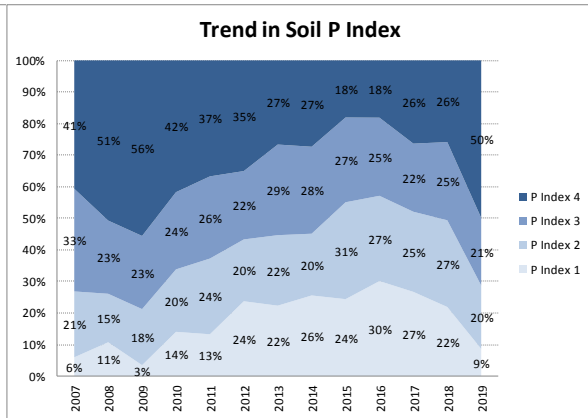

County	Galway
Year	2019
Enterprise	All Farms
Number of Samples	1,387

County	Galway
Year	2019
Enterprise	Dairy
Number of Samples	463

County	Galway
Year	2019
Enterprise	Drystock
Number of Samples	881

County	Galway
Year	2019
Enterprise	Tillage
Number of Samples	25

Caution - Graphics based on low sample number