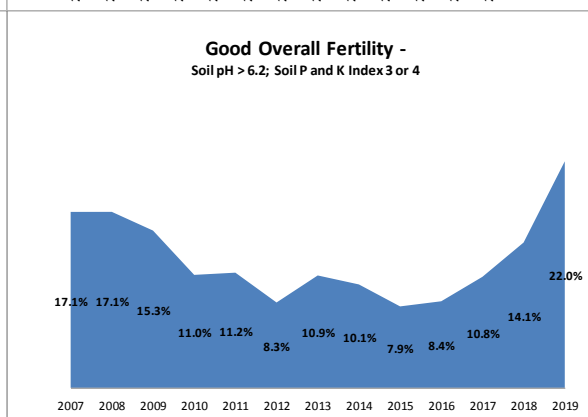

County	Galway
Year	2019
Enterprise	All Farms
Number of Samples	1,387

County	Galway
Year	2019
Enterprise	Dairy
Number of Samples	463

County	Galway
Year	2019
Enterprise	Drystock
Number of Samples	881

County	Galway
Year	2019
Enterprise	Tillage
Number of Samples	25

Caution - Graphics based on low sample number