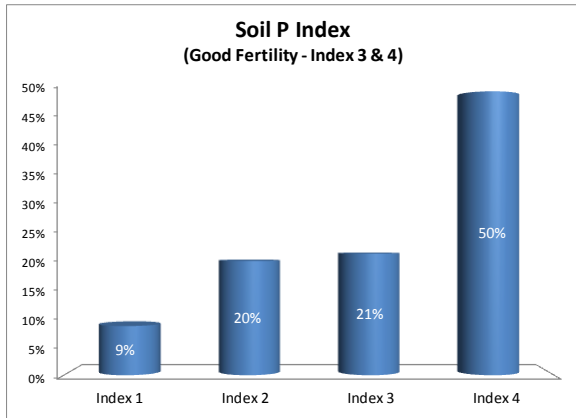

County	Galway
Year	2019
Enterprise	All Farms
Number of Samples	1,387

County	Galway
Year	2019
Enterprise	Dairy
Number of Samples	463

County	Galway
Year	2019
Enterprise	Drystock
Number of Samples	881

County	Galway
Year	2019
Enterprise	Tillage
Number of Samples	25

Caution - Graphics based on low sample number