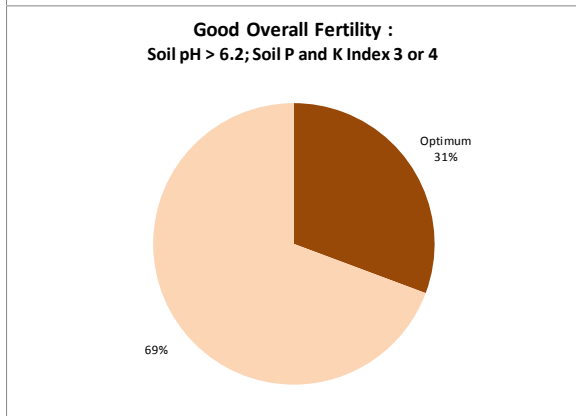

County	Galway
Year	2019
Enterprise	All Farms
Number of Samples	1,387

County	Galway
Year	2019
Enterprise	Dairy
Number of Samples	463

County	Galway
Year	2019
Enterprise	Drystock
Number of Samples	881

County	Galway
Year	2019
Enterprise	Tillage
Number of Samples	25

Caution - Graphics based on low sample number