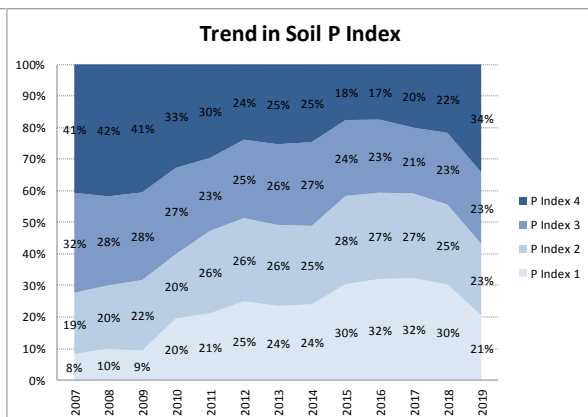

County	Galway
Year	2019
Enterprise	All Farms
Number of Samples	1,387

County	Galway
Year	2019
Enterprise	Dairy
Number of Samples	463

County	Galway
Year	2019
Enterprise	Drystock
Number of Samples	881

County	Galway
Year	2019
Enterprise	Tillage
Number of Samples	25

Caution - Graphics based on low sample number