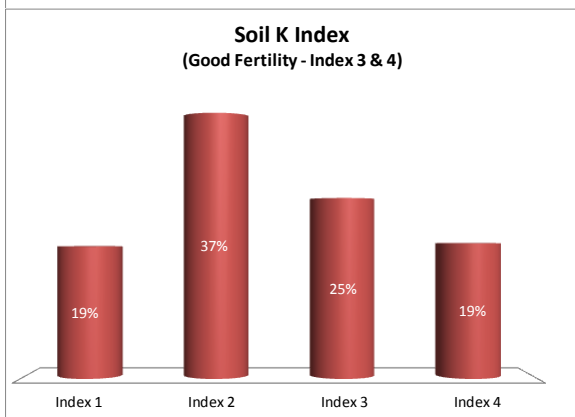

County	Galway
Year	2019
Enterprise	All Farms
Number of Samples	1,387

County	Galway
Year	2019
Enterprise	Dairy
Number of Samples	463

County	Galway
Year	2019
Enterprise	Drystock
Number of Samples	881

County	Galway
Year	2019
Enterprise	Tillage
Number of Samples	25

Caution - Graphics based on low sample number