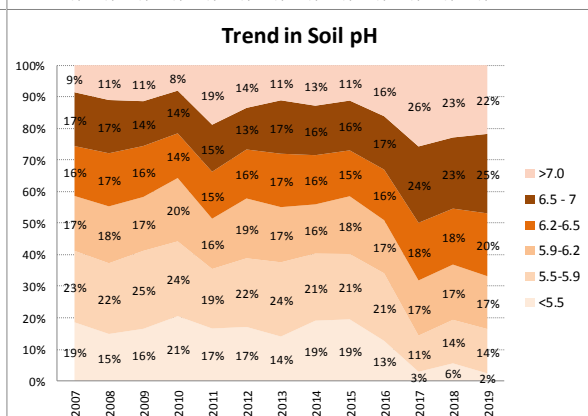

County	Galway
Year	2019
Enterprise	All Farms
Number of Samples	1,387

County	Galway
Year	2019
Enterprise	Dairy
Number of Samples	463

County	Galway
Year	2019
Enterprise	Drystock
Number of Samples	881

County	Galway
Year	2019
Enterprise	Tillage
Number of Samples	25

Caution - Graphics based on low sample number