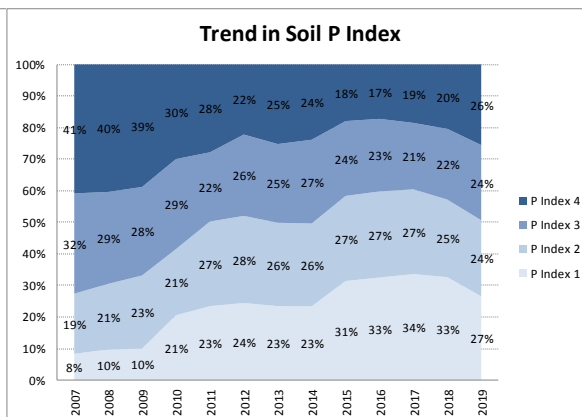

County	Galway
Year	2019
Enterprise	All Farms
Number of Samples	1,387

County	Galway
Year	2019
Enterprise	Dairy
Number of Samples	463

County	Galway
Year	2019
Enterprise	Drystock
Number of Samples	881

County	Galway
Year	2019
Enterprise	Tillage
Number of Samples	25

Caution - Graphics based on low sample number