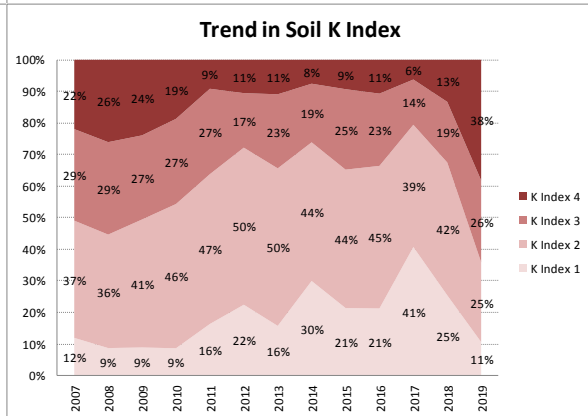

County	Galway
Year	2019
Enterprise	All Farms
Number of Samples	1,387

County	Galway
Year	2019
Enterprise	Dairy
Number of Samples	463

County	Galway
Year	2019
Enterprise	Drystock
Number of Samples	881

County	Galway
Year	2019
Enterprise	Tillage
Number of Samples	25

Caution - Graphics based on low sample number