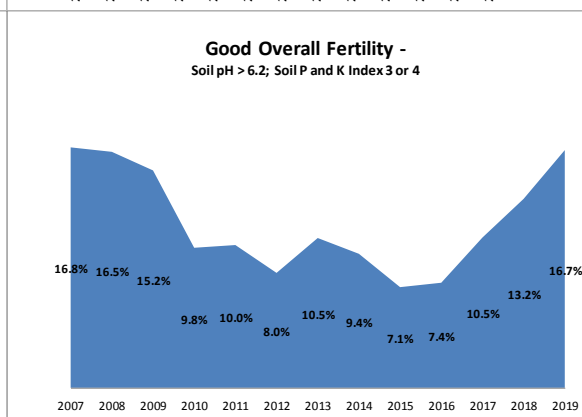

County	Galway
Year	2019
Enterprise	All Farms
Number of Samples	1,387

County	Galway
Year	2019
Enterprise	Dairy
Number of Samples	463

County	Galway
Year	2019
Enterprise	Drystock
Number of Samples	881

County	Galway
Year	2019
Enterprise	Tillage
Number of Samples	25

Caution - Graphics based on low sample number