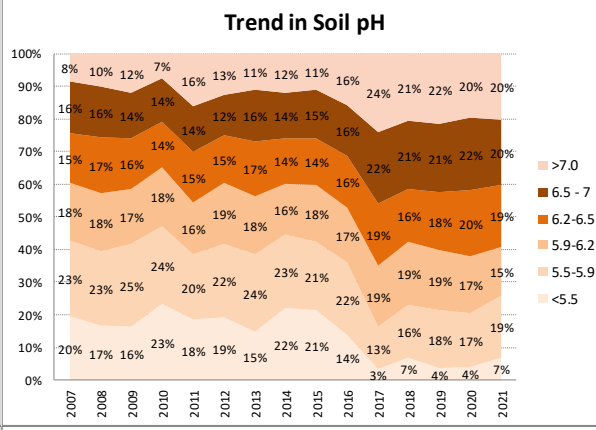

Soil Analysis Status and Trends

County	Galway
Year	2021
Enterprise	Drystock
Number of Samples	802