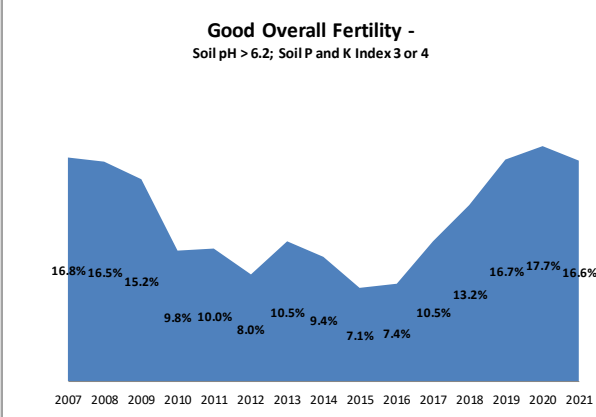

Soil Analysis Status and Trends

County	Galway
Year	2021
Enterprise	Drystock
Number of Samples	802