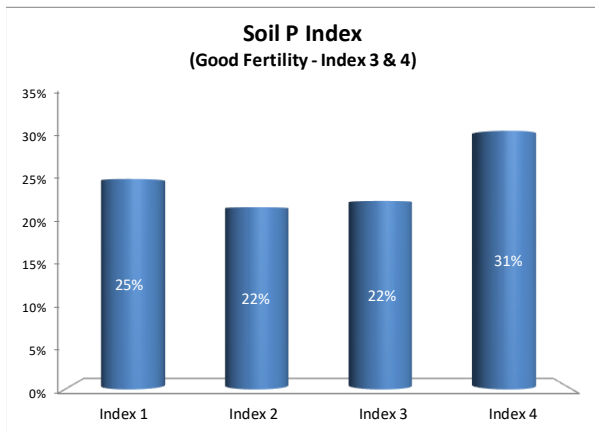

Soil Analysis Status and Trends

County	Galway
Year	2021
Enterprise	Drystock
Number of Samples	802