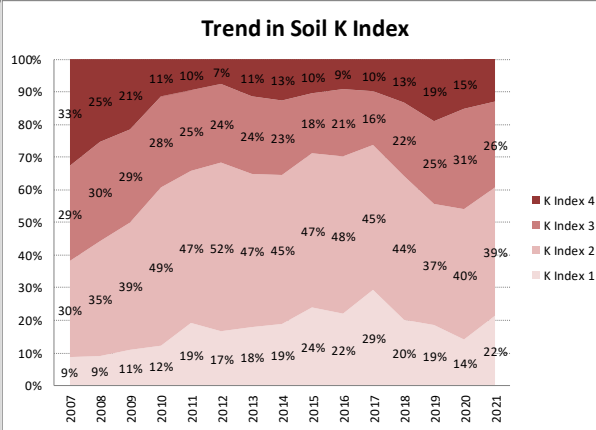

Soil Analysis Status and Trends

County	Galway
Year	2021
Enterprise	Drystock
Number of Samples	802