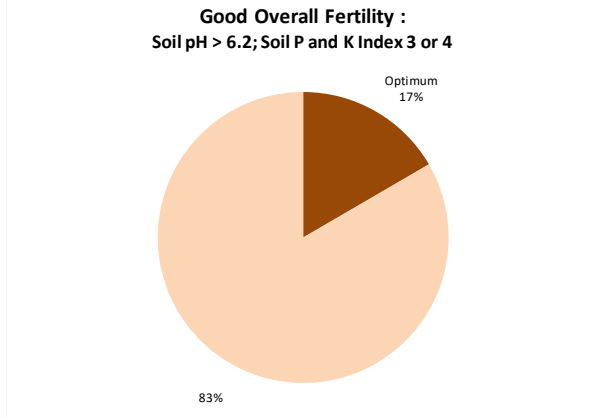

Soil Analysis Status and Trends

County	Galway
Year	2021
Enterprise	Drystock
Number of Samples	802