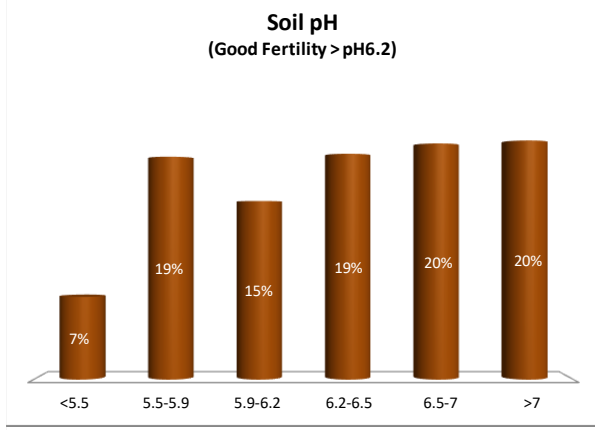

Soil Analysis Status and Trends

County	Galway
Year	2021
Enterprise	Drystock
Number of Samples	802