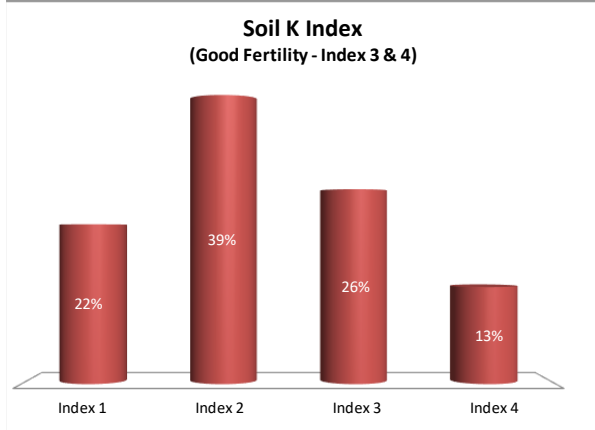

Soil Analysis Status and Trends

County	Galway
Year	2021
Enterprise	Drystock
Number of Samples	802