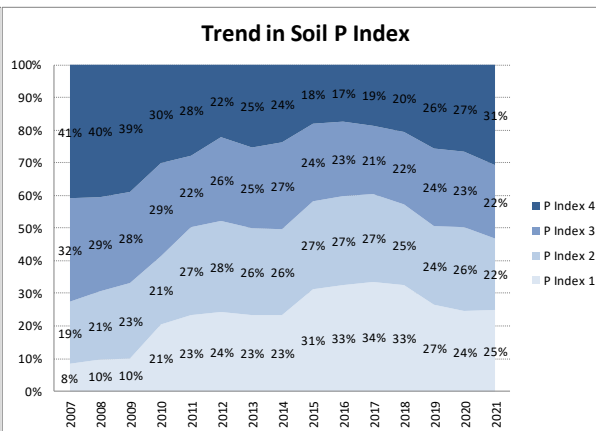

Soil Analysis Status and Trends

County	Galway
Year	2021
Enterprise	Drystock
Number of Samples	802