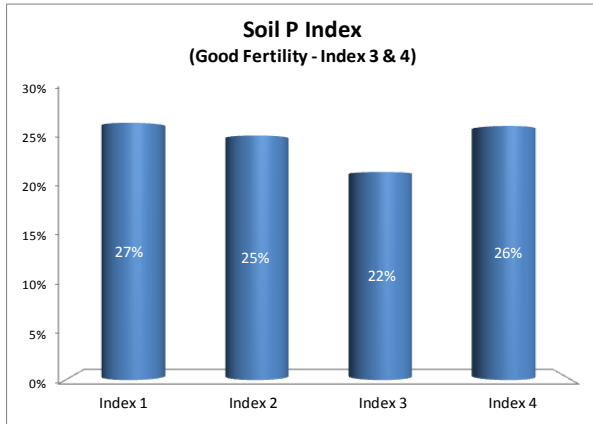

County	Galway
Year	2017
Enterprise	All Farms
Number of Samples	3,245

County	Galway
Year	2017
Enterprise	Dairy
Number of Samples	607

Soil Analysis Status and Trends

County	Galway
Year	2017
Enterprise	Drystock
Number of Samples	2,557