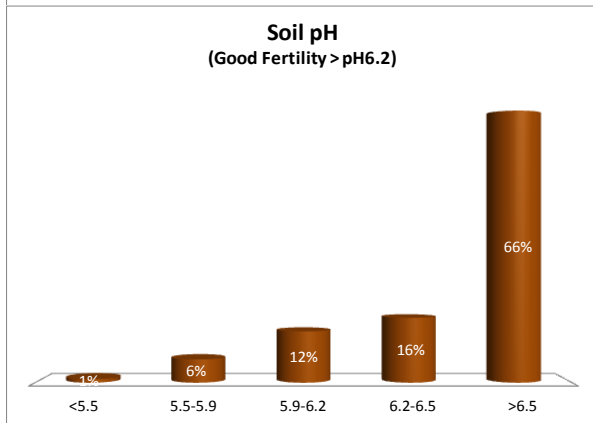

County	Galway
Year	2017
Enterprise	All Farms
Number of Samples	3,245

County	Galway
Year	2017
Enterprise	Dairy
Number of Samples	607

Soil Analysis Status and Trends

County	Galway
Year	2017
Enterprise	Drystock
Number of Samples	2,557