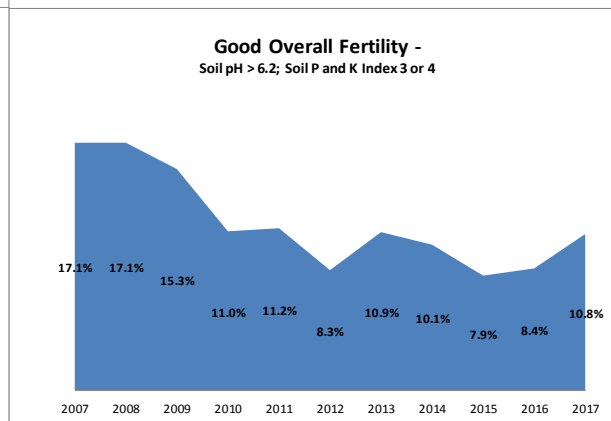

County	Galway
Year	2017
Enterprise	All Farms
Number of Samples	3,245

County	Galway
Year	2017
Enterprise	Dairy
Number of Samples	607

Soil Analysis Status and Trends

County	Galway
Year	2017
Enterprise	Drystock
Number of Samples	2,557