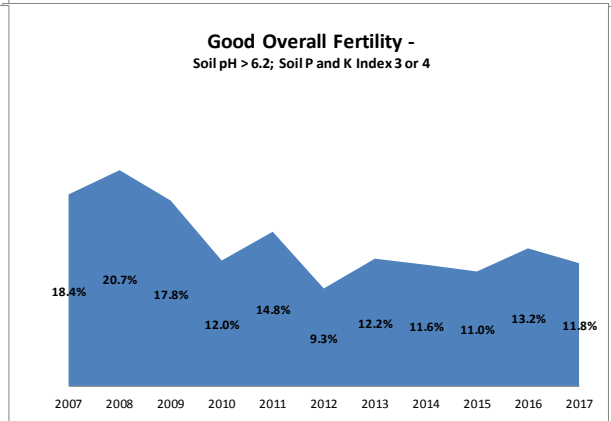

County	Galway
Year	2017
Enterprise	All Farms
Number of Samples	3,245

County	Galway
Year	2017
Enterprise	Dairy
Number of Samples	607

Soil Analysis Status and Trends

County	Galway
Year	2017
Enterprise	Drystock
Number of Samples	2,557