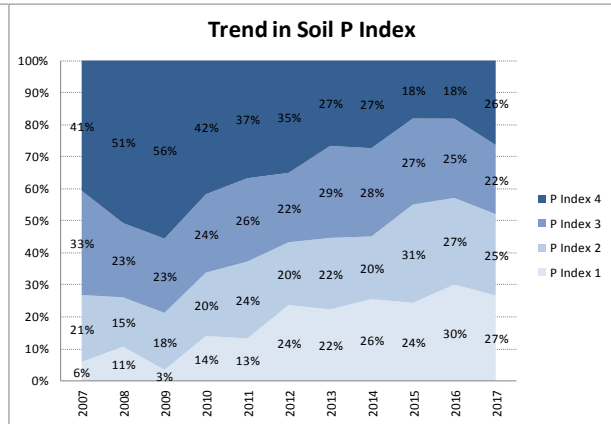

County	Galway
Year	2017
Enterprise	All Farms
Number of Samples	3,245

County	Galway
Year	2017
Enterprise	Dairy
Number of Samples	607

Soil Analysis Status and Trends

County	Galway
Year	2017
Enterprise	Drystock
Number of Samples	2,557