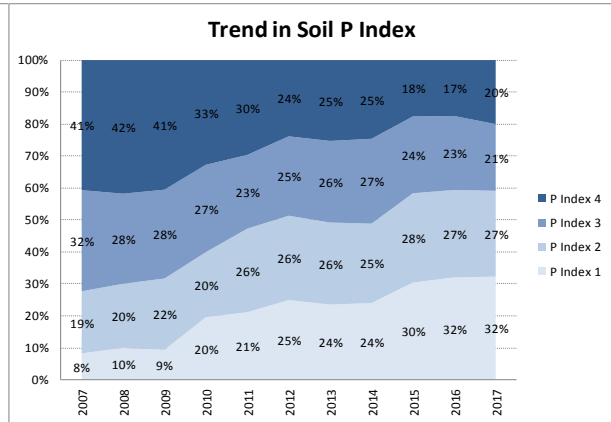

County	Galway
Year	2017
Enterprise	All Farms
Number of Samples	3,245

County	Galway
Year	2017
Enterprise	Dairy
Number of Samples	607

Soil Analysis Status and Trends

County	Galway
Year	2017
Enterprise	Drystock
Number of Samples	2,557