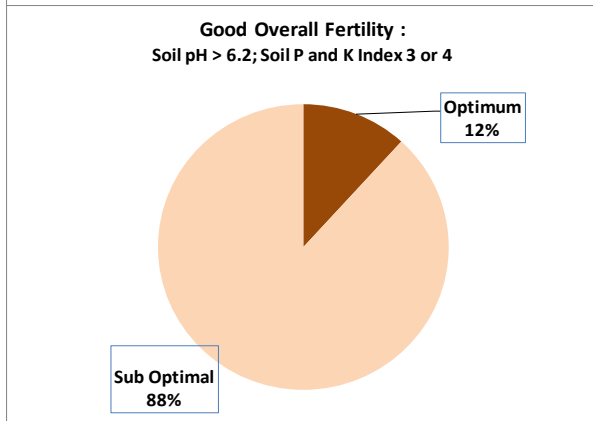

County	Galway
Year	2017
Enterprise	All Farms
Number of Samples	3,245

County	Galway
Year	2017
Enterprise	Dairy
Number of Samples	607

Soil Analysis Status and Trends

County	Galway
Year	2017
Enterprise	Drystock
Number of Samples	2,557