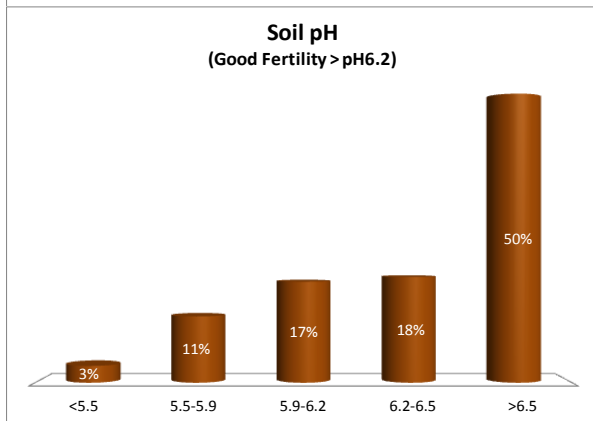

County	Galway
Year	2017
Enterprise	All Farms
Number of Samples	3,245

County	Galway
Year	2017
Enterprise	Dairy
Number of Samples	607

Soil Analysis Status and Trends

County	Galway
Year	2017
Enterprise	Drystock
Number of Samples	2,557