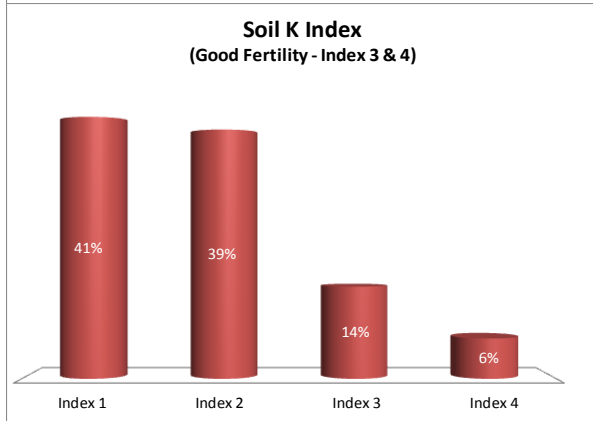

County	Galway
Year	2017
Enterprise	All Farms
Number of Samples	3,245

County	Galway
Year	2017
Enterprise	Dairy
Number of Samples	607

Soil Analysis Status and Trends

County	Galway
Year	2017
Enterprise	Drystock
Number of Samples	2,557