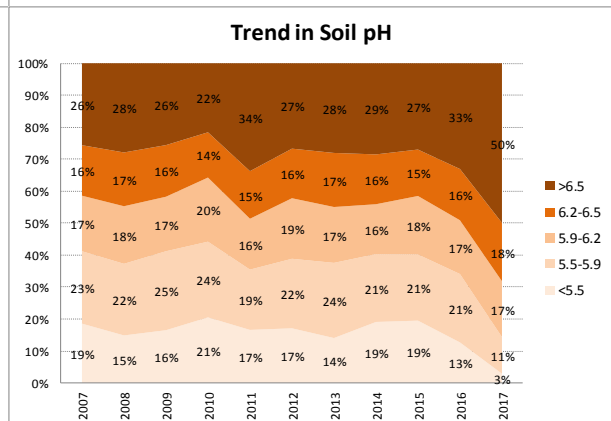

County	Galway
Year	2017
Enterprise	All Farms
Number of Samples	3,245

County	Galway
Year	2017
Enterprise	Dairy
Number of Samples	607

Soil Analysis Status and Trends

County	Galway
Year	2017
Enterprise	Drystock
Number of Samples	2,557