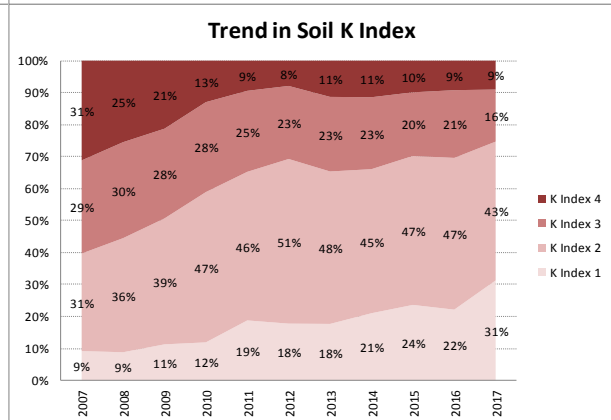

County	Galway
Year	2017
Enterprise	All Farms
Number of Samples	3,245

County	Galway
Year	2017
Enterprise	Dairy
Number of Samples	607

Soil Analysis Status and Trends

County	Galway
Year	2017
Enterprise	Drystock
Number of Samples	2,557