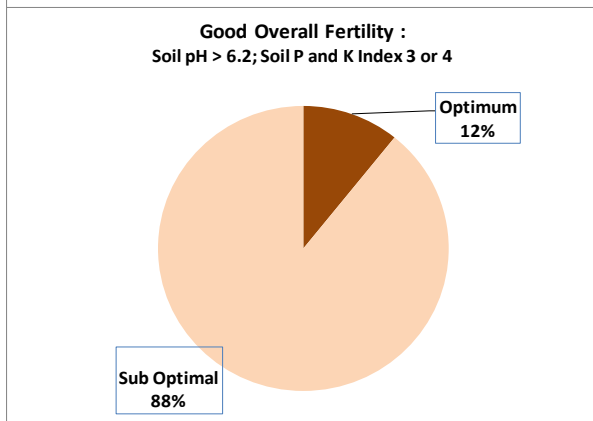

County	Galway
Year	2017
Enterprise	All Farms
Number of Samples	3,245

County	Galway
Year	2017
Enterprise	Dairy
Number of Samples	607

Soil Analysis Status and Trends

County	Galway
Year	2017
Enterprise	Drystock
Number of Samples	2,557