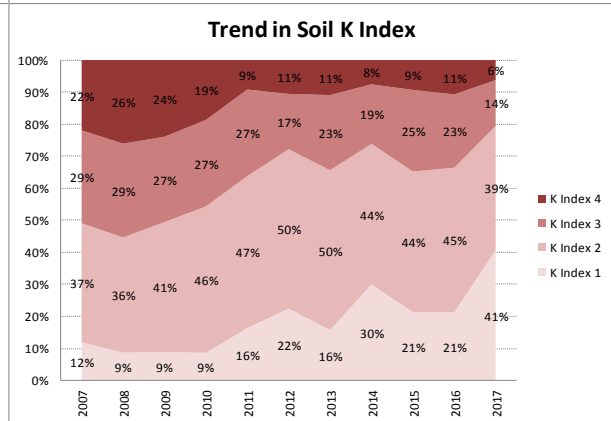

County	Galway
Year	2017
Enterprise	All Farms
Number of Samples	3,245

County	Galway
Year	2017
Enterprise	Dairy
Number of Samples	607

Soil Analysis Status and Trends

County	Galway
Year	2017
Enterprise	Drystock
Number of Samples	2,557