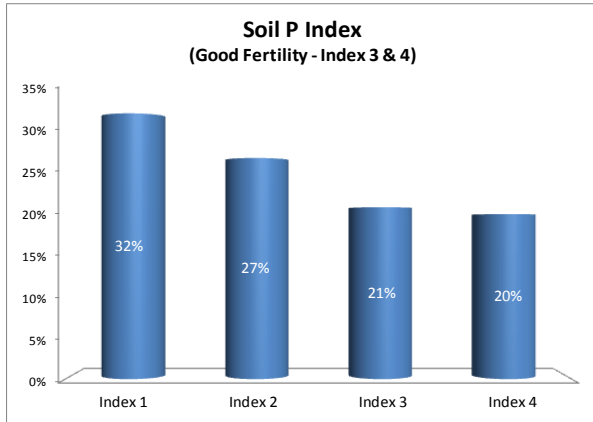

County	Galway
Year	2017
Enterprise	All Farms
Number of Samples	3,245

County	Galway
Year	2017
Enterprise	Dairy
Number of Samples	607

Soil Analysis Status and Trends

County	Galway
Year	2017
Enterprise	Drystock
Number of Samples	2,557