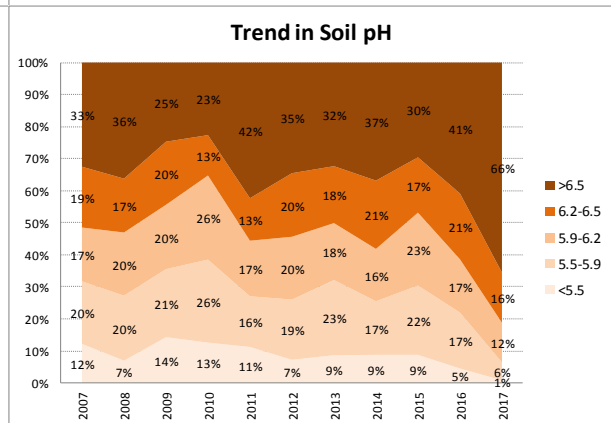

County	Galway
Year	2017
Enterprise	All Farms
Number of Samples	3,245

County	Galway
Year	2017
Enterprise	Dairy
Number of Samples	607

Soil Analysis Status and Trends

County	Galway
Year	2017
Enterprise	Drystock
Number of Samples	2,557