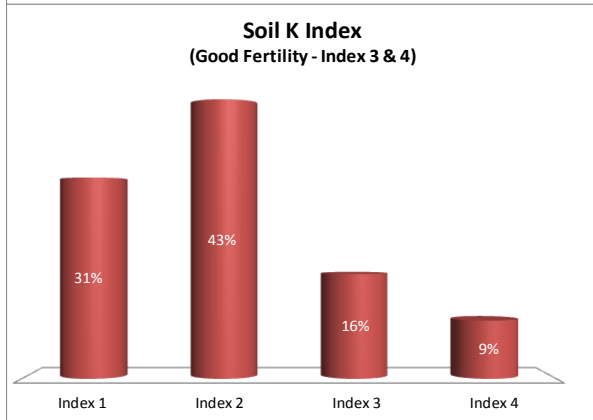

County	Galway
Year	2017
Enterprise	All Farms
Number of Samples	3,245

County	Galway
Year	2017
Enterprise	Dairy
Number of Samples	607

Soil Analysis Status and Trends

County	Galway
Year	2017
Enterprise	Drystock
Number of Samples	2,557