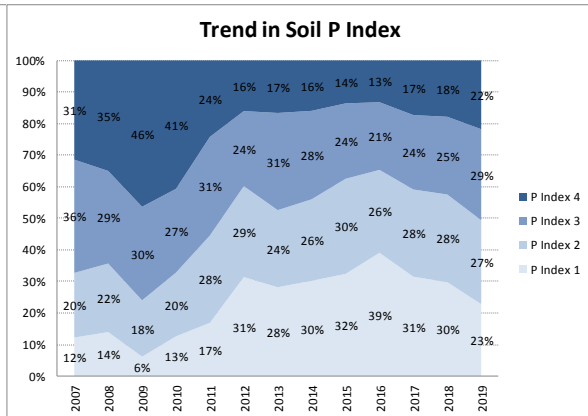

County	Kerry
Year	2019
Enterprise	All Farms
Number of Samples	2,899

County	Kerry
Year	2019
Enterprise	Drystock
Number of Samples	111