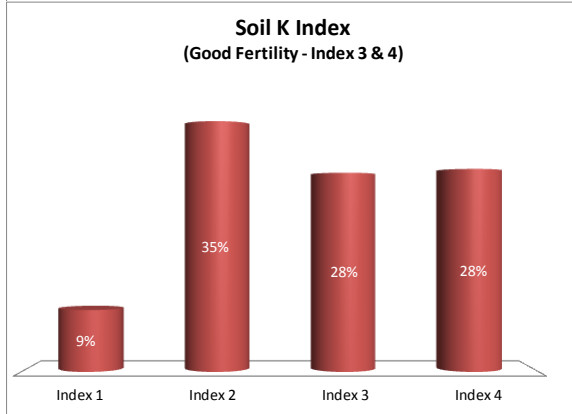

County	Kerry
Year	2019
Enterprise	All Farms
Number of Samples	2,899

County	Kerry
Year	2019
Enterprise	Drystock
Number of Samples	111