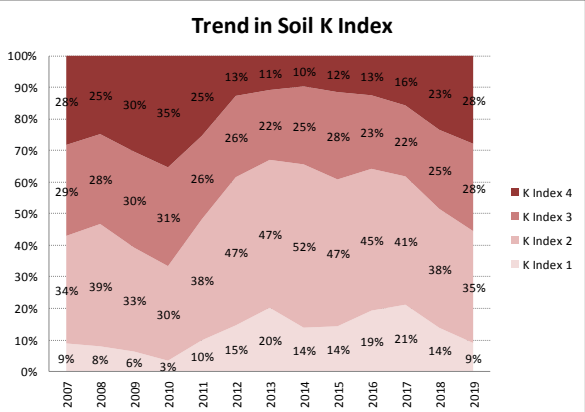

County	Kerry
Year	2019
Enterprise	All Farms
Number of Samples	2,899

County	Kerry
Year	2019
Enterprise	Drystock
Number of Samples	111