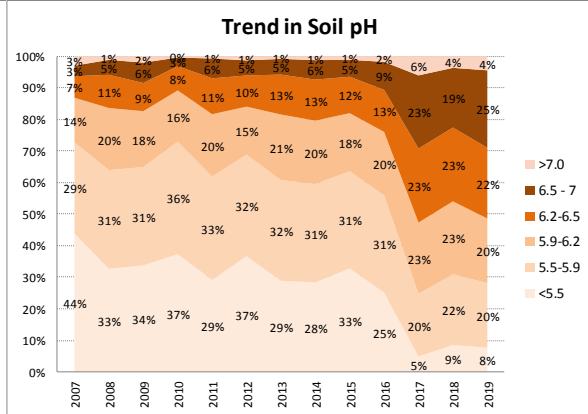

County	Kerry
Year	2019
Enterprise	All Farms
Number of Samples	2,899

County	Kerry
Year	2019
Enterprise	Drystock
Number of Samples	111