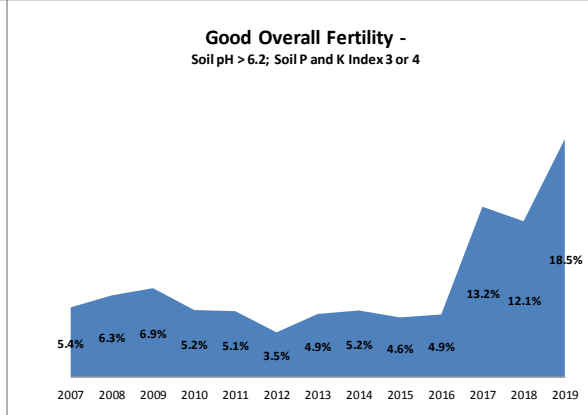

County	Kerry
Year	2019
Enterprise	All Farms
Number of Samples	2,899

County	Kerry
Year	2019
Enterprise	Drystock
Number of Samples	111