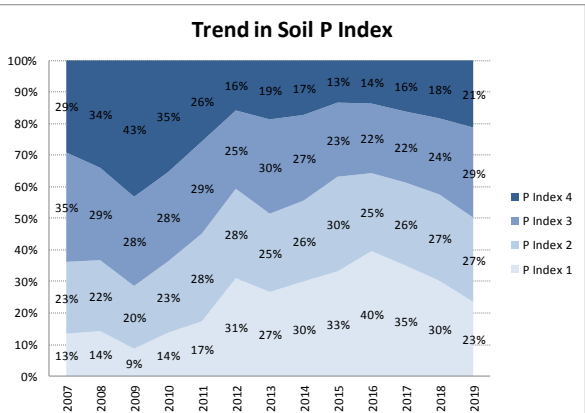

County	Kerry
Year	2019
Enterprise	All Farms
Number of Samples	2,899

County	Kerry
Year	2019
Enterprise	Drystock
Number of Samples	111