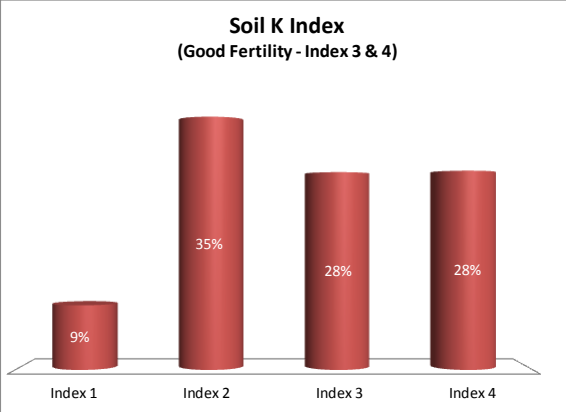

County	Kerry
Year	2019
Enterprise	All Farms
Number of Samples	2,899

County	Kerry
Year	2019
Enterprise	Drystock
Number of Samples	111