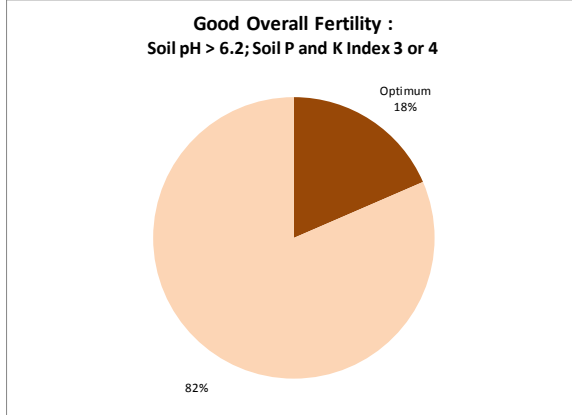

County	Kerry
Year	2019
Enterprise	All Farms
Number of Samples	2,899

County	Kerry
Year	2019
Enterprise	Drystock
Number of Samples	111