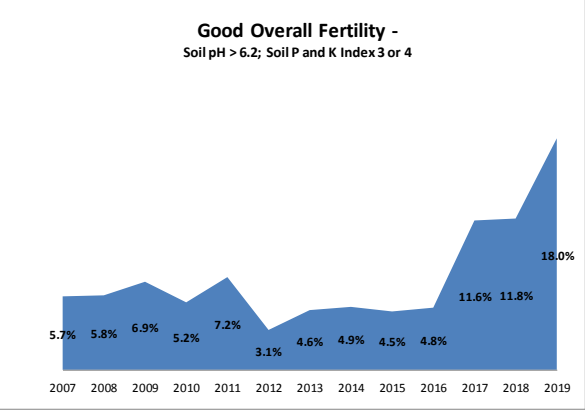

County	Kerry
Year	2019
Enterprise	All Farms
Number of Samples	2,899

County	Kerry
Year	2019
Enterprise	Drystock
Number of Samples	111