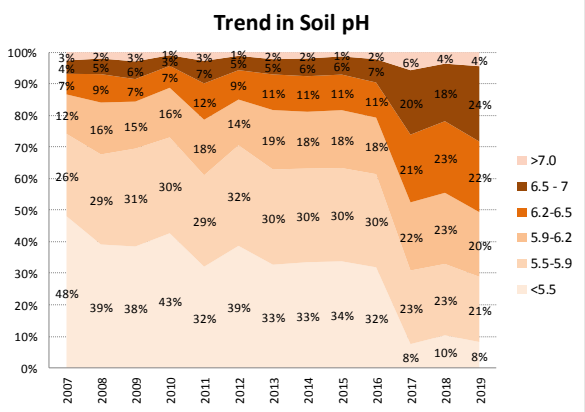

County	Kerry
Year	2019
Enterprise	All Farms
Number of Samples	2,899

County	Kerry
Year	2019
Enterprise	Drystock
Number of Samples	111