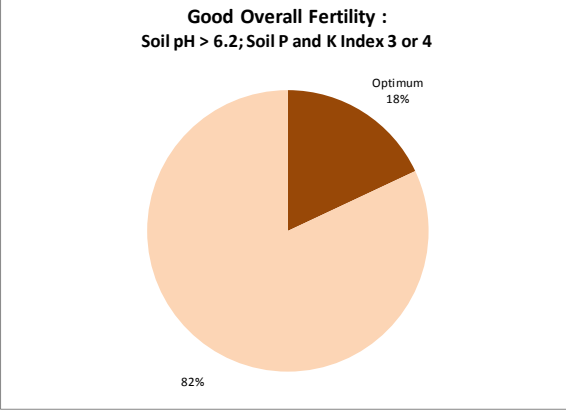

County	Kerry
Year	2019
Enterprise	All Farms
Number of Samples	2,899

County	Kerry
Year	2019
Enterprise	Drystock
Number of Samples	111