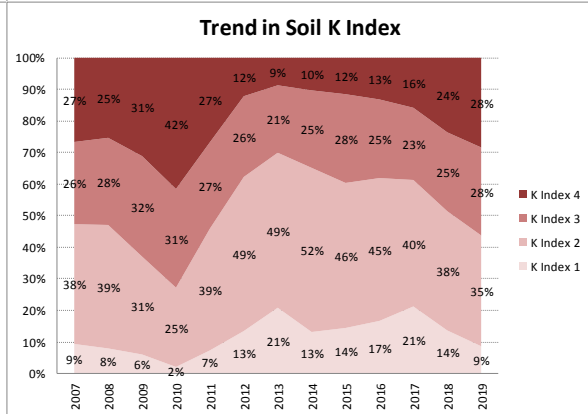

County	Kerry
Year	2019
Enterprise	All Farms
Number of Samples	2,899

County	Kerry
Year	2019
Enterprise	Drystock
Number of Samples	111