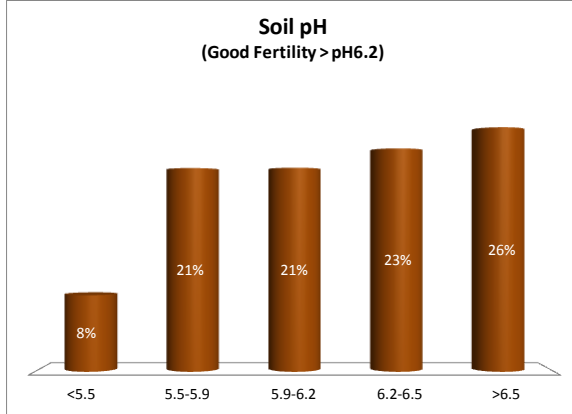

County	Kerry
Year	2019
Enterprise	All Farms
Number of Samples	2,899

County	Kerry
Year	2019
Enterprise	Drystock
Number of Samples	111