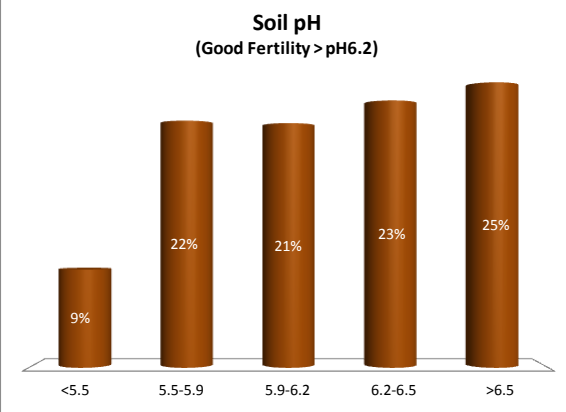

County	Kerry
Year	2019
Enterprise	All Farms
Number of Samples	2,899

County	Kerry
Year	2019
Enterprise	Drystock
Number of Samples	111