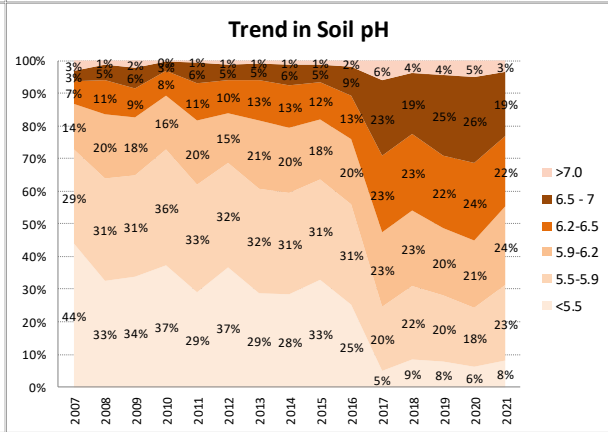

Soil Analysis Status and Trends

County	Kerry
Year	2021
Enterprise	All Farms
Number of Samples	2,813

Soil Analysis Status and Trends

County	Kerry
Year	2021
Enterprise	Dairy
Number of Samples	2,684

Soil Analysis Status and Trends