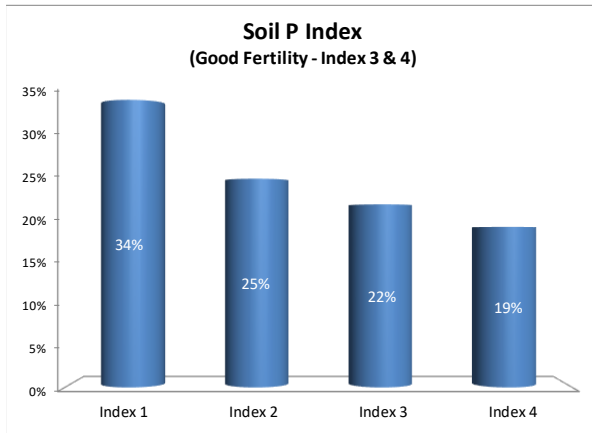

Soil Analysis Status and Trends

County	Kerry
Year	2021
Enterprise	All Farms
Number of Samples	2,813

Soil Analysis Status and Trends

County	Kerry
Year	2021
Enterprise	Dairy
Number of Samples	2,684

Soil Analysis Status and Trends