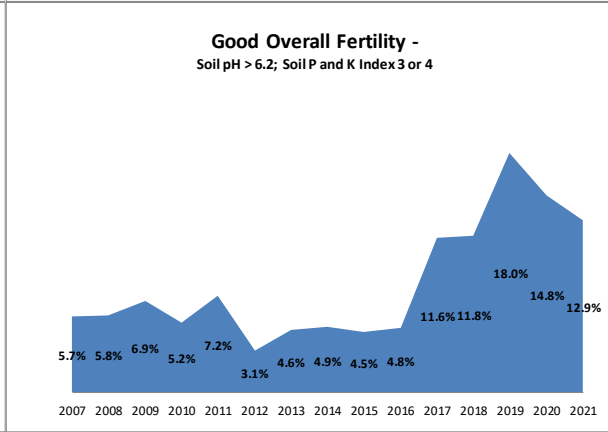

Soil Analysis Status and Trends

County	Kerry
Year	2021
Enterprise	All Farms
Number of Samples	2,813

Soil Analysis Status and Trends

County	Kerry
Year	2021
Enterprise	Dairy
Number of Samples	2,684

Soil Analysis Status and Trends