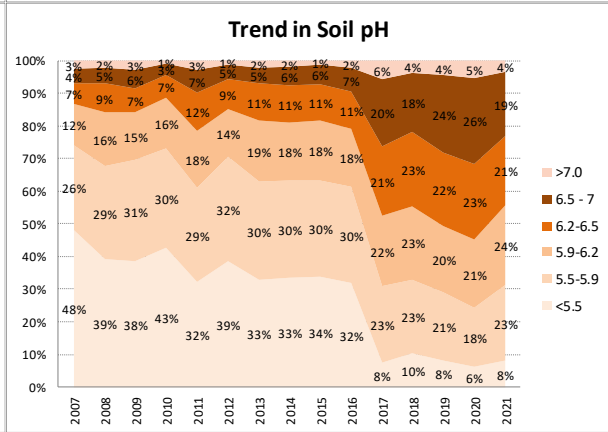

Soil Analysis Status and Trends

County	Kerry
Year	2021
Enterprise	All Farms
Number of Samples	2,813

Soil Analysis Status and Trends

County	Kerry
Year	2021
Enterprise	Dairy
Number of Samples	2,684

Soil Analysis Status and Trends