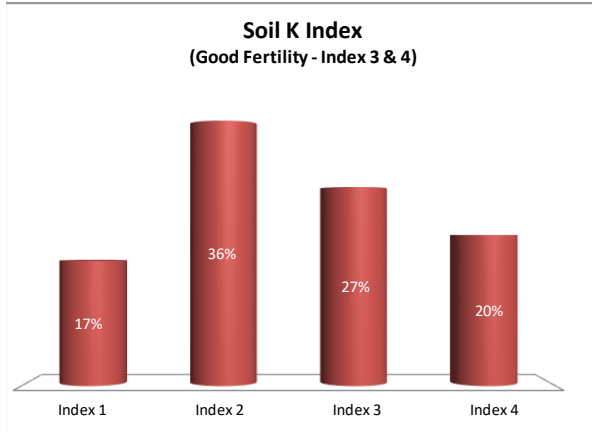

Soil Analysis Status and Trends

County	Kerry
Year	2021
Enterprise	All Farms
Number of Samples	2,813

Soil Analysis Status and Trends

County	Kerry
Year	2021
Enterprise	Dairy
Number of Samples	2,684

Soil Analysis Status and Trends