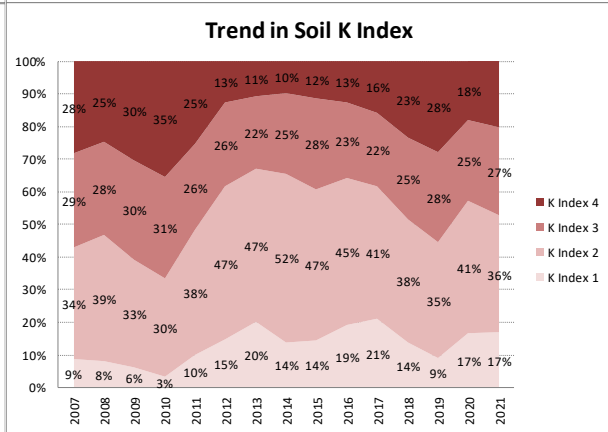

Soil Analysis Status and Trends

County	Kerry
Year	2021
Enterprise	All Farms
Number of Samples	2,813

Soil Analysis Status and Trends

County	Kerry
Year	2021
Enterprise	Dairy
Number of Samples	2,684

Soil Analysis Status and Trends