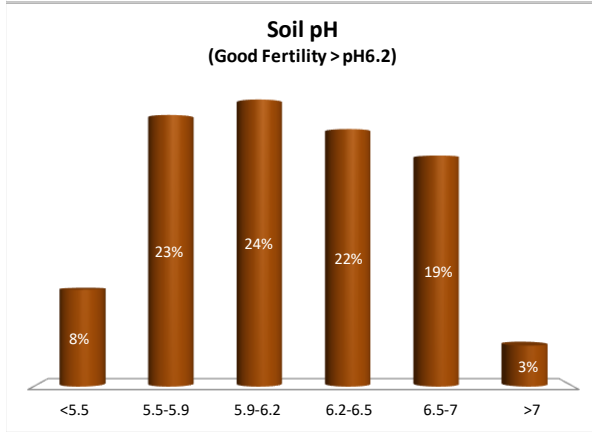

Soil Analysis Status and Trends

County	Kerry
Year	2021
Enterprise	All Farms
Number of Samples	2,813

Soil Analysis Status and Trends

County	Kerry
Year	2021
Enterprise	Dairy
Number of Samples	2,684

Soil Analysis Status and Trends