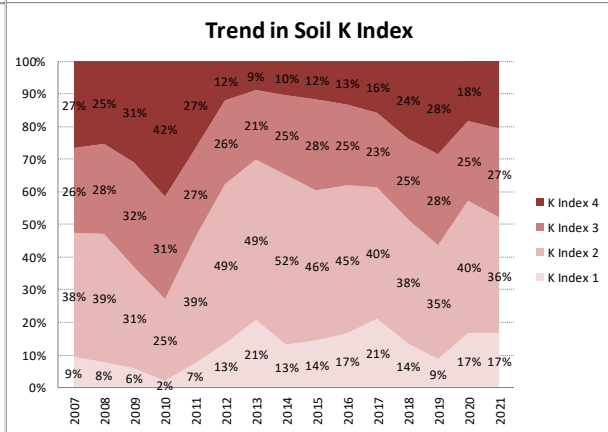

Soil Analysis Status and Trends

County	Kerry
Year	2021
Enterprise	All Farms
Number of Samples	2,813

Soil Analysis Status and Trends

County	Kerry
Year	2021
Enterprise	Dairy
Number of Samples	2,684

Soil Analysis Status and Trends