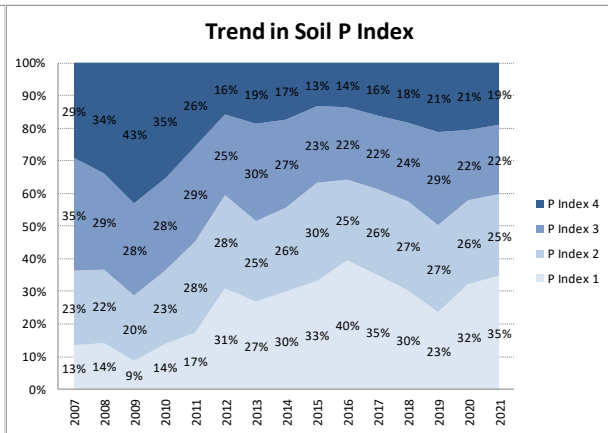

Soil Analysis Status and Trends

County	Kerry
Year	2021
Enterprise	All Farms
Number of Samples	2,813

Soil Analysis Status and Trends

County	Kerry
Year	2021
Enterprise	Dairy
Number of Samples	2,684

Soil Analysis Status and Trends