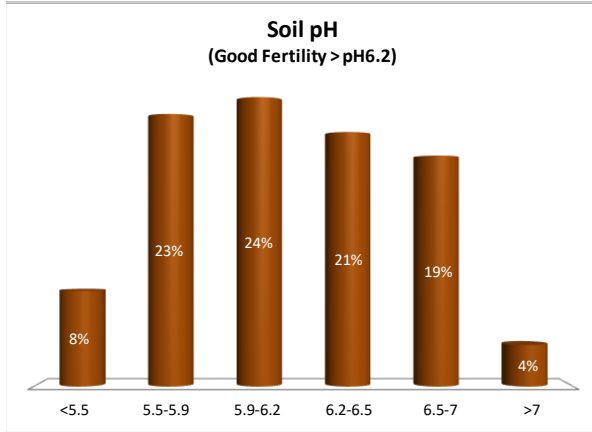

Soil Analysis Status and Trends

County	Kerry
Year	2021
Enterprise	All Farms
Number of Samples	2,813

Soil Analysis Status and Trends

County	Kerry
Year	2021
Enterprise	Dairy
Number of Samples	2,684

Soil Analysis Status and Trends