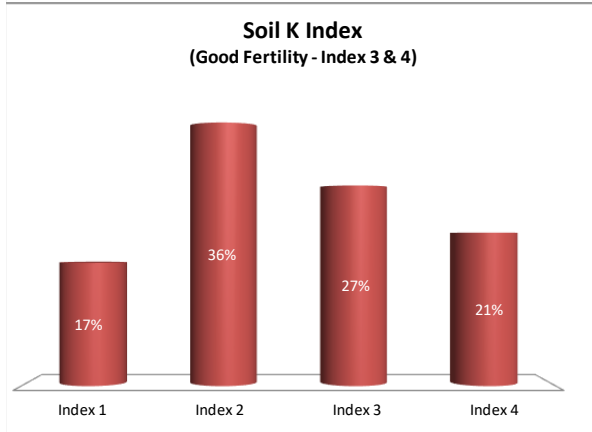

Soil Analysis Status and Trends

County	Kerry
Year	2021
Enterprise	All Farms
Number of Samples	2,813

Soil Analysis Status and Trends

County	Kerry
Year	2021
Enterprise	Dairy
Number of Samples	2,684

Soil Analysis Status and Trends