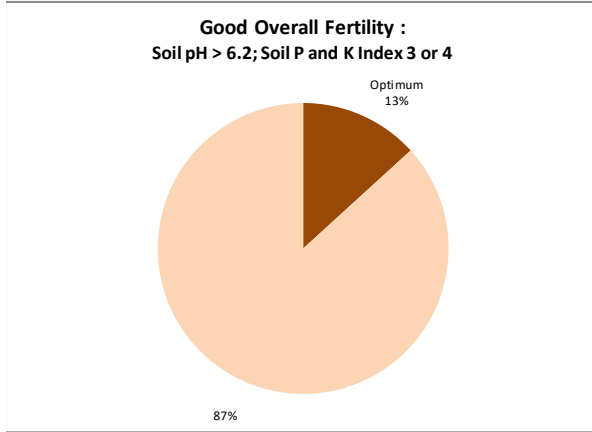

Soil Analysis Status and Trends

County	Kerry
Year	2021
Enterprise	All Farms
Number of Samples	2,813

Soil Analysis Status and Trends

County	Kerry
Year	2021
Enterprise	Dairy
Number of Samples	2,684

Soil Analysis Status and Trends