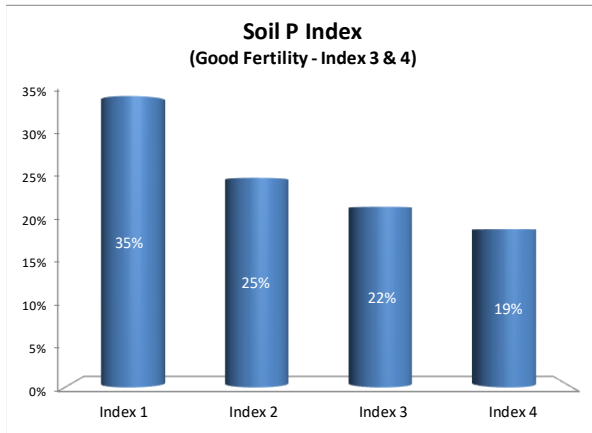

Soil Analysis Status and Trends

County	Kerry
Year	2021
Enterprise	All Farms
Number of Samples	2,813

Soil Analysis Status and Trends

County	Kerry
Year	2021
Enterprise	Dairy
Number of Samples	2,684

Soil Analysis Status and Trends