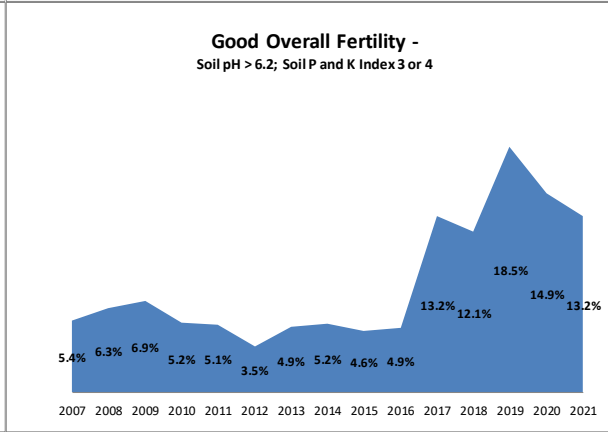

Soil Analysis Status and Trends

County	Kerry
Year	2021
Enterprise	All Farms
Number of Samples	2,813

Soil Analysis Status and Trends

County	Kerry
Year	2021
Enterprise	Dairy
Number of Samples	2,684

Soil Analysis Status and Trends