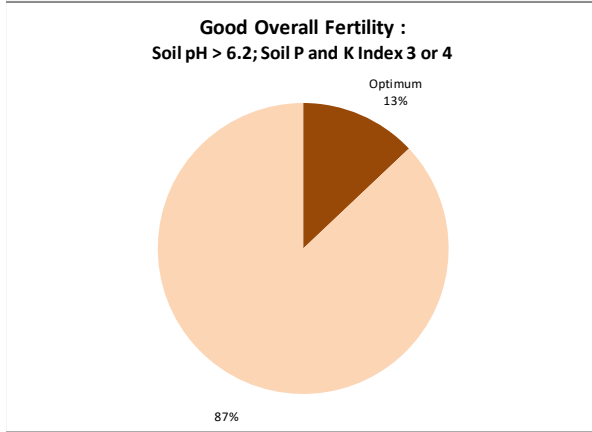

Soil Analysis Status and Trends

County	Kerry
Year	2021
Enterprise	All Farms
Number of Samples	2,813

Soil Analysis Status and Trends

County	Kerry
Year	2021
Enterprise	Dairy
Number of Samples	2,684

Soil Analysis Status and Trends