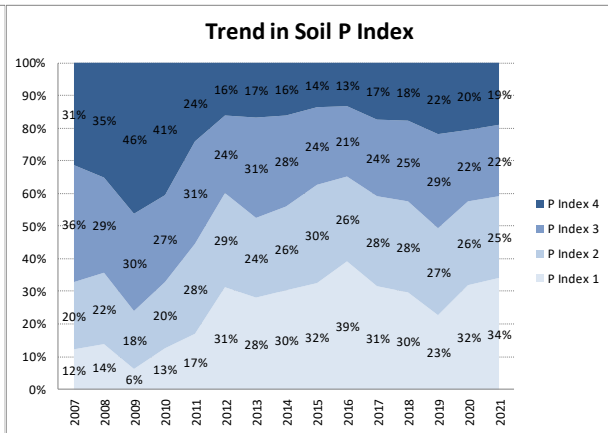

Soil Analysis Status and Trends

County	Kerry
Year	2021
Enterprise	All Farms
Number of Samples	2,813

Soil Analysis Status and Trends

County	Kerry
Year	2021
Enterprise	Dairy
Number of Samples	2,684

Soil Analysis Status and Trends