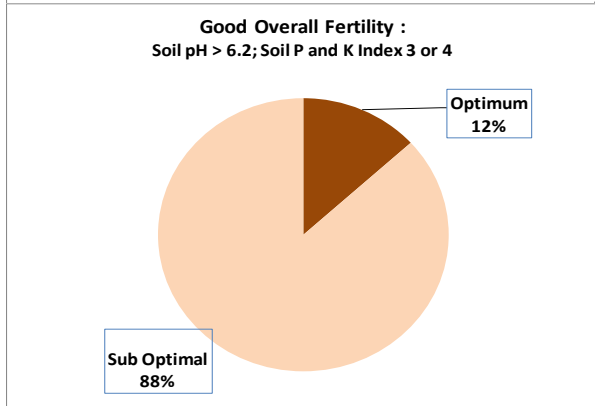

County	Kerry
Year	2017
Enterprise	All Farms
Number of Samples	2,741

Soil Analysis Status and Trends

County	Kerry
Year	2017
Enterprise	Dairy
Number of Samples	2,147

County	Kerry
Year	2017
Enterprise	Drystock
Number of Samples	591