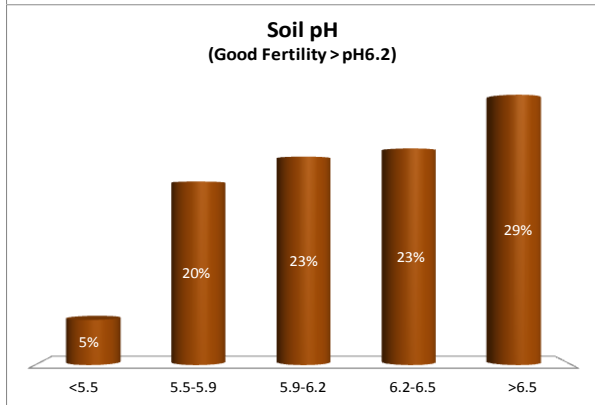

County	Kerry
Year	2017
Enterprise	All Farms
Number of Samples	2,741

Soil Analysis Status and Trends

County	Kerry
Year	2017
Enterprise	Dairy
Number of Samples	2,147

County	Kerry
Year	2017
Enterprise	Drystock
Number of Samples	591