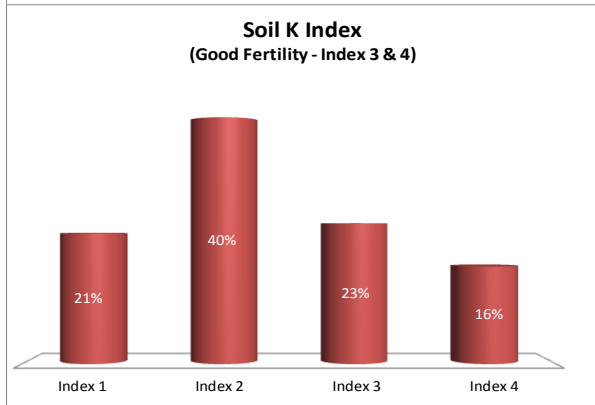

County	Kerry
Year	2017
Enterprise	All Farms
Number of Samples	2,741

Soil Analysis Status and Trends

County	Kerry
Year	2017
Enterprise	Dairy
Number of Samples	2,147

County	Kerry
Year	2017
Enterprise	Drystock
Number of Samples	591