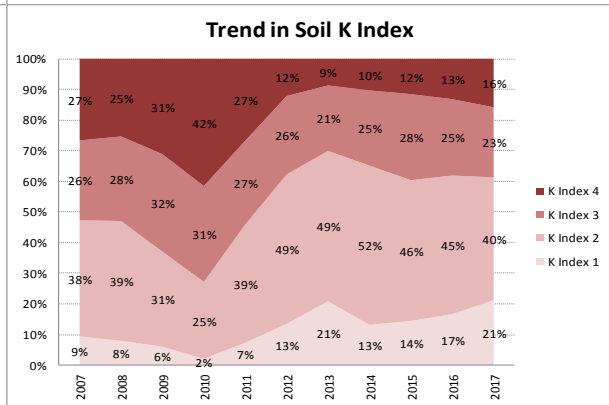

County	Kerry
Year	2017
Enterprise	All Farms
Number of Samples	2,741

Soil Analysis Status and Trends

County	Kerry
Year	2017
Enterprise	Dairy
Number of Samples	2,147

County	Kerry
Year	2017
Enterprise	Drystock
Number of Samples	591