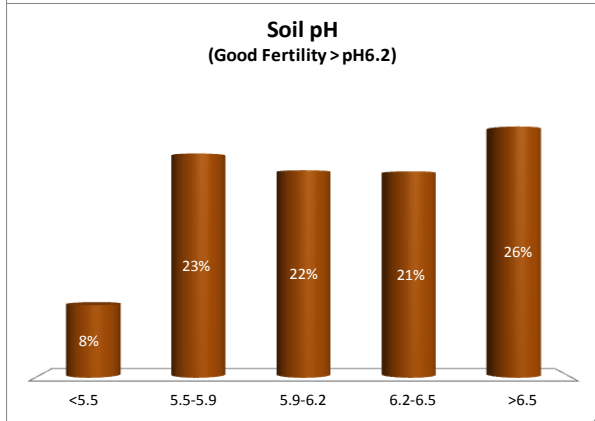

County	Kerry
Year	2017
Enterprise	All Farms
Number of Samples	2,741

Soil Analysis Status and Trends

County	Kerry
Year	2017
Enterprise	Dairy
Number of Samples	2,147

County	Kerry
Year	2017
Enterprise	Drystock
Number of Samples	591