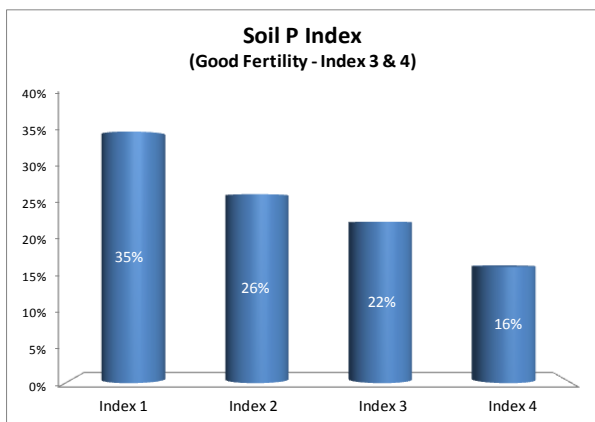

County	Kerry
Year	2017
Enterprise	All Farms
Number of Samples	2,741

Soil Analysis Status and Trends

County	Kerry
Year	2017
Enterprise	Dairy
Number of Samples	2,147

County	Kerry
Year	2017
Enterprise	Drystock
Number of Samples	591