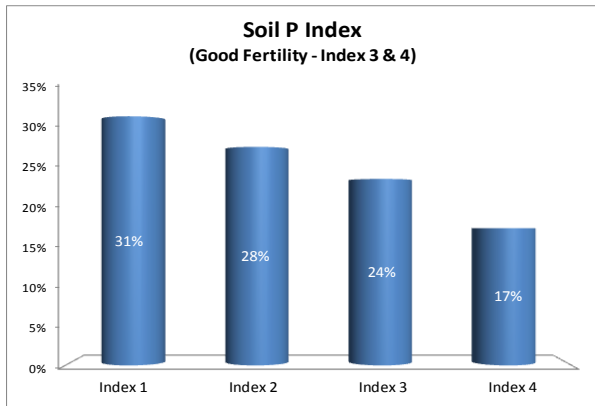

County	Kerry
Year	2017
Enterprise	All Farms
Number of Samples	2,741

Soil Analysis Status and Trends

County	Kerry
Year	2017
Enterprise	Dairy
Number of Samples	2,147

County	Kerry
Year	2017
Enterprise	Drystock
Number of Samples	591