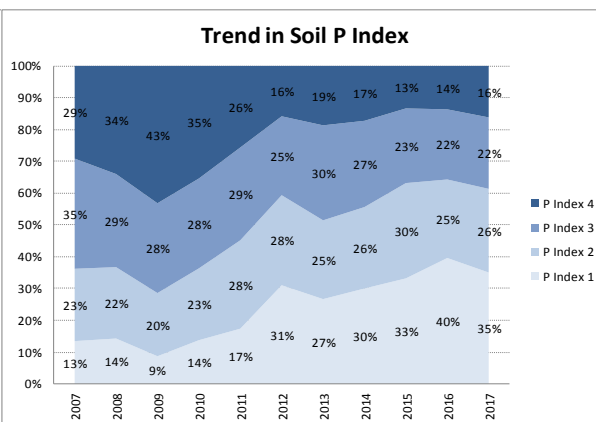

County	Kerry
Year	2017
Enterprise	All Farms
Number of Samples	2,741

Soil Analysis Status and Trends

County	Kerry
Year	2017
Enterprise	Dairy
Number of Samples	2,147

County	Kerry
Year	2017
Enterprise	Drystock
Number of Samples	591