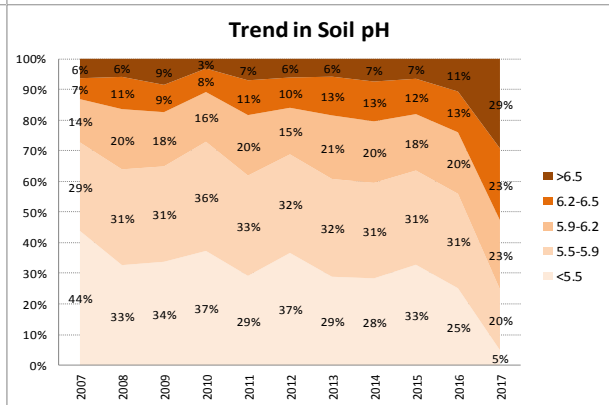

County	Kerry
Year	2017
Enterprise	All Farms
Number of Samples	2,741

Soil Analysis Status and Trends

County	Kerry
Year	2017
Enterprise	Dairy
Number of Samples	2,147

County	Kerry
Year	2017
Enterprise	Drystock
Number of Samples	591