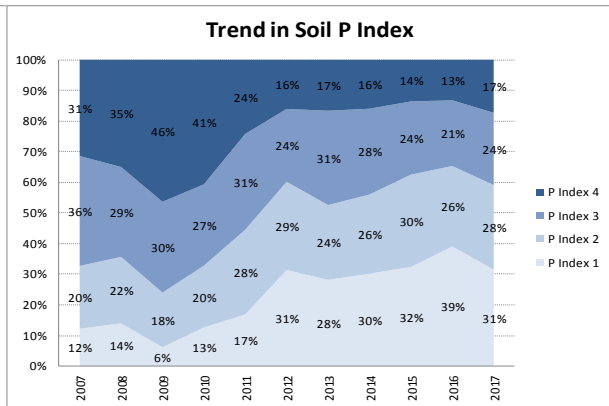

County	Kerry
Year	2017
Enterprise	All Farms
Number of Samples	2,741

Soil Analysis Status and Trends

County	Kerry
Year	2017
Enterprise	Dairy
Number of Samples	2,147

County	Kerry
Year	2017
Enterprise	Drystock
Number of Samples	591