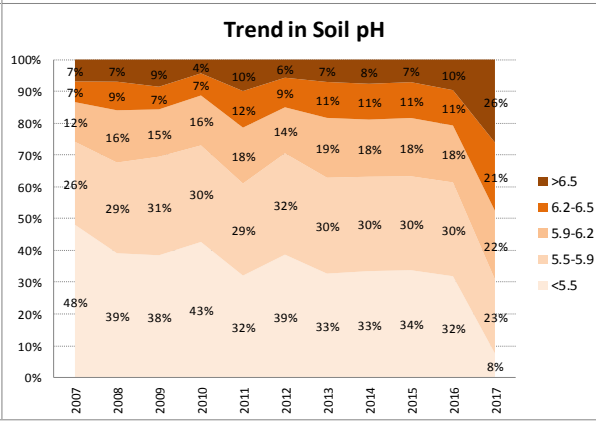

County	Kerry
Year	2017
Enterprise	All Farms
Number of Samples	2,741

Soil Analysis Status and Trends

County	Kerry
Year	2017
Enterprise	Dairy
Number of Samples	2,147

County	Kerry
Year	2017
Enterprise	Drystock
Number of Samples	591