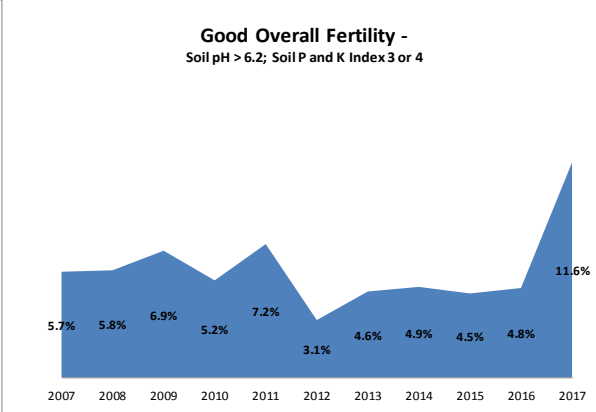

County	Kerry
Year	2017
Enterprise	All Farms
Number of Samples	2,741

Soil Analysis Status and Trends

County	Kerry
Year	2017
Enterprise	Dairy
Number of Samples	2,147

County	Kerry
Year	2017
Enterprise	Drystock
Number of Samples	591