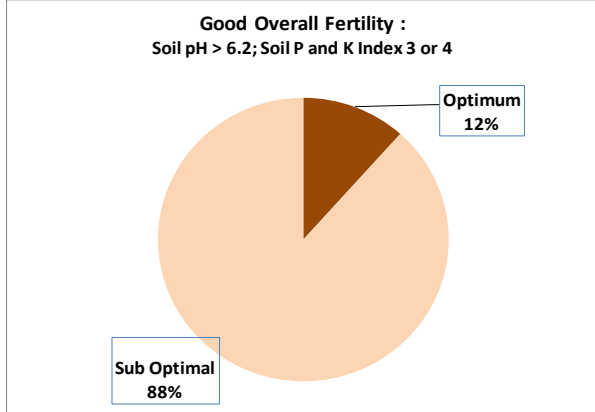

County	Kerry
Year	2017
Enterprise	All Farms
Number of Samples	2,741

Soil Analysis Status and Trends

County	Kerry
Year	2017
Enterprise	Dairy
Number of Samples	2,147

County	Kerry
Year	2017
Enterprise	Drystock
Number of Samples	591