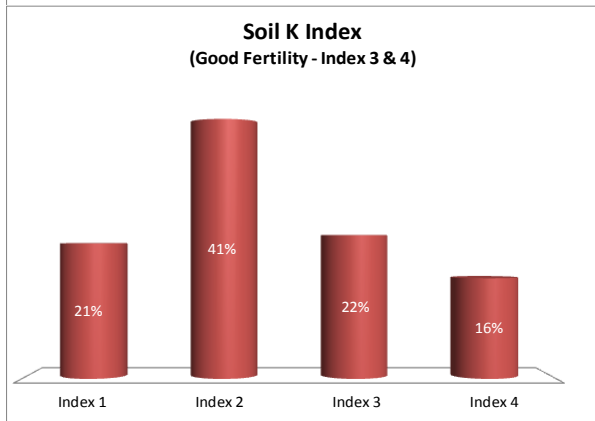

County	Kerry
Year	2017
Enterprise	All Farms
Number of Samples	2,741

Soil Analysis Status and Trends

County	Kerry
Year	2017
Enterprise	Dairy
Number of Samples	2,147

County	Kerry
Year	2017
Enterprise	Drystock
Number of Samples	591