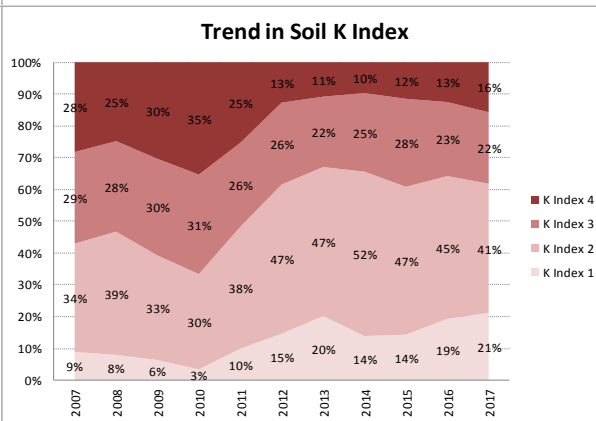

County	Kerry
Year	2017
Enterprise	All Farms
Number of Samples	2,741

Soil Analysis Status and Trends

County	Kerry
Year	2017
Enterprise	Dairy
Number of Samples	2,147

County	Kerry
Year	2017
Enterprise	Drystock
Number of Samples	591