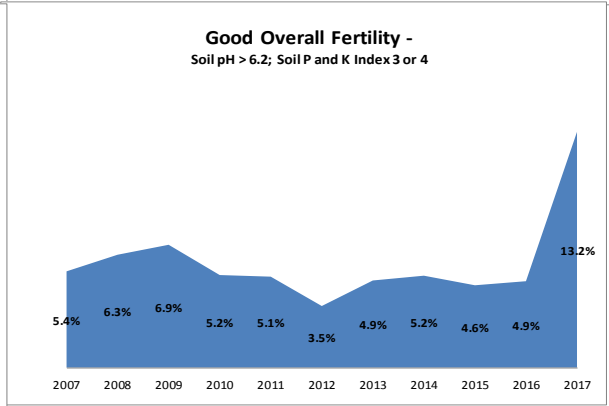

County	Kerry
Year	2017
Enterprise	All Farms
Number of Samples	2,741

Soil Analysis Status and Trends

County	Kerry
Year	2017
Enterprise	Dairy
Number of Samples	2,147

County	Kerry
Year	2017
Enterprise	Drystock
Number of Samples	591