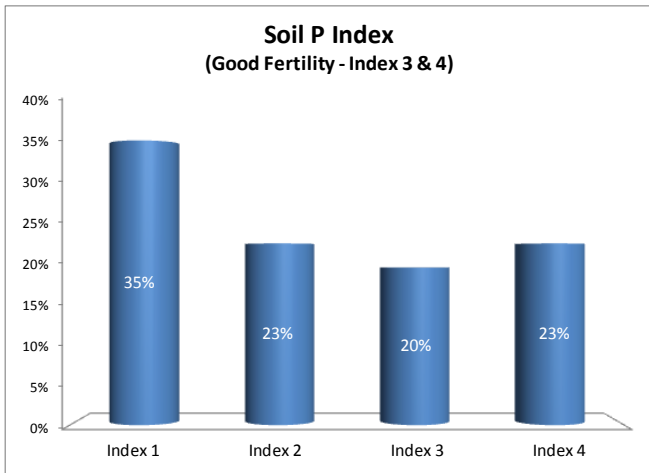

County	Kildare
Year	2016
Enterprise	All Farms
Number of Samples	1,151

County	Kildare
Year	2016
Enterprise	Tillage
Number of Samples	334