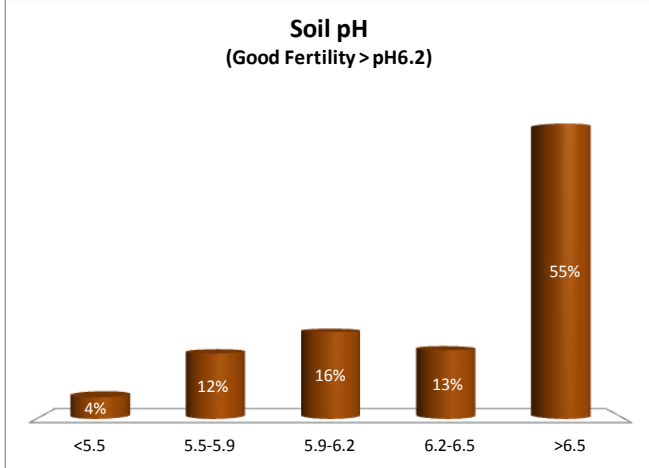

County	Kildare
Year	2016
Enterprise	All Farms
Number of Samples	1,151

County	Kildare
Year	2016
Enterprise	Tillage
Number of Samples	334