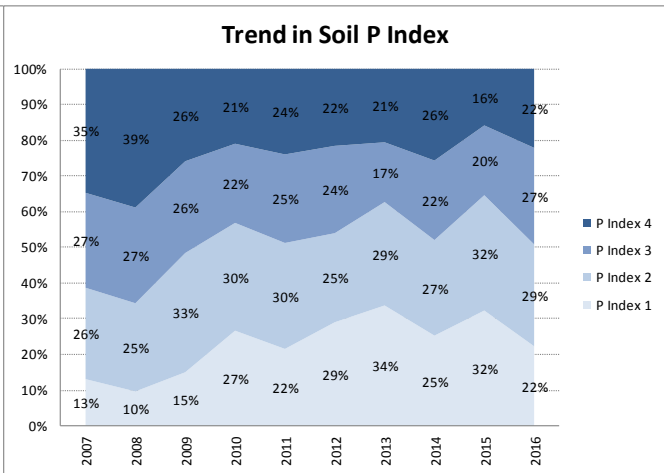

County	Kildare
Year	2016
Enterprise	All Farms
Number of Samples	1,151

County	Kildare
Year	2016
Enterprise	Tillage
Number of Samples	334