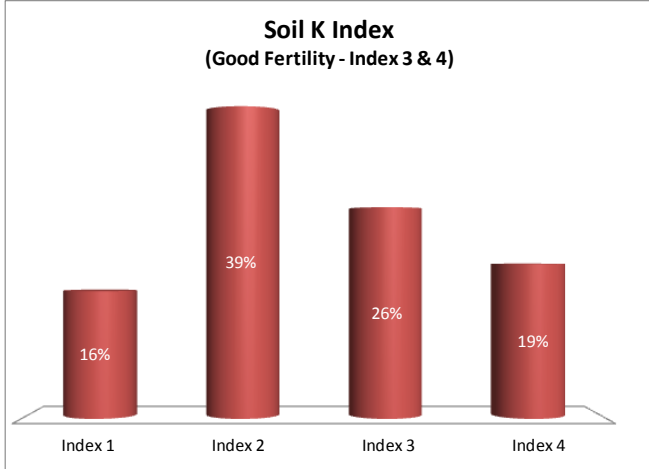

County	Kildare
Year	2016
Enterprise	All Farms
Number of Samples	1,151

County	Kildare
Year	2016
Enterprise	Tillage
Number of Samples	334