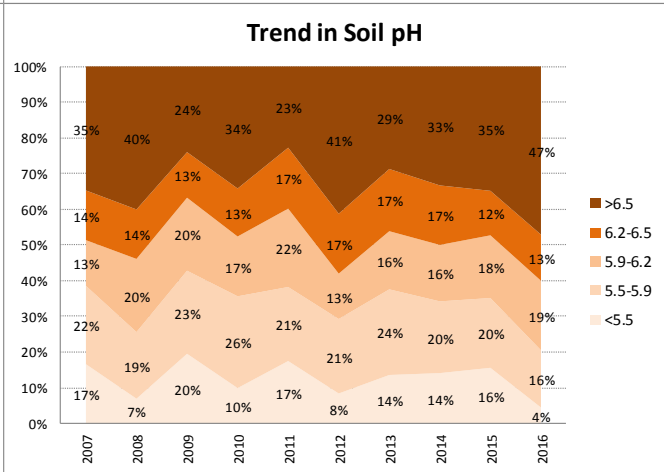

County	Kildare
Year	2016
Enterprise	All Farms
Number of Samples	1,151

County	Kildare
Year	2016
Enterprise	Tillage
Number of Samples	334