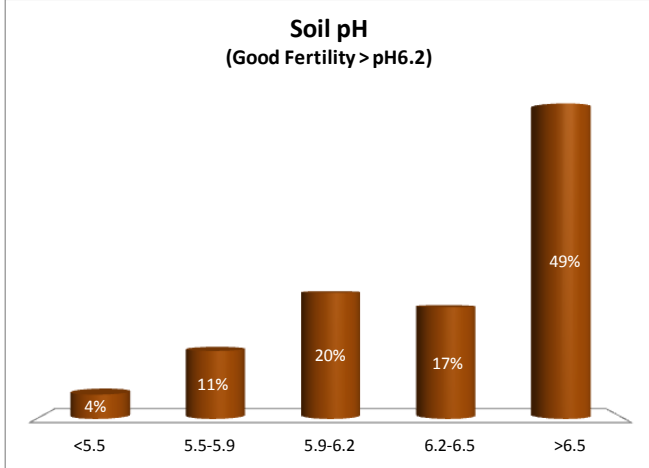

County	Kildare
Year	2016
Enterprise	All Farms
Number of Samples	1,151

County	Kildare
Year	2016
Enterprise	Tillage
Number of Samples	334