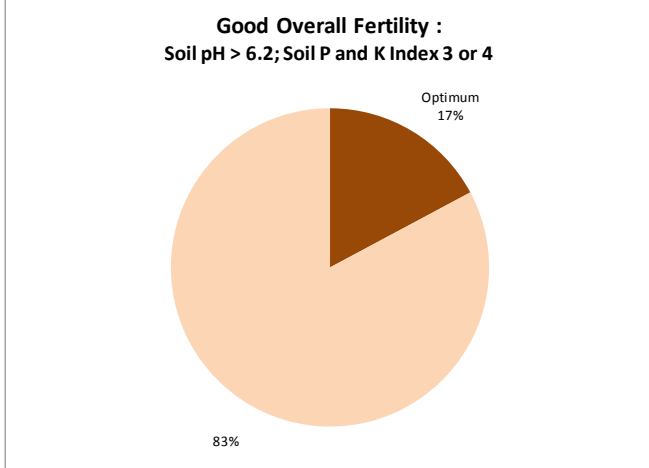

County	Kildare
Year	2016
Enterprise	All Farms
Number of Samples	1,151

County	Kildare
Year	2016
Enterprise	Tillage
Number of Samples	334