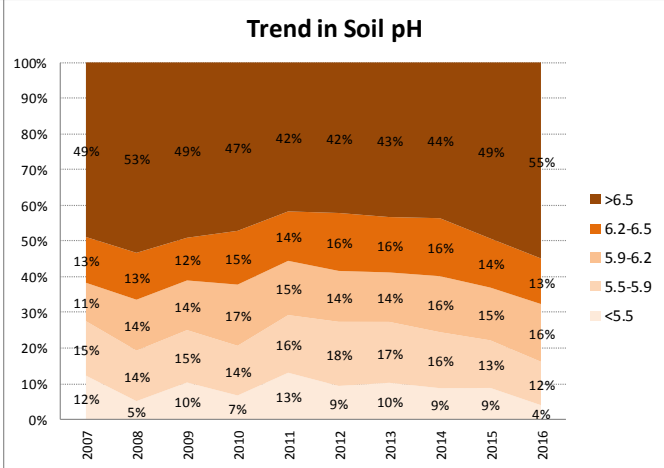

County	Kildare
Year	2016
Enterprise	All Farms
Number of Samples	1,151

County	Kildare
Year	2016
Enterprise	Tillage
Number of Samples	334