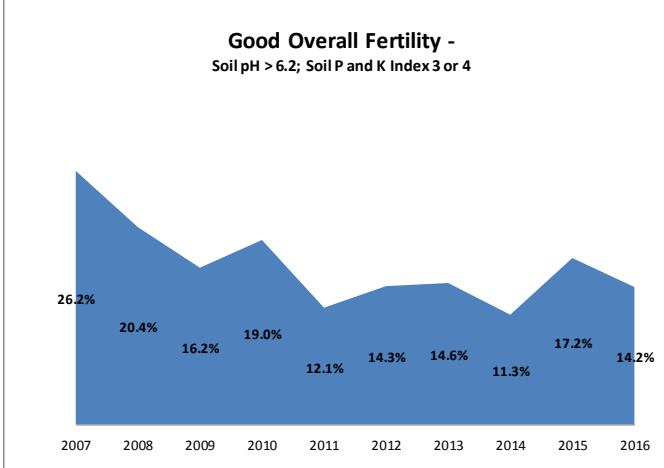

County	Kildare
Year	2016
Enterprise	All Farms
Number of Samples	1,151

County	Kildare
Year	2016
Enterprise	Tillage
Number of Samples	334