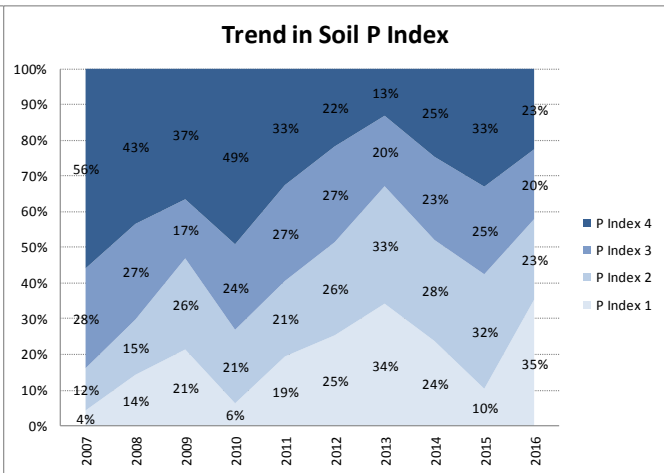

County	Kildare
Year	2016
Enterprise	All Farms
Number of Samples	1,151

County	Kildare
Year	2016
Enterprise	Tillage
Number of Samples	334