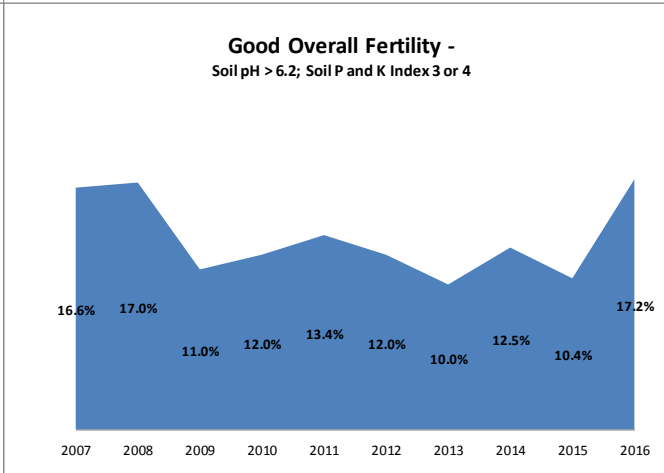

County	Kildare
Year	2016
Enterprise	All Farms
Number of Samples	1,151

County	Kildare
Year	2016
Enterprise	Tillage
Number of Samples	334