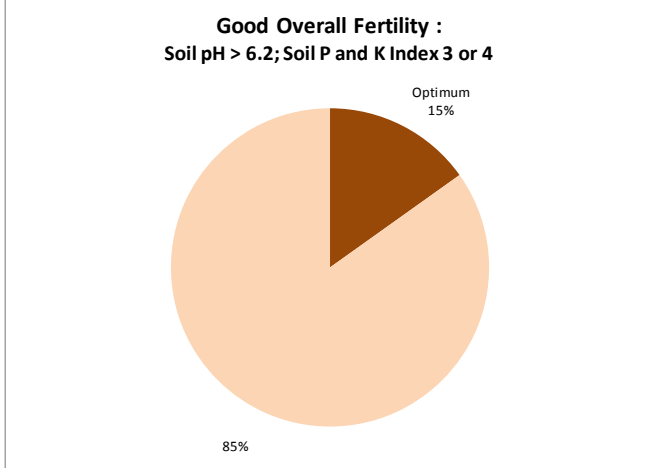

County	Kildare
Year	2016
Enterprise	All Farms
Number of Samples	1,151

County	Kildare
Year	2016
Enterprise	Tillage
Number of Samples	334