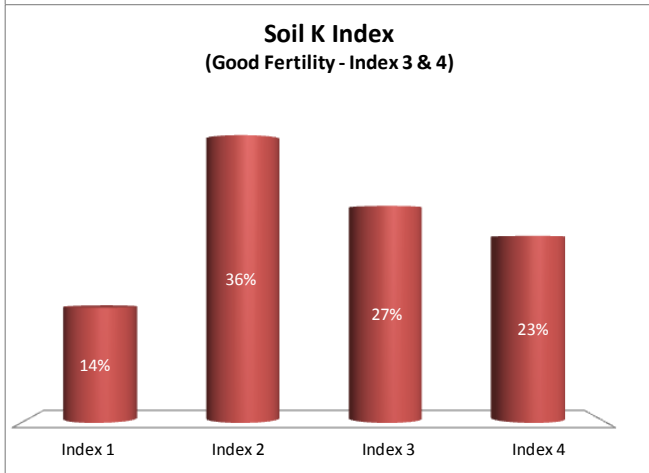

County	Kildare
Year	2016
Enterprise	All Farms
Number of Samples	1,151

County	Kildare
Year	2016
Enterprise	Tillage
Number of Samples	334