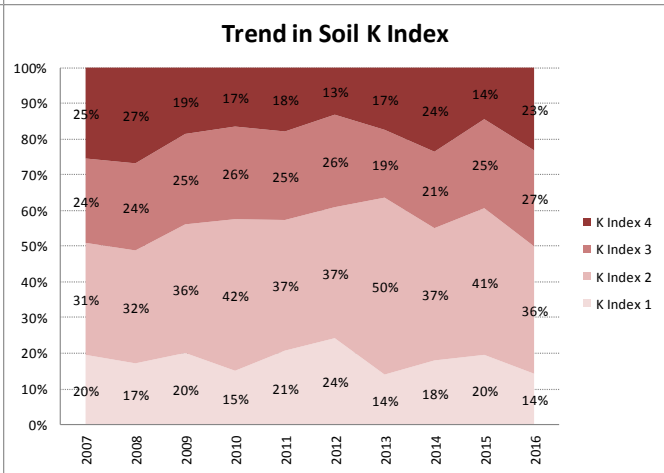

County	Kildare
Year	2016
Enterprise	All Farms
Number of Samples	1,151

County	Kildare
Year	2016
Enterprise	Tillage
Number of Samples	334