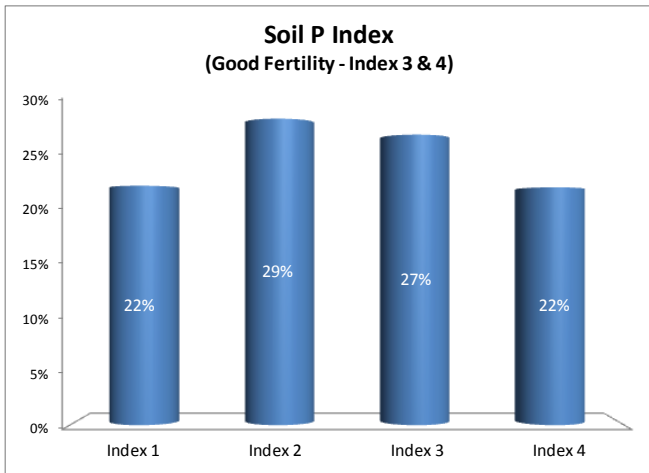

County	Kildare
Year	2016
Enterprise	All Farms
Number of Samples	1,151

County	Kildare
Year	2016
Enterprise	Tillage
Number of Samples	334