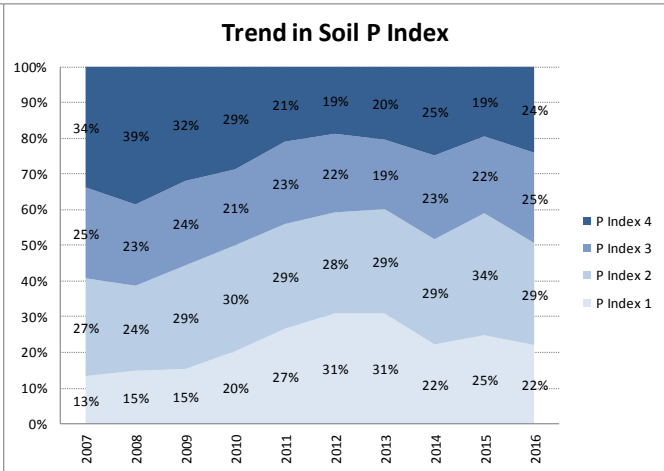

County	Kildare
Year	2016
Enterprise	All Farms
Number of Samples	1,151

County	Kildare
Year	2016
Enterprise	Tillage
Number of Samples	334