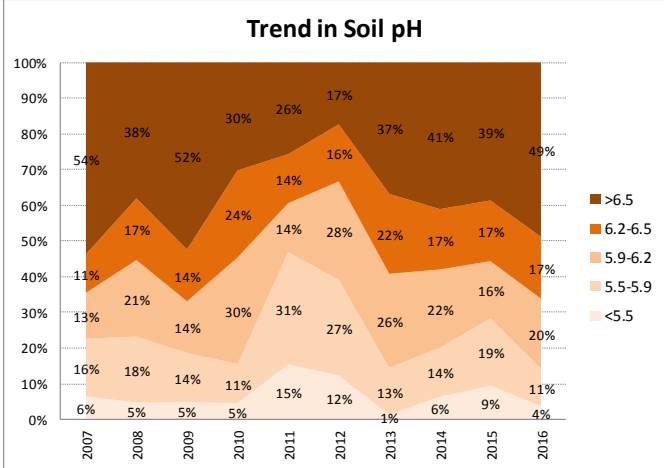

County	Kildare
Year	2016
Enterprise	All Farms
Number of Samples	1,151

County	Kildare
Year	2016
Enterprise	Tillage
Number of Samples	334