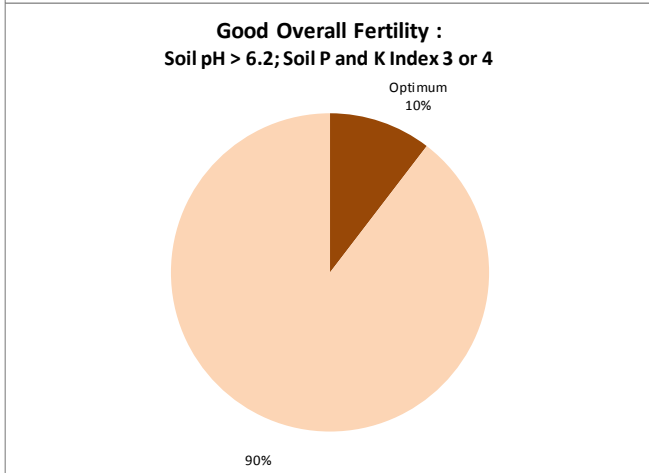

County	Kildare
Year	2016
Enterprise	All Farms
Number of Samples	1,151

County	Kildare
Year	2016
Enterprise	Tillage
Number of Samples	334