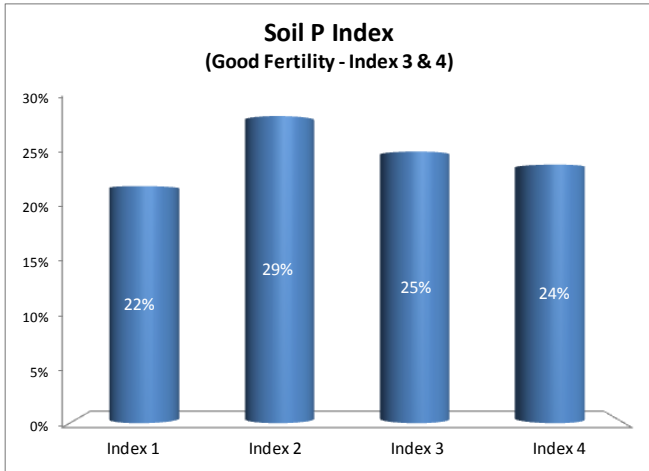

County	Kildare
Year	2016
Enterprise	All Farms
Number of Samples	1,151

County	Kildare
Year	2016
Enterprise	Tillage
Number of Samples	334