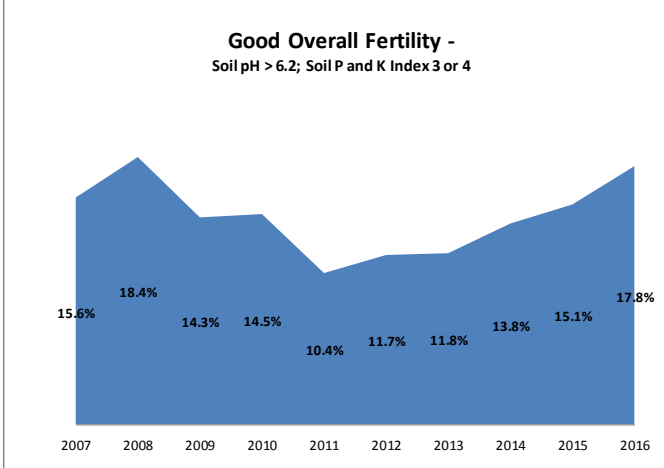

County	Kildare
Year	2016
Enterprise	All Farms
Number of Samples	1,151

County	Kildare
Year	2016
Enterprise	Tillage
Number of Samples	334