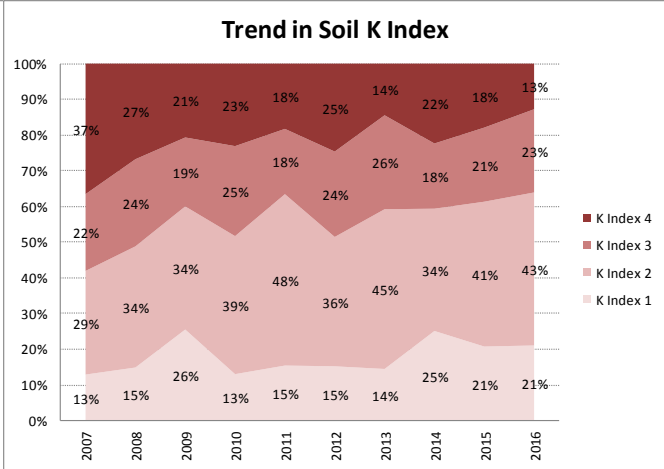

County	Kildare
Year	2016
Enterprise	All Farms
Number of Samples	1,151

County	Kildare
Year	2016
Enterprise	Tillage
Number of Samples	334