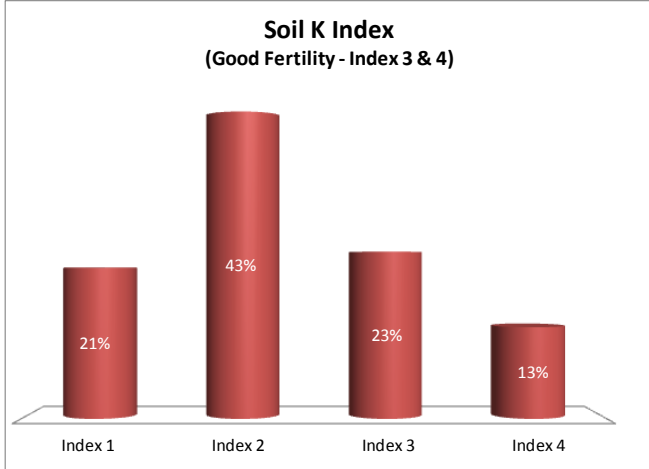

County	Kildare
Year	2016
Enterprise	All Farms
Number of Samples	1,151

County	Kildare
Year	2016
Enterprise	Tillage
Number of Samples	334