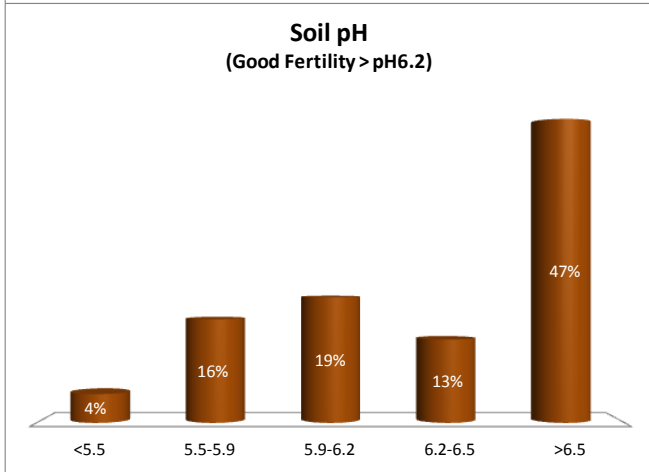

County	Kildare
Year	2016
Enterprise	All Farms
Number of Samples	1,151

County	Kildare
Year	2016
Enterprise	Tillage
Number of Samples	334