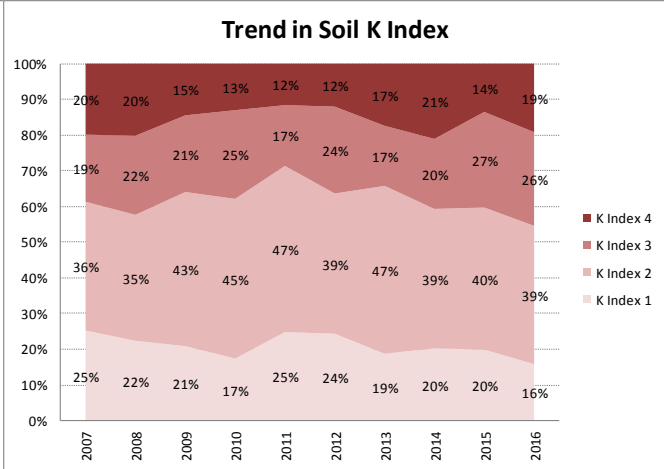

County	Kildare
Year	2016
Enterprise	All Farms
Number of Samples	1,151

County	Kildare
Year	2016
Enterprise	Tillage
Number of Samples	334