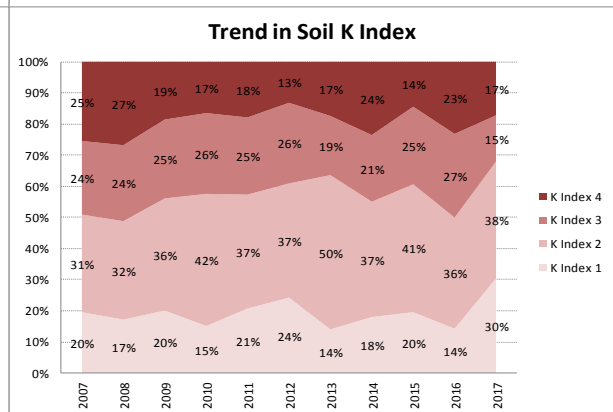

County	Kildare
Year	2017
Enterprise	Dairy
Number of Samples	106

County	Kildare
Year	2017
Enterprise	Drystock
Number of Samples	424

County	Kildare
Year	2017
Enterprise	Tillage
Number of Samples	224