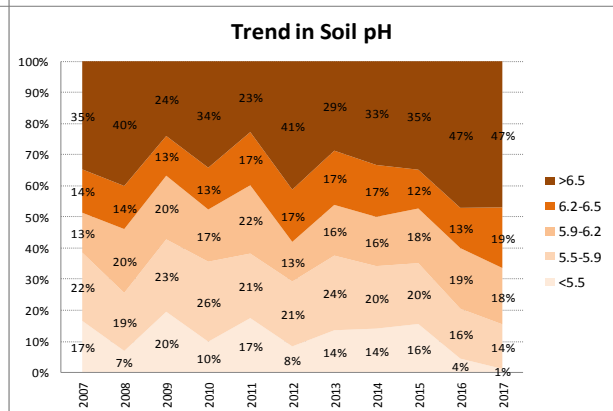

County	Kildare
Year	2017
Enterprise	Dairy
Number of Samples	106

County	Kildare
Year	2017
Enterprise	Drystock
Number of Samples	424

County	Kildare
Year	2017
Enterprise	Tillage
Number of Samples	224