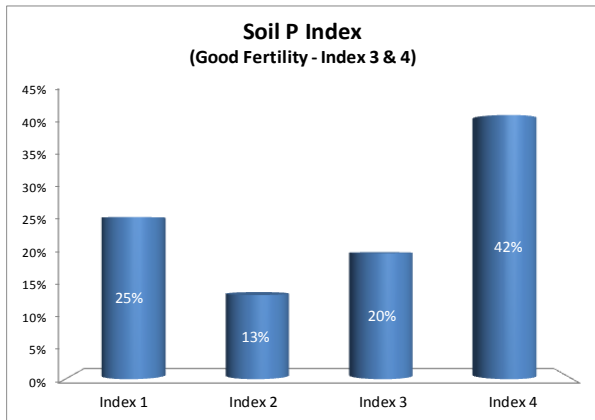

County	Kildare
Year	2017
Enterprise	Dairy
Number of Samples	106

County	Kildare
Year	2017
Enterprise	Drystock
Number of Samples	424

County	Kildare
Year	2017
Enterprise	Tillage
Number of Samples	224