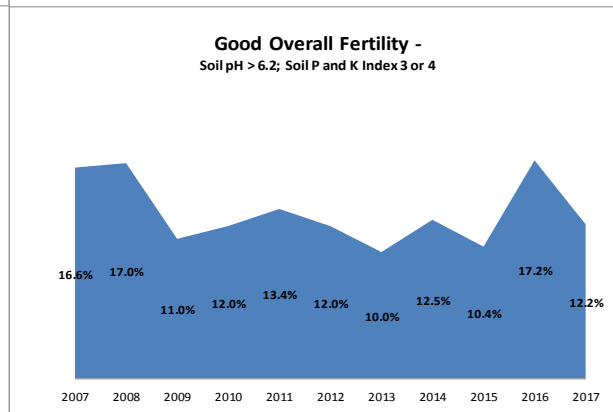

County	Kildare
Year	2017
Enterprise	Dairy
Number of Samples	106

County	Kildare
Year	2017
Enterprise	Drystock
Number of Samples	424

County	Kildare
Year	2017
Enterprise	Tillage
Number of Samples	224