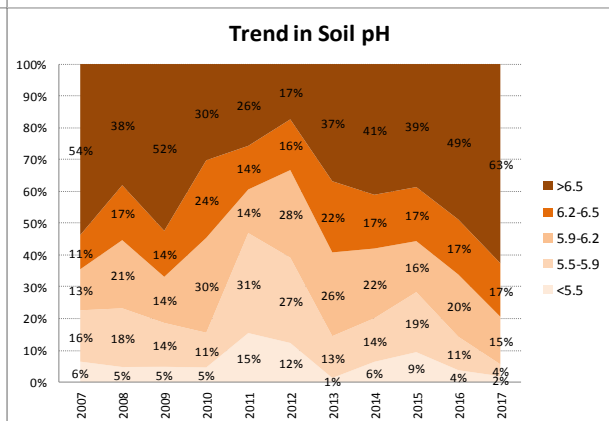

County	Kildare
Year	2017
Enterprise	Dairy
Number of Samples	106

County	Kildare
Year	2017
Enterprise	Drystock
Number of Samples	424

County	Kildare
Year	2017
Enterprise	Tillage
Number of Samples	224