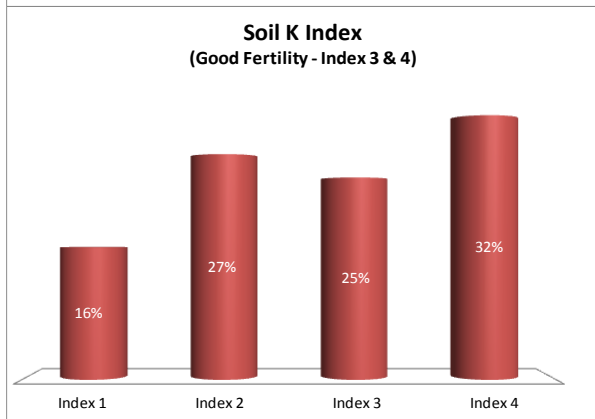

County	Kildare
Year	2017
Enterprise	Dairy
Number of Samples	106

County	Kildare
Year	2017
Enterprise	Drystock
Number of Samples	424

County	Kildare
Year	2017
Enterprise	Tillage
Number of Samples	224