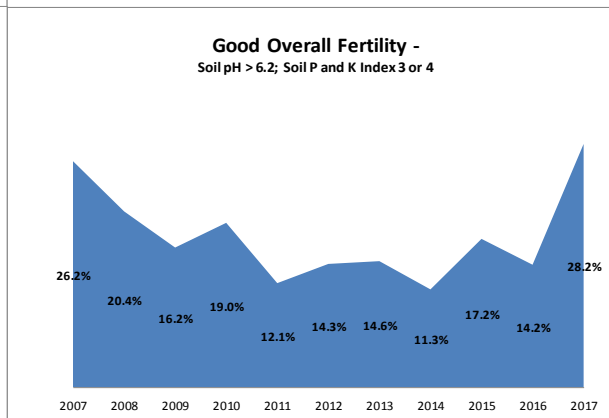

County	Kildare
Year	2017
Enterprise	Dairy
Number of Samples	106

County	Kildare
Year	2017
Enterprise	Drystock
Number of Samples	424

County	Kildare
Year	2017
Enterprise	Tillage
Number of Samples	224