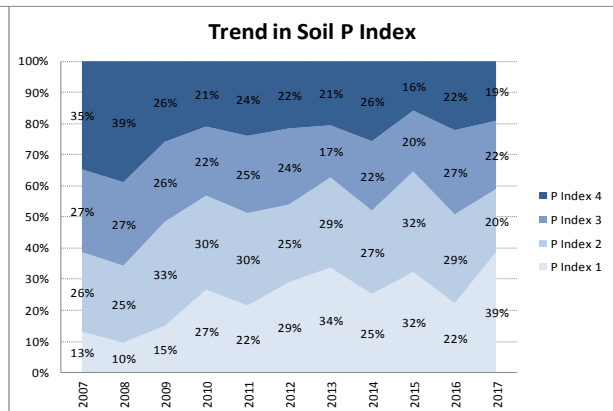

County	Kildare
Year	2017
Enterprise	Dairy
Number of Samples	106

County	Kildare
Year	2017
Enterprise	Drystock
Number of Samples	424

County	Kildare
Year	2017
Enterprise	Tillage
Number of Samples	224