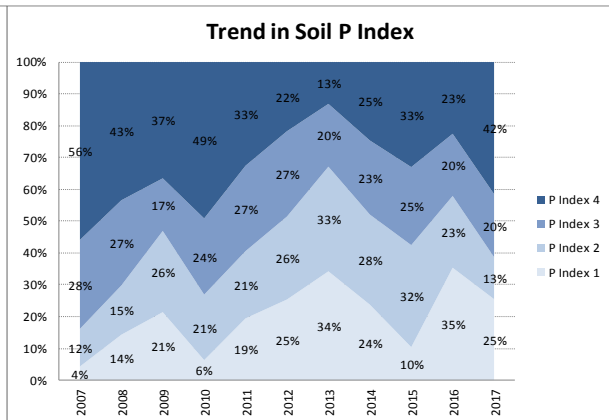

County	Kildare
Year	2017
Enterprise	Dairy
Number of Samples	106

County	Kildare
Year	2017
Enterprise	Drystock
Number of Samples	424

County	Kildare
Year	2017
Enterprise	Tillage
Number of Samples	224