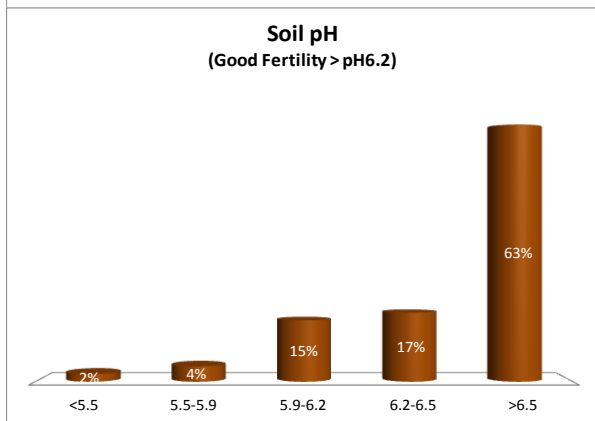

County	Kildare
Year	2017
Enterprise	Dairy
Number of Samples	106

County	Kildare
Year	2017
Enterprise	Drystock
Number of Samples	424

County	Kildare
Year	2017
Enterprise	Tillage
Number of Samples	224