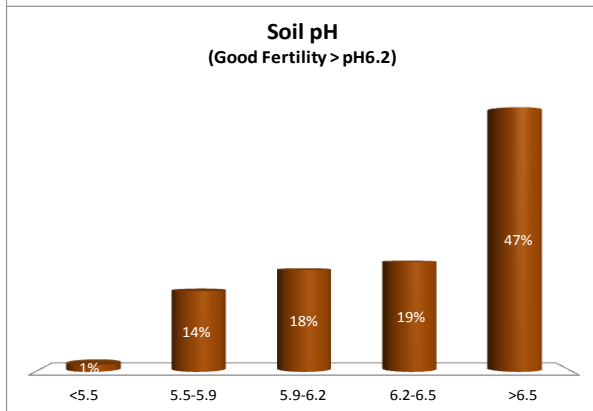

County	Kildare
Year	2017
Enterprise	Dairy
Number of Samples	106

County	Kildare
Year	2017
Enterprise	Drystock
Number of Samples	424

County	Kildare
Year	2017
Enterprise	Tillage
Number of Samples	224