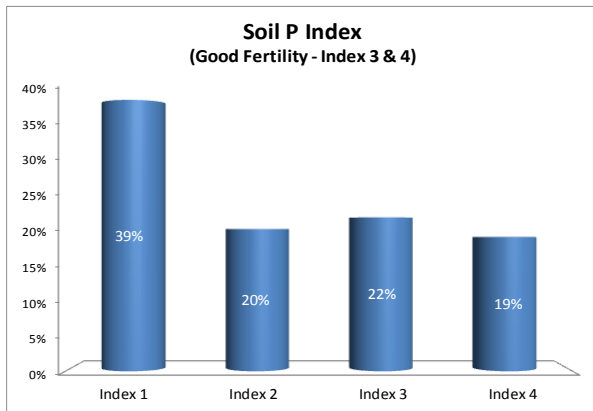

County	Kildare
Year	2017
Enterprise	Dairy
Number of Samples	106

County	Kildare
Year	2017
Enterprise	Drystock
Number of Samples	424

County	Kildare
Year	2017
Enterprise	Tillage
Number of Samples	224