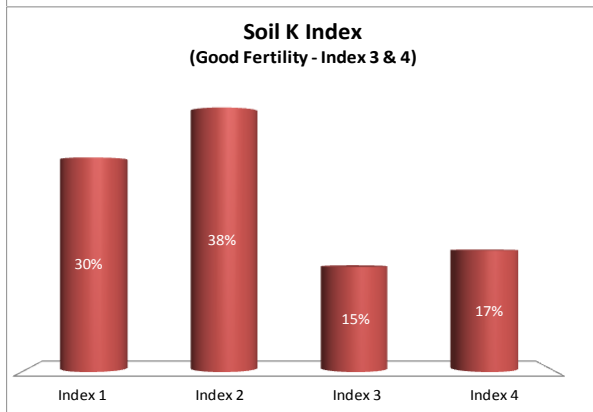

County	Kildare
Year	2017
Enterprise	Dairy
Number of Samples	106

County	Kildare
Year	2017
Enterprise	Drystock
Number of Samples	424

County	Kildare
Year	2017
Enterprise	Tillage
Number of Samples	224