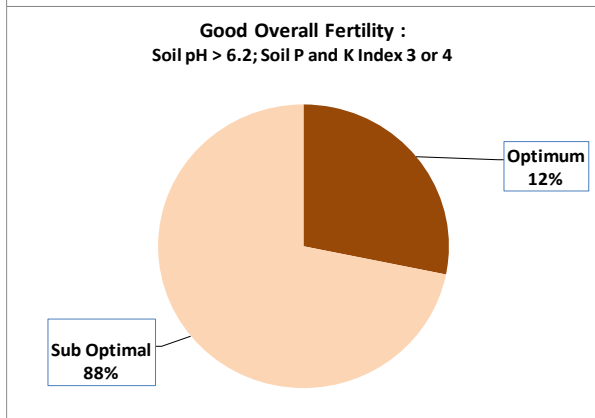

County	Kildare
Year	2017
Enterprise	Dairy
Number of Samples	106

County	Kildare
Year	2017
Enterprise	Drystock
Number of Samples	424

County	Kildare
Year	2017
Enterprise	Tillage
Number of Samples	224