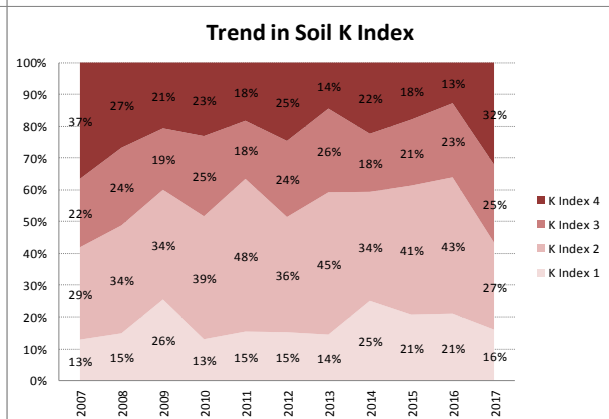

County	Kildare
Year	2017
Enterprise	Dairy
Number of Samples	106

County	Kildare
Year	2017
Enterprise	Drystock
Number of Samples	424

County	Kildare
Year	2017
Enterprise	Tillage
Number of Samples	224