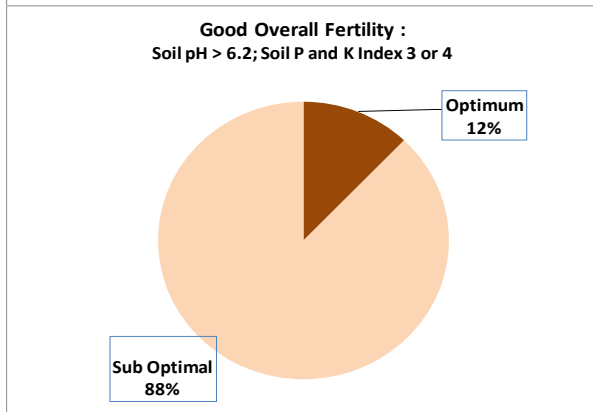

County	Kildare
Year	2017
Enterprise	Dairy
Number of Samples	106

County	Kildare
Year	2017
Enterprise	Drystock
Number of Samples	424

County	Kildare
Year	2017
Enterprise	Tillage
Number of Samples	224