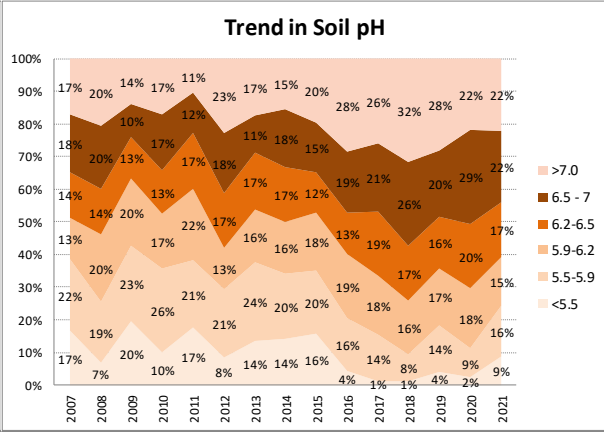

Soil Analysis Status and Trends

County	Kildare
Year	2021
Enterprise	Drystock
Number of Samples	316