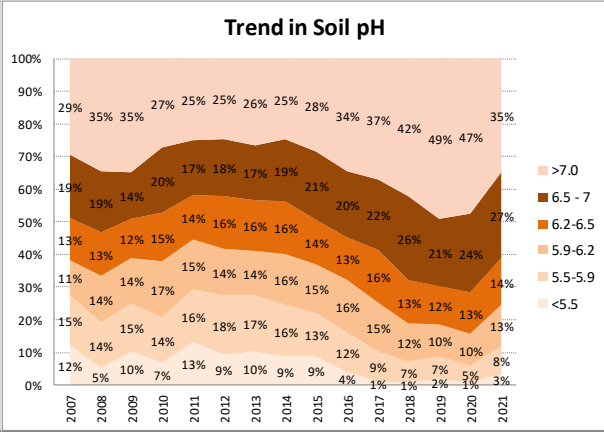

# Soil Analysis Status and Trends

County	Kildare
Year	2021
Enterprise	All Farms
Number of Samples	1,003