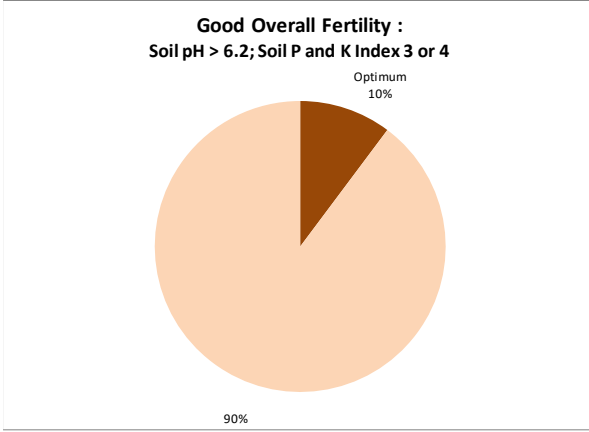

Soil Analysis Status and Trends

County	Kildare
Year	2021
Enterprise	Drystock
Number of Samples	316