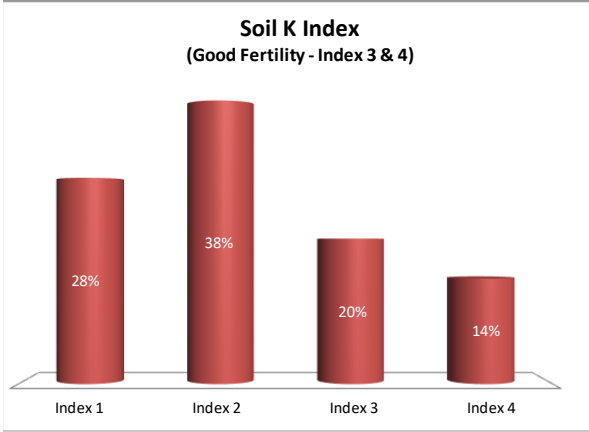

Soil Analysis Status and Trends

County	Kildare
Year	2021
Enterprise	Drystock
Number of Samples	316