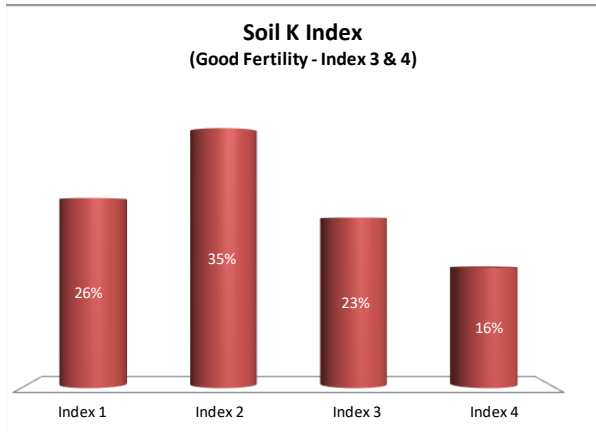

# Soil Analysis Status and Trends

County	Kildare
Year	2021
Enterprise	All Farms
Number of Samples	1,003

# Soil Analysis Status and Trends

County	Kildare
Year	2021
Enterprise	Dairy
Number of Samples	265