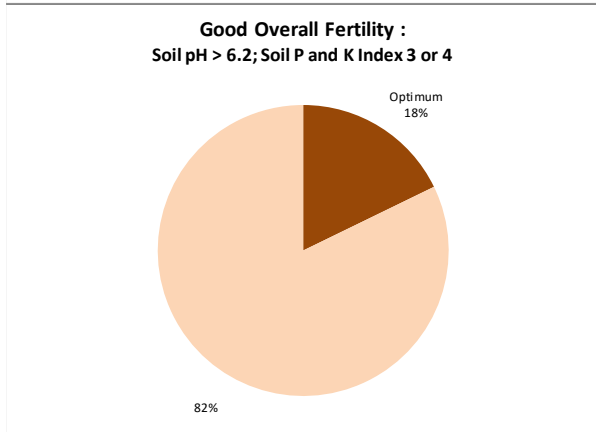

Soil Analysis Status and Trends

County	Kildare
Year	2021
Enterprise	Dairy
Number of Samples	265