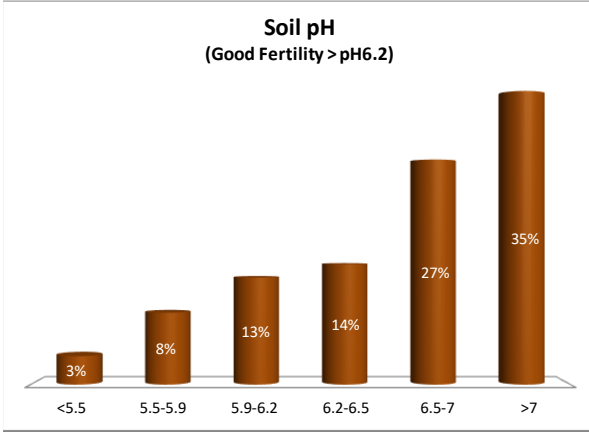

# Soil Analysis Status and Trends

County	Kildare
Year	2021
Enterprise	All Farms
Number of Samples	1,003