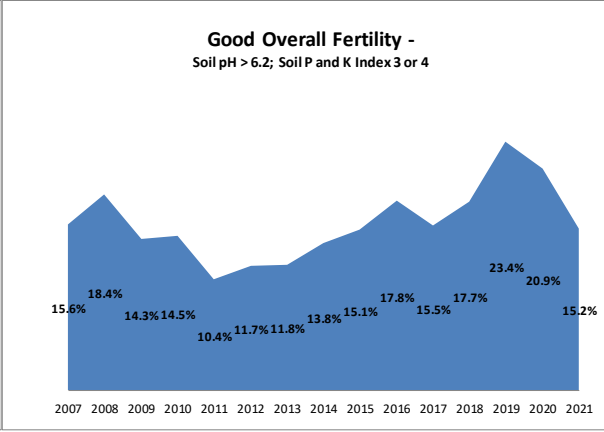

# Soil Analysis Status and Trends

County	Kildare
Year	2021
Enterprise	All Farms
Number of Samples	1,003