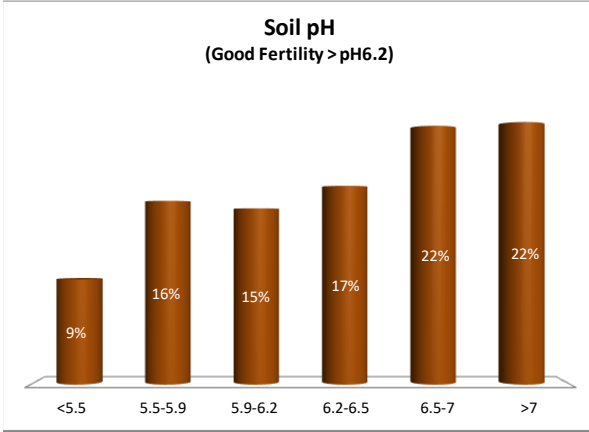

Soil Analysis Status and Trends

County	Kildare
Year	2021
Enterprise	Drystock
Number of Samples	316