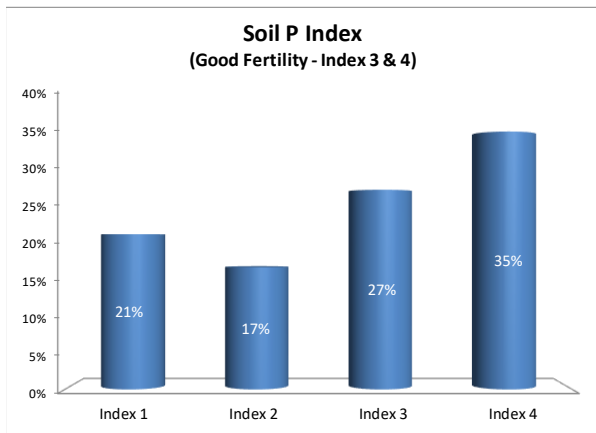

# Soil Analysis Status and Trends

County	Kildare
Year	2021
Enterprise	All Farms
Number of Samples	1,003

# Soil Analysis Status and Trends

County	Kildare
Year	2021
Enterprise	Dairy
Number of Samples	265