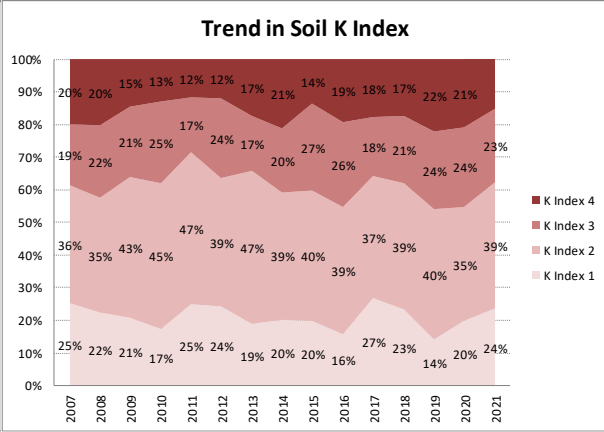

# Soil Analysis Status and Trends

County	Kildare
Year	2021
Enterprise	All Farms
Number of Samples	1,003