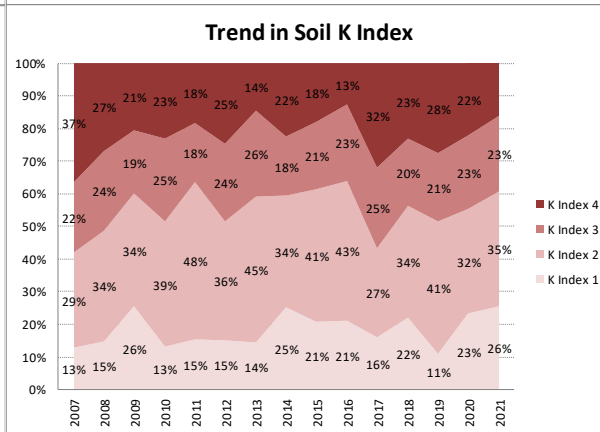

# Soil Analysis Status and Trends

County	Kildare
Year	2021
Enterprise	All Farms
Number of Samples	1,003

# Soil Analysis Status and Trends

County	Kildare
Year	2021
Enterprise	Dairy
Number of Samples	265