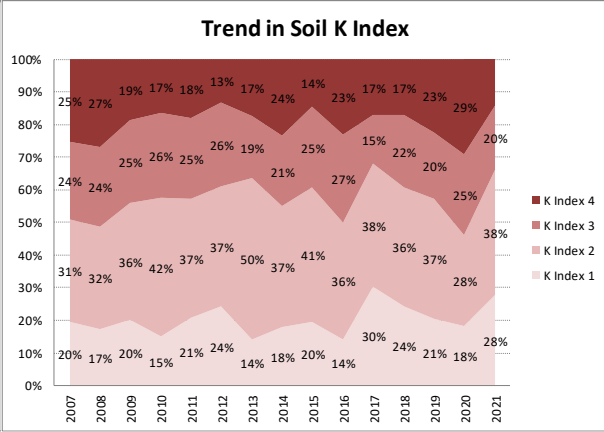

Soil Analysis Status and Trends

County	Kildare
Year	2021
Enterprise	Drystock
Number of Samples	316