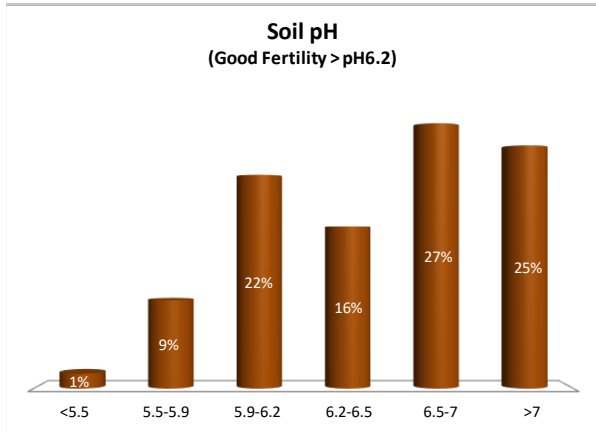

Soil Analysis Status and Trends

County	Kildare
Year	2021
Enterprise	Dairy
Number of Samples	265