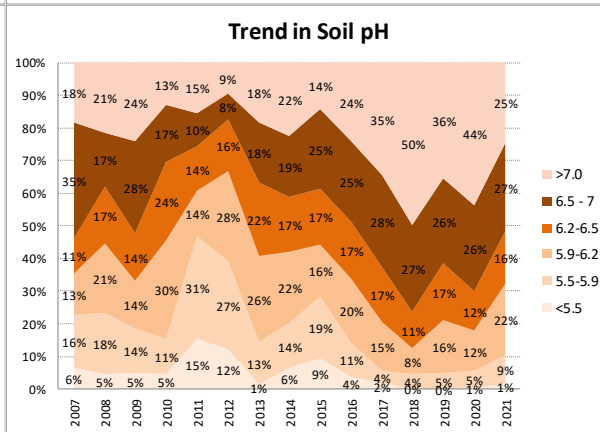

# Soil Analysis Status and Trends

County	Kildare
Year	2021
Enterprise	All Farms
Number of Samples	1,003

# Soil Analysis Status and Trends

County	Kildare
Year	2021
Enterprise	Dairy
Number of Samples	265