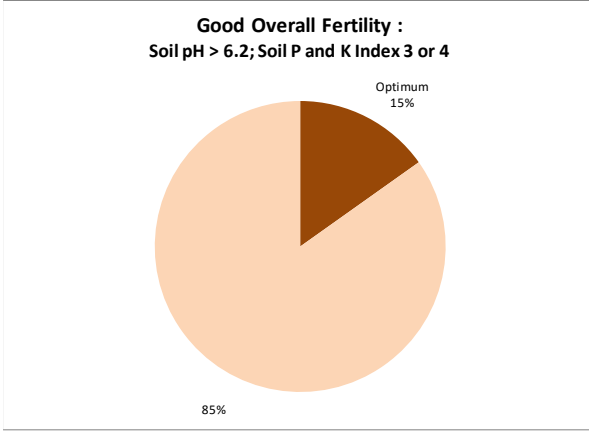

# Soil Analysis Status and Trends

County	Kildare
Year	2021
Enterprise	All Farms
Number of Samples	1,003

# Soil Analysis Status and Trends

County	Kildare
Year	2021
Enterprise	Dairy
Number of Samples	265