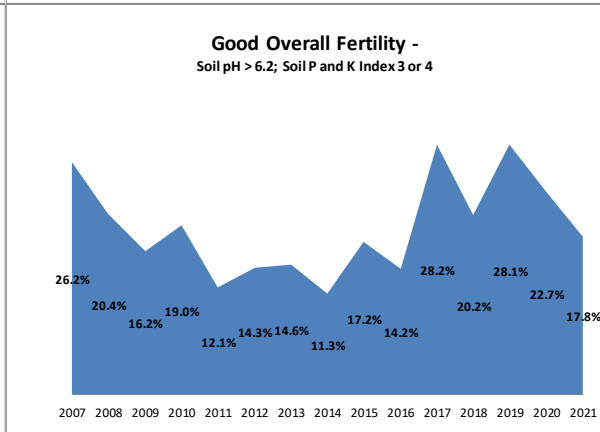

Soil Analysis Status and Trends

County	Kildare
Year	2021
Enterprise	Dairy
Number of Samples	265