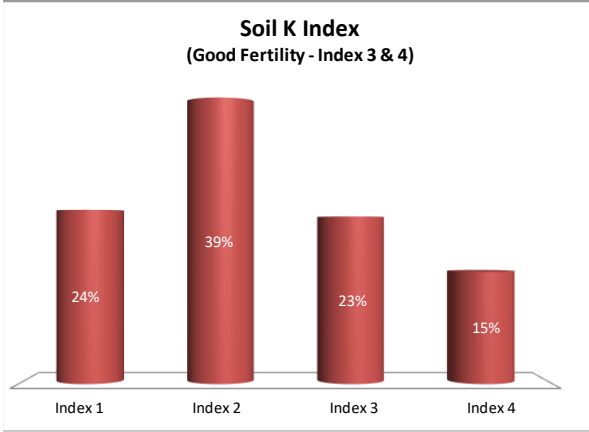

# Soil Analysis Status and Trends

County	Kildare
Year	2021
Enterprise	All Farms
Number of Samples	1,003

# Soil Analysis Status and Trends

County	Kildare
Year	2021
Enterprise	Dairy
Number of Samples	265