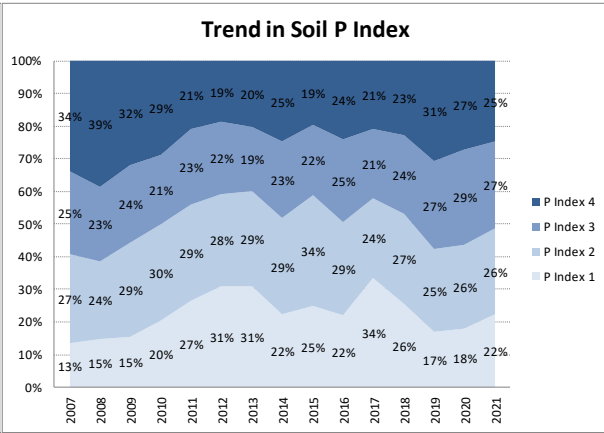

# Soil Analysis Status and Trends

County	Kildare
Year	2021
Enterprise	All Farms
Number of Samples	1,003