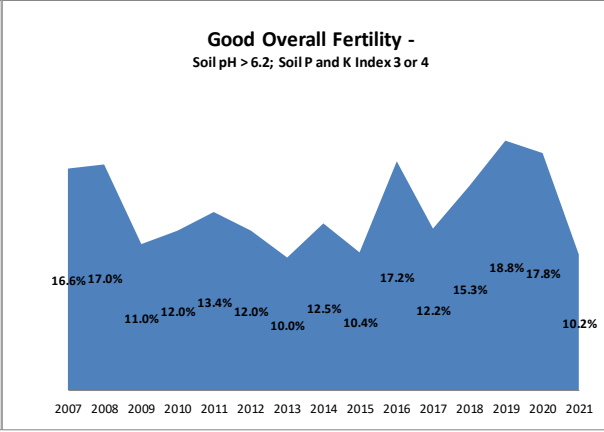

Soil Analysis Status and Trends

County	Kildare
Year	2021
Enterprise	Drystock
Number of Samples	316