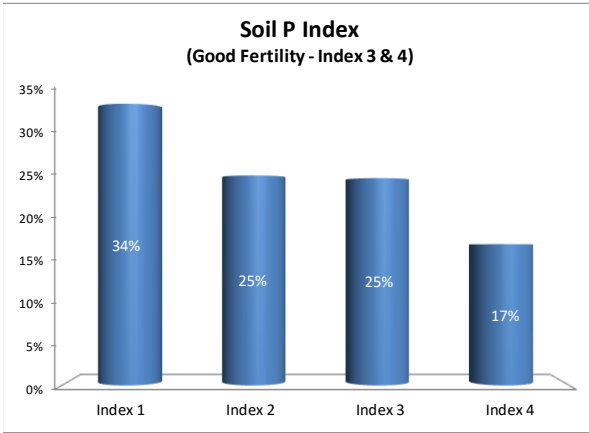

Soil Analysis Status and Trends

County	Kildare
Year	2021
Enterprise	Drystock
Number of Samples	316