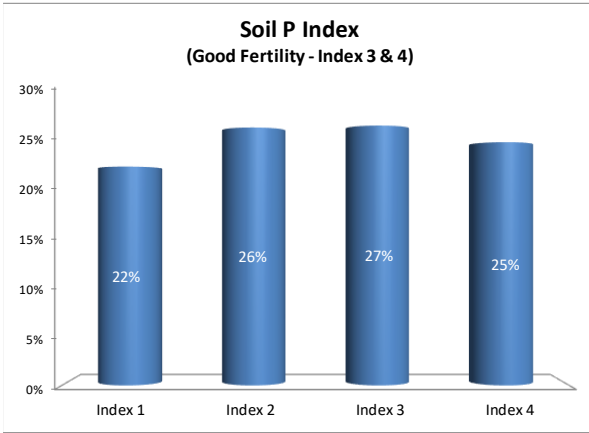

# Soil Analysis Status and Trends

County	Kildare
Year	2021
Enterprise	All Farms
Number of Samples	1,003