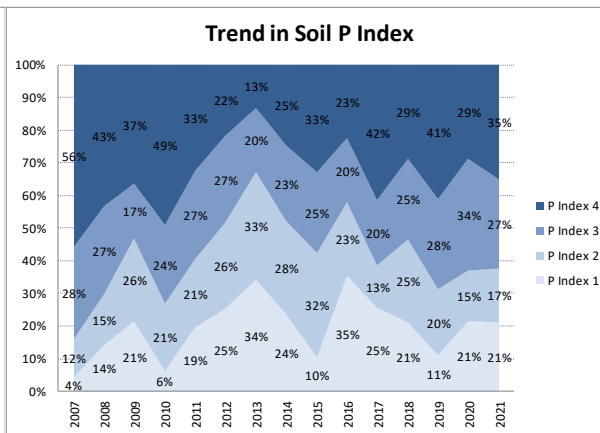

Soil Analysis Status and Trends

County	Kildare
Year	2021
Enterprise	Dairy
Number of Samples	265