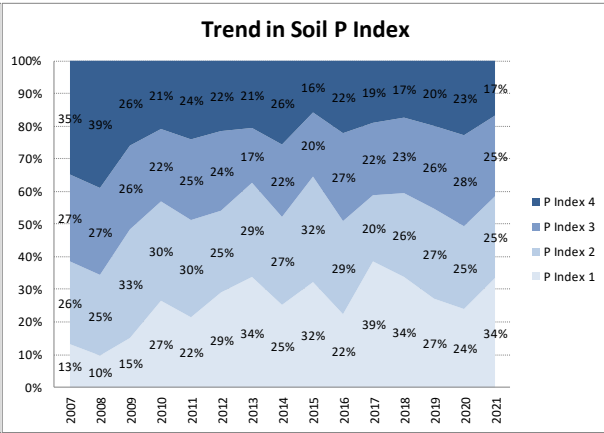

Soil Analysis Status and Trends

County	Kildare
Year	2021
Enterprise	Drystock
Number of Samples	316