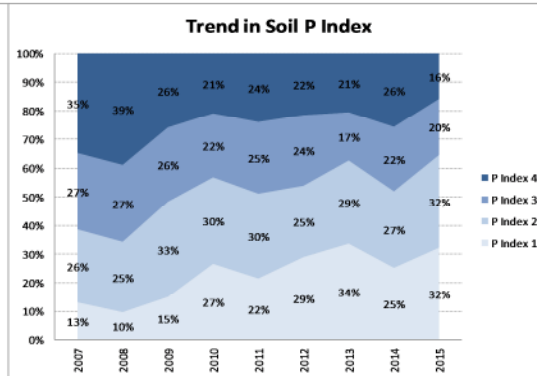

County	Kildare
Year	2015
Enterprise	All Farms
Number of Samples	975

County	Kildare
Year	2015
Enterprise	Drystock
Number of Samples	353

County	Kildare
Year	2015
Enterprise	Tillage
Number of Samples	476