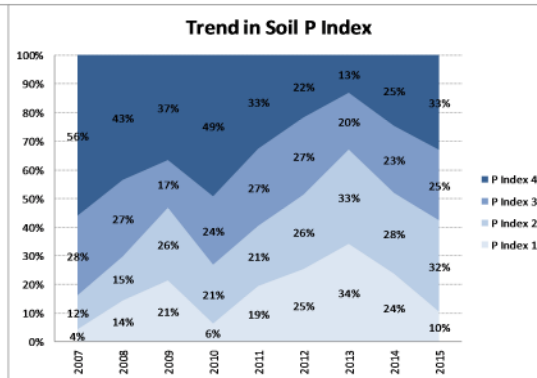

County	Kildare
Year	2015
Enterprise	All Farms
Number of Samples	975

County	Kildare
Year	2015
Enterprise	Drystock
Number of Samples	353

County	Kildare
Year	2015
Enterprise	Tillage
Number of Samples	476