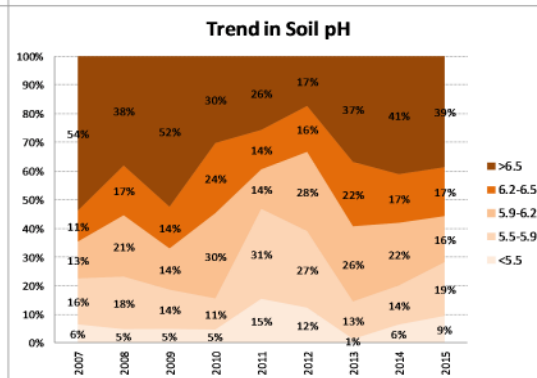

County	Kildare
Year	2015
Enterprise	All Farms
Number of Samples	975

County	Kildare
Year	2015
Enterprise	Drystock
Number of Samples	353

County	Kildare
Year	2015
Enterprise	Tillage
Number of Samples	476