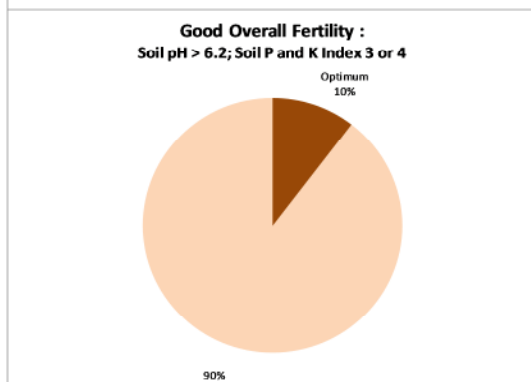

County	Kildare
Year	2015
Enterprise	All Farms
Number of Samples	975

County	Kildare
Year	2015
Enterprise	Drystock
Number of Samples	353

County	Kildare
Year	2015
Enterprise	Tillage
Number of Samples	476