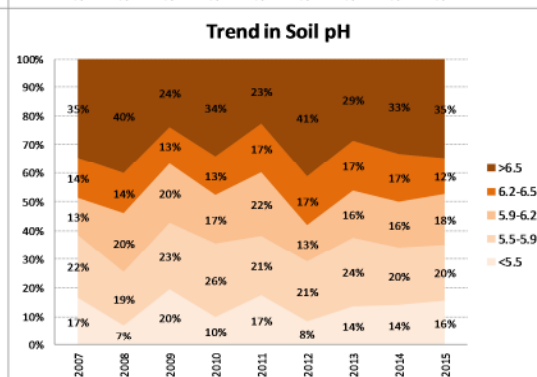

County	Kildare
Year	2015
Enterprise	All Farms
Number of Samples	975

County	Kildare
Year	2015
Enterprise	Drystock
Number of Samples	353

County	Kildare
Year	2015
Enterprise	Tillage
Number of Samples	476