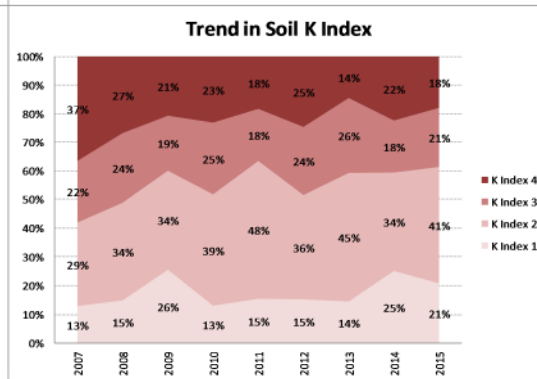

County	Kildare
Year	2015
Enterprise	All Farms
Number of Samples	975

County	Kildare
Year	2015
Enterprise	Drystock
Number of Samples	353

County	Kildare
Year	2015
Enterprise	Tillage
Number of Samples	476