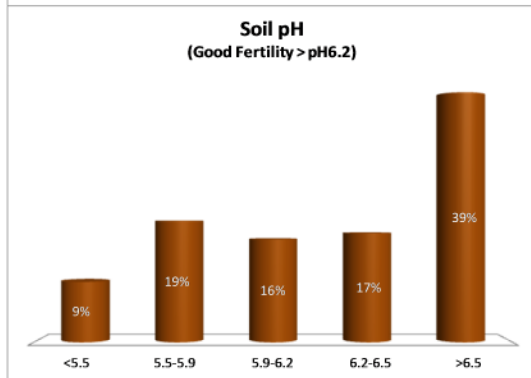

County	Kildare
Year	2015
Enterprise	All Farms
Number of Samples	975

County	Kildare
Year	2015
Enterprise	Drystock
Number of Samples	353

County	Kildare
Year	2015
Enterprise	Tillage
Number of Samples	476