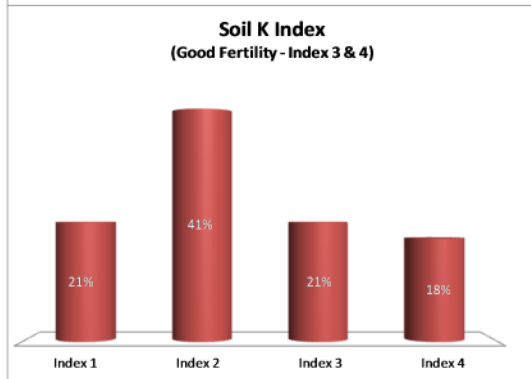

County	Kildare
Year	2015
Enterprise	All Farms
Number of Samples	975

County	Kildare
Year	2015
Enterprise	Drystock
Number of Samples	353

County	Kildare
Year	2015
Enterprise	Tillage
Number of Samples	476