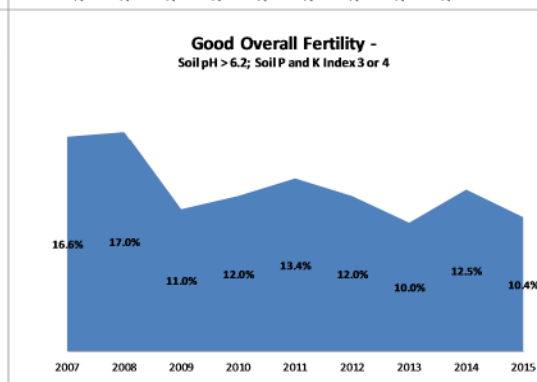

County	Kildare
Year	2015
Enterprise	All Farms
Number of Samples	975

County	Kildare
Year	2015
Enterprise	Drystock
Number of Samples	353

County	Kildare
Year	2015
Enterprise	Tillage
Number of Samples	476