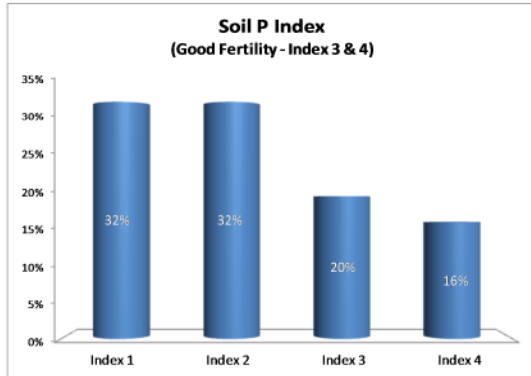

County	Kildare
Year	2015
Enterprise	All Farms
Number of Samples	975

County	Kildare
Year	2015
Enterprise	Drystock
Number of Samples	353

County	Kildare
Year	2015
Enterprise	Tillage
Number of Samples	476