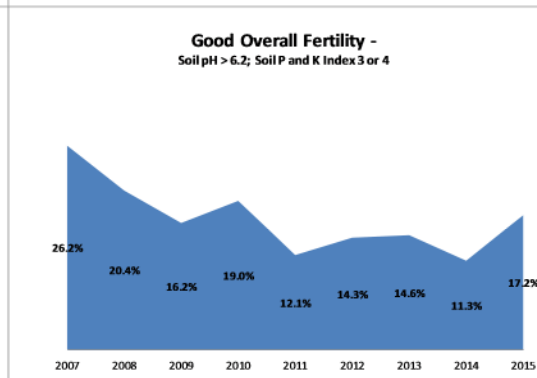

County	Kildare
Year	2015
Enterprise	All Farms
Number of Samples	975

County	Kildare
Year	2015
Enterprise	Drystock
Number of Samples	353

County	Kildare
Year	2015
Enterprise	Tillage
Number of Samples	476