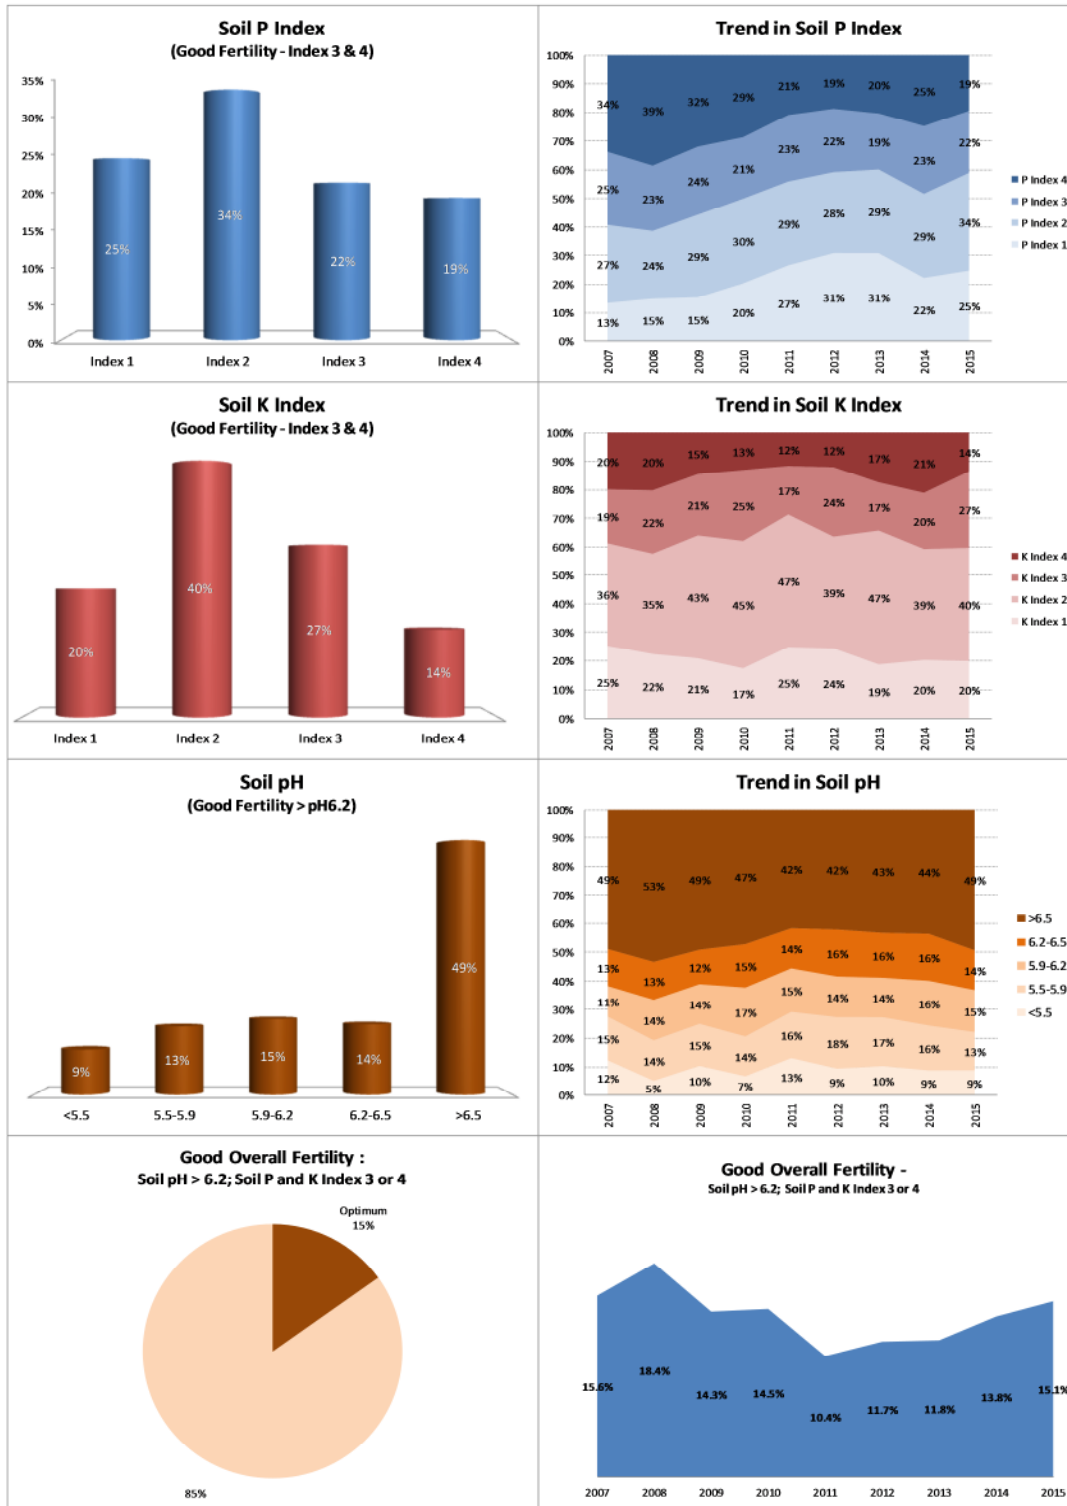

County	Kildare
Year	2015
Enterprise	All Farms
Number of Samples	975

County	Kildare
Year	2015
Enterprise	Drystock
Number of Samples	353

County	Kildare
Year	2015
Enterprise	Tillage
Number of Samples	476