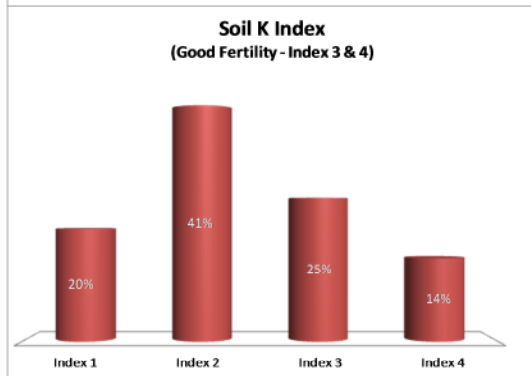

County	Kildare
Year	2015
Enterprise	All Farms
Number of Samples	975

County	Kildare
Year	2015
Enterprise	Drystock
Number of Samples	353

County	Kildare
Year	2015
Enterprise	Tillage
Number of Samples	476