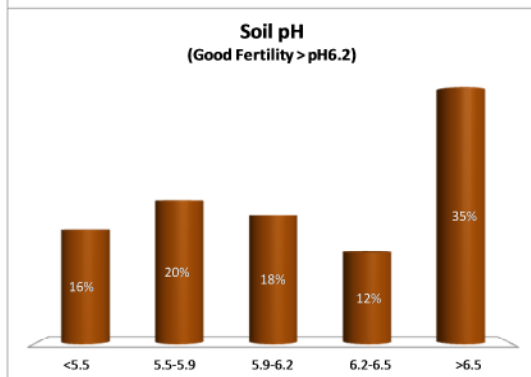

County	Kildare
Year	2015
Enterprise	All Farms
Number of Samples	975

County	Kildare
Year	2015
Enterprise	Drystock
Number of Samples	353

County	Kildare
Year	2015
Enterprise	Tillage
Number of Samples	476