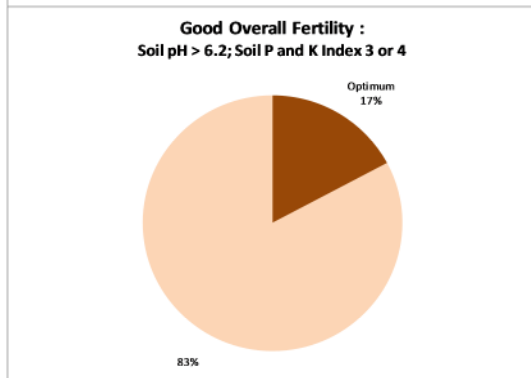

County	Kildare
Year	2015
Enterprise	All Farms
Number of Samples	975

County	Kildare
Year	2015
Enterprise	Drystock
Number of Samples	353

County	Kildare
Year	2015
Enterprise	Tillage
Number of Samples	476