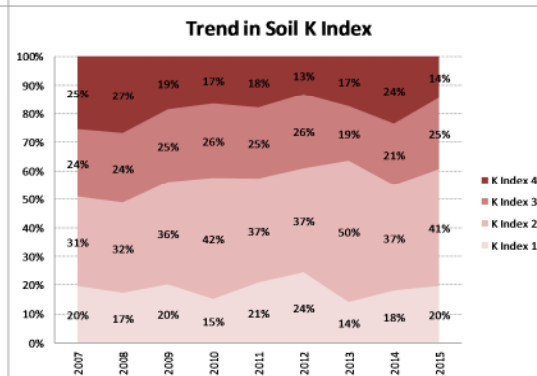

County	Kildare
Year	2015
Enterprise	All Farms
Number of Samples	975

County	Kildare
Year	2015
Enterprise	Drystock
Number of Samples	353

County	Kildare
Year	2015
Enterprise	Tillage
Number of Samples	476