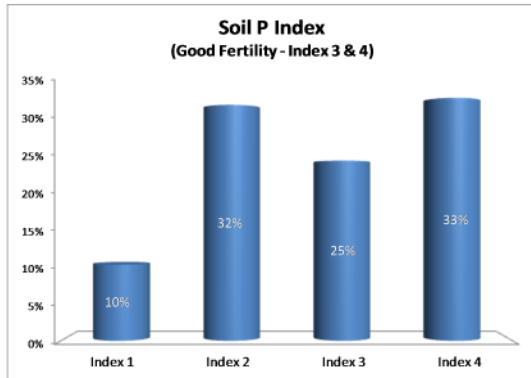

County	Kildare
Year	2015
Enterprise	All Farms
Number of Samples	975

County	Kildare
Year	2015
Enterprise	Drystock
Number of Samples	353

County	Kildare
Year	2015
Enterprise	Tillage
Number of Samples	476