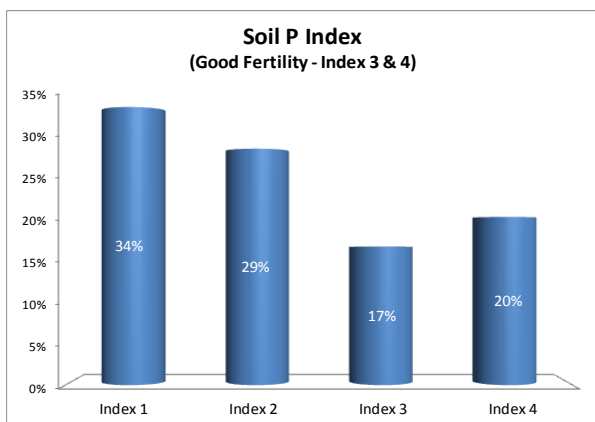

County	Kilkenny
Year	2017
Enterprise	All Farms
Number of Samples	1,435

County	Kilkenny
Year	2017
Enterprise	Drystock
Number of Samples	493

County	Kilkenny
Year	2017
Enterprise	Tillage
Number of Samples	98

Caution - Graphics based on low sample number