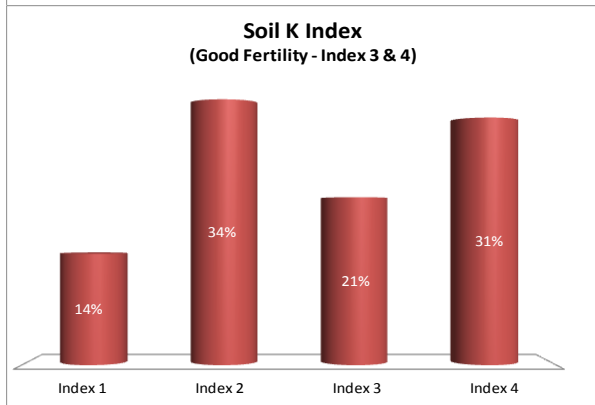

County	Kilkenny
Year	2017
Enterprise	All Farms
Number of Samples	1,435

County	Kilkenny
Year	2017
Enterprise	Drystock
Number of Samples	493

County	Kilkenny
Year	2017
Enterprise	Tillage
Number of Samples	98

Caution - Graphics based on low sample number