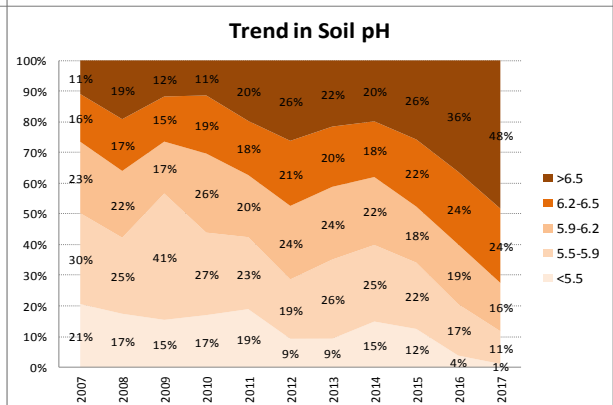

County	Kilkenny
Year	2017
Enterprise	All Farms
Number of Samples	1,435

County	Kilkenny
Year	2017
Enterprise	Drystock
Number of Samples	493

County	Kilkenny
Year	2017
Enterprise	Tillage
Number of Samples	98

Caution - Graphics based on low sample number