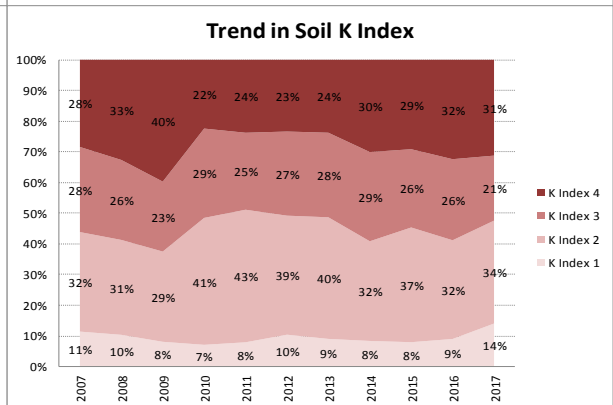

County	Kilkenny
Year	2017
Enterprise	All Farms
Number of Samples	1,435

County	Kilkenny
Year	2017
Enterprise	Drystock
Number of Samples	493

County	Kilkenny
Year	2017
Enterprise	Tillage
Number of Samples	98

Caution - Graphics based on low sample number