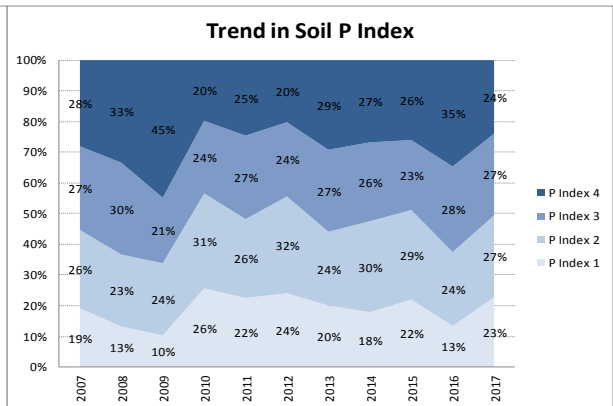

County	Kilkenny
Year	2017
Enterprise	All Farms
Number of Samples	1,435

County	Kilkenny
Year	2017
Enterprise	Drystock
Number of Samples	493

County	Kilkenny
Year	2017
Enterprise	Tillage
Number of Samples	98

Caution - Graphics based on low sample number