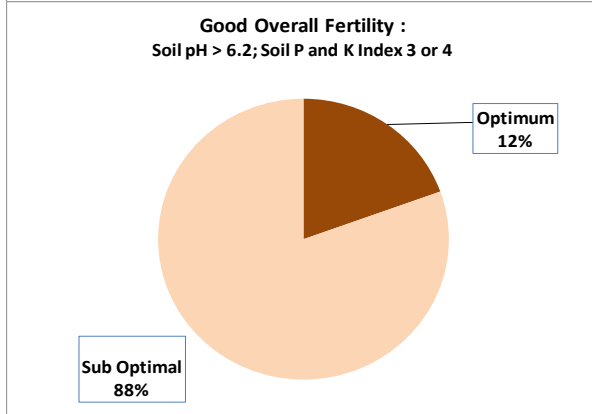

County	Kilkenny
Year	2017
Enterprise	All Farms
Number of Samples	1,435

County	Kilkenny
Year	2017
Enterprise	Drystock
Number of Samples	493

County	Kilkenny
Year	2017
Enterprise	Tillage
Number of Samples	98

Caution - Graphics based on low sample number