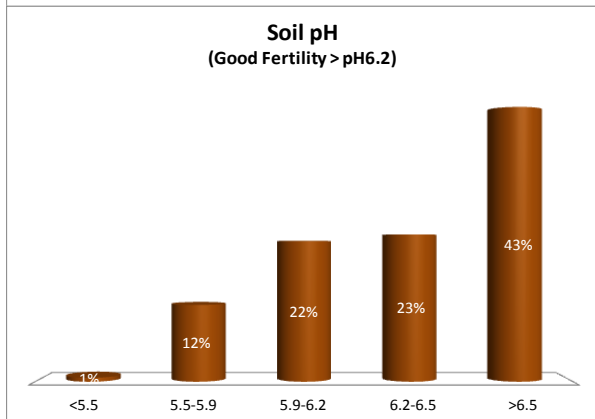

County	Kilkenny
Year	2017
Enterprise	All Farms
Number of Samples	1,435

County	Kilkenny
Year	2017
Enterprise	Drystock
Number of Samples	493

County	Kilkenny
Year	2017
Enterprise	Tillage
Number of Samples	98

Caution - Graphics based on low sample number