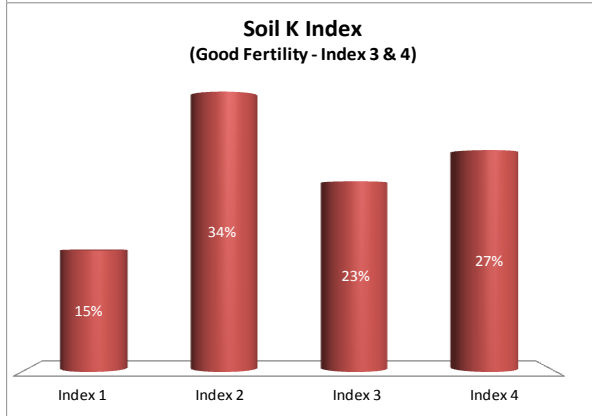

County	Kilkenny
Year	2017
Enterprise	All Farms
Number of Samples	1,435

County	Kilkenny
Year	2017
Enterprise	Drystock
Number of Samples	493

County	Kilkenny
Year	2017
Enterprise	Tillage
Number of Samples	98

Caution - Graphics based on low sample number