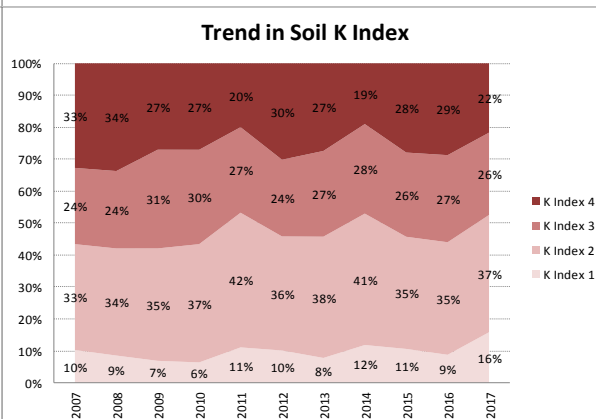

County	Kilkenny
Year	2017
Enterprise	All Farms
Number of Samples	1,435

County	Kilkenny
Year	2017
Enterprise	Drystock
Number of Samples	493

County	Kilkenny
Year	2017
Enterprise	Tillage
Number of Samples	98

Caution - Graphics based on low sample number