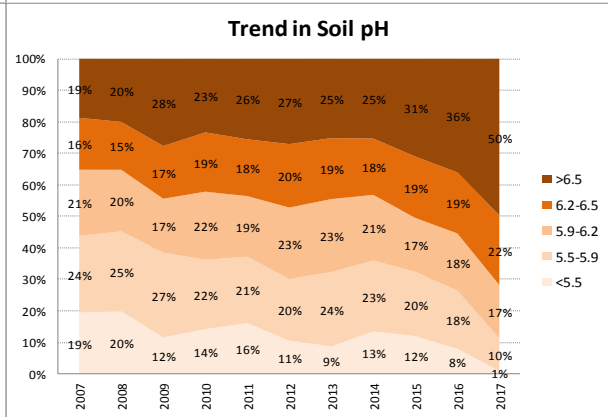

County	Kilkenny
Year	2017
Enterprise	All Farms
Number of Samples	1,435

County	Kilkenny
Year	2017
Enterprise	Drystock
Number of Samples	493

County	Kilkenny
Year	2017
Enterprise	Tillage
Number of Samples	98

Caution - Graphics based on low sample number