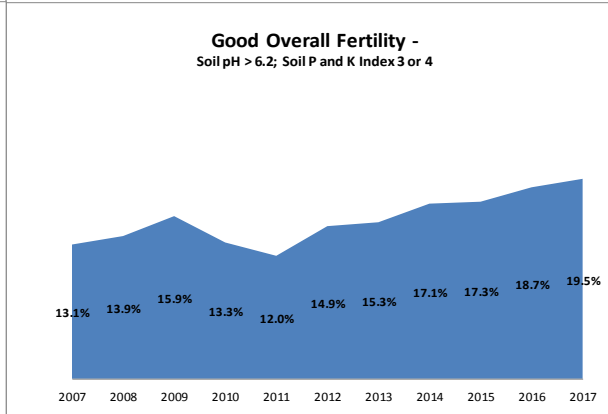

County	Kilkenny
Year	2017
Enterprise	All Farms
Number of Samples	1,435

County	Kilkenny
Year	2017
Enterprise	Drystock
Number of Samples	493

County	Kilkenny
Year	2017
Enterprise	Tillage
Number of Samples	98

Caution - Graphics based on low sample number