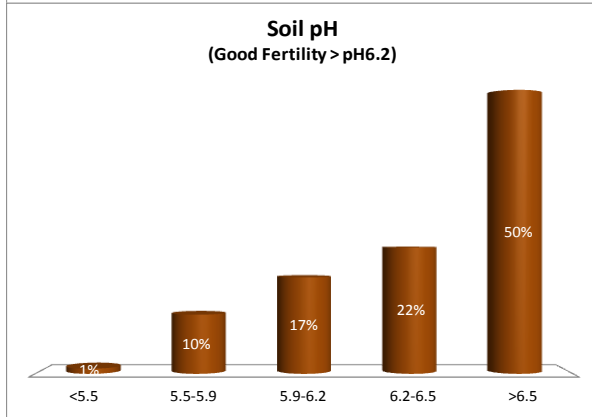

County	Kilkenny
Year	2017
Enterprise	All Farms
Number of Samples	1,435

County	Kilkenny
Year	2017
Enterprise	Drystock
Number of Samples	493

County	Kilkenny
Year	2017
Enterprise	Tillage
Number of Samples	98

Caution - Graphics based on low sample number