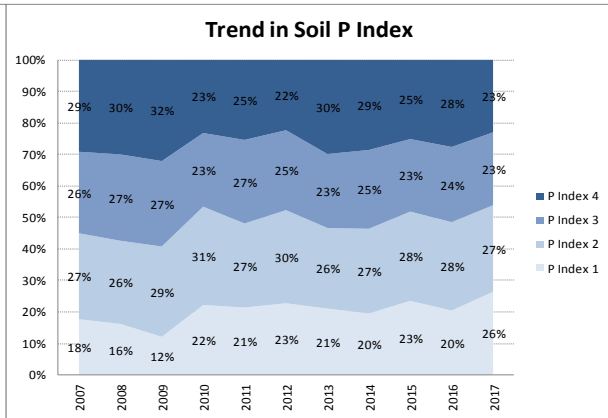

County	Kilkenny
Year	2017
Enterprise	All Farms
Number of Samples	1,435

County	Kilkenny
Year	2017
Enterprise	Drystock
Number of Samples	493

County	Kilkenny
Year	2017
Enterprise	Tillage
Number of Samples	98

Caution - Graphics based on low sample number