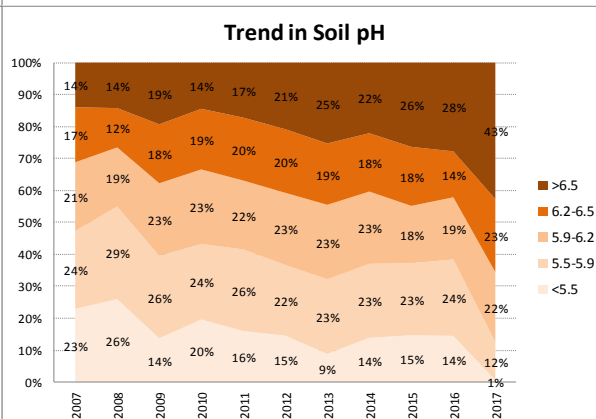

County	Kilkenny
Year	2017
Enterprise	All Farms
Number of Samples	1,435

County	Kilkenny
Year	2017
Enterprise	Drystock
Number of Samples	493

County	Kilkenny
Year	2017
Enterprise	Tillage
Number of Samples	98

Caution - Graphics based on low sample number