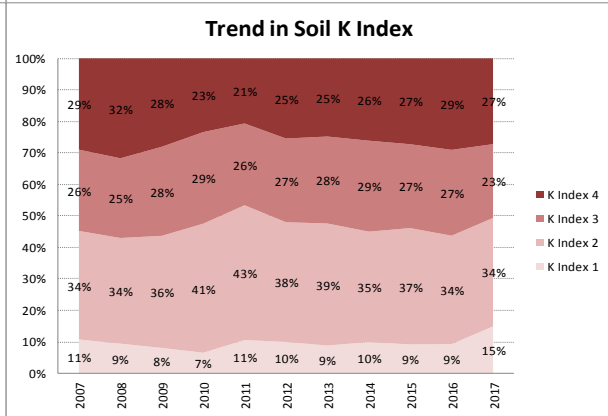

County	Kilkenny
Year	2017
Enterprise	All Farms
Number of Samples	1,435

County	Kilkenny
Year	2017
Enterprise	Drystock
Number of Samples	493

County	Kilkenny
Year	2017
Enterprise	Tillage
Number of Samples	98

Caution - Graphics based on low sample number