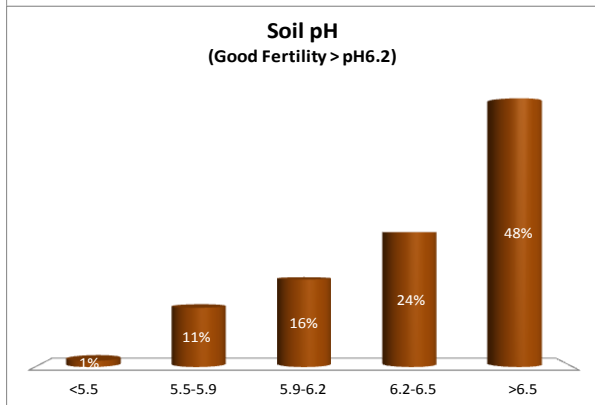

County	Kilkenny
Year	2017
Enterprise	All Farms
Number of Samples	1,435

County	Kilkenny
Year	2017
Enterprise	Drystock
Number of Samples	493

County	Kilkenny
Year	2017
Enterprise	Tillage
Number of Samples	98

Caution - Graphics based on low sample number