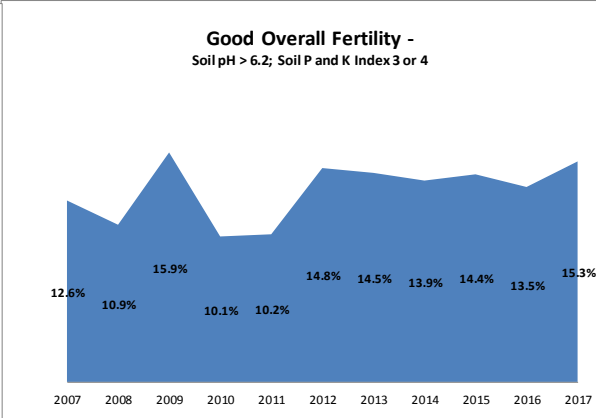

County	Kilkenny
Year	2017
Enterprise	All Farms
Number of Samples	1,435

County	Kilkenny
Year	2017
Enterprise	Drystock
Number of Samples	493

County	Kilkenny
Year	2017
Enterprise	Tillage
Number of Samples	98

Caution - Graphics based on low sample number