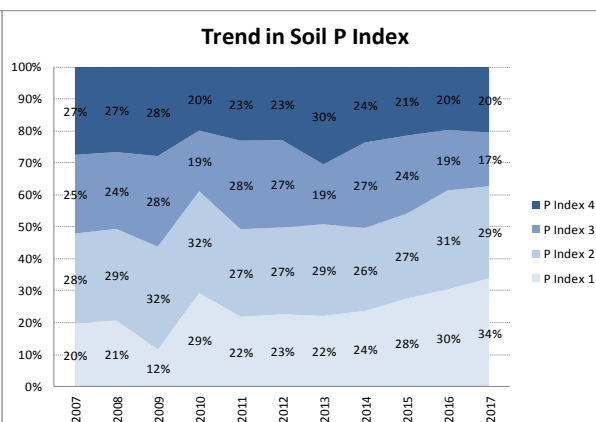

County	Kilkenny
Year	2017
Enterprise	All Farms
Number of Samples	1,435

County	Kilkenny
Year	2017
Enterprise	Drystock
Number of Samples	493

County	Kilkenny
Year	2017
Enterprise	Tillage
Number of Samples	98

Caution - Graphics based on low sample number