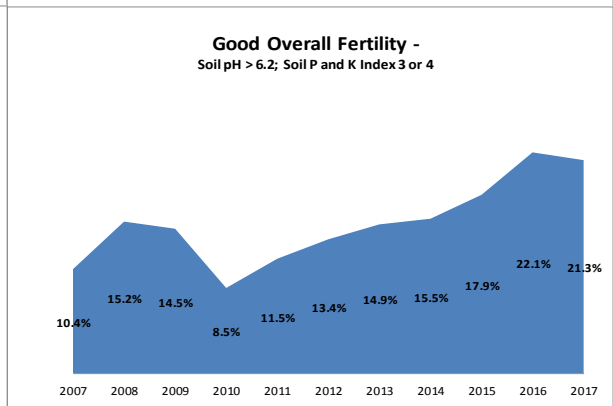

County	Kilkenny
Year	2017
Enterprise	All Farms
Number of Samples	1,435

County	Kilkenny
Year	2017
Enterprise	Drystock
Number of Samples	493

County	Kilkenny
Year	2017
Enterprise	Tillage
Number of Samples	98

Caution - Graphics based on low sample number