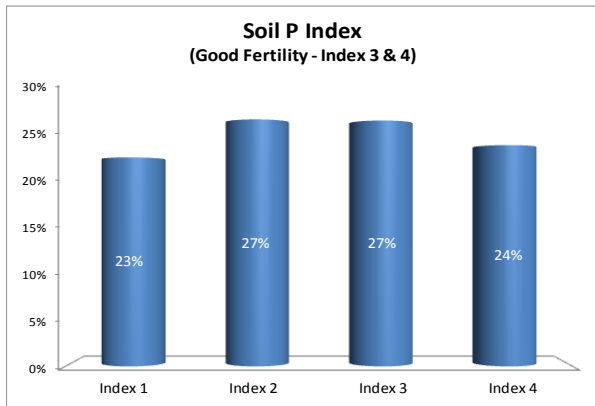

County	Kilkenny
Year	2017
Enterprise	All Farms
Number of Samples	1,435

County	Kilkenny
Year	2017
Enterprise	Drystock
Number of Samples	493

County	Kilkenny
Year	2017
Enterprise	Tillage
Number of Samples	98

Caution - Graphics based on low sample number