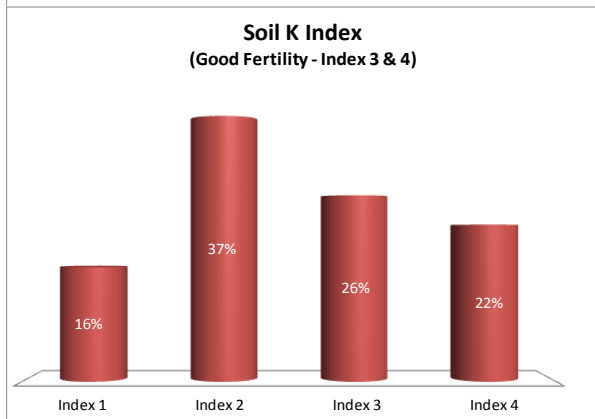

County	Kilkenny
Year	2017
Enterprise	All Farms
Number of Samples	1,435

County	Kilkenny
Year	2017
Enterprise	Drystock
Number of Samples	493

County	Kilkenny
Year	2017
Enterprise	Tillage
Number of Samples	98

Caution - Graphics based on low sample number