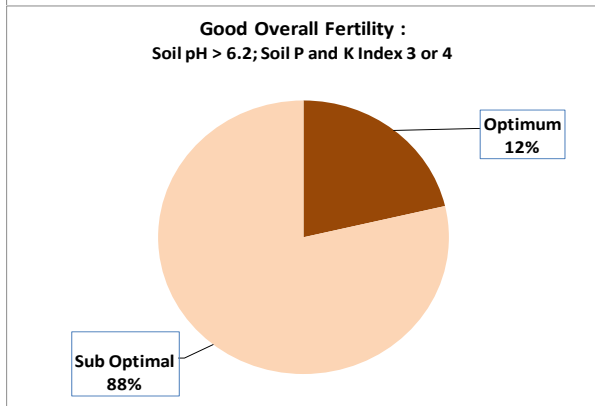

County	Kilkenny
Year	2017
Enterprise	All Farms
Number of Samples	1,435

County	Kilkenny
Year	2017
Enterprise	Drystock
Number of Samples	493

County	Kilkenny
Year	2017
Enterprise	Tillage
Number of Samples	98

Caution - Graphics based on low sample number