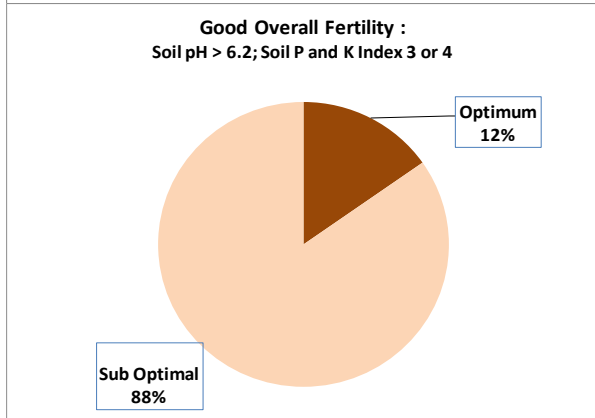

County	Kilkenny
Year	2017
Enterprise	All Farms
Number of Samples	1,435

County	Kilkenny
Year	2017
Enterprise	Drystock
Number of Samples	493

County	Kilkenny
Year	2017
Enterprise	Tillage
Number of Samples	98

Caution - Graphics based on low sample number