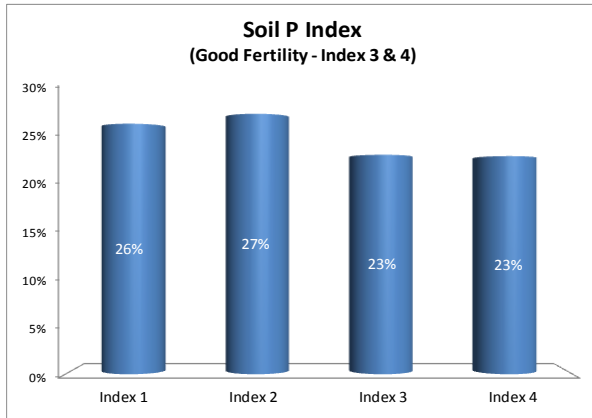

County	Kilkenny
Year	2017
Enterprise	All Farms
Number of Samples	1,435

County	Kilkenny
Year	2017
Enterprise	Drystock
Number of Samples	493

County	Kilkenny
Year	2017
Enterprise	Tillage
Number of Samples	98

Caution - Graphics based on low sample number