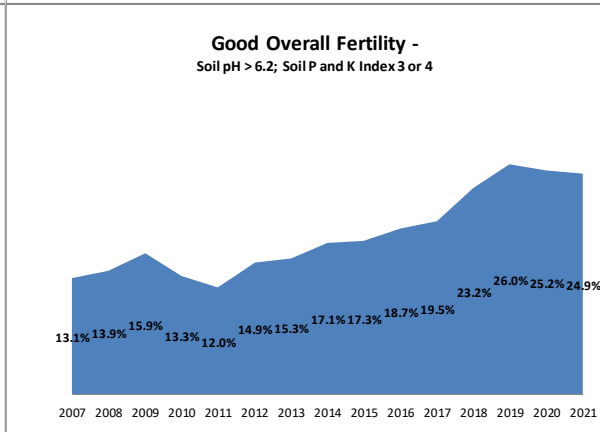

Soil Analysis Status and Trends

County	Kilkenny
Year	2021
Enterprise	All Farms
Number of Samples	2,338

Soil Analysis Status and Trends

County	Kilkenny
Year	2021
Enterprise	Dairy
Number of Samples	1,748

Soil Analysis Status and Trends