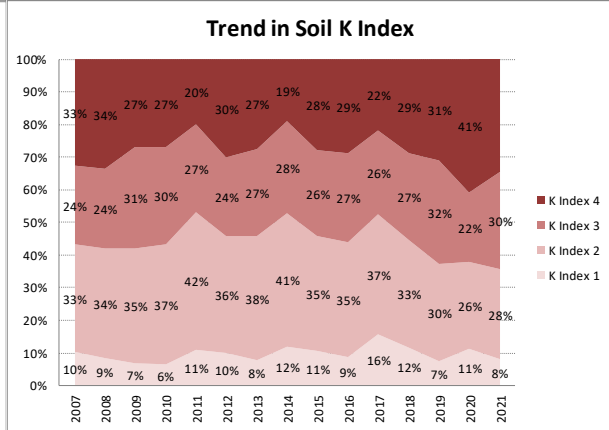

Soil Analysis Status and Trends

County	Kilkenny
Year	2021
Enterprise	All Farms
Number of Samples	2,338

Soil Analysis Status and Trends

County	Kilkenny
Year	2021
Enterprise	Dairy
Number of Samples	1,748

Soil Analysis Status and Trends

County	Kilkenny
Year	2021
Enterprise	Tillage
Number of Samples	146