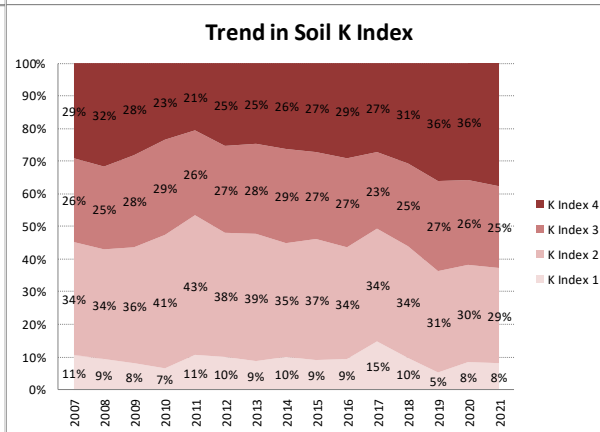

Soil Analysis Status and Trends

County	Kilkenny
Year	2021
Enterprise	All Farms
Number of Samples	2,338

Soil Analysis Status and Trends

County	Kilkenny
Year	2021
Enterprise	Dairy
Number of Samples	1,748

Soil Analysis Status and Trends