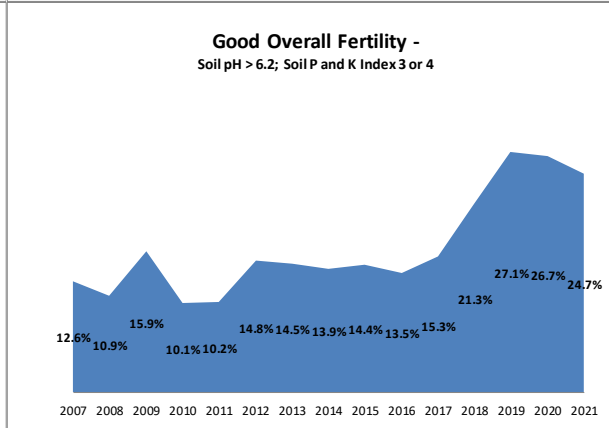

Soil Analysis Status and Trends

County	Kilkenny
Year	2021
Enterprise	All Farms
Number of Samples	2,338

Soil Analysis Status and Trends

County	Kilkenny
Year	2021
Enterprise	Dairy
Number of Samples	1,748

Soil Analysis Status and Trends