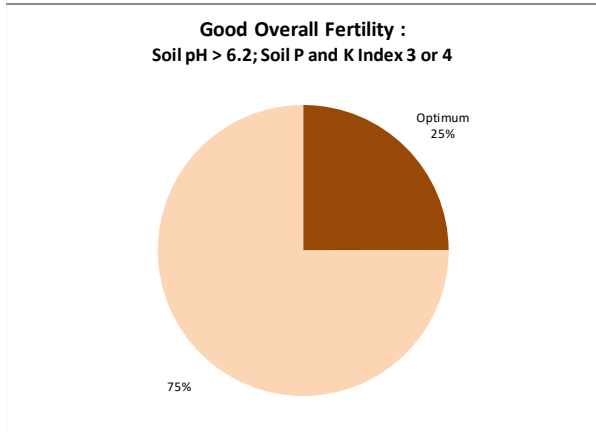

Soil Analysis Status and Trends

County	Kilkenny
Year	2021
Enterprise	All Farms
Number of Samples	2,338

Soil Analysis Status and Trends

County	Kilkenny
Year	2021
Enterprise	Dairy
Number of Samples	1,748

Soil Analysis Status and Trends

County	Kilkenny
Year	2021
Enterprise	Tillage
Number of Samples	146