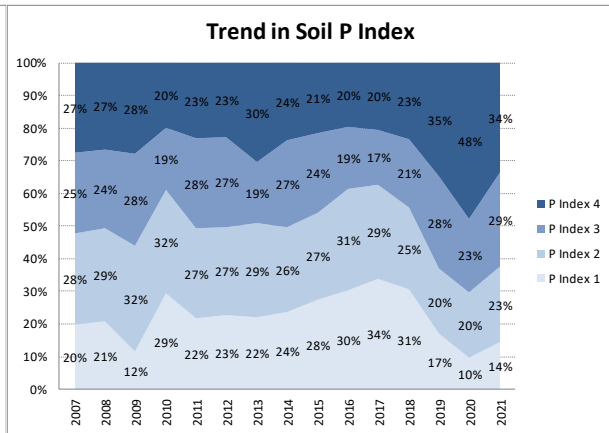

Soil Analysis Status and Trends

County	Kilkenny
Year	2021
Enterprise	All Farms
Number of Samples	2,338

Soil Analysis Status and Trends

County	Kilkenny
Year	2021
Enterprise	Dairy
Number of Samples	1,748

Soil Analysis Status and Trends