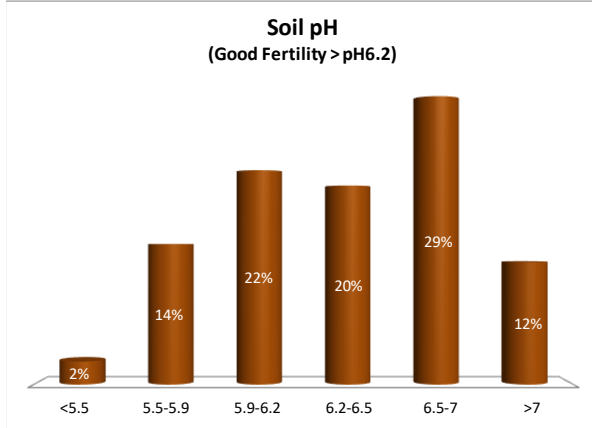

Soil Analysis Status and Trends

County	Kilkenny
Year	2021
Enterprise	All Farms
Number of Samples	2,338

Soil Analysis Status and Trends

County	Kilkenny
Year	2021
Enterprise	Dairy
Number of Samples	1,748

Soil Analysis Status and Trends

County	Kilkenny
Year	2021
Enterprise	Tillage
Number of Samples	146