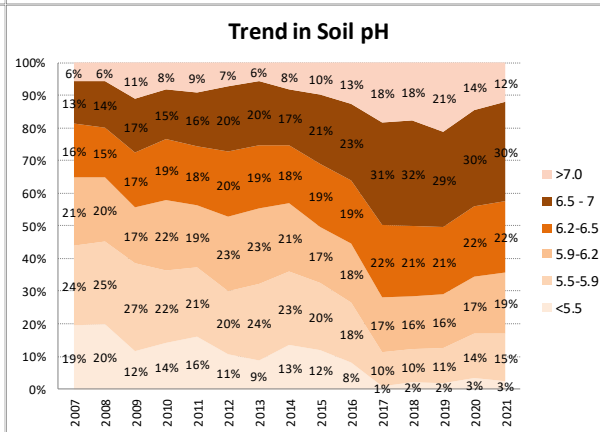

Soil Analysis Status and Trends

County	Kilkenny
Year	2021
Enterprise	All Farms
Number of Samples	2,338

Soil Analysis Status and Trends

County	Kilkenny
Year	2021
Enterprise	Dairy
Number of Samples	1,748

Soil Analysis Status and Trends