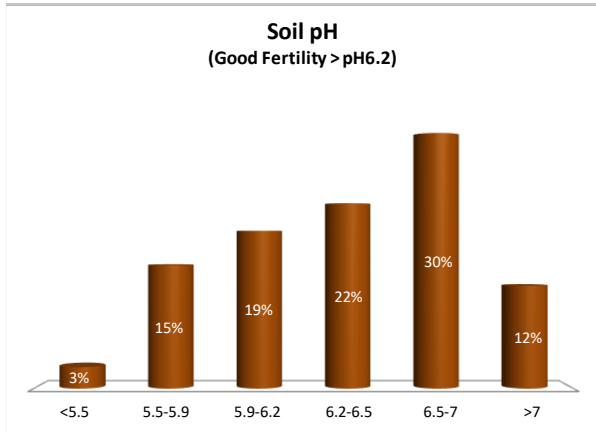

Soil Analysis Status and Trends

County	Kilkenny
Year	2021
Enterprise	All Farms
Number of Samples	2,338

Soil Analysis Status and Trends

County	Kilkenny
Year	2021
Enterprise	Dairy
Number of Samples	1,748

Soil Analysis Status and Trends

County	Kilkenny
Year	2021
Enterprise	Tillage
Number of Samples	146