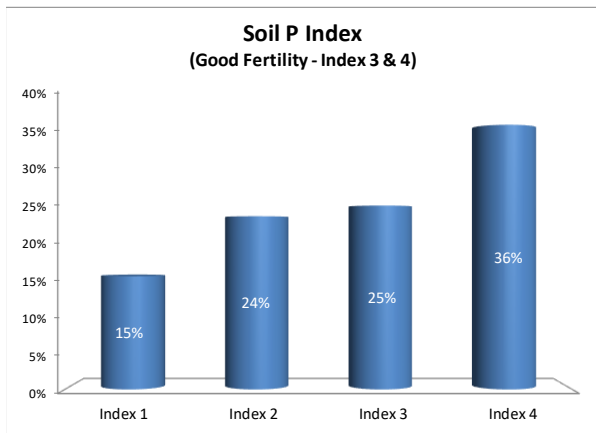

Soil Analysis Status and Trends

County	Kilkenny
Year	2021
Enterprise	All Farms
Number of Samples	2,338

Soil Analysis Status and Trends

County	Kilkenny
Year	2021
Enterprise	Dairy
Number of Samples	1,748

Soil Analysis Status and Trends

County	Kilkenny
Year	2021
Enterprise	Tillage
Number of Samples	146