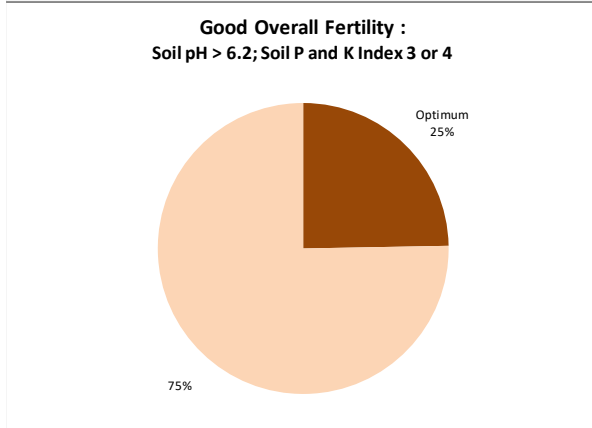

Soil Analysis Status and Trends

County	Kilkenny
Year	2021
Enterprise	All Farms
Number of Samples	2,338

Soil Analysis Status and Trends

County	Kilkenny
Year	2021
Enterprise	Dairy
Number of Samples	1,748

Soil Analysis Status and Trends

County	Kilkenny
Year	2021
Enterprise	Tillage
Number of Samples	146