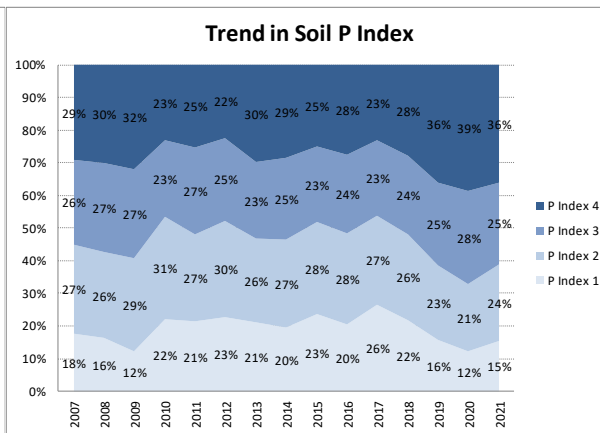

Soil Analysis Status and Trends

County	Kilkenny
Year	2021
Enterprise	All Farms
Number of Samples	2,338

Soil Analysis Status and Trends

County	Kilkenny
Year	2021
Enterprise	Dairy
Number of Samples	1,748

Soil Analysis Status and Trends