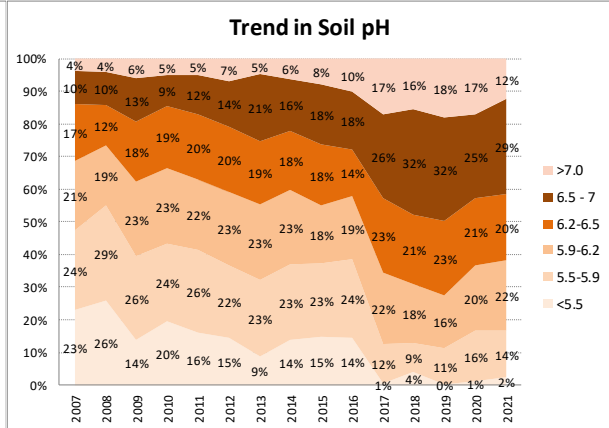

Soil Analysis Status and Trends

County	Kilkenny
Year	2021
Enterprise	All Farms
Number of Samples	2,338

Soil Analysis Status and Trends

County	Kilkenny
Year	2021
Enterprise	Dairy
Number of Samples	1,748

Soil Analysis Status and Trends