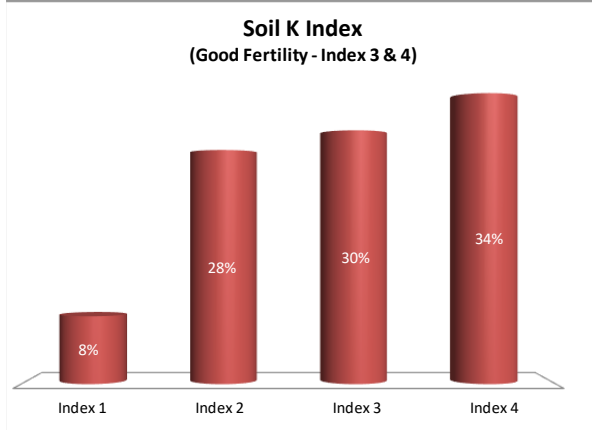

Soil Analysis Status and Trends

County	Kilkenny
Year	2021
Enterprise	All Farms
Number of Samples	2,338

Soil Analysis Status and Trends

County	Kilkenny
Year	2021
Enterprise	Dairy
Number of Samples	1,748

Soil Analysis Status and Trends

County	Kilkenny
Year	2021
Enterprise	Tillage
Number of Samples	146