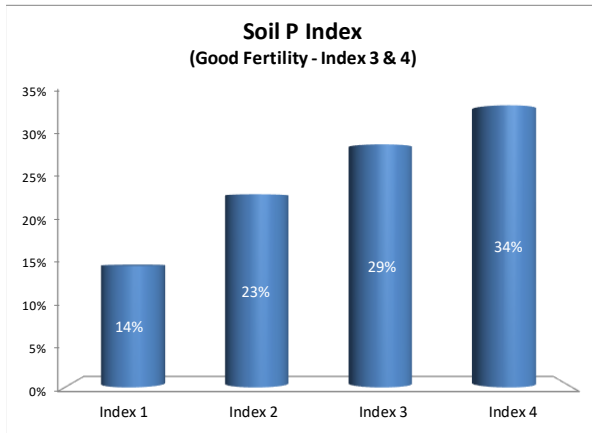

Soil Analysis Status and Trends

County	Kilkenny
Year	2021
Enterprise	All Farms
Number of Samples	2,338

Soil Analysis Status and Trends

County	Kilkenny
Year	2021
Enterprise	Dairy
Number of Samples	1,748

Soil Analysis Status and Trends

County	Kilkenny
Year	2021
Enterprise	Tillage
Number of Samples	146