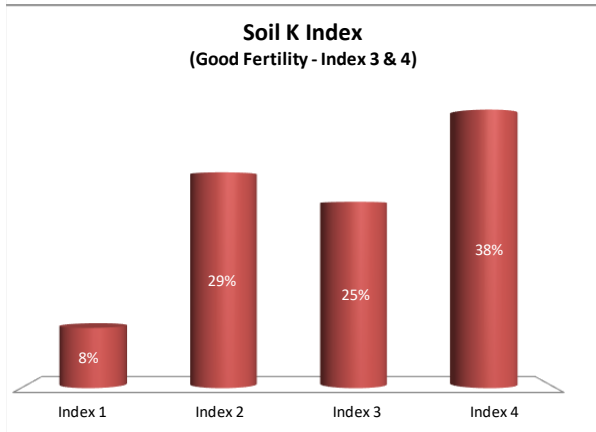

Soil Analysis Status and Trends

County	Kilkenny
Year	2021
Enterprise	All Farms
Number of Samples	2,338

Soil Analysis Status and Trends

County	Kilkenny
Year	2021
Enterprise	Dairy
Number of Samples	1,748

Soil Analysis Status and Trends

County	Kilkenny
Year	2021
Enterprise	Tillage
Number of Samples	146