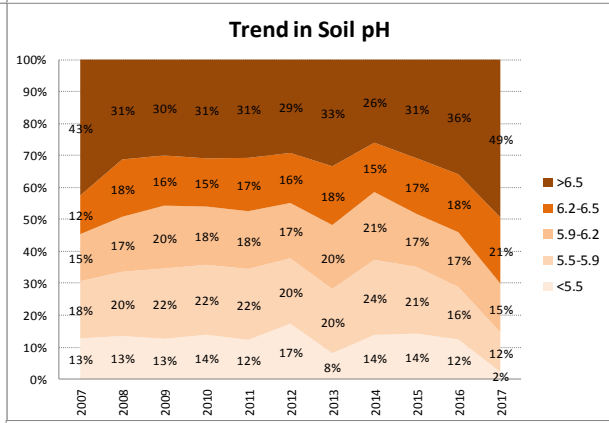

County	Laois
Year	2017
Enterprise	All Farms
Number of Samples	1,099

County	Laois
Year	2017
Enterprise	Dairy
Number of Samples	307

County	Laois
Year	2017
Enterprise	Drystock
Number of Samples	673

County	Laois
Year	2017
Enterprise	Tillage
Number of Samples	92

Caution - Graphics based on low sample number