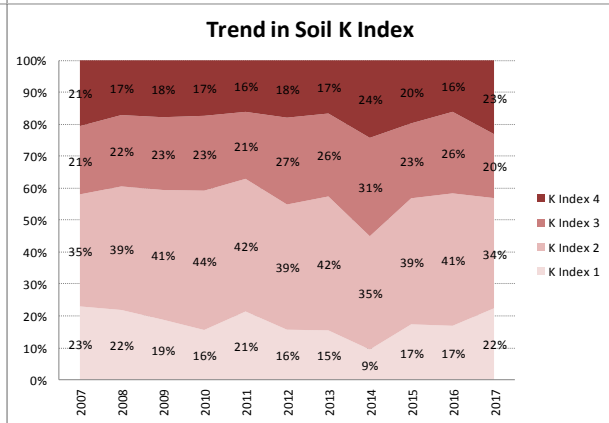

County	Laois
Year	2017
Enterprise	All Farms
Number of Samples	1,099

County	Laois
Year	2017
Enterprise	Dairy
Number of Samples	307

County	Laois
Year	2017
Enterprise	Drystock
Number of Samples	673

County	Laois
Year	2017
Enterprise	Tillage
Number of Samples	92

Caution - Graphics based on low sample number