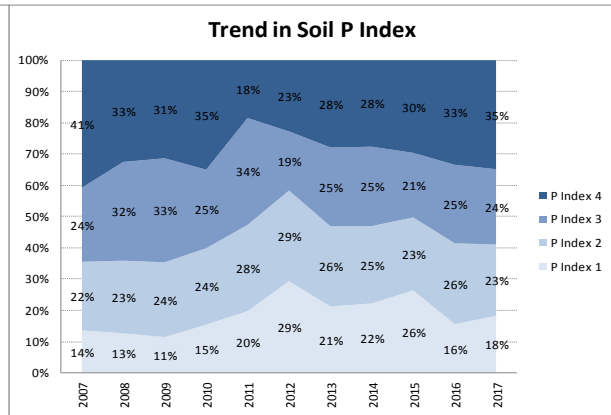

County	Laois
Year	2017
Enterprise	All Farms
Number of Samples	1,099

County	Laois
Year	2017
Enterprise	Dairy
Number of Samples	307

County	Laois
Year	2017
Enterprise	Drystock
Number of Samples	673

County	Laois
Year	2017
Enterprise	Tillage
Number of Samples	92

Caution - Graphics based on low sample number