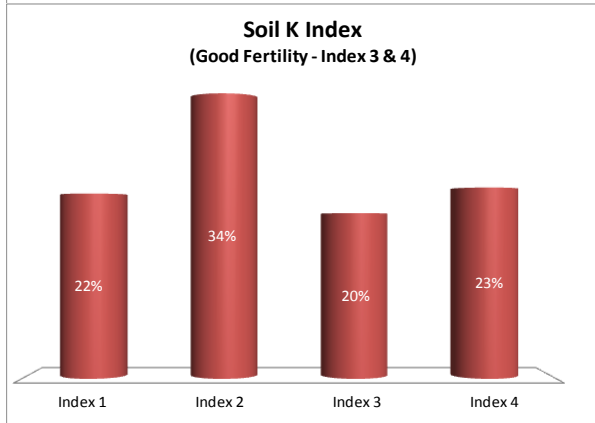

County	Laois
Year	2017
Enterprise	All Farms
Number of Samples	1,099

County	Laois
Year	2017
Enterprise	Dairy
Number of Samples	307

County	Laois
Year	2017
Enterprise	Drystock
Number of Samples	673

County	Laois
Year	2017
Enterprise	Tillage
Number of Samples	92

Caution - Graphics based on low sample number