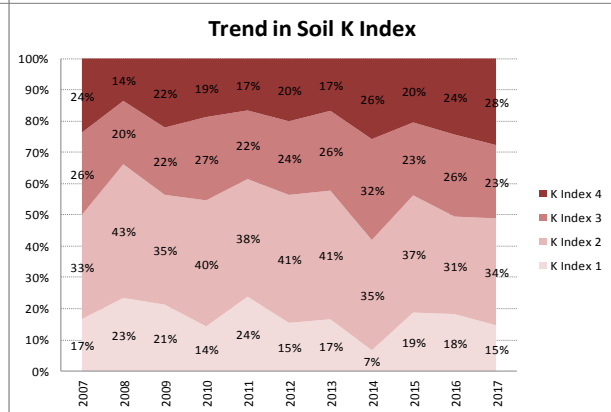

County	Laois
Year	2017
Enterprise	All Farms
Number of Samples	1,099

County	Laois
Year	2017
Enterprise	Dairy
Number of Samples	307

County	Laois
Year	2017
Enterprise	Drystock
Number of Samples	673

County	Laois
Year	2017
Enterprise	Tillage
Number of Samples	92

Caution - Graphics based on low sample number