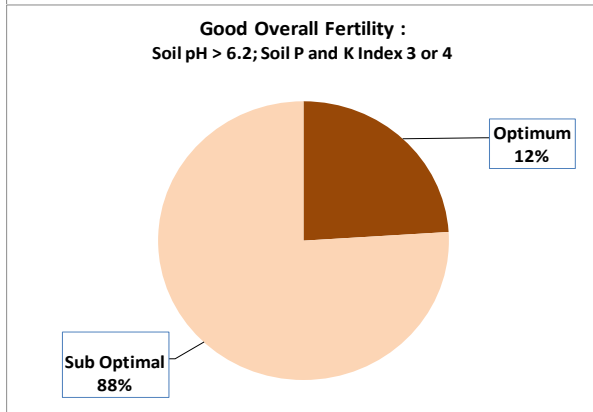

County	Laois
Year	2017
Enterprise	All Farms
Number of Samples	1,099

County	Laois
Year	2017
Enterprise	Dairy
Number of Samples	307

County	Laois
Year	2017
Enterprise	Drystock
Number of Samples	673

County	Laois
Year	2017
Enterprise	Tillage
Number of Samples	92

Caution - Graphics based on low sample number