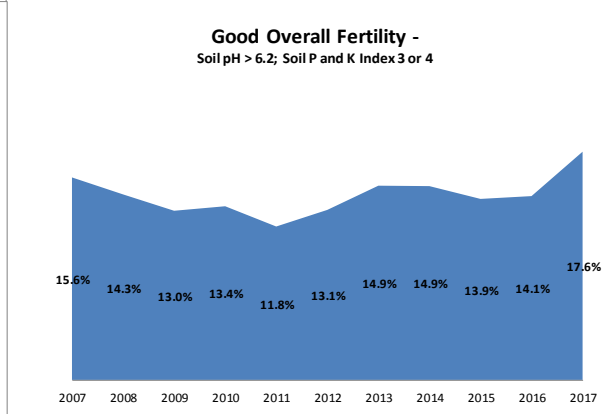

County	Laois
Year	2017
Enterprise	All Farms
Number of Samples	1,099

County	Laois
Year	2017
Enterprise	Dairy
Number of Samples	307

County	Laois
Year	2017
Enterprise	Drystock
Number of Samples	673

County	Laois
Year	2017
Enterprise	Tillage
Number of Samples	92

Caution - Graphics based on low sample number