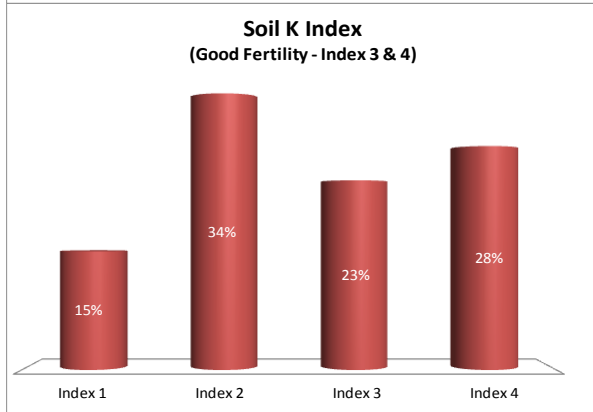

County	Laois
Year	2017
Enterprise	All Farms
Number of Samples	1,099

County	Laois
Year	2017
Enterprise	Dairy
Number of Samples	307

County	Laois
Year	2017
Enterprise	Drystock
Number of Samples	673

County	Laois
Year	2017
Enterprise	Tillage
Number of Samples	92

Caution - Graphics based on low sample number