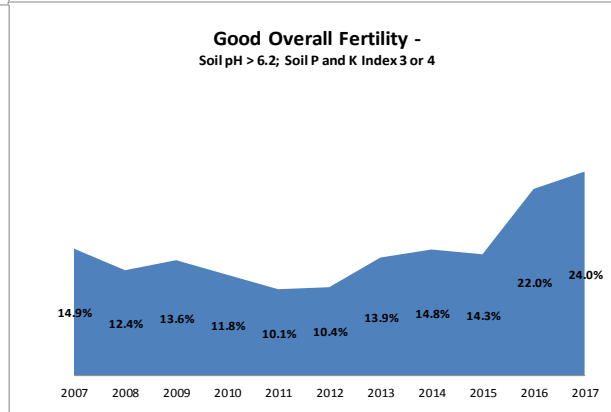

County	Laois
Year	2017
Enterprise	All Farms
Number of Samples	1,099

County	Laois
Year	2017
Enterprise	Dairy
Number of Samples	307

County	Laois
Year	2017
Enterprise	Drystock
Number of Samples	673

County	Laois
Year	2017
Enterprise	Tillage
Number of Samples	92

Caution - Graphics based on low sample number