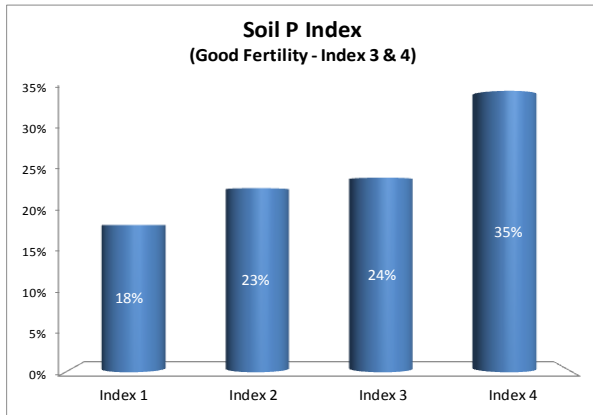

County	Laois
Year	2017
Enterprise	All Farms
Number of Samples	1,099

County	Laois
Year	2017
Enterprise	Dairy
Number of Samples	307

County	Laois
Year	2017
Enterprise	Drystock
Number of Samples	673

County	Laois
Year	2017
Enterprise	Tillage
Number of Samples	92

Caution - Graphics based on low sample number