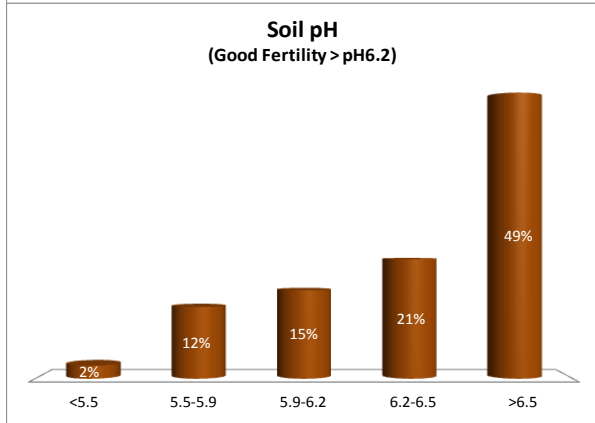

County	Laois
Year	2017
Enterprise	All Farms
Number of Samples	1,099

County	Laois
Year	2017
Enterprise	Dairy
Number of Samples	307

County	Laois
Year	2017
Enterprise	Drystock
Number of Samples	673

County	Laois
Year	2017
Enterprise	Tillage
Number of Samples	92

Caution - Graphics based on low sample number