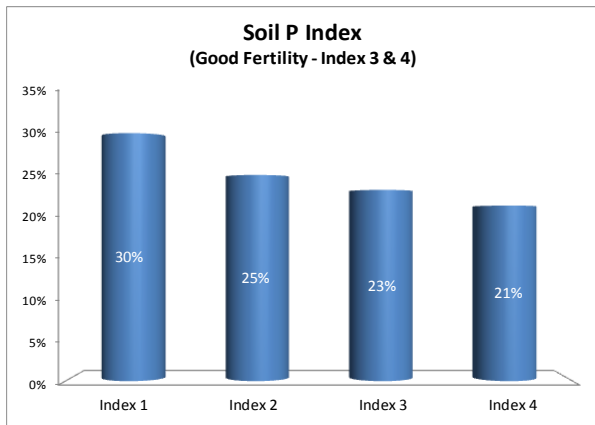

County	Laois
Year	2017
Enterprise	All Farms
Number of Samples	1,099

County	Laois
Year	2017
Enterprise	Dairy
Number of Samples	307

County	Laois
Year	2017
Enterprise	Drystock
Number of Samples	673

County	Laois
Year	2017
Enterprise	Tillage
Number of Samples	92

Caution - Graphics based on low sample number