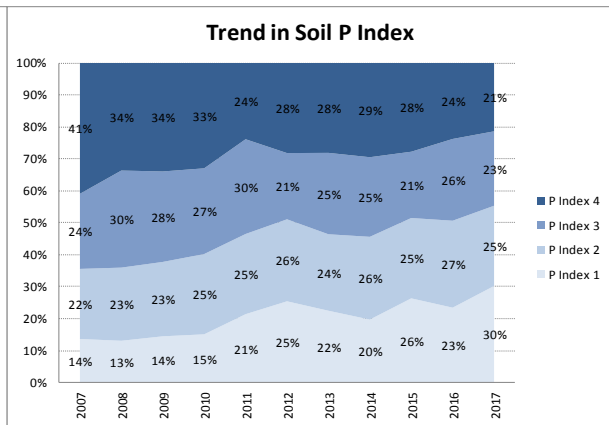

County	Laois
Year	2017
Enterprise	All Farms
Number of Samples	1,099

County	Laois
Year	2017
Enterprise	Dairy
Number of Samples	307

County	Laois
Year	2017
Enterprise	Drystock
Number of Samples	673

County	Laois
Year	2017
Enterprise	Tillage
Number of Samples	92

Caution - Graphics based on low sample number