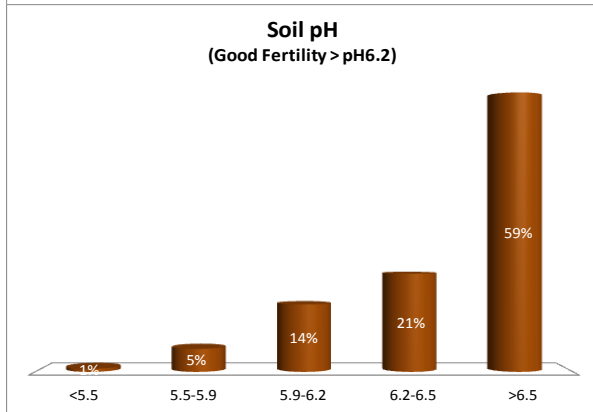

County	Laois
Year	2017
Enterprise	All Farms
Number of Samples	1,099

County	Laois
Year	2017
Enterprise	Dairy
Number of Samples	307

County	Laois
Year	2017
Enterprise	Drystock
Number of Samples	673

County	Laois
Year	2017
Enterprise	Tillage
Number of Samples	92

Caution - Graphics based on low sample number