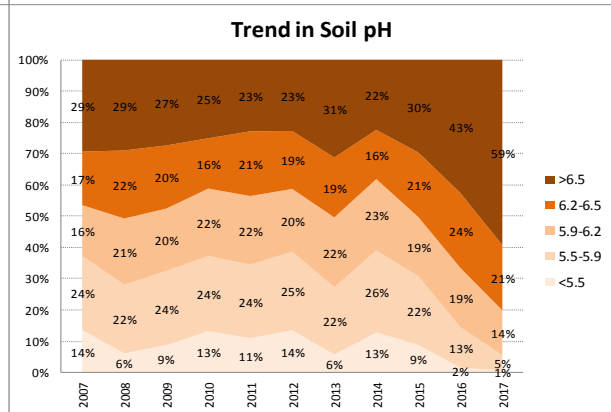

County	Laois
Year	2017
Enterprise	All Farms
Number of Samples	1,099

County	Laois
Year	2017
Enterprise	Dairy
Number of Samples	307

County	Laois
Year	2017
Enterprise	Drystock
Number of Samples	673

County	Laois
Year	2017
Enterprise	Tillage
Number of Samples	92

Caution - Graphics based on low sample number