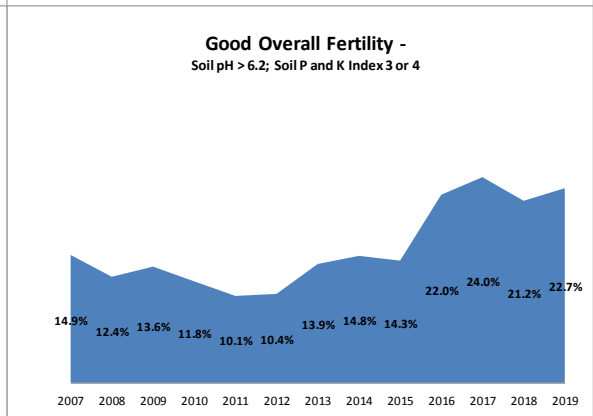

County	Laois
Year	2019
Enterprise	All Farms
Number of Samples	870

County	Laois
Year	2019
Enterprise	Dairy
Number of Samples	483

County	Laois
Year	2019
Enterprise	Drystock
Number of Samples	189