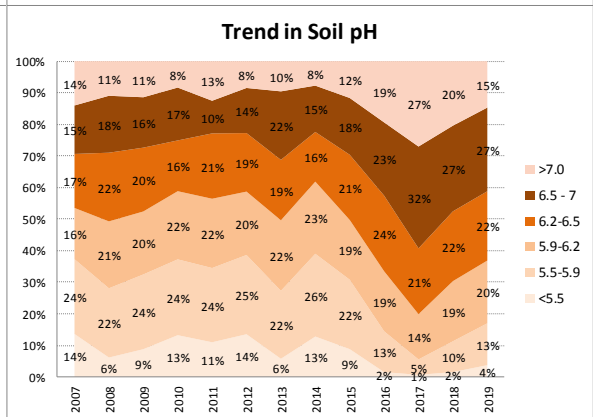

County	Laois
Year	2019
Enterprise	All Farms
Number of Samples	870

County	Laois
Year	2019
Enterprise	Dairy
Number of Samples	483

County	Laois
Year	2019
Enterprise	Drystock
Number of Samples	189