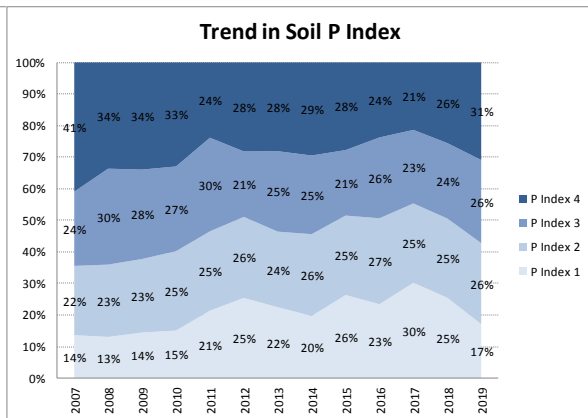

County	Laois
Year	2019
Enterprise	All Farms
Number of Samples	870

County	Laois
Year	2019
Enterprise	Dairy
Number of Samples	483

County	Laois
Year	2019
Enterprise	Drystock
Number of Samples	189