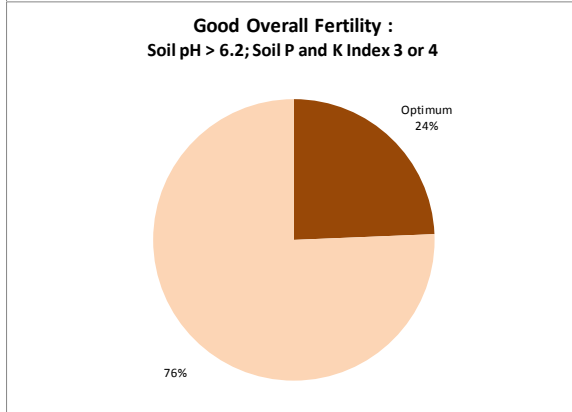

County	Laois
Year	2019
Enterprise	All Farms
Number of Samples	870

County	Laois
Year	2019
Enterprise	Dairy
Number of Samples	483

County	Laois
Year	2019
Enterprise	Drystock
Number of Samples	189