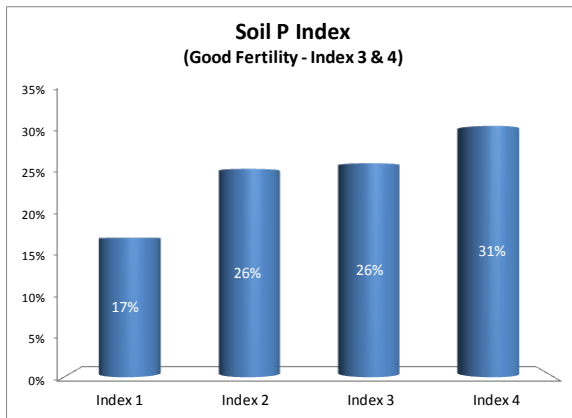

County	Laois
Year	2019
Enterprise	All Farms
Number of Samples	870

County	Laois
Year	2019
Enterprise	Dairy
Number of Samples	483

County	Laois
Year	2019
Enterprise	Drystock
Number of Samples	189