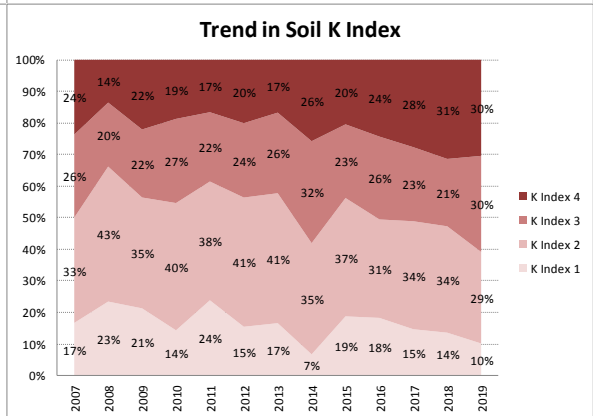

County	Laois
Year	2019
Enterprise	All Farms
Number of Samples	870

County	Laois
Year	2019
Enterprise	Dairy
Number of Samples	483

County	Laois
Year	2019
Enterprise	Drystock
Number of Samples	189