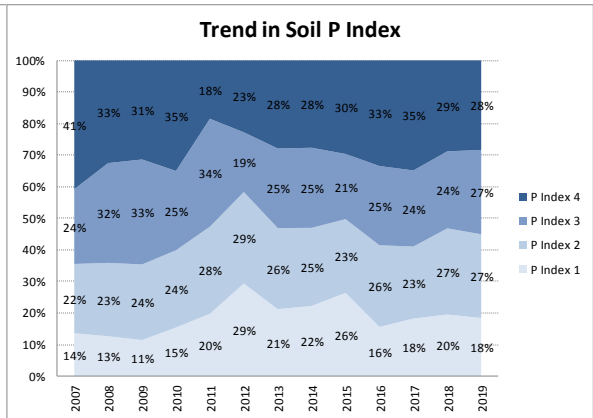

County	Laois
Year	2019
Enterprise	All Farms
Number of Samples	870

County	Laois
Year	2019
Enterprise	Dairy
Number of Samples	483

County	Laois
Year	2019
Enterprise	Drystock
Number of Samples	189