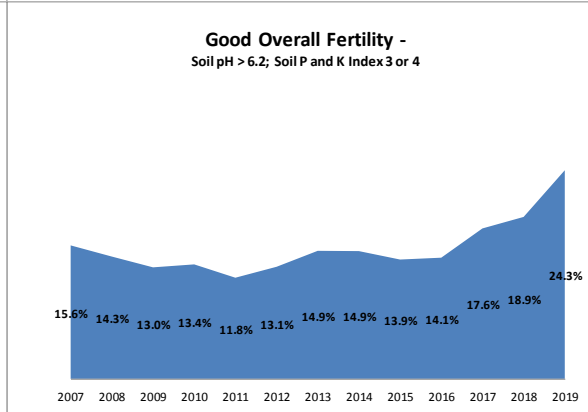

County	Laois
Year	2019
Enterprise	All Farms
Number of Samples	870

County	Laois
Year	2019
Enterprise	Dairy
Number of Samples	483

County	Laois
Year	2019
Enterprise	Drystock
Number of Samples	189