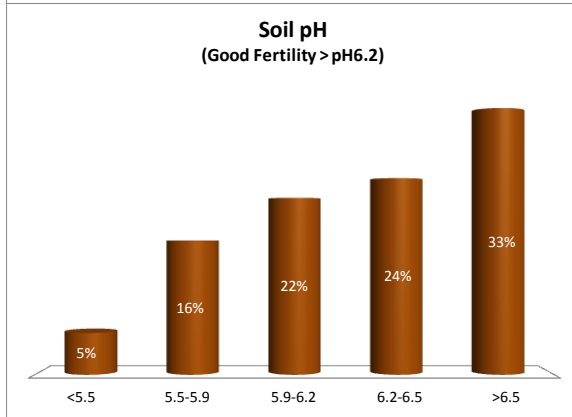

County	Laois
Year	2019
Enterprise	All Farms
Number of Samples	870

County	Laois
Year	2019
Enterprise	Dairy
Number of Samples	483

County	Laois
Year	2019
Enterprise	Drystock
Number of Samples	189