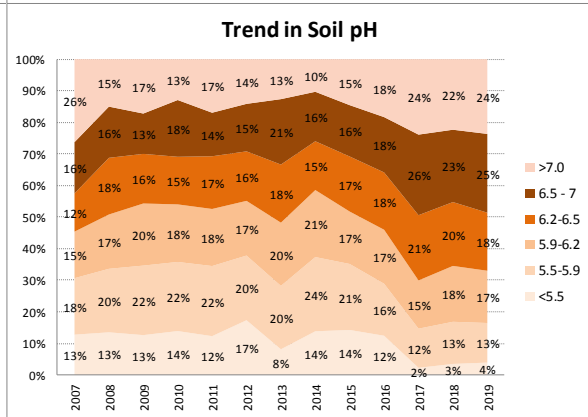

County	Laois
Year	2019
Enterprise	All Farms
Number of Samples	870

County	Laois
Year	2019
Enterprise	Dairy
Number of Samples	483

County	Laois
Year	2019
Enterprise	Drystock
Number of Samples	189