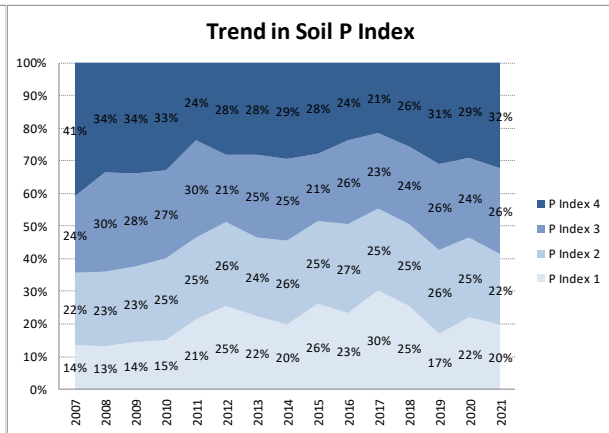

Soil Analysis Status and Trends

County	Laois
Year	2021
Enterprise	All Farms
Number of Samples	877

Soil Analysis Status and Trends

County	Laois
Year	2021
Enterprise	Dairy
Number of Samples	592

Soil Analysis Status and Trends

County	Laois
Year	2021
Enterprise	Drystock
Number of Samples	155

Soil Analysis Status and Trends

County	Loais
Year	2021
Enterprise	Tillage
Number of Samples	130