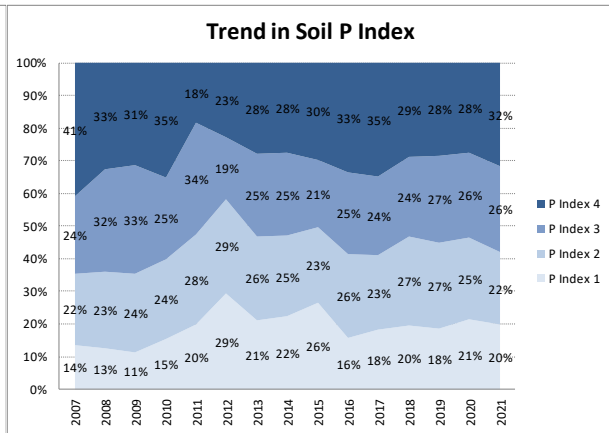

Soil Analysis Status and Trends

County	Laois
Year	2021
Enterprise	All Farms
Number of Samples	877

Soil Analysis Status and Trends

County	Laois
Year	2021
Enterprise	Dairy
Number of Samples	592

Soil Analysis Status and Trends

County	Laois
Year	2021
Enterprise	Drystock
Number of Samples	155

Soil Analysis Status and Trends

County	Loais
Year	2021
Enterprise	Tillage
Number of Samples	130