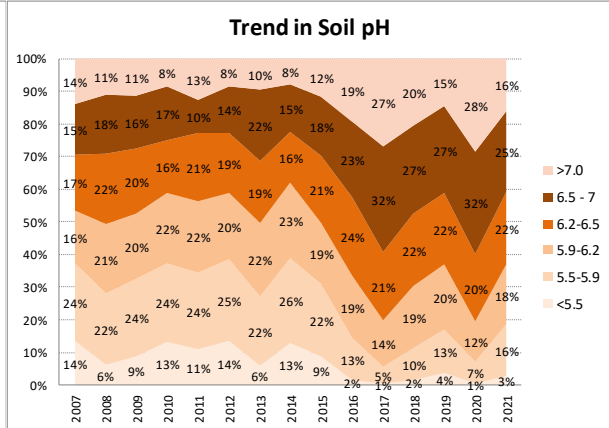

Soil Analysis Status and Trends

County	Laois
Year	2021
Enterprise	All Farms
Number of Samples	877

Soil Analysis Status and Trends

County	Laois
Year	2021
Enterprise	Dairy
Number of Samples	592

Soil Analysis Status and Trends