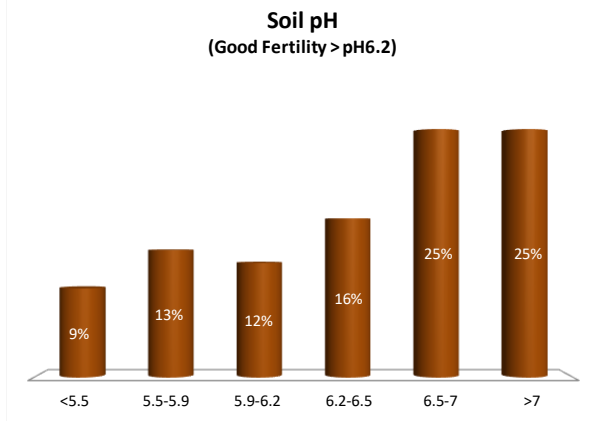

County	Laois
Year	2021
Enterprise	Drystock
Number of Samples	155

Soil Analysis Status and Trends

County	Loais
Year	2021
Enterprise	Tillage
Number of Samples	130