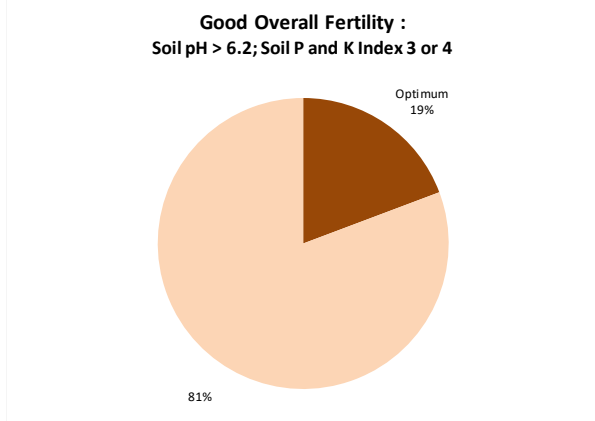

Soil Analysis Status and Trends

County	Laois
Year	2021
Enterprise	Drystock
Number of Samples	155