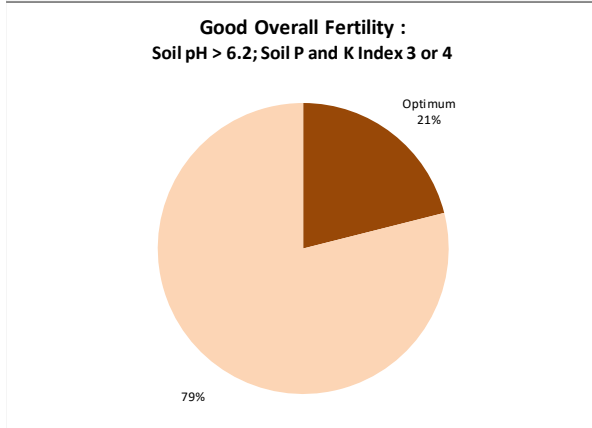

Soil Analysis Status and Trends

County	Laois
Year	2021
Enterprise	All Farms
Number of Samples	877

Soil Analysis Status and Trends

County	Laois
Year	2021
Enterprise	Dairy
Number of Samples	592

Soil Analysis Status and Trends