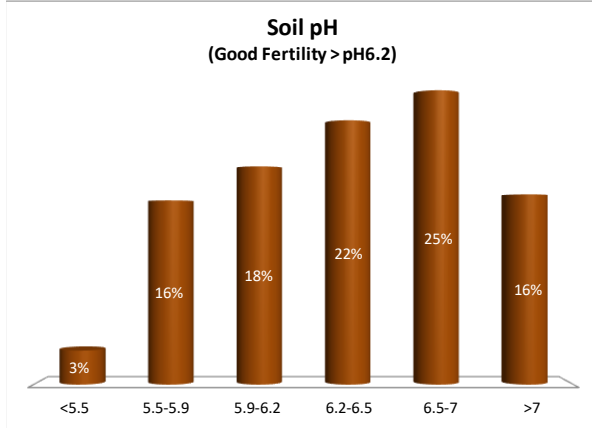

Soil Analysis Status and Trends

County	Laois
Year	2021
Enterprise	Dairy
Number of Samples	592