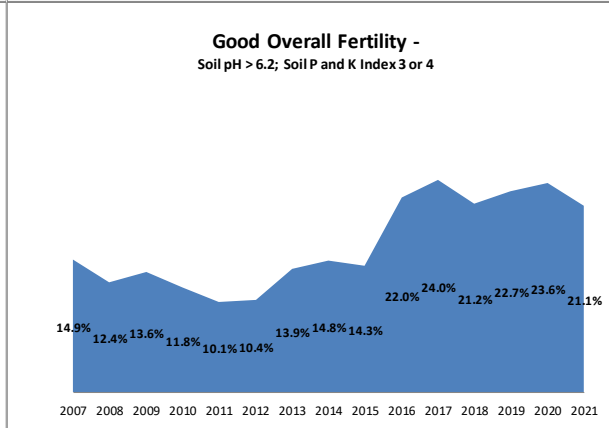

Soil Analysis Status and Trends

County	Laois
Year	2021
Enterprise	All Farms
Number of Samples	877

Soil Analysis Status and Trends

County	Laois
Year	2021
Enterprise	Dairy
Number of Samples	592

Soil Analysis Status and Trends