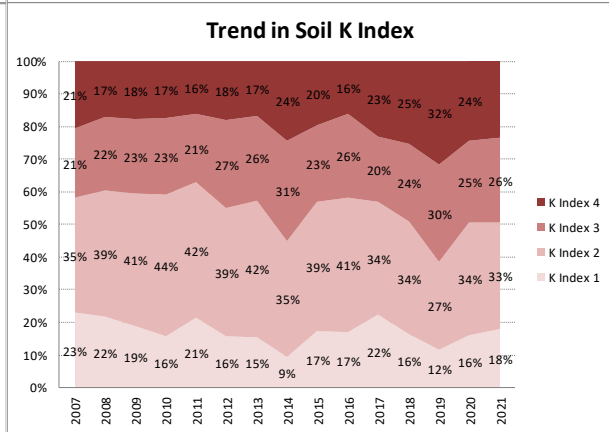

Soil Analysis Status and Trends

County	Laois
Year	2021
Enterprise	All Farms
Number of Samples	877

Soil Analysis Status and Trends

County	Laois
Year	2021
Enterprise	Dairy
Number of Samples	592

Soil Analysis Status and Trends