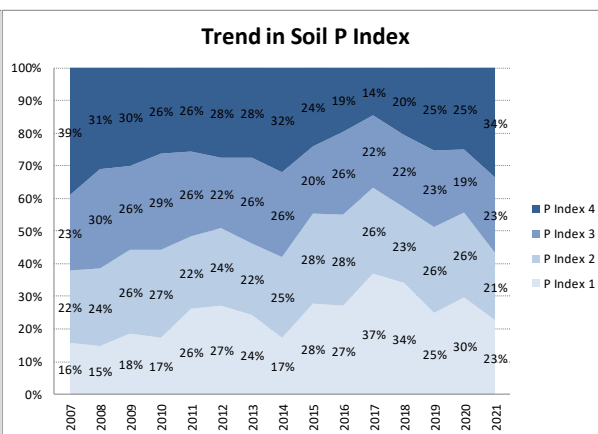

Soil Analysis Status and Trends

County	Laois
Year	2021
Enterprise	Drystock
Number of Samples	155