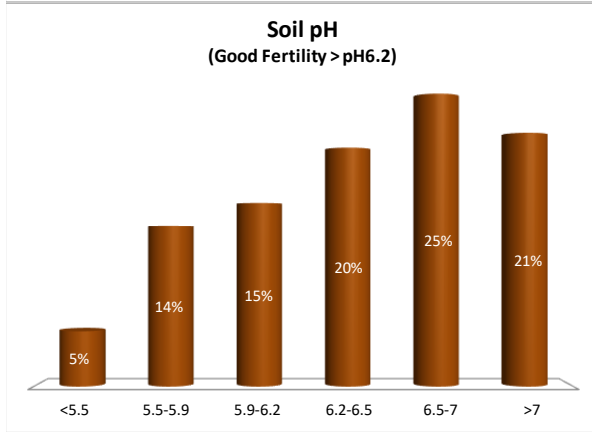

Soil Analysis Status and Trends

County	Laois
Year	2021
Enterprise	All Farms
Number of Samples	877