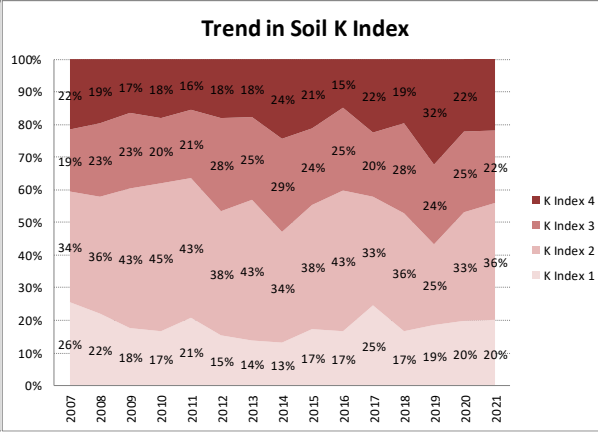

Soil Analysis Status and Trends

County	Laois
Year	2021
Enterprise	Drystock
Number of Samples	155