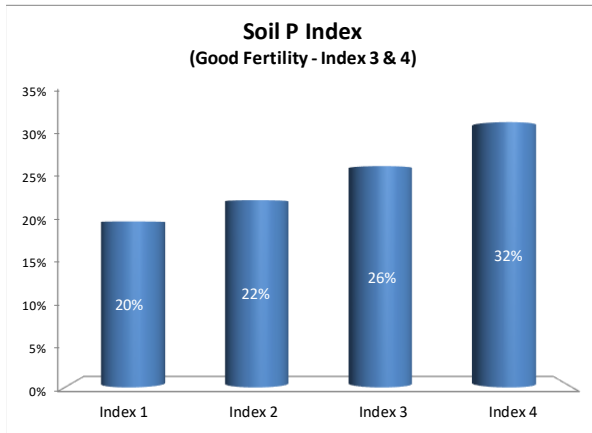

Soil Analysis Status and Trends

County	Laois
Year	2021
Enterprise	All Farms
Number of Samples	877

Soil Analysis Status and Trends

County	Laois
Year	2021
Enterprise	Dairy
Number of Samples	592

Soil Analysis Status and Trends

County	Laois
Year	2021
Enterprise	Drystock
Number of Samples	155

Soil Analysis Status and Trends

County	Loais
Year	2021
Enterprise	Tillage
Number of Samples	130