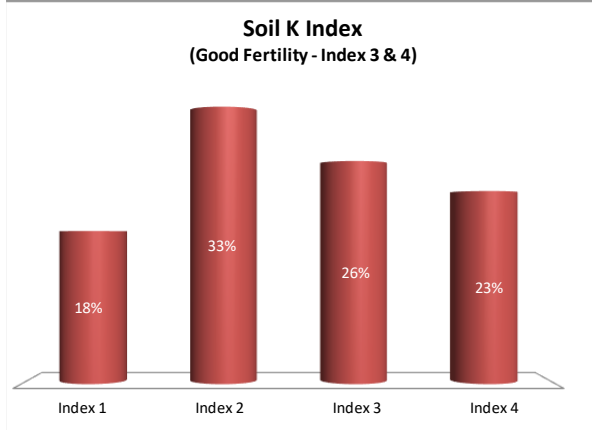

Soil Analysis Status and Trends

County	Laois
Year	2021
Enterprise	All Farms
Number of Samples	877

Soil Analysis Status and Trends

County	Laois
Year	2021
Enterprise	Dairy
Number of Samples	592

Soil Analysis Status and Trends

County	Laois
Year	2021
Enterprise	Drystock
Number of Samples	155

Soil Analysis Status and Trends

County	Loais
Year	2021
Enterprise	Tillage
Number of Samples	130