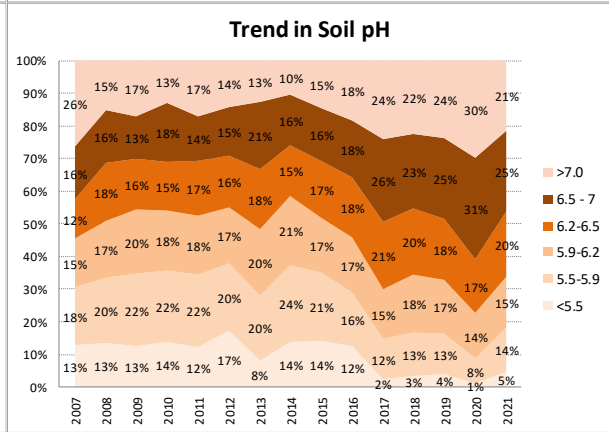

Soil Analysis Status and Trends

County	Laois
Year	2021
Enterprise	All Farms
Number of Samples	877

Soil Analysis Status and Trends

County	Laois
Year	2021
Enterprise	Dairy
Number of Samples	592

Soil Analysis Status and Trends