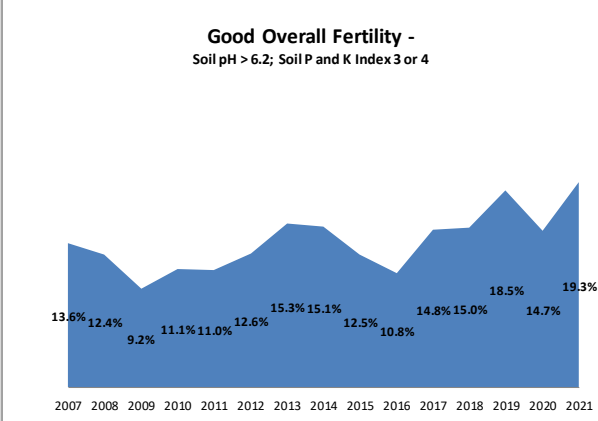

Soil Analysis Status and Trends

County	Laois
Year	2021
Enterprise	Drystock
Number of Samples	155