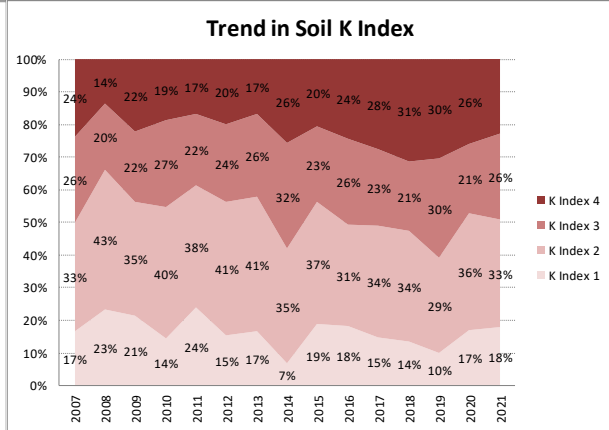

Soil Analysis Status and Trends

County	Laois
Year	2021
Enterprise	All Farms
Number of Samples	877

Soil Analysis Status and Trends

County	Laois
Year	2021
Enterprise	Dairy
Number of Samples	592

Soil Analysis Status and Trends

County	Laois
Year	2021
Enterprise	Drystock
Number of Samples	155

Soil Analysis Status and Trends

County	Loais
Year	2021
Enterprise	Tillage
Number of Samples	130