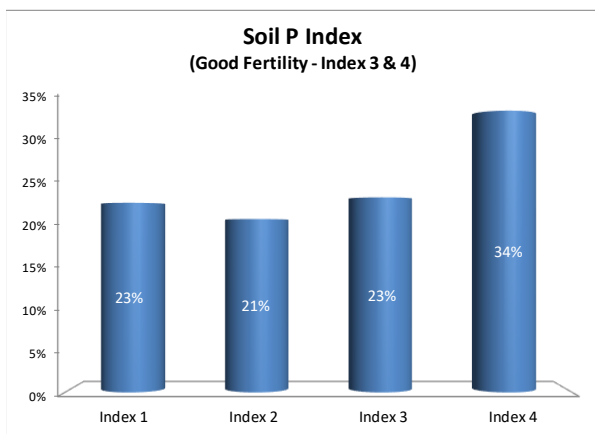

Soil Analysis Status and Trends

County	Laois
Year	2021
Enterprise	Drystock
Number of Samples	155