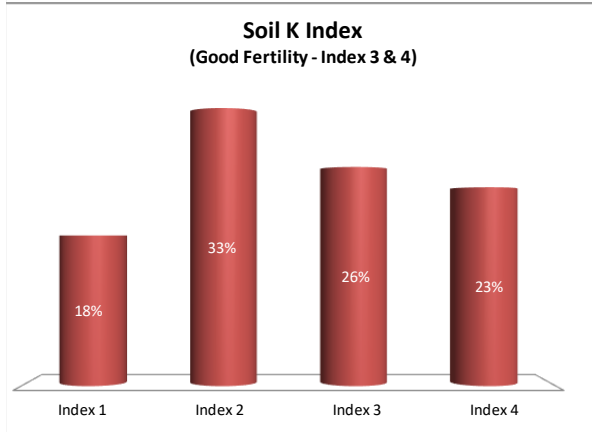

Soil Analysis Status and Trends

County	Laois
Year	2021
Enterprise	All Farms
Number of Samples	877

Soil Analysis Status and Trends

County	Laois
Year	2021
Enterprise	Dairy
Number of Samples	592

Soil Analysis Status and Trends