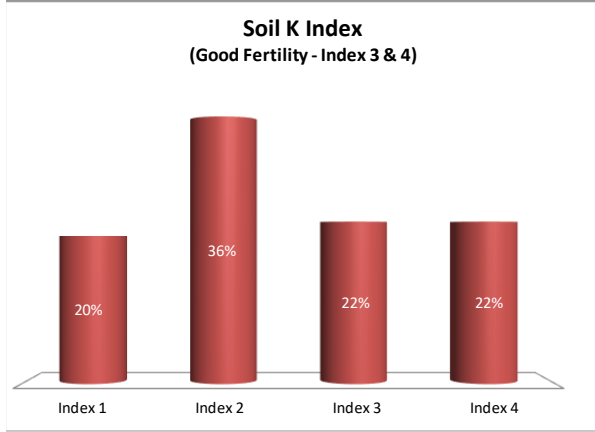

Soil Analysis Status and Trends

County	Laois
Year	2021
Enterprise	All Farms
Number of Samples	877

Soil Analysis Status and Trends

County	Laois
Year	2021
Enterprise	Dairy
Number of Samples	592

Soil Analysis Status and Trends

County	Laois
Year	2021
Enterprise	Drystock
Number of Samples	155

Soil Analysis Status and Trends

County	Loais
Year	2021
Enterprise	Tillage
Number of Samples	130