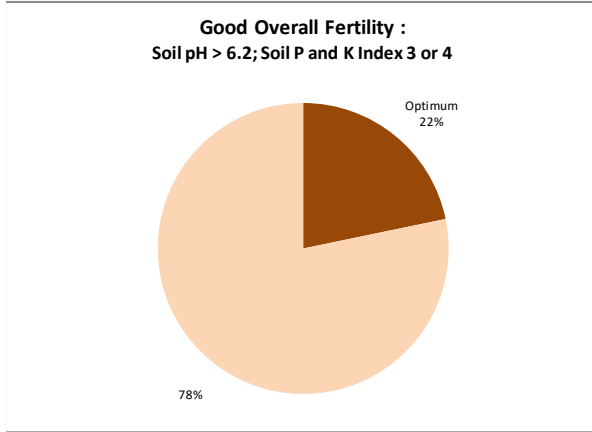

Soil Analysis Status and Trends

County	Laois
Year	2021
Enterprise	All Farms
Number of Samples	877

Soil Analysis Status and Trends

County	Laois
Year	2021
Enterprise	Dairy
Number of Samples	592

Soil Analysis Status and Trends