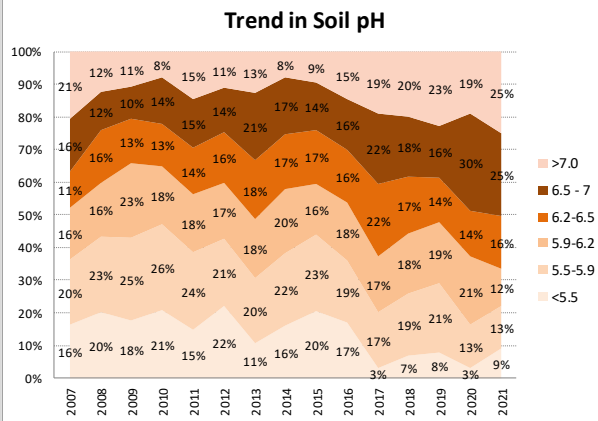

Soil Analysis Status and Trends

County	Laois
Year	2021
Enterprise	Drystock
Number of Samples	155