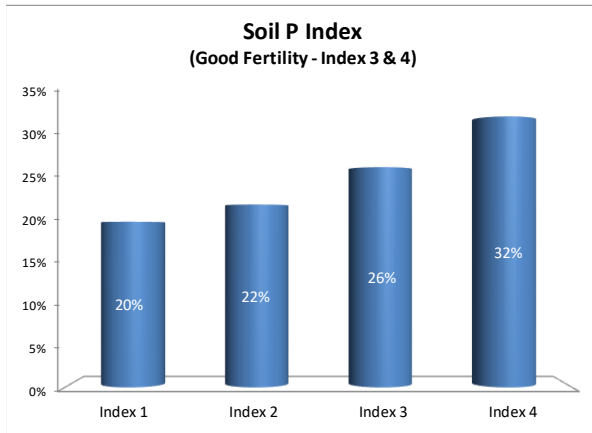

Soil Analysis Status and Trends

County	Laois
Year	2021
Enterprise	All Farms
Number of Samples	877

Soil Analysis Status and Trends

County	Laois
Year	2021
Enterprise	Dairy
Number of Samples	592

Soil Analysis Status and Trends

County	Laois
Year	2021
Enterprise	Drystock
Number of Samples	155

Soil Analysis Status and Trends

County	Loais
Year	2021
Enterprise	Tillage
Number of Samples	130