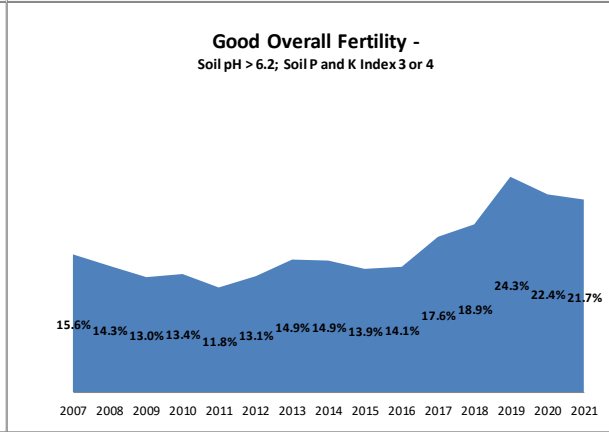

Soil Analysis Status and Trends

County	Laois
Year	2021
Enterprise	All Farms
Number of Samples	877

Soil Analysis Status and Trends

County	Laois
Year	2021
Enterprise	Dairy
Number of Samples	592

Soil Analysis Status and Trends