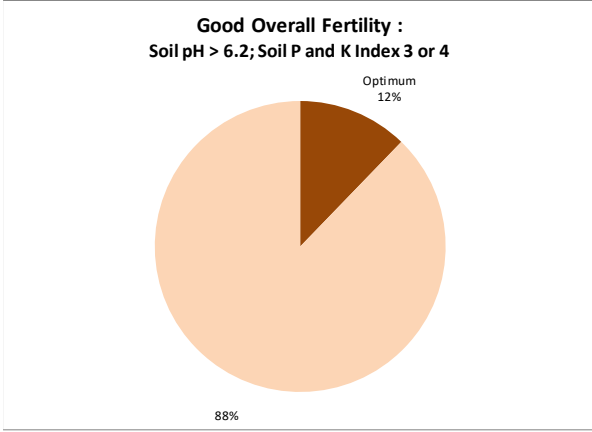

# Soil Analysis Status and Trends

County	Leitrim
Year	2021
Enterprise	All Farms
Number of Samples	165

# Soil Analysis Status and Trends

County	Leitrim
Year	2021
Enterprise	Dairy
Number of Samples	47

Caution - Graphics based on low sample number