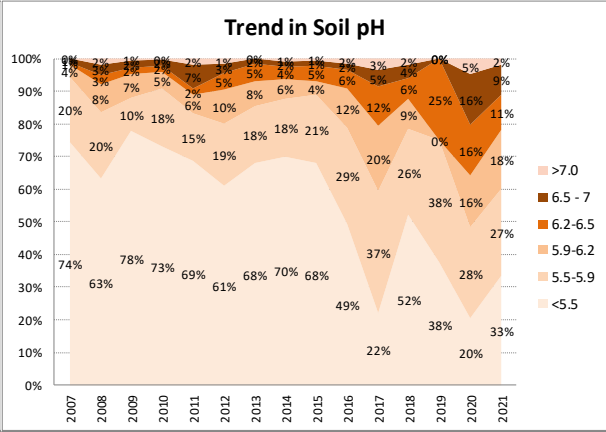

# Soil Analysis Status and Trends

County	Leitrim
Year	2021
Enterprise	All Farms
Number of Samples	165