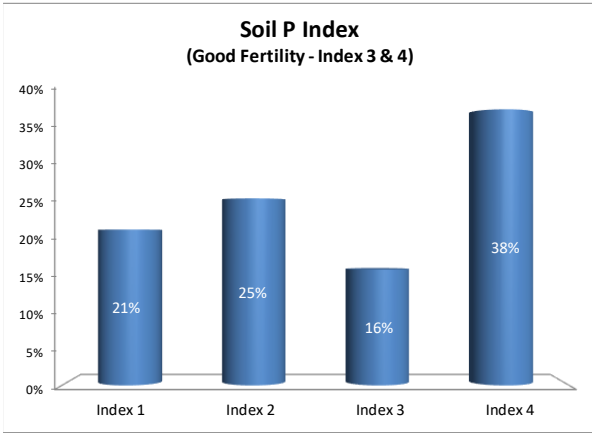

# Soil Analysis Status and Trends

County	Leitrim
Year	2021
Enterprise	All Farms
Number of Samples	165