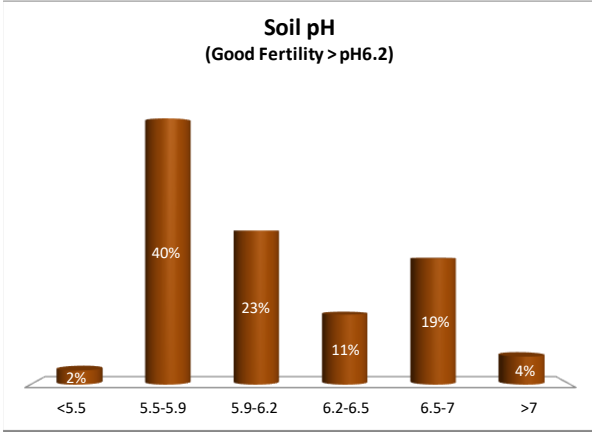

Soil Analysis Status and Trends

County	Leitrim
Year	2021
Enterprise	Dairy
Number of Samples	47

Caution - Graphics based on low sample number