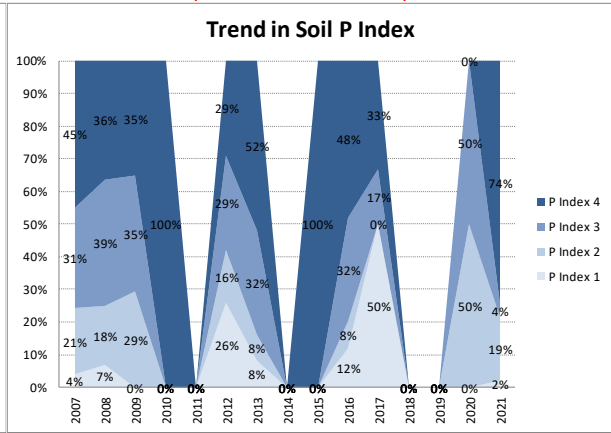

Soil Analysis Status and Trends

County	Leitrim
Year	2021
Enterprise	Dairy
Number of Samples	47

Caution - Graphics based on low sample number