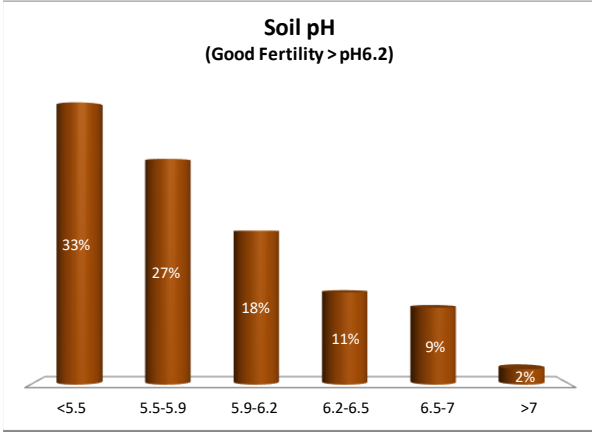

# Soil Analysis Status and Trends

County	Leitrim
Year	2021
Enterprise	All Farms
Number of Samples	165