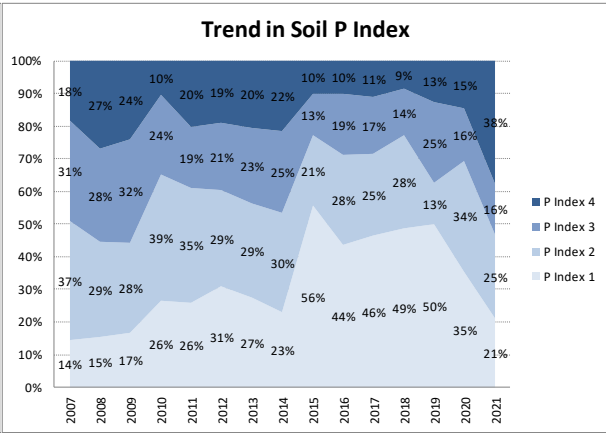

# Soil Analysis Status and Trends

County	Leitrim
Year	2021
Enterprise	All Farms
Number of Samples	165