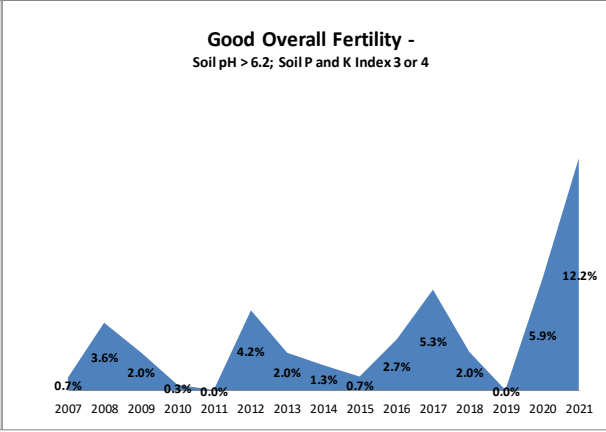

# Soil Analysis Status and Trends

County	Leitrim
Year	2021
Enterprise	All Farms
Number of Samples	165