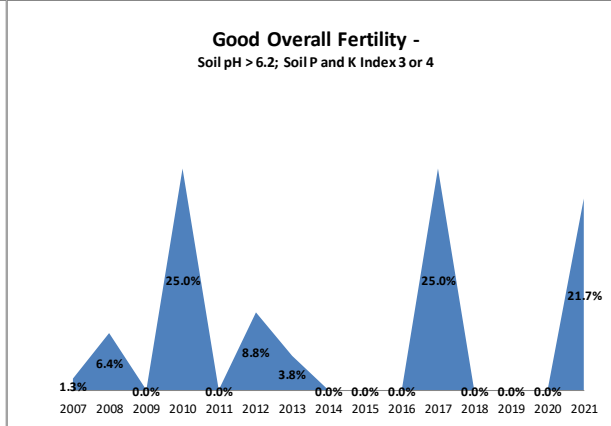

Soil Analysis Status and Trends

County	Leitrim
Year	2021
Enterprise	Dairy
Number of Samples	47

Caution - Graphics based on low sample number