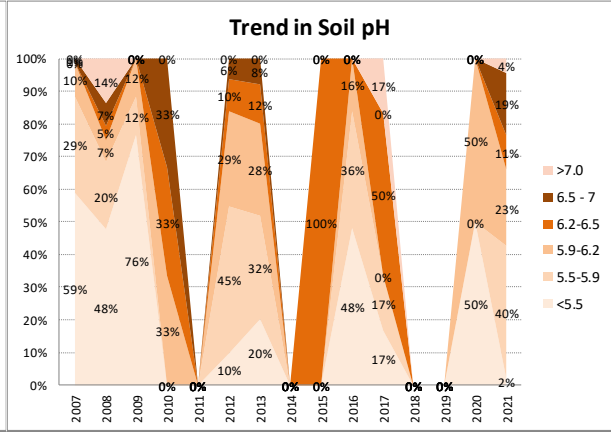

Soil Analysis Status and Trends

County	Leitrim
Year	2021
Enterprise	Dairy
Number of Samples	47

Caution - Graphics based on low sample number