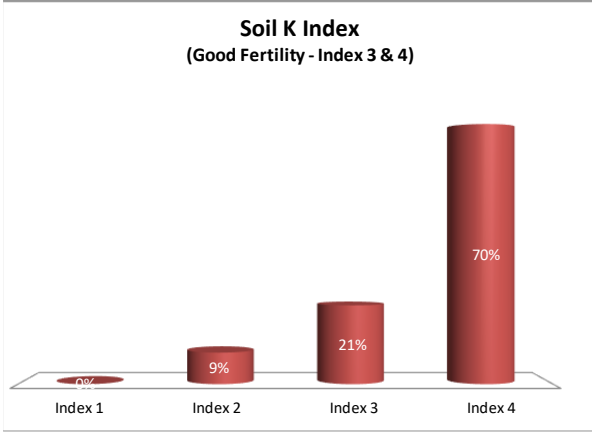

# Soil Analysis Status and Trends

County	Leitrim
Year	2021
Enterprise	All Farms
Number of Samples	165

# Soil Analysis Status and Trends

County	Leitrim
Year	2021
Enterprise	Dairy
Number of Samples	47

Caution - Graphics based on low sample number