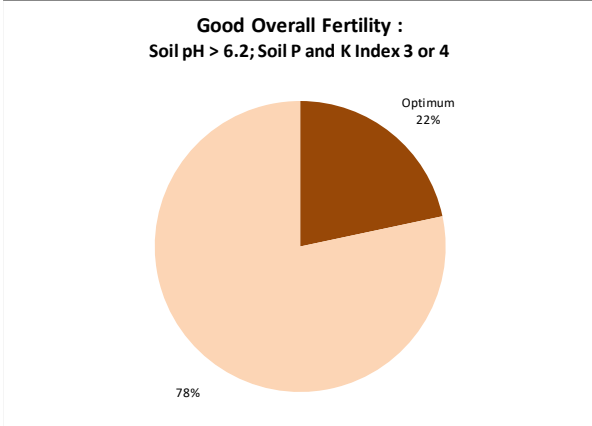

# Soil Analysis Status and Trends

County	Leitrim
Year	2021
Enterprise	All Farms
Number of Samples	165

# Soil Analysis Status and Trends

County	Leitrim
Year	2021
Enterprise	Dairy
Number of Samples	47

Caution - Graphics based on low sample number