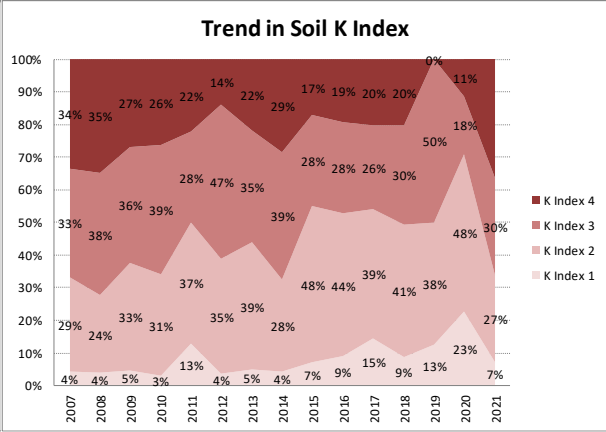

# Soil Analysis Status and Trends

County	Leitrim
Year	2021
Enterprise	All Farms
Number of Samples	165