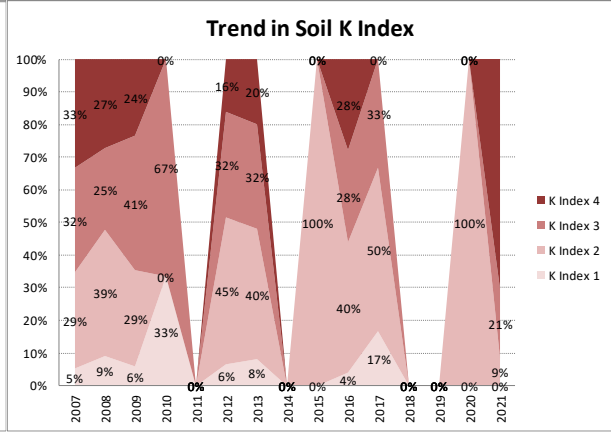

Soil Analysis Status and Trends

County	Leitrim
Year	2021
Enterprise	Dairy
Number of Samples	47

Caution - Graphics based on low sample number