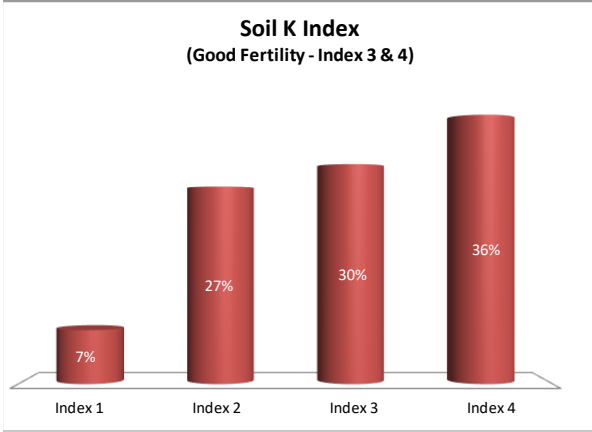

# Soil Analysis Status and Trends

County	Leitrim
Year	2021
Enterprise	All Farms
Number of Samples	165