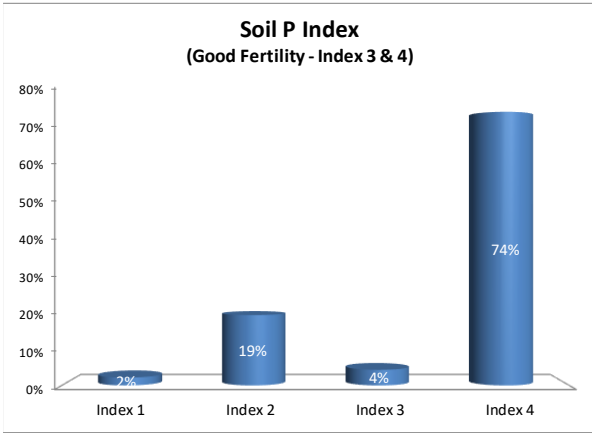

# Soil Analysis Status and Trends

County	Leitrim
Year	2021
Enterprise	All Farms
Number of Samples	165

# Soil Analysis Status and Trends

County	Leitrim
Year	2021
Enterprise	Dairy
Number of Samples	47

Caution - Graphics based on low sample number